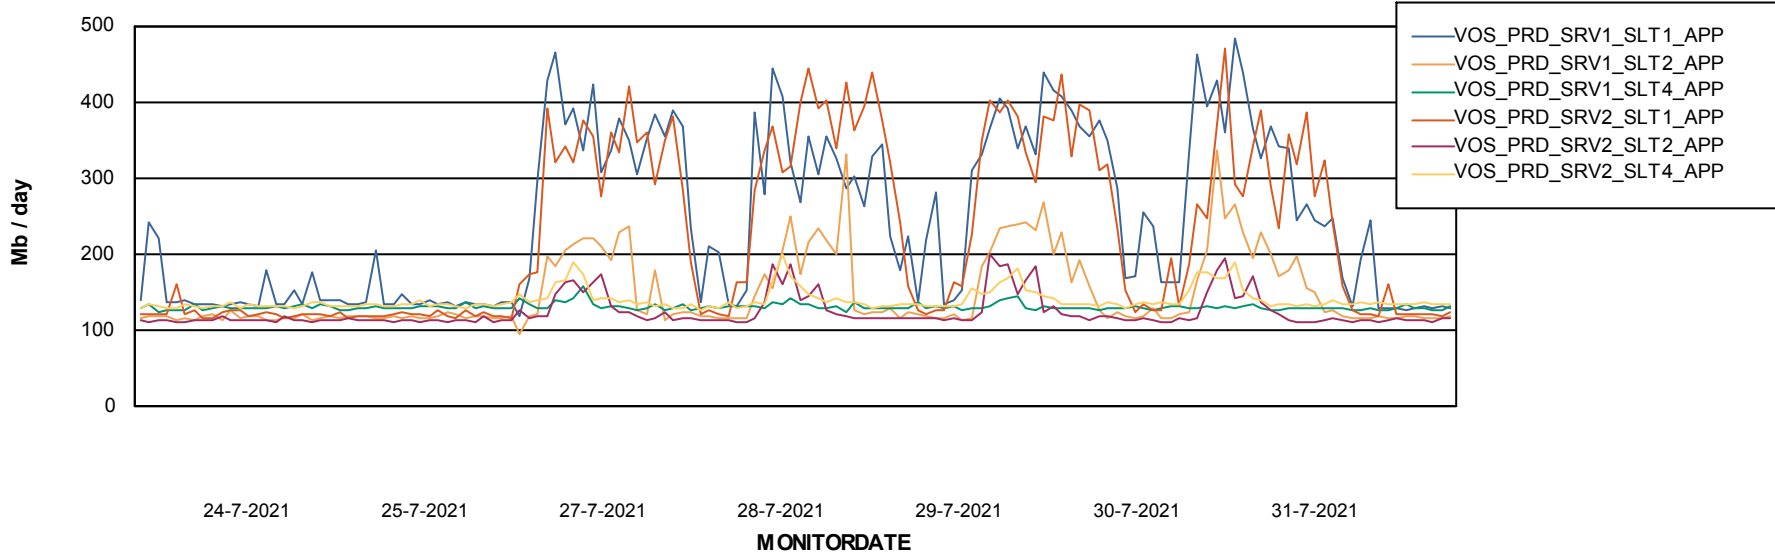

ABSSolute Application Server Services

Avg memory used per ABS Server Service