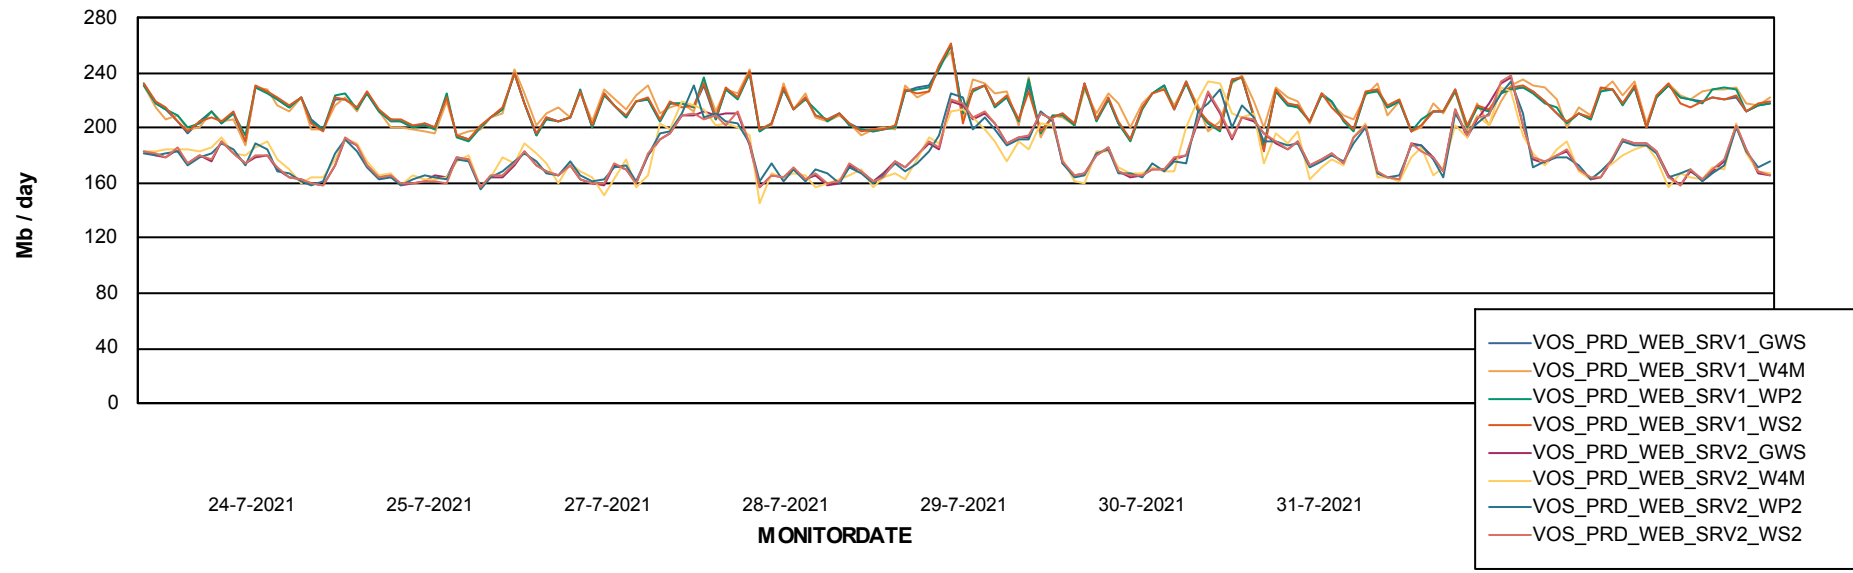

ABSSolute Web Component Services

Avg memory used per ABS Web component