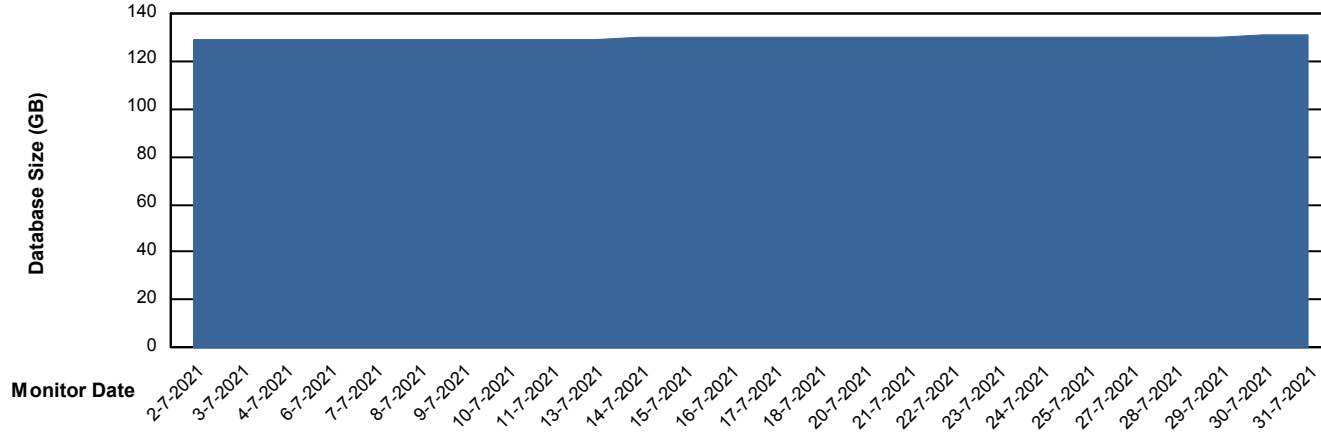

DATABASE SIZE VOSDB_BI

Database growth over last month