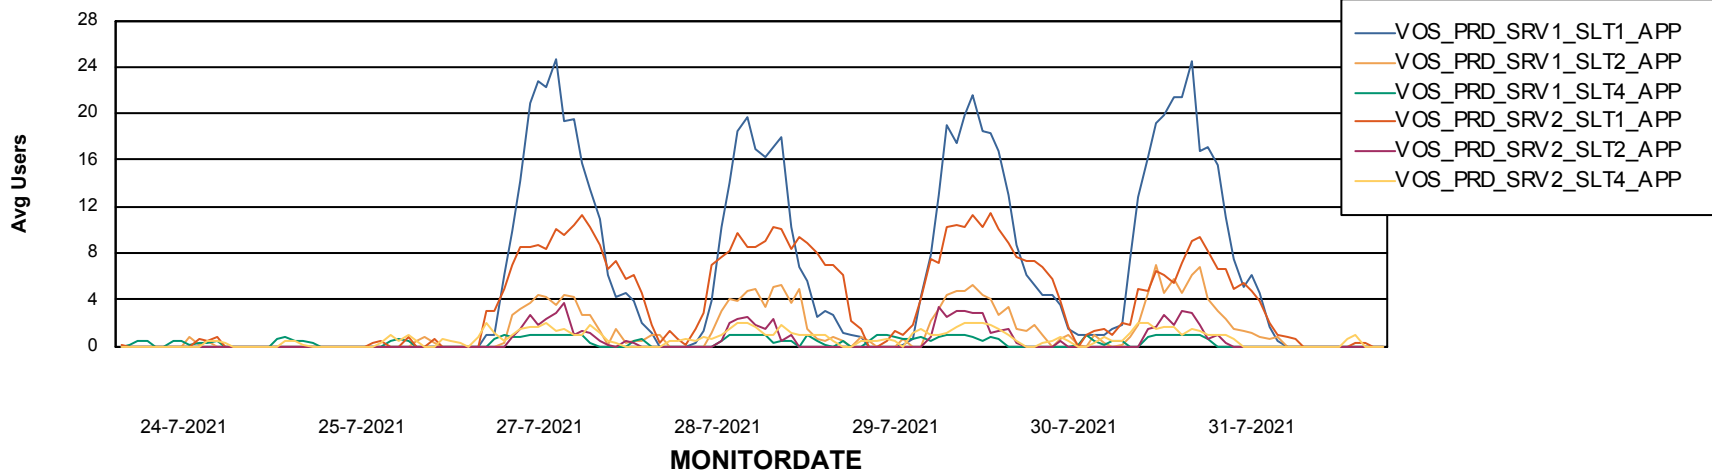

Avg users per day per ABS server