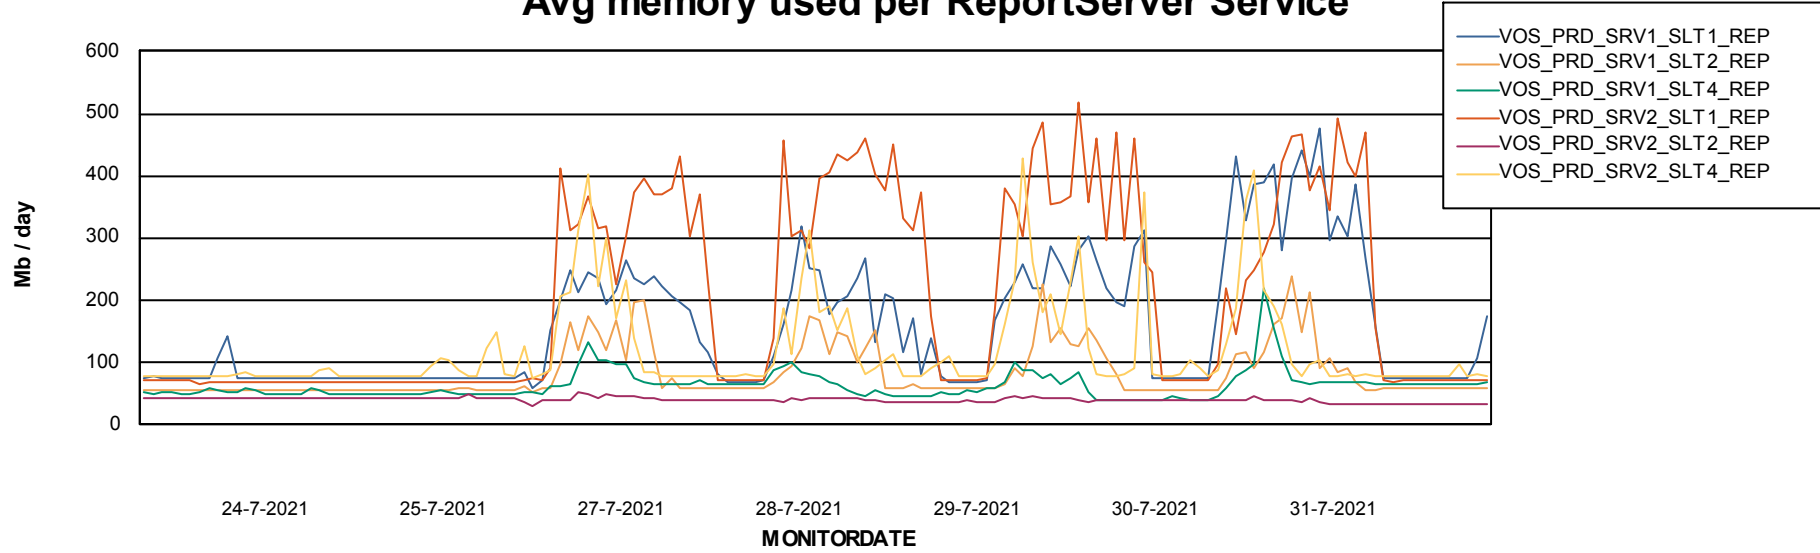

ABSSolute Application ReportServer Services

Avg memory used per ReportServer Service