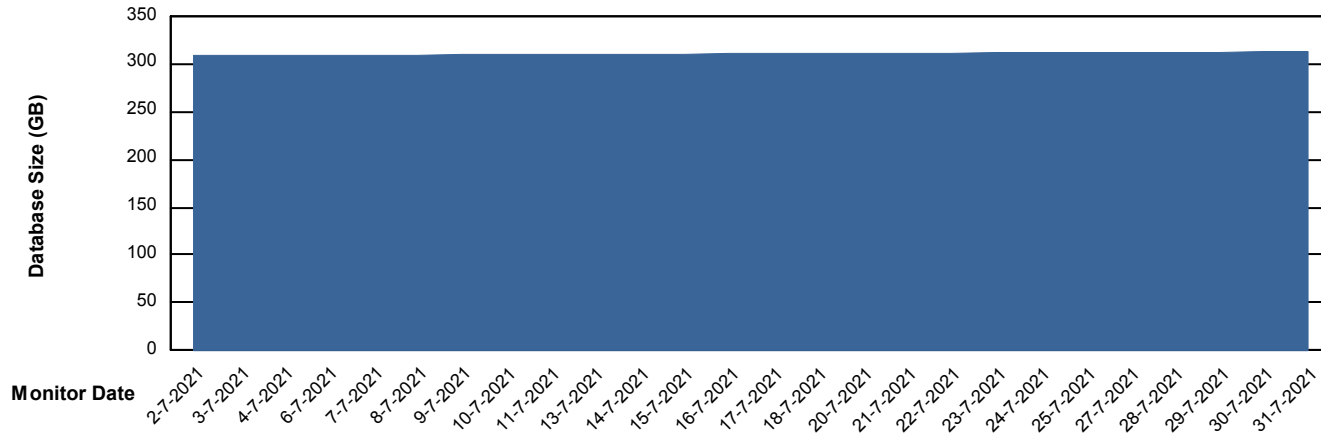

DATABASE SIZE VOSDB_Production

Database growth over last month