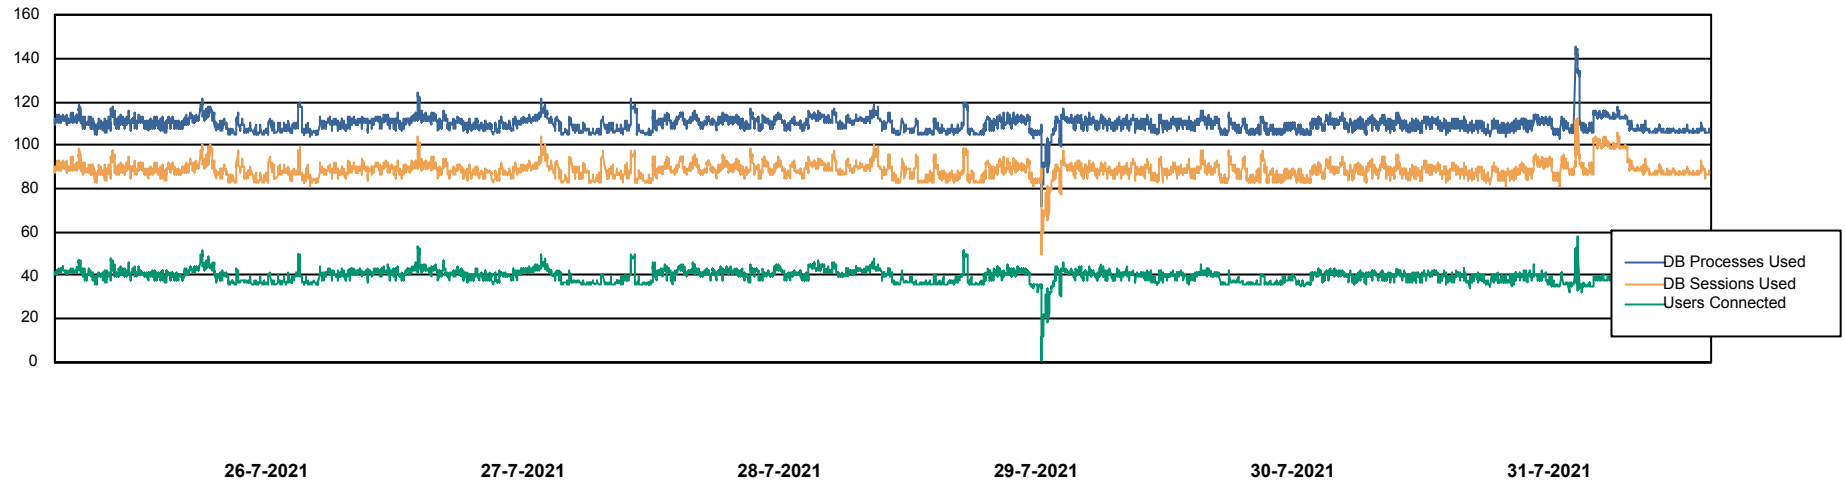

Database Performance STKDB_ABS1 Production Database