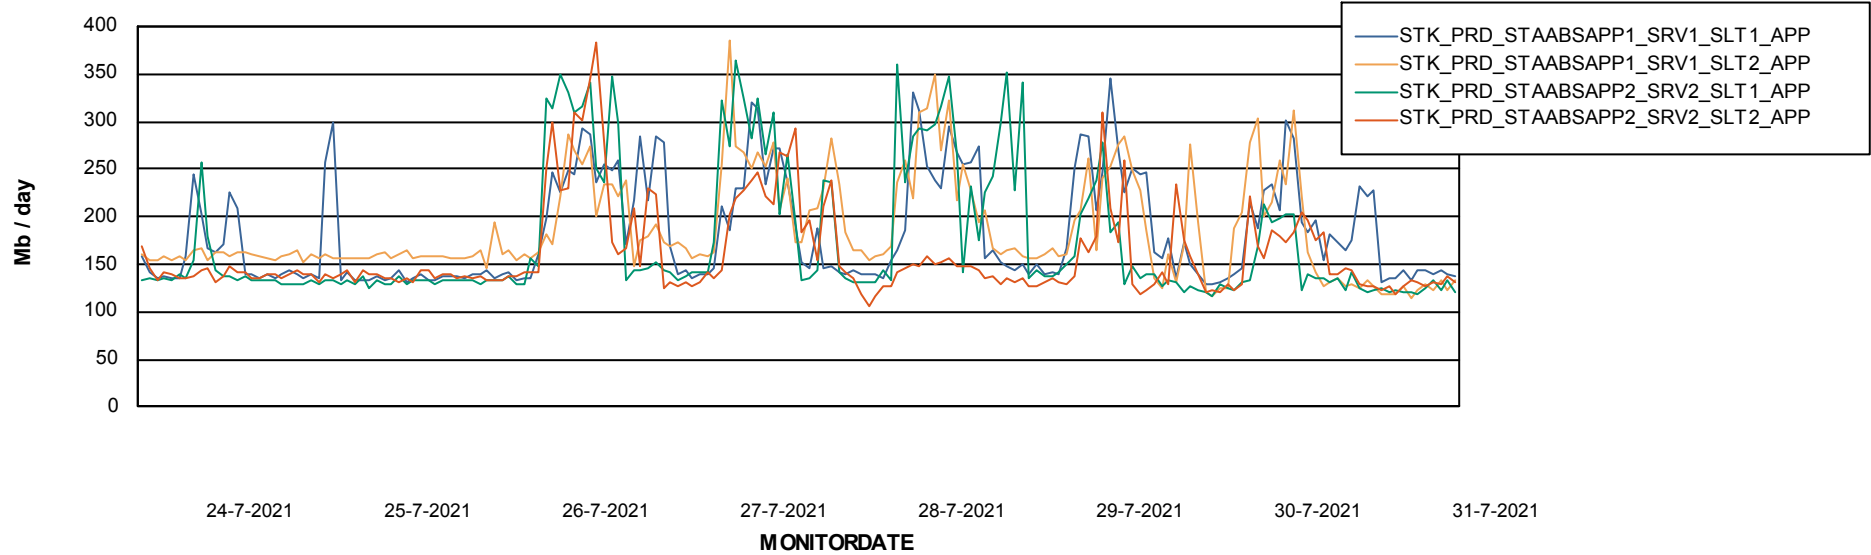

ABSSolute Application Server Services

Avg memory used per ABS Server Service