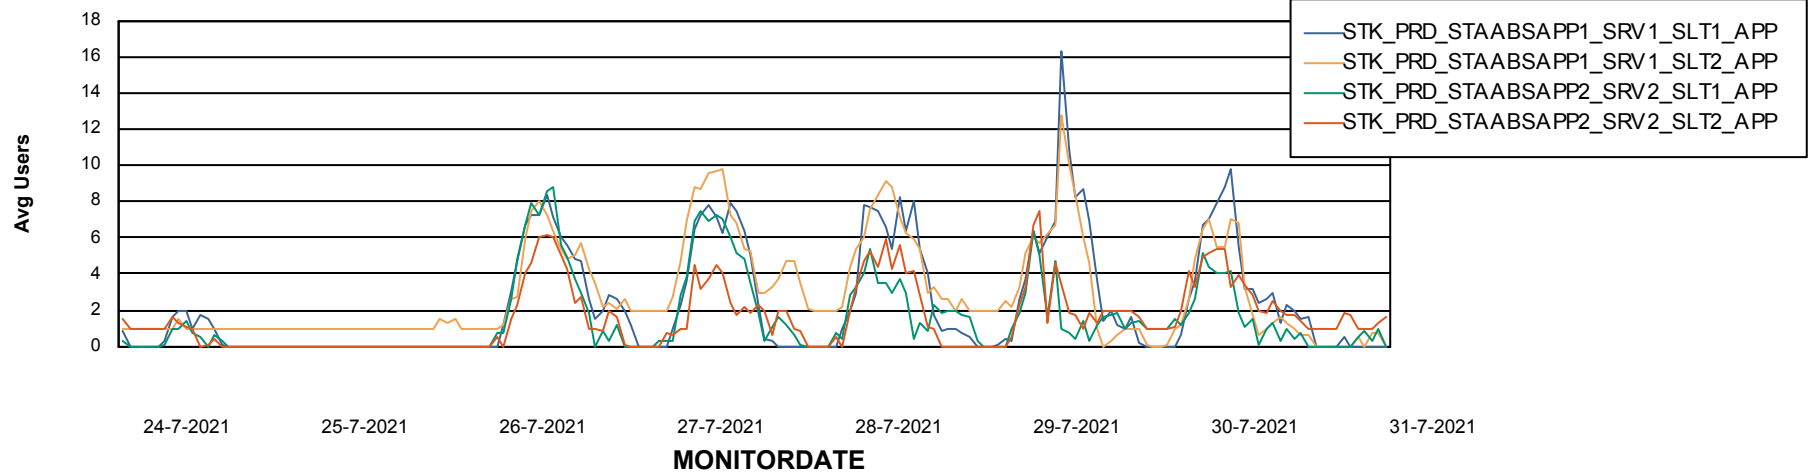

Avg users per day per ABS server