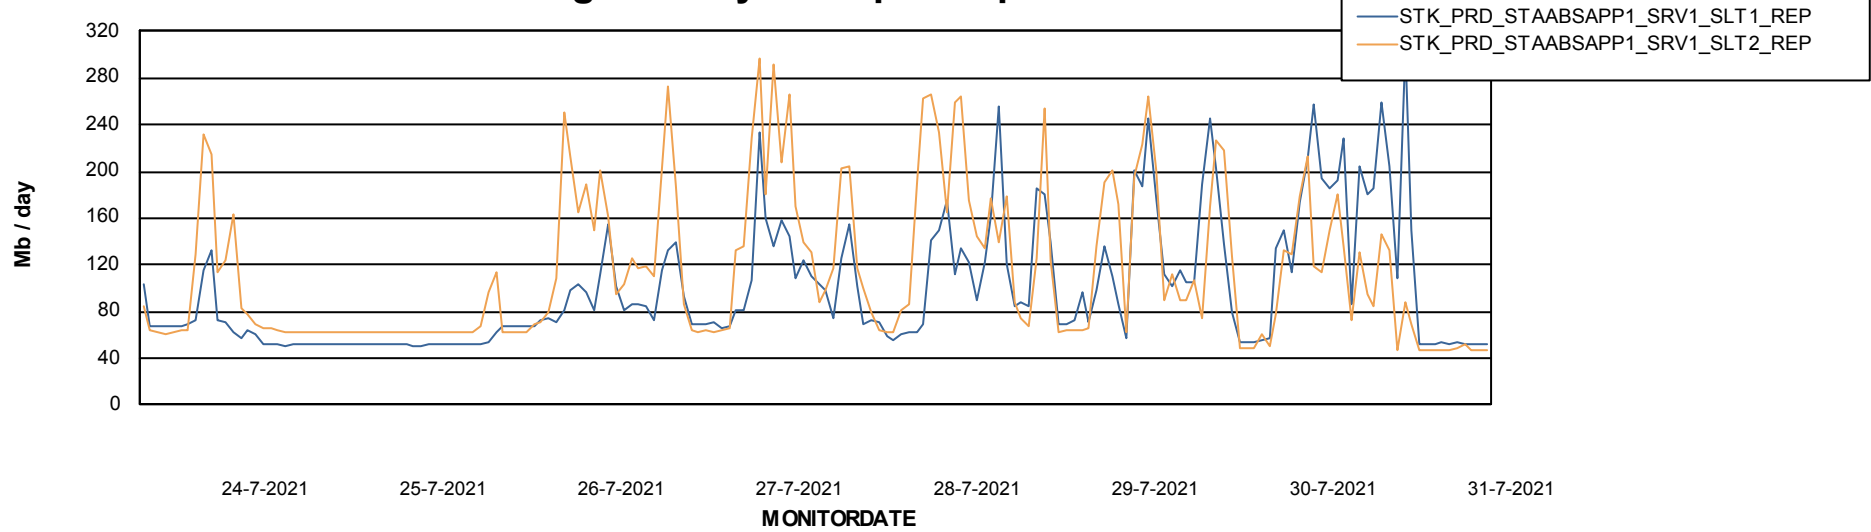

ABSSolute Application ReportServer Services

Avg memory used per ReportServer Service