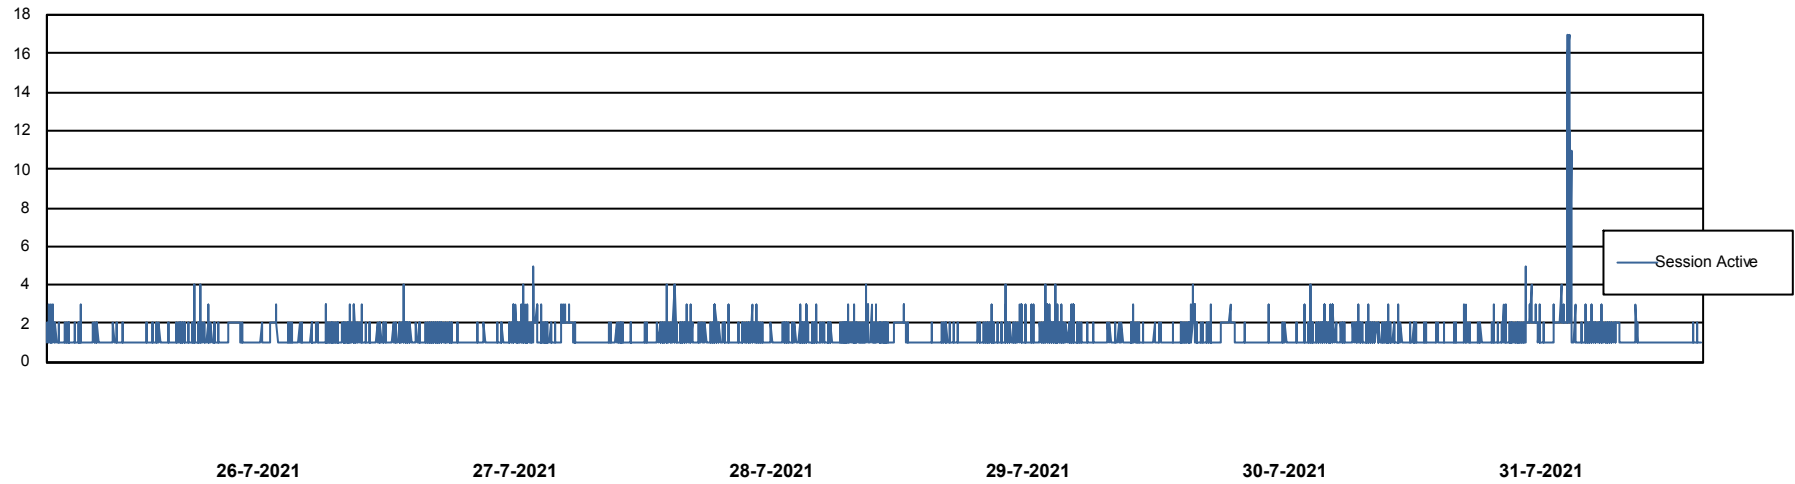

Database Performance STKDB_ABS1 Production Database