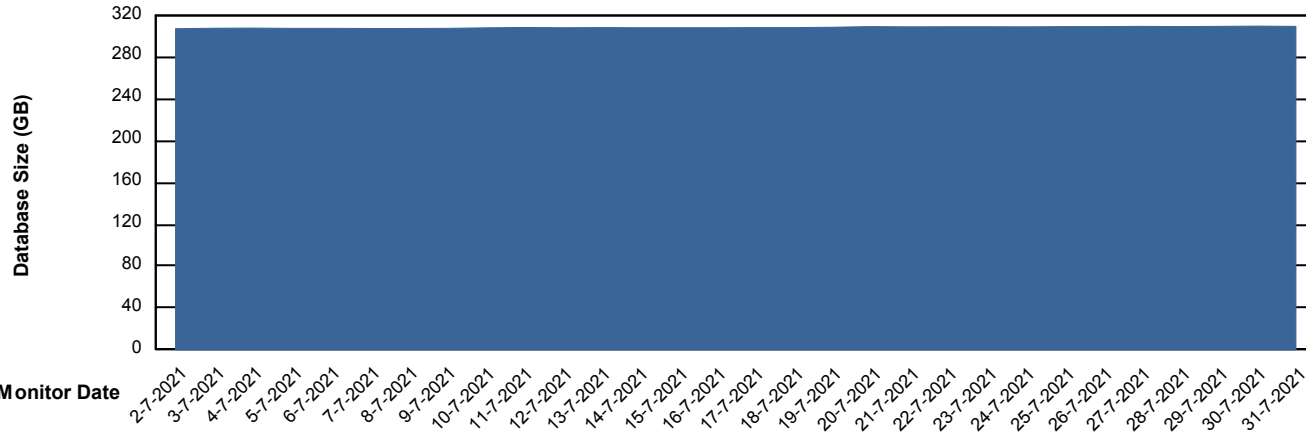

Database growth over last month

Database Tablespace STKDB_ABS1 Production Database

Date	Tablespace Name	Filesize (Gb)	Usedsize (Gb)	Percentage free
31-7-2021	ABSDATA	177	125	29
	INDX	217	177	18
30-7-2021	ABSDATA	177	125	29
	INDX	217	177	18
29-7-2021	ABSDATA	177	125	29
	INDX	217	177	18
28-7-2021	ABSDATA	177	125	29
	INDX	217	177	18
27-7-2021	ABSDATA	177	125	29
	INDX	217	177	18
26-7-2021	ABSDATA	177	125	29
	INDX	217	177	18
25-7-2021	ABSDATA	177	125	29
	INDX	217	177	18