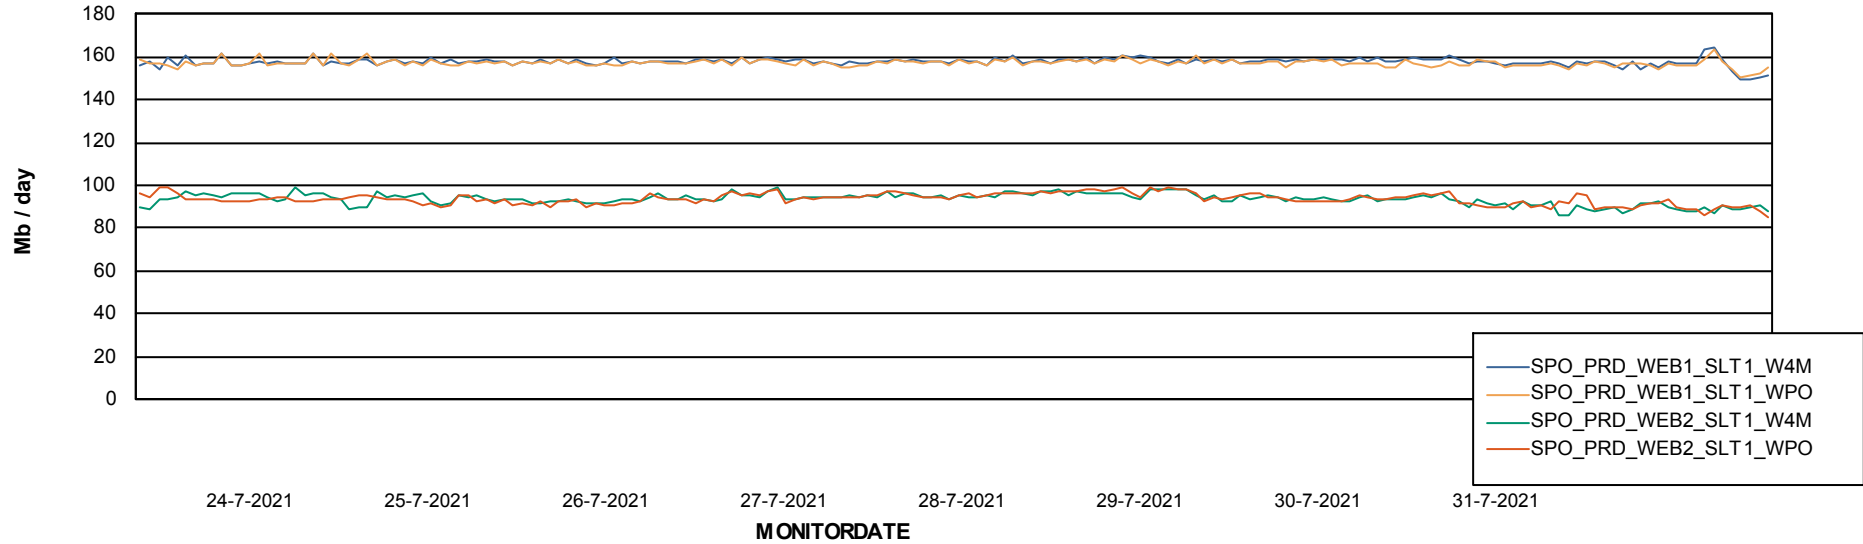

ABSSolute Web Component Services

Avg memory used per ABS Web component