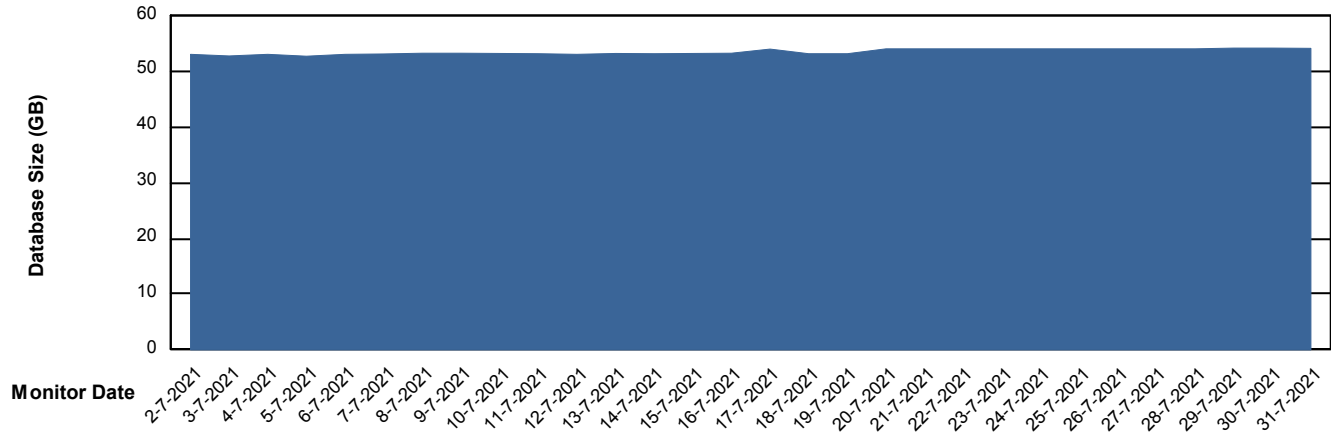

Weekly SLA Customer Report

Customer SPO_Production Silver
Database ID 57

Database Performance SPODB_Standby

Weekly SLA Customer Report

Customer SPO_Production Silver
Database ID 57

DATABASE SIZE SPODB_BI

Database growth over last month