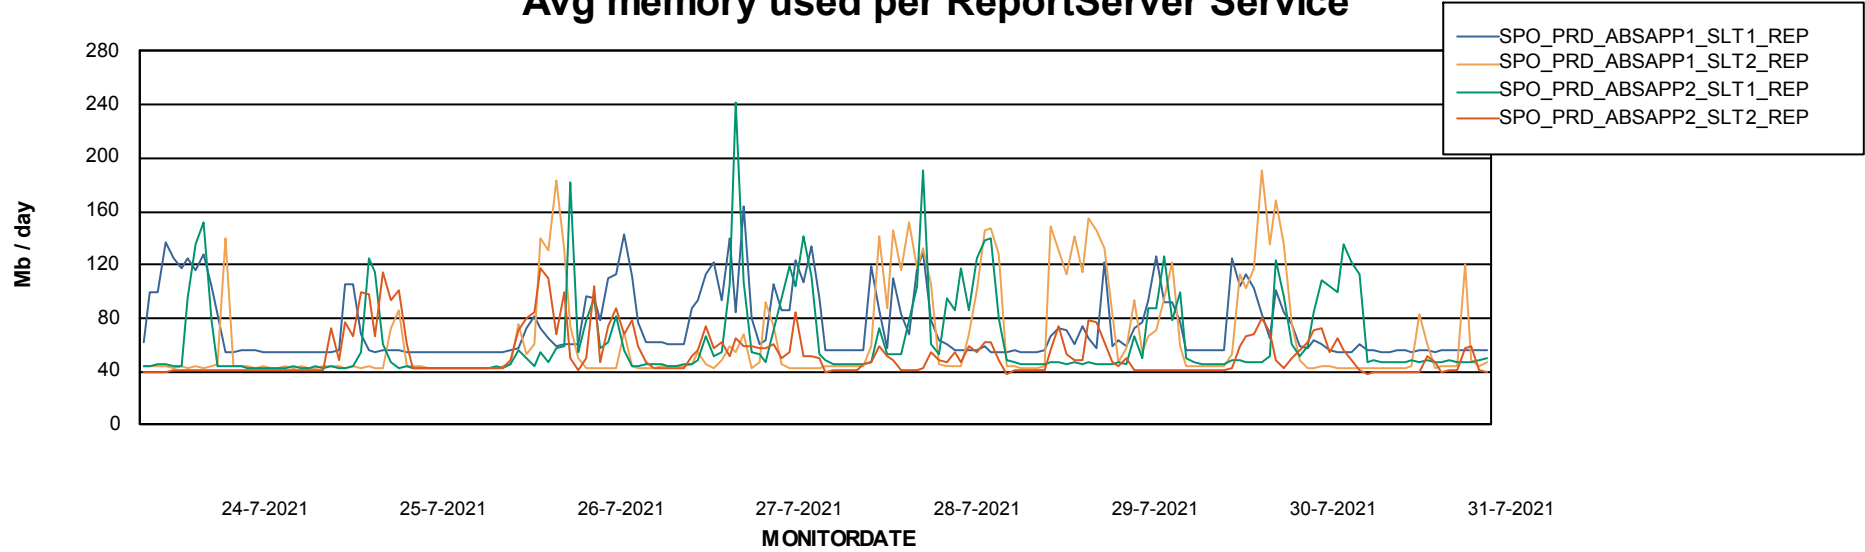

Avg users per day per ABS server

Weekly SLA Customer Report

Customer SPO_Production Silver
Database ID 57

ABSSolute Application ReportServer Services

Avg memory used per ReportServer Service

Weekly SLA Customer Report