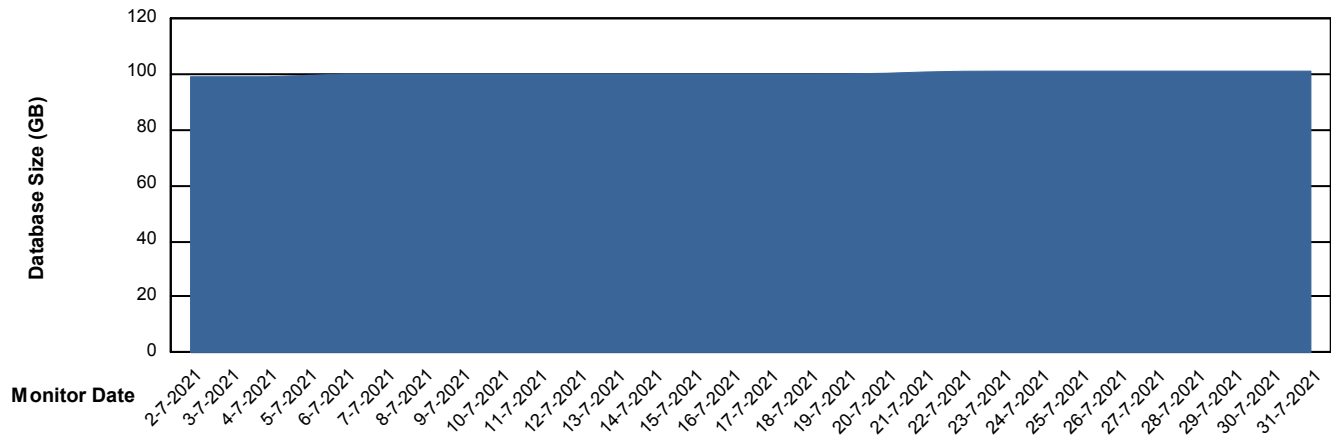

DATABASE SIZE SPODB_Production

Database growth over last month