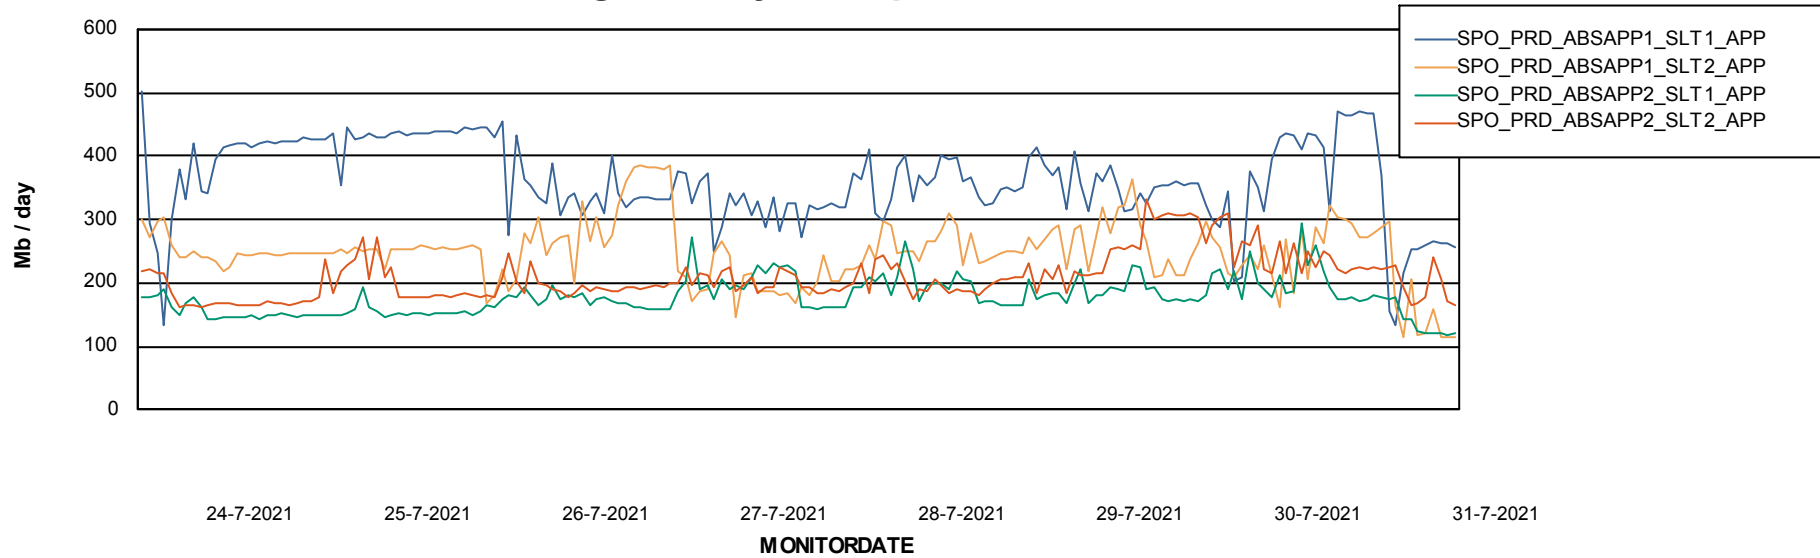

Standby Database Health SPO_Production Silver

Recovery lag for last 7 days

Weekly SLA Customer Report

Customer SPO_Production Silver
Database ID 57

ABSSolute Application Server Services

Avg memory used per ABS Server Service