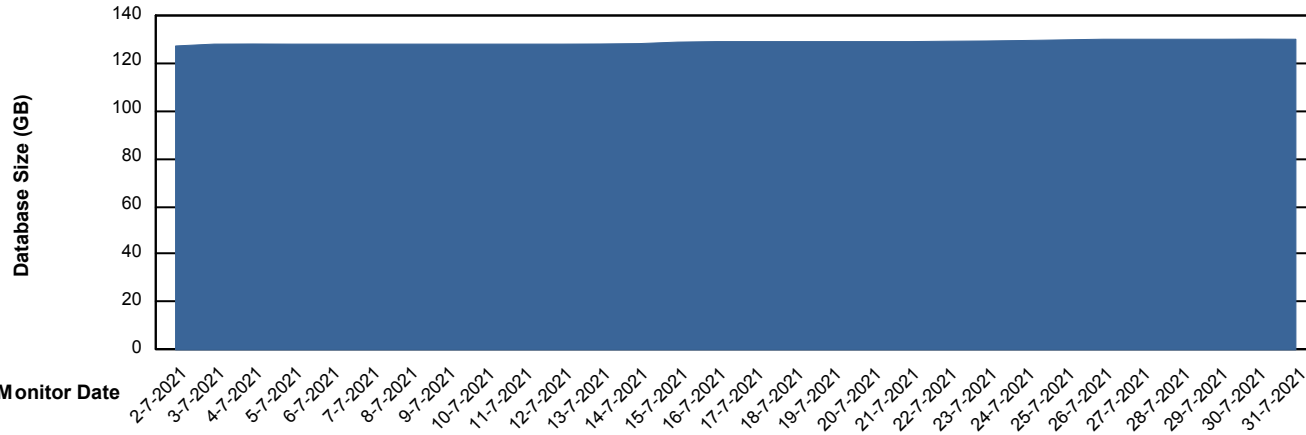

Weekly SLA Customer Report

Customer SNG_Production
Database ID 70

Database Performance SNGDB_Production

Weekly SLA Customer Report

Customer SNG_Production
 Database ID 70

DATABASE SIZE SNGDB_Production

Database growth over last month