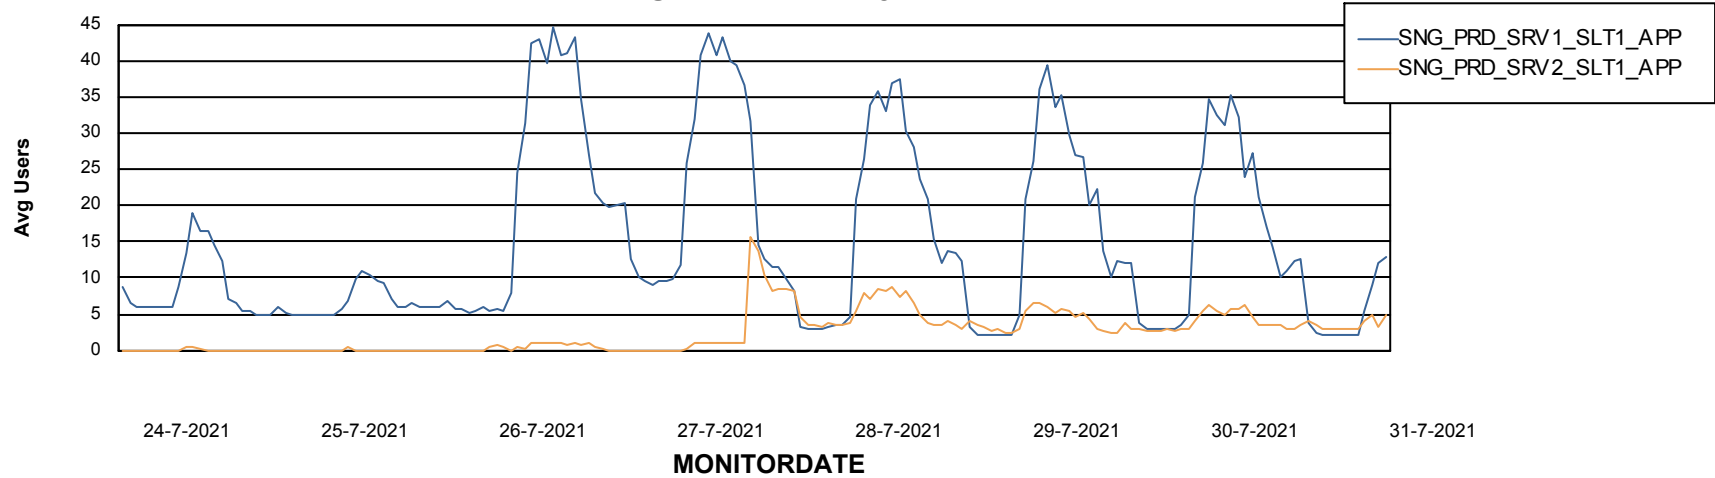

Database Tablespace SNGDB_Production

Date	Tablespace Name	Filesize (Gb)	Usedsize (Gb)	Percentage free
31-7-2021	ABSDATA	36	28	22
	INDX	99	73	26
30-7-2021	ABSDATA	36	28	22
	INDX	99	73	26
29-7-2021	ABSDATA	36	28	22
	INDX	99	73	26
28-7-2021	ABSDATA	36	28	22
	INDX	99	73	26
27-7-2021	ABSDATA	33	28	15
	INDX	99	72	27
26-7-2021	ABSDATA	33	28	15
	INDX	99	72	27
25-7-2021	ABSDATA	33	28	15
	INDX	99	72	27

Weekly SLA Customer Report

Customer SNG_Production
Database ID 70

ABSSolute Application Server Services

Avg memory used per ABS Server Service

Avg users per day per ABS server

Weekly SLA Customer Report

Customer SNG_Production
Database ID 70