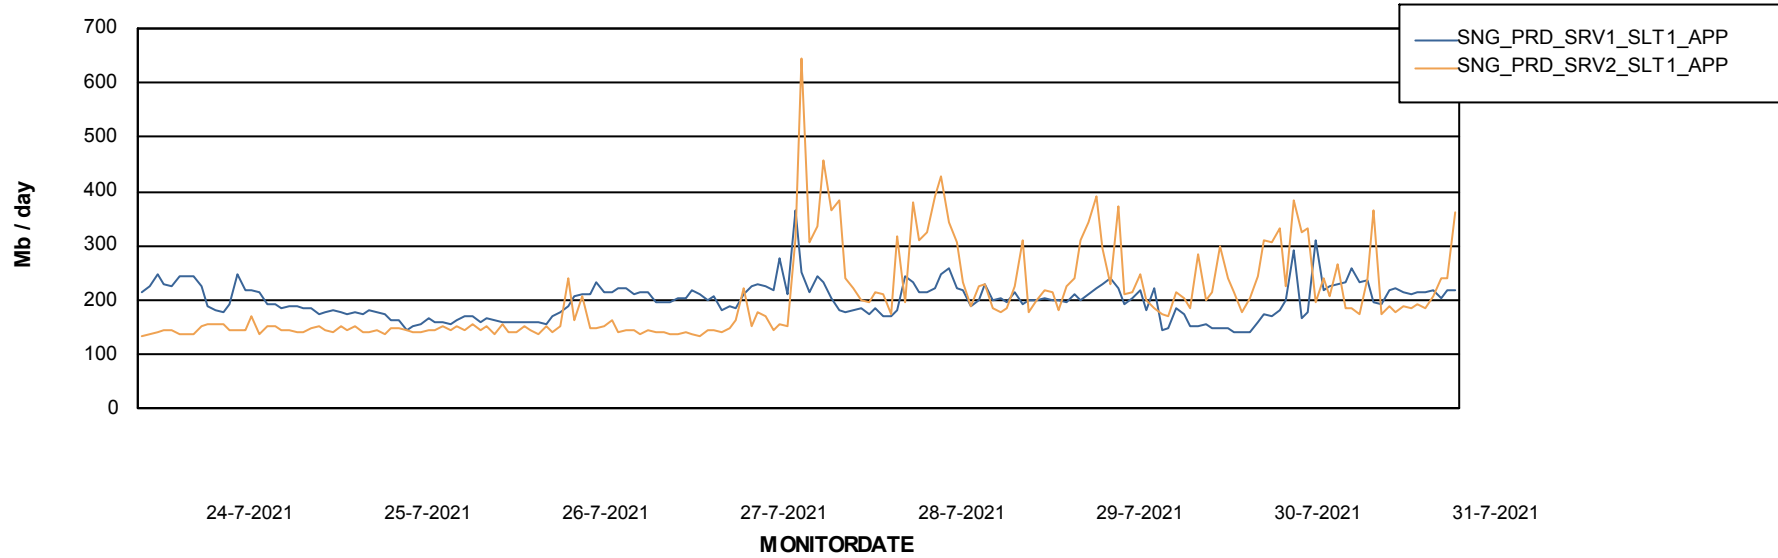

Weekly SLA Customer Report

Customer SNG_Production
Database ID 70

Database Performance SNGDB_Production

Weekly SLA Customer Report

Customer SNG_Production
 Database ID 70

DATABASE SIZE SNGDB_Production

Database growth over last month

Database Tablespace SNGDB_Production

Date	Tablespace Name	Filesize (Gb)	Usedsize (Gb)	Percentage free
31-7-2021	ABSDATA	36	28	22
	INDX	99	73	26
30-7-2021	ABSDATA	36	28	22
	INDX	99	73	26
29-7-2021	ABSDATA	36	28	22
	INDX	99	73	26
28-7-2021	ABSDATA	36	28	22
	INDX	99	73	26
27-7-2021	ABSDATA	33	28	15
	INDX	99	72	27
26-7-2021	ABSDATA	33	28	15
	INDX	99	72	27
25-7-2021	ABSDATA	33	28	15
	INDX	99	72	27

Weekly SLA Customer Report

Customer SNG_Production
Database ID 70

ABSSolute Application Server Services

Avg memory used per ABS Server Service

Avg users per day per ABS server

Weekly SLA Customer Report

Customer SNG_Production
Database ID 70