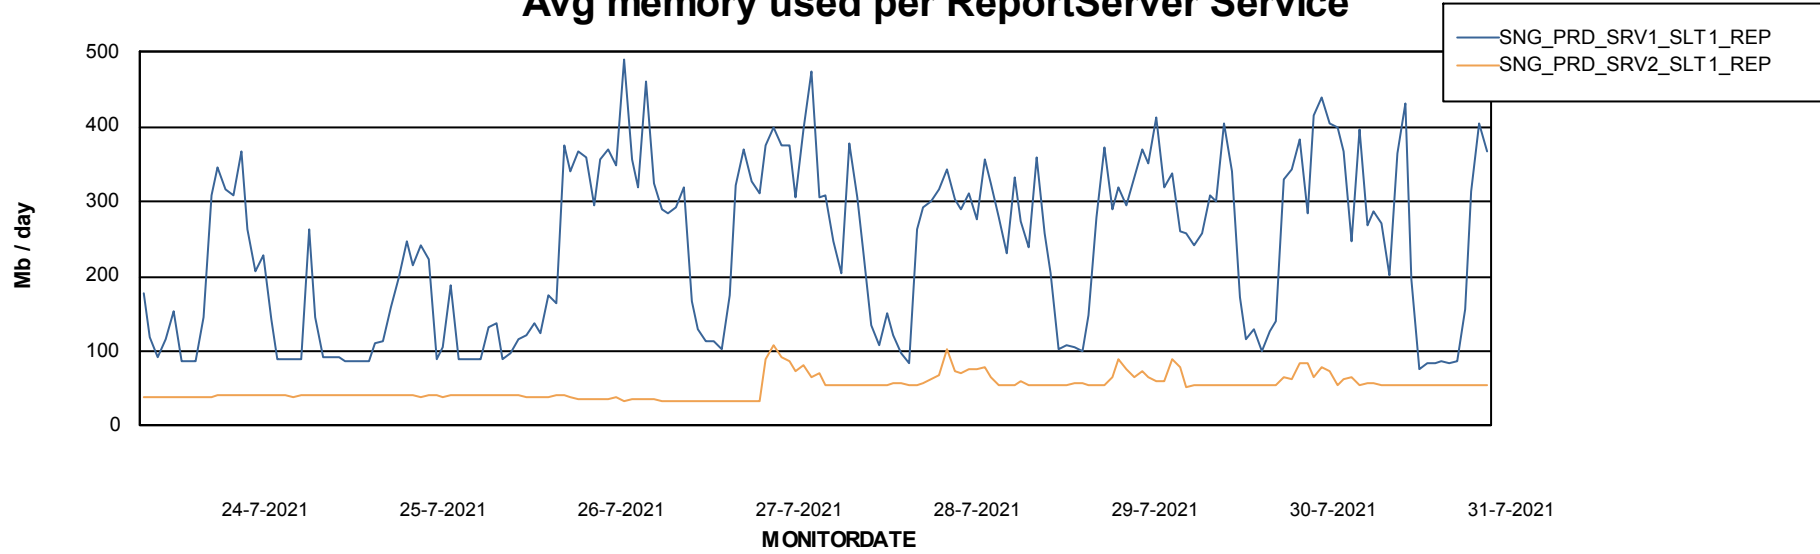

ABSSolute Application ReportServer Services

Avg memory used per ReportServer Service