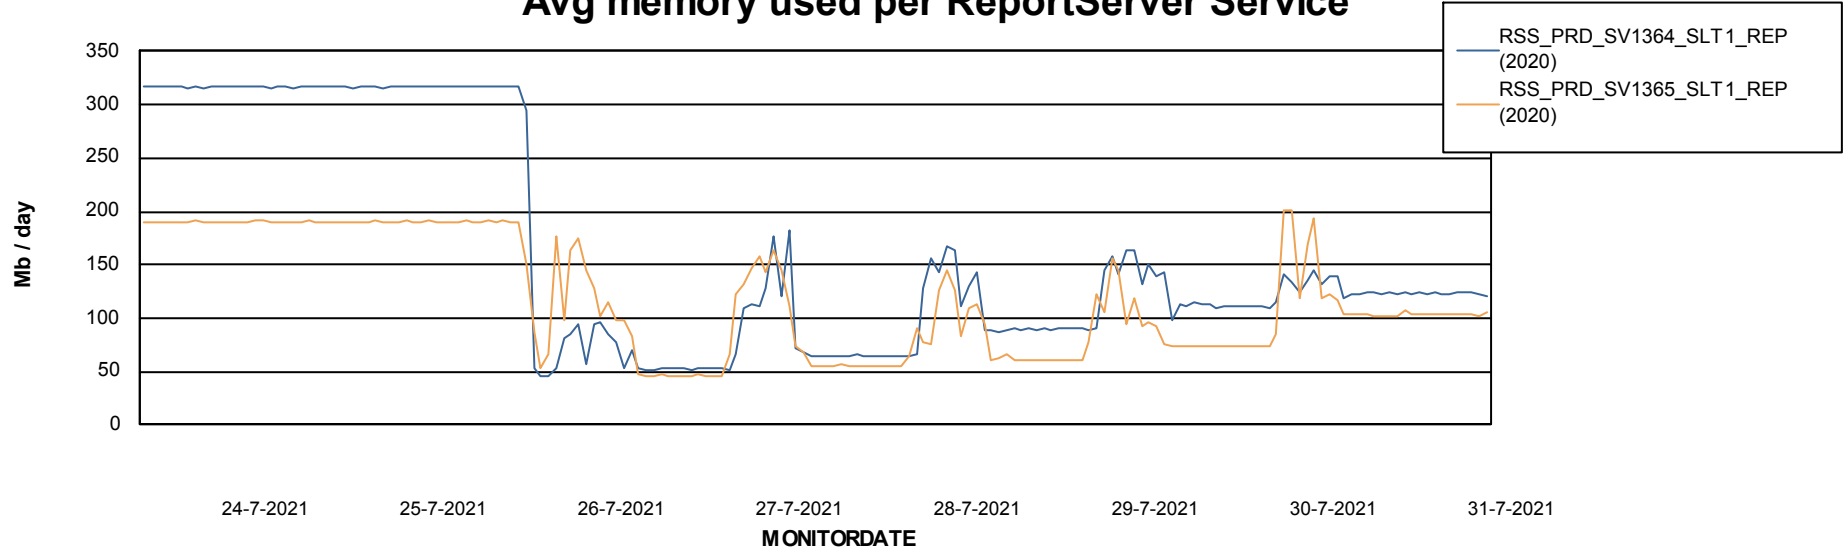

ABSSolute Application ReportServer Services

Avg memory used per ReportServer Service