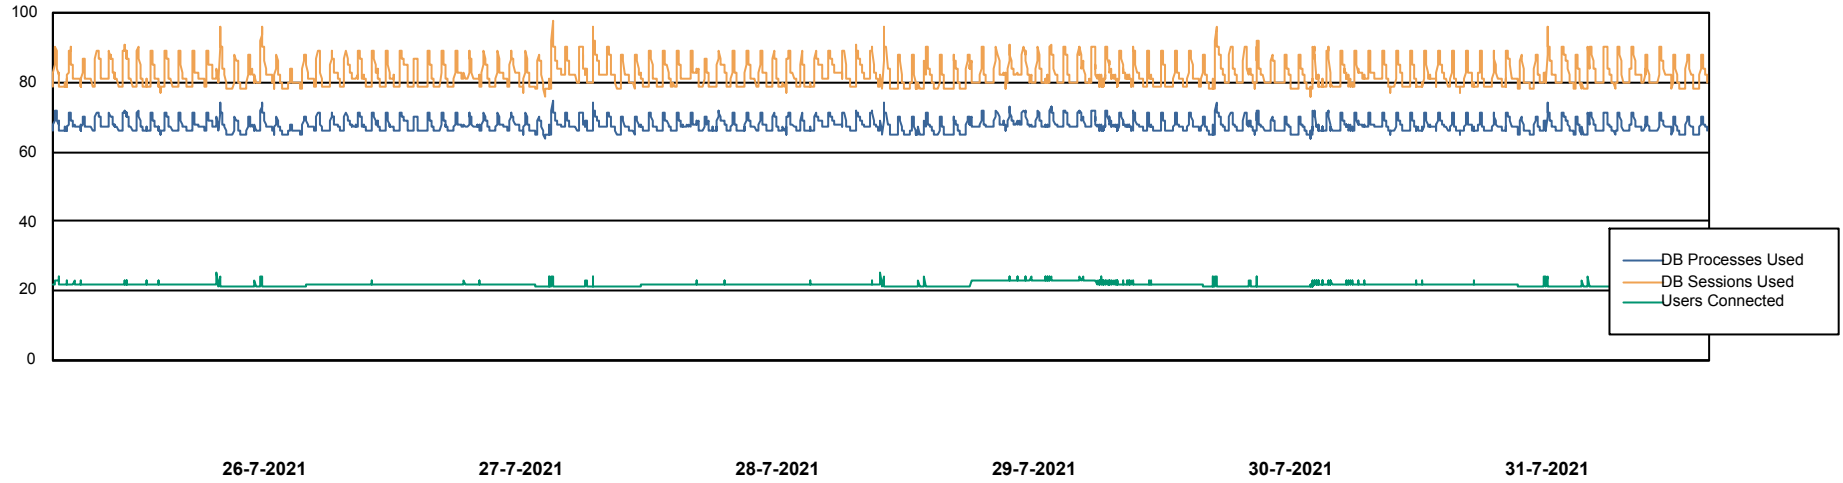

Database Performance RSS_DB_Primary (2020)