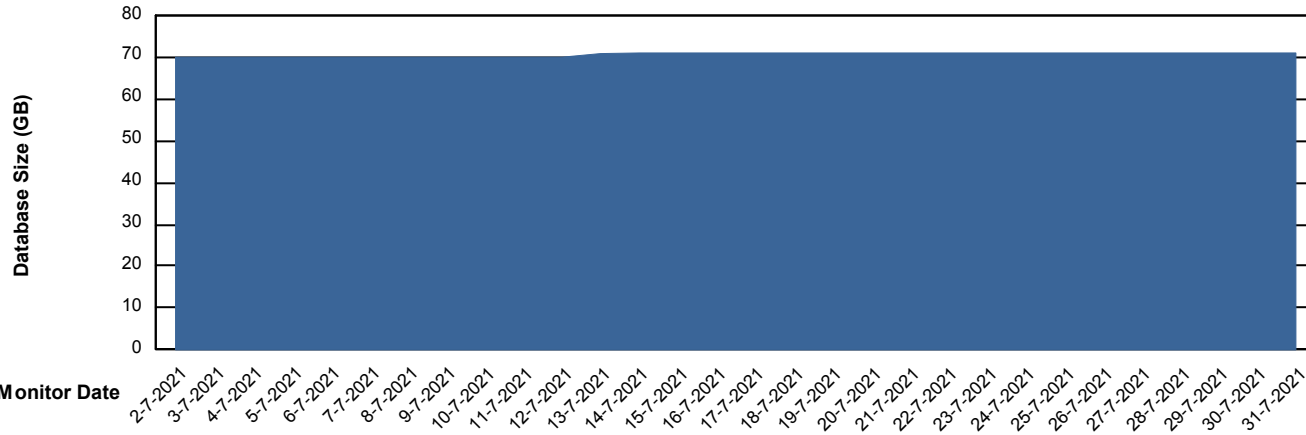

DATABASE SIZE RSS_DB_Primary (2020)

Database growth over last month

Database Tablespace RSS_DB_Primary (2020)

Date	Tablespace Name	Filesize (Gb)	Usedsize (Gb)	Percentage free
31-7-2021	ABSDATA	42	33	21
	INDX	44	36	18
30-7-2021	ABSDATA	42	33	21
	INDX	44	36	18
29-7-2021	ABSDATA	42	33	21
	INDX	44	36	18
28-7-2021	ABSDATA	42	33	21
	INDX	44	36	18
27-7-2021	ABSDATA	42	33	21
	INDX	44	36	18
26-7-2021	ABSDATA	42	33	21
	INDX	44	36	18
25-7-2021	ABSDATA	42	33	21
	INDX	44	36	18