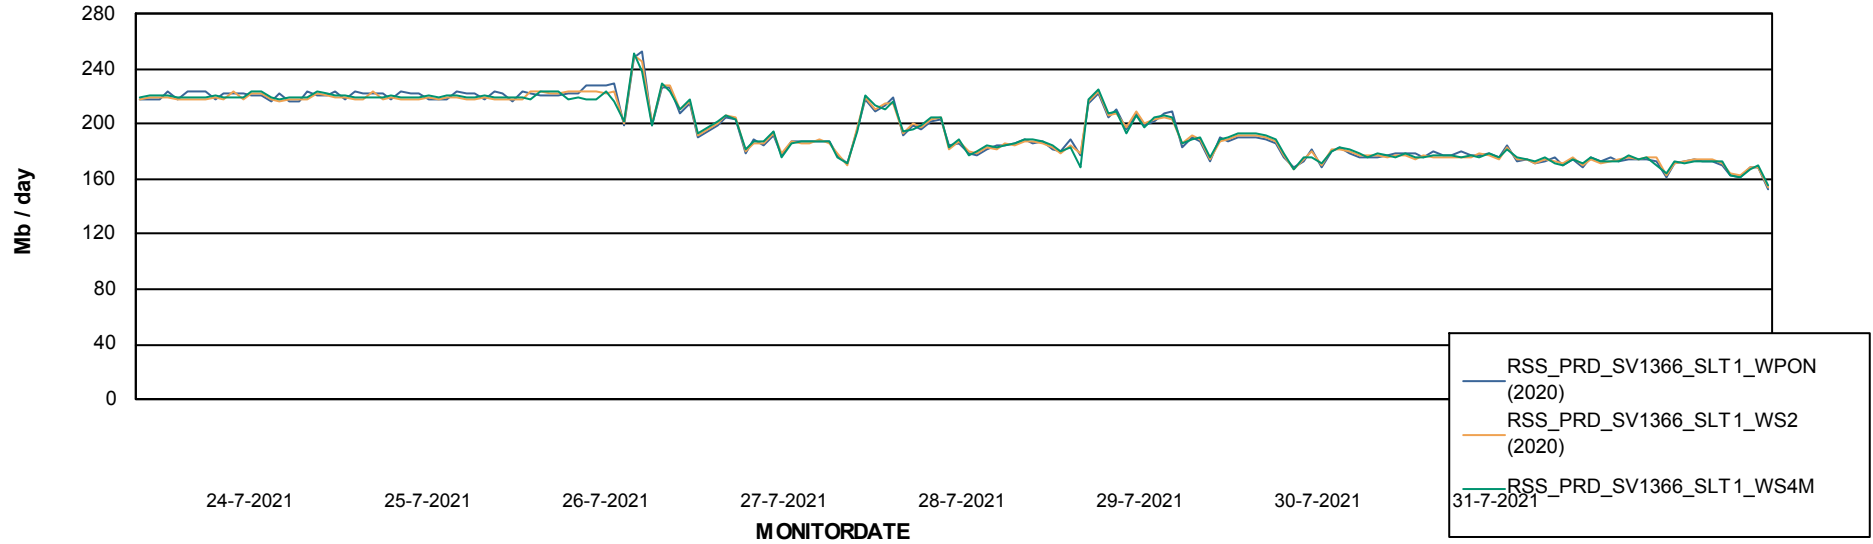

ABSSolute Web Component Services

Avg memory used per ABS Web component