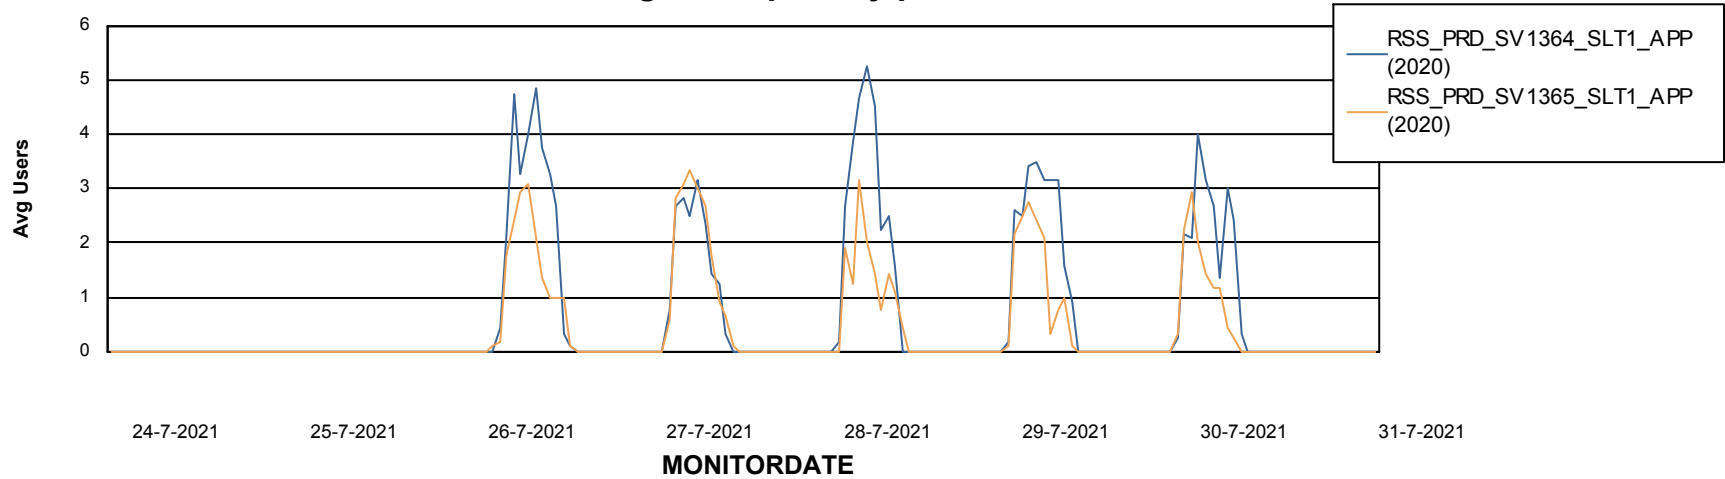

Avg users per day per ABS server