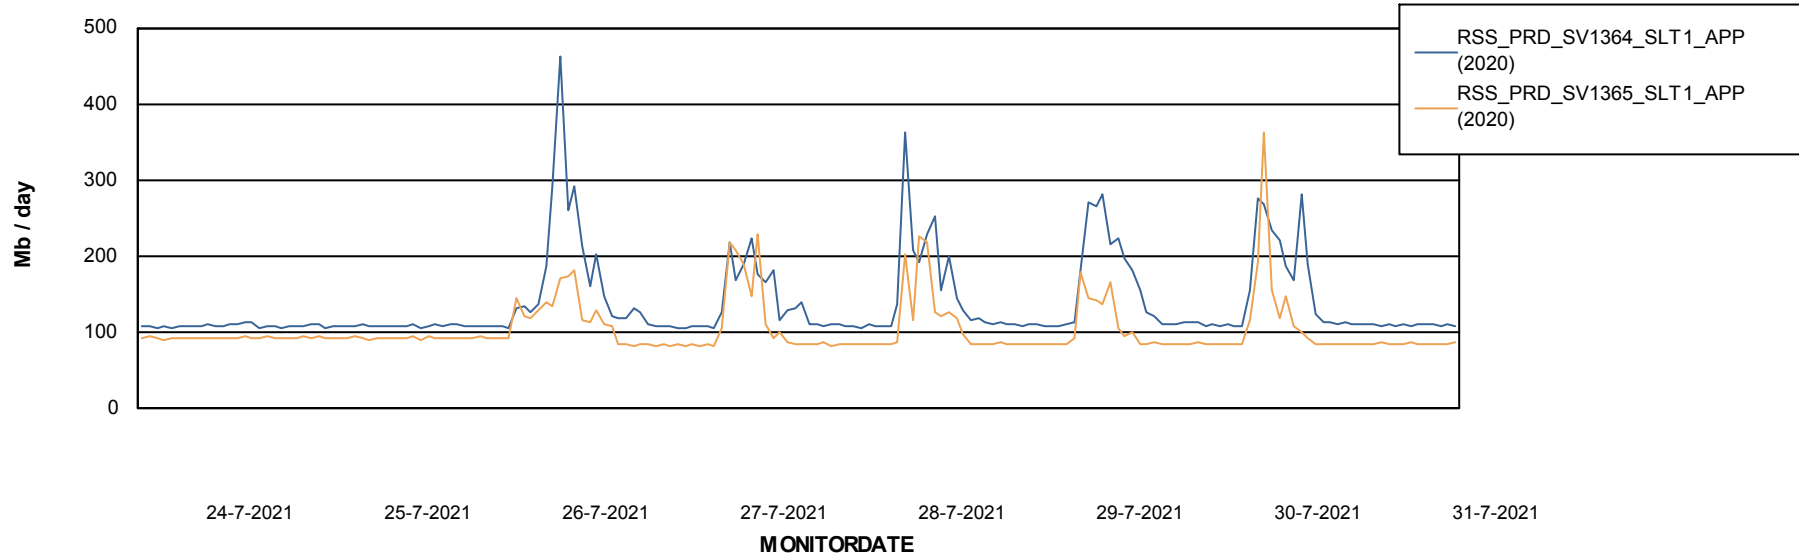

ABSSolute Application Server Services

Avg memory used per ABS Server Service