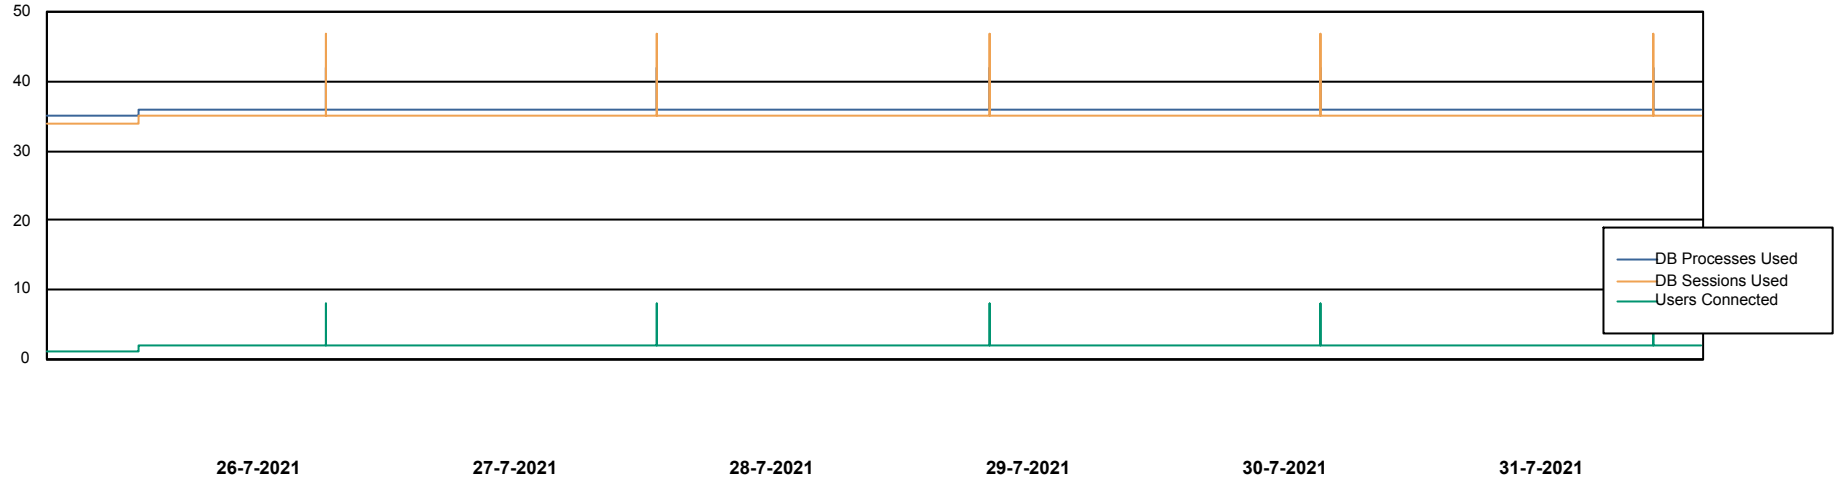

Database Performance RSS_DB_Standby (2020)