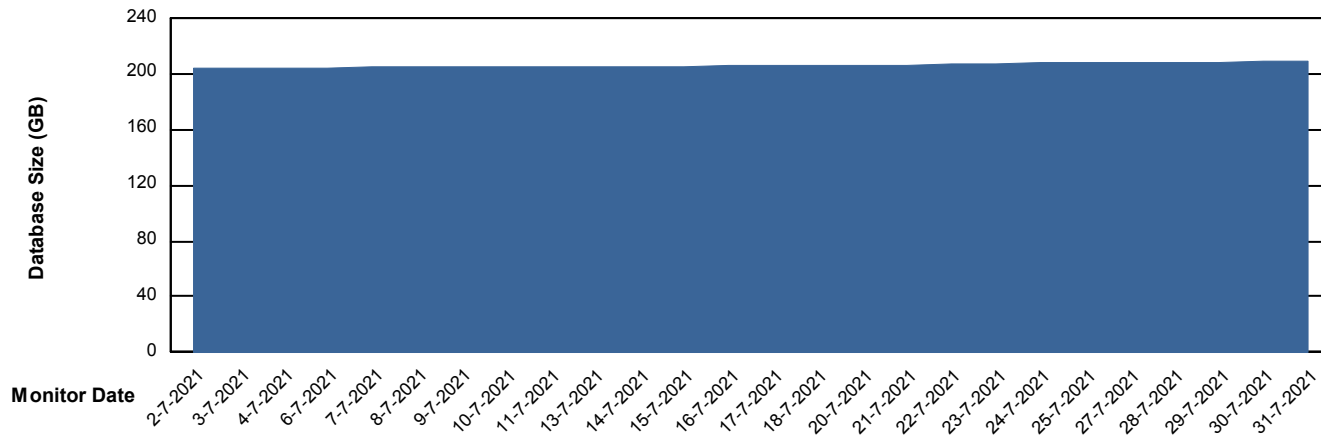

Weekly SLA Customer Report

Customer RFL_Production
 Database ID 36

Database Performance RFLDB_Production

DB Processes Max 1,000

DATABASE SIZE RFLDB_Production

Database growth over last month

Database Tablespace RFLDB_Production

Date	Tablespace Name	Filesize (Gb)	Usedsize (Gb)	Percentage free
31-7-2021	ABSDATA	72	60	16
	INDX	200	143	29
30-7-2021	ABSDATA	72	60	16
	INDX	200	143	29
29-7-2021	ABSDATA	72	60	16
	INDX	200	142	29
28-7-2021	ABSDATA	72	60	16
	INDX	200	142	29
27-7-2021	ABSDATA	72	60	16
	INDX	200	142	29
25-7-2021	ABSDATA	72	60	16
	INDX	200	142	29