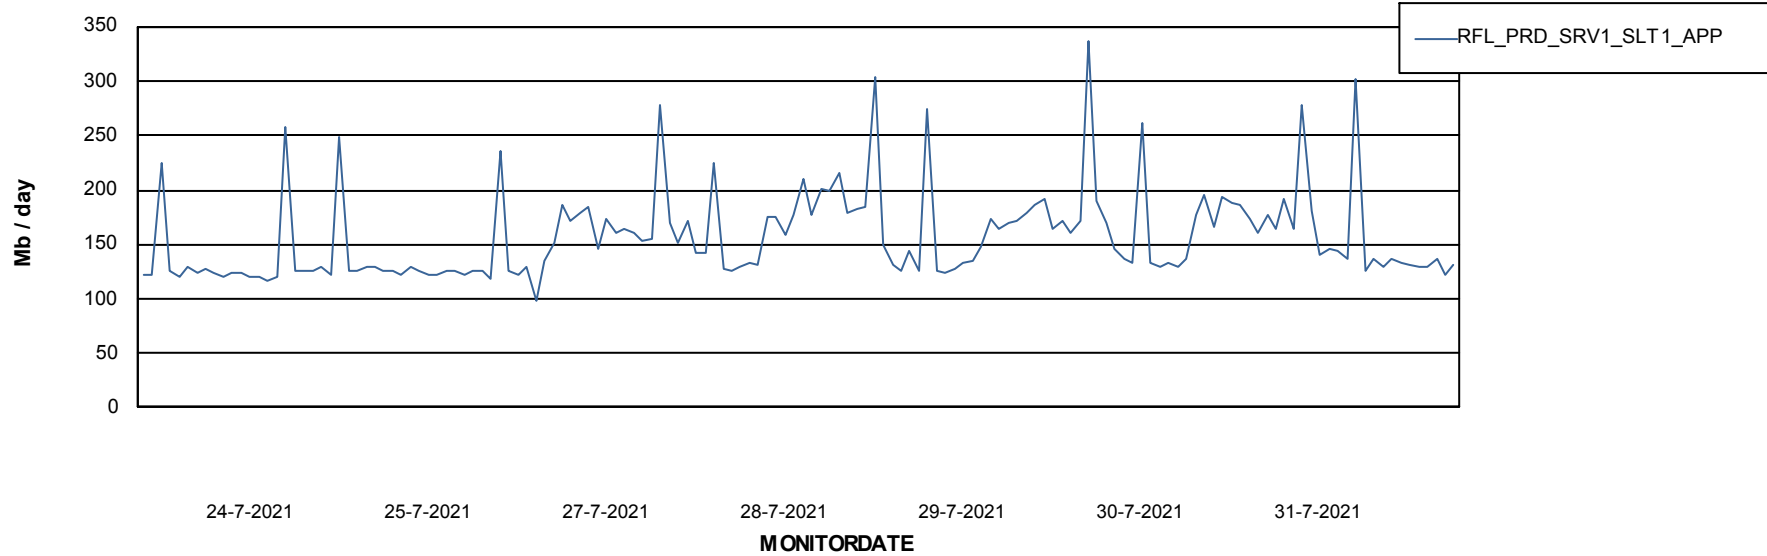

Date	Tablespace Name	Filesize (Gb)	Usedsize (Gb)	Percentage free
31-7-2021	ABSDATA	72	60	16
	INDX	200	143	29
30-7-2021	ABSDATA	72	60	16
	INDX	200	143	29
29-7-2021	ABSDATA	72	60	16
	INDX	200	142	29
28-7-2021	ABSDATA	72	60	16
	INDX	200	142	29
27-7-2021	ABSDATA	72	60	16
	INDX	200	142	29
25-7-2021	ABSDATA	72	60	16
	INDX	200	142	29

Weekly SLA Customer Report

Customer RFL_Production
Database ID 36

ABSolute Application Server Services

Avg memory used per ABS Server Service

Avg users per day per ABS server

Weekly SLA Customer Report

Customer RFL_Production
Database ID 36