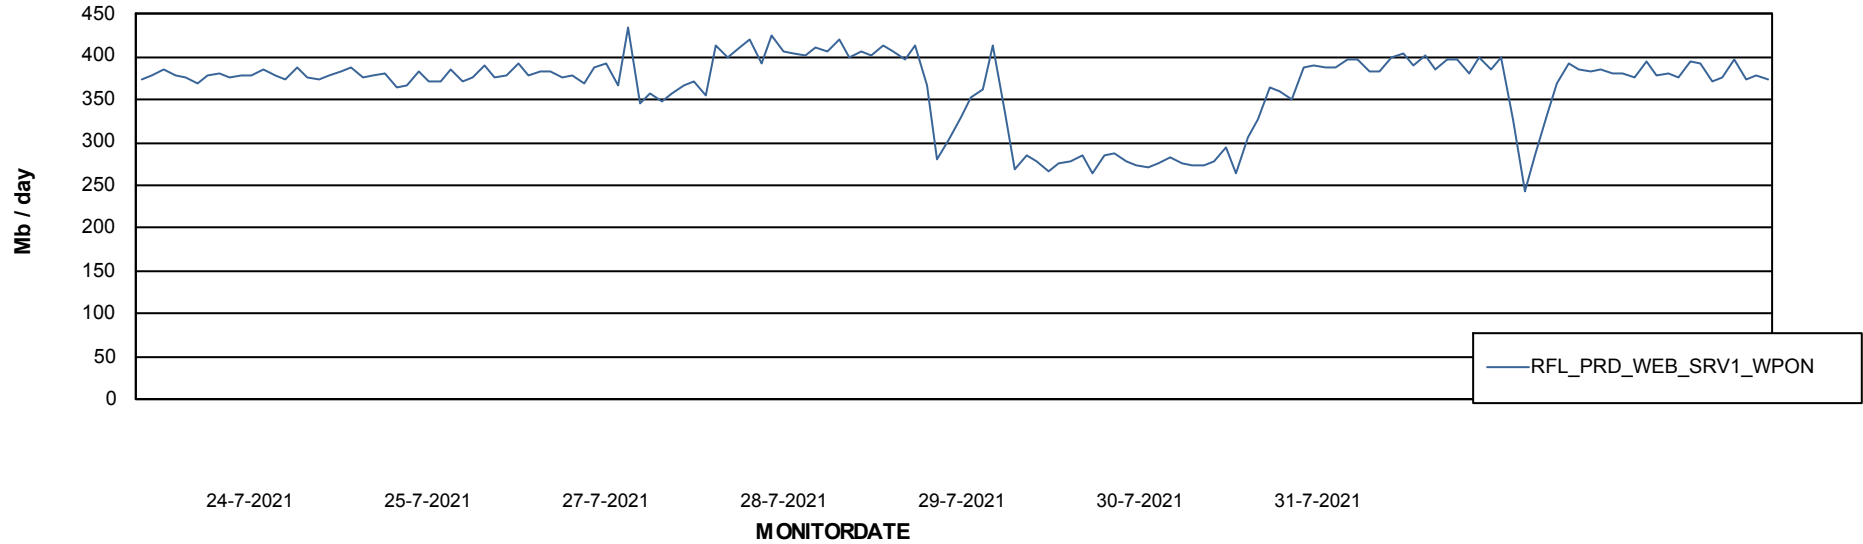

ABSSolute Web Component Services

Avg memory used per ABS Web component