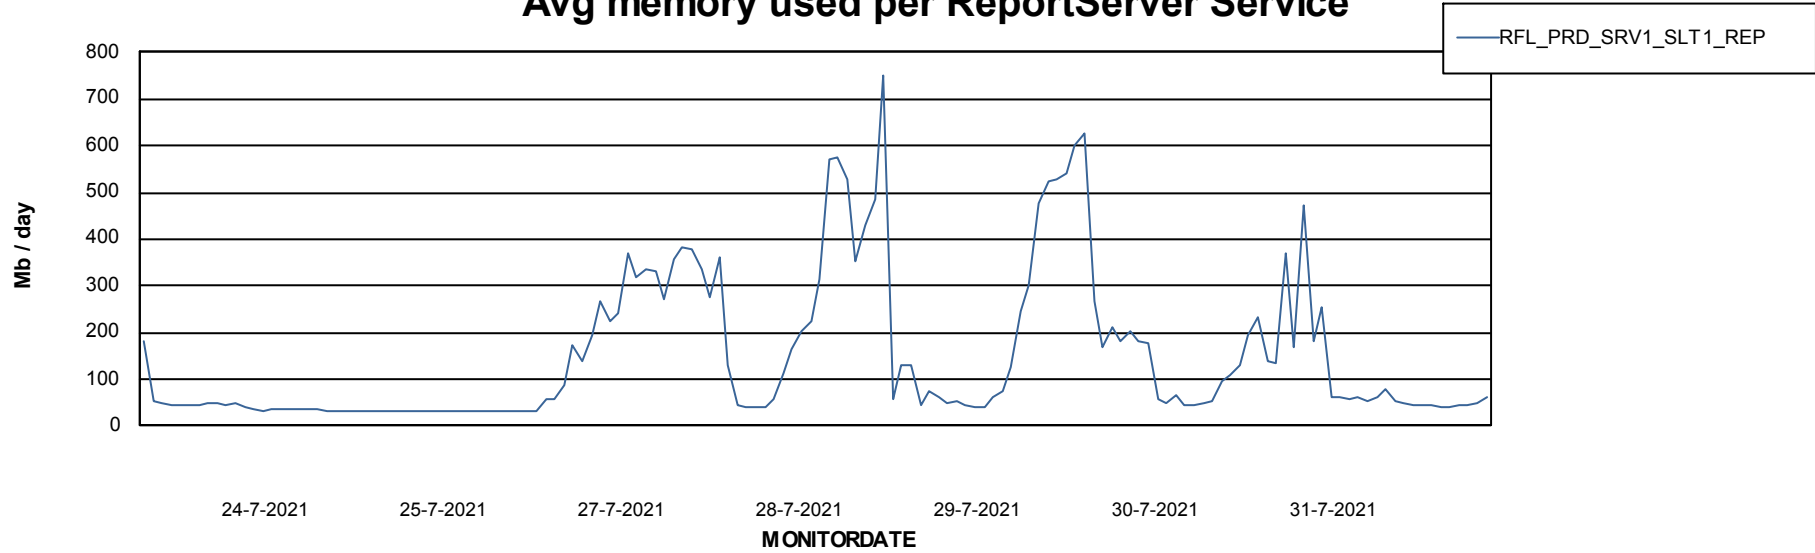

ABSolute Application Server Services

24-7-2021

25-7-2021

27-7-2021

28-7-2021

29-7-2021

30-7-2021

31-7-2021

Weekly SLA Customer Report

Customer RFL_Production
Database ID 36

ABSSolute Application ReportServer Services

Avg memory used per ReportServer Service

Weekly SLA Customer Report

Customer RFL_Production
Database ID 36