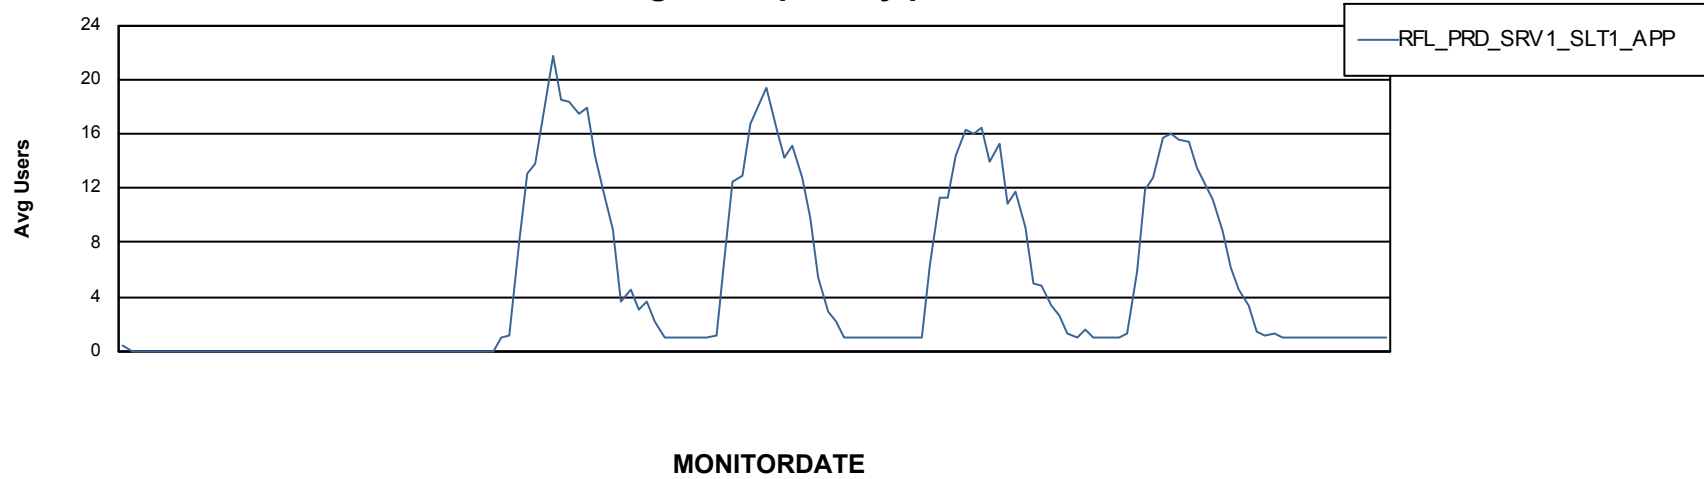

Weekly SLA Customer Report

Customer RFL_Production
Database ID 36

ABSolute Application Server Services

Avg memory used per ABS Server Service

Avg users per day per ABS server

Weekly SLA Customer Report

Customer RFL_Production
Database ID 36

ABSolute Application Server Services

24-7-2021

25-7-2021

27-7-2021

28-7-2021

29-7-2021

30-7-2021

31-7-2021