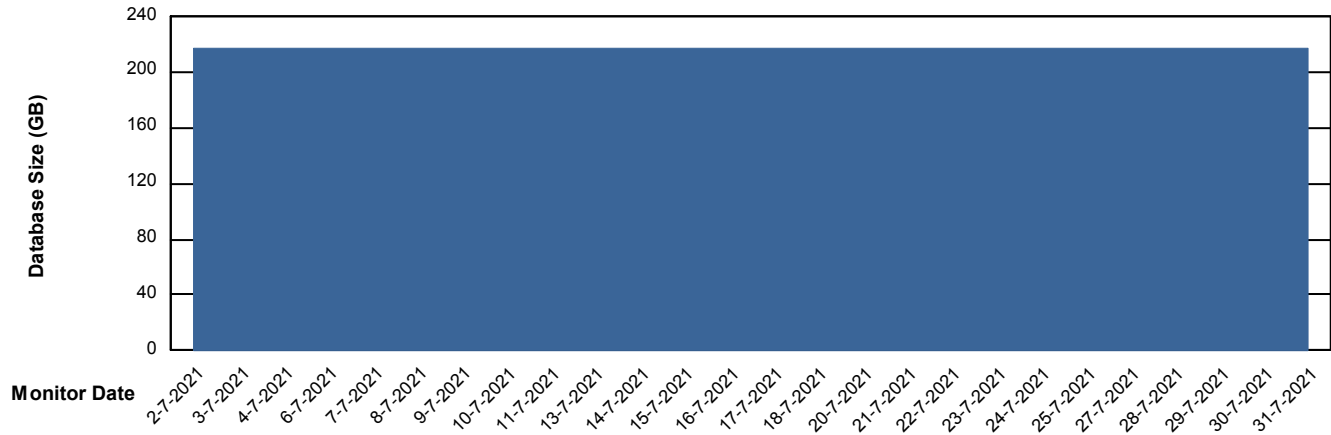

Weekly SLA Customer Report

Customer PHS_Production
Database ID 47

DATABASE SIZE PHSDB_Production

Database growth over last month

DATABASE SIZE PHSDB_Test

Database growth over last month

Weekly SLA Customer Report