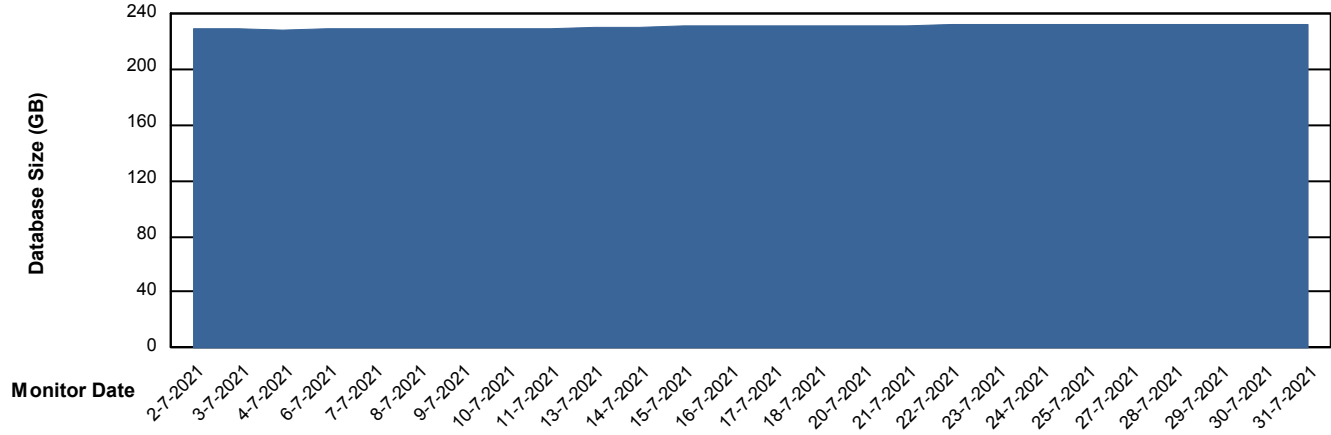

Harddisk Usage PHS_PRD_GCAB995b

	Free disk space on C: (%)	Total disk space on C: (Gb)	Used disk space on C: (Gb)
31-7-2021	49	49	25
30-7-2021	49	49	25
29-7-2021	49	49	25
28-7-2021	49	49	25
27-7-2021	49	49	25
25-7-2021	49	49	25

Weekly SLA Customer Report

Customer PHS_Production
Database ID 47

DATABASE SIZE PHSDB_Production

Database growth over last month

DATABASE SIZE PHSDB_Test

Database growth over last month

Weekly SLA Customer Report