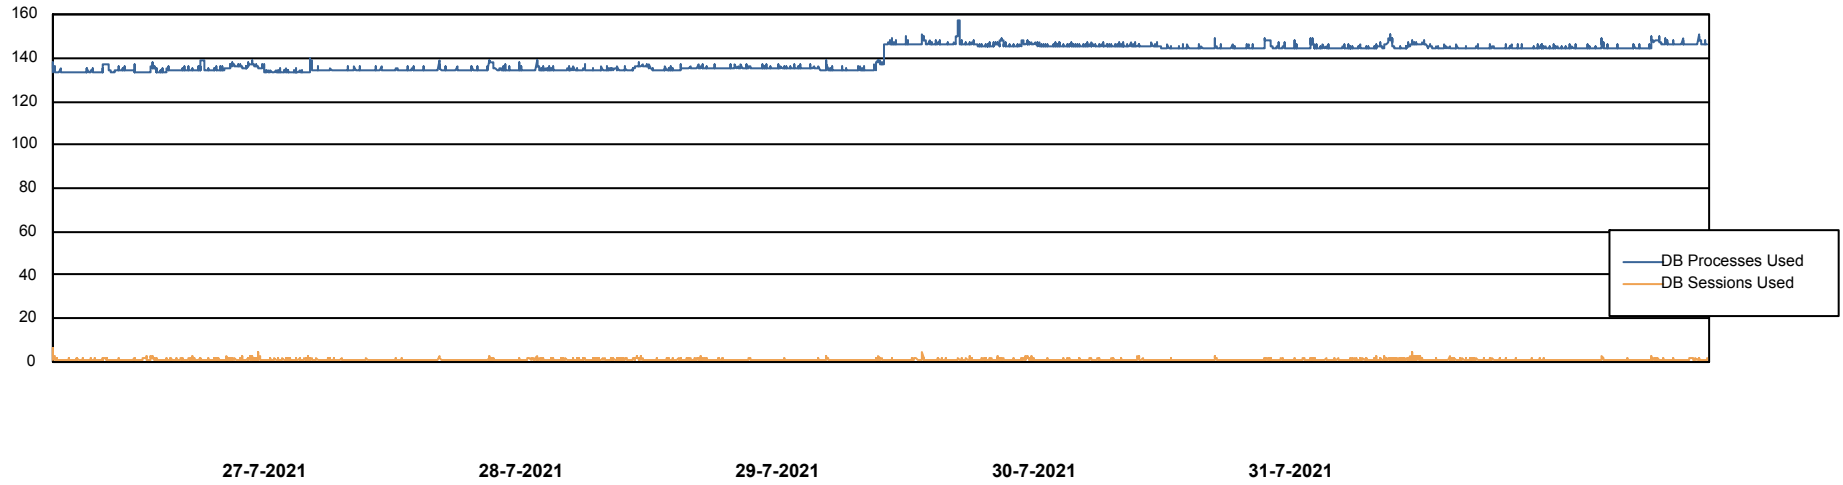

Database Performance PCODB_Production