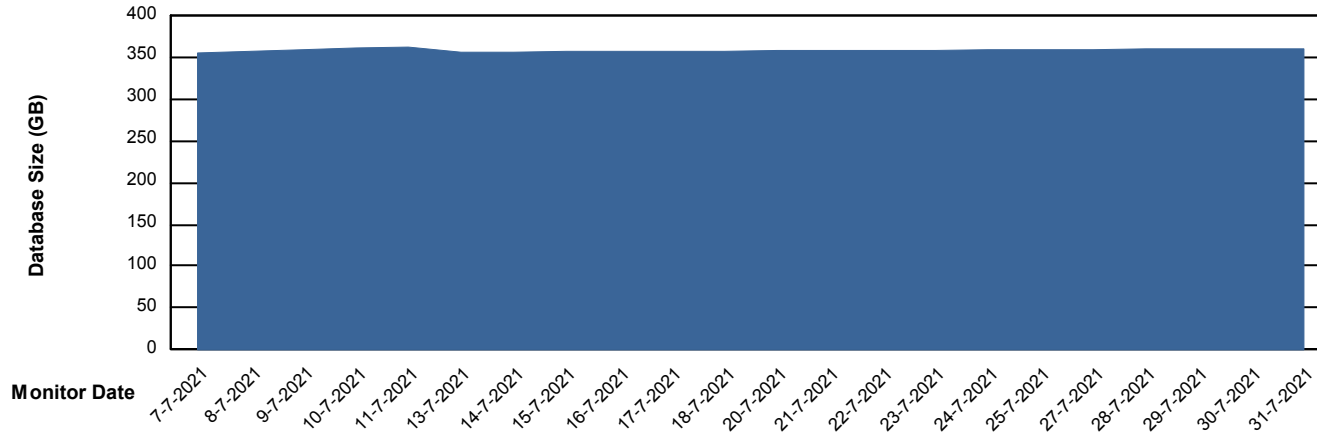

DATABASE SIZE LTS_PROD_CLSABSBI01_BI

Database growth over last month