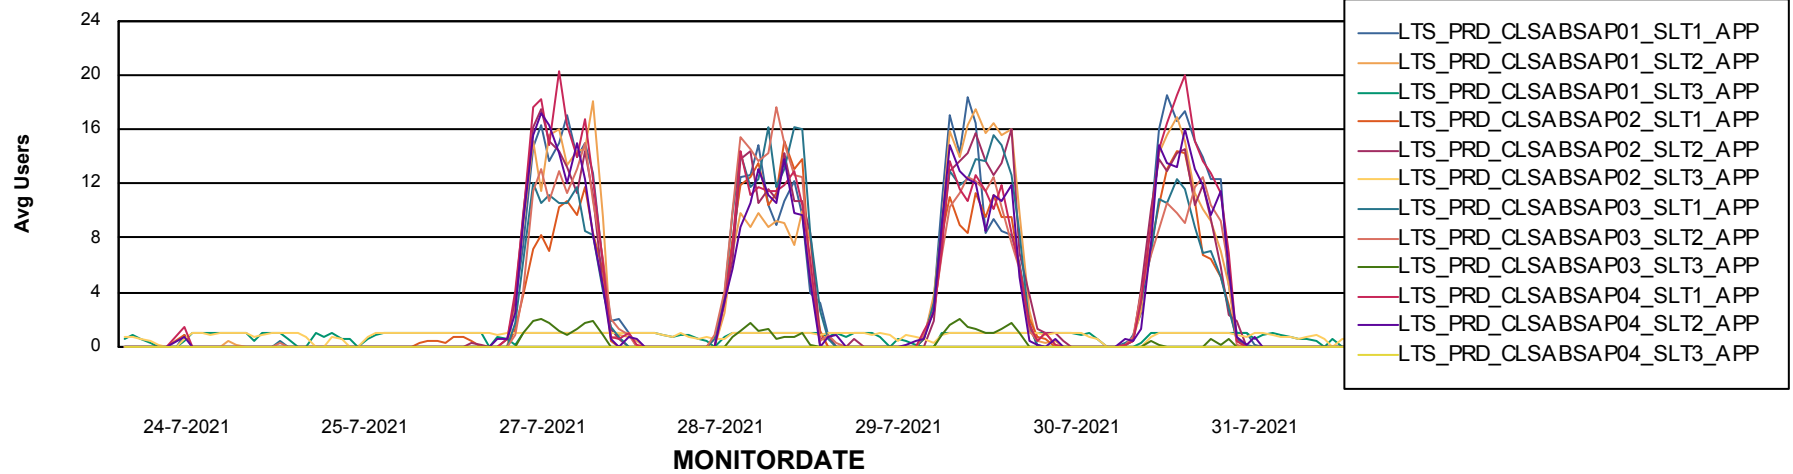

Avg users per day per ABS server