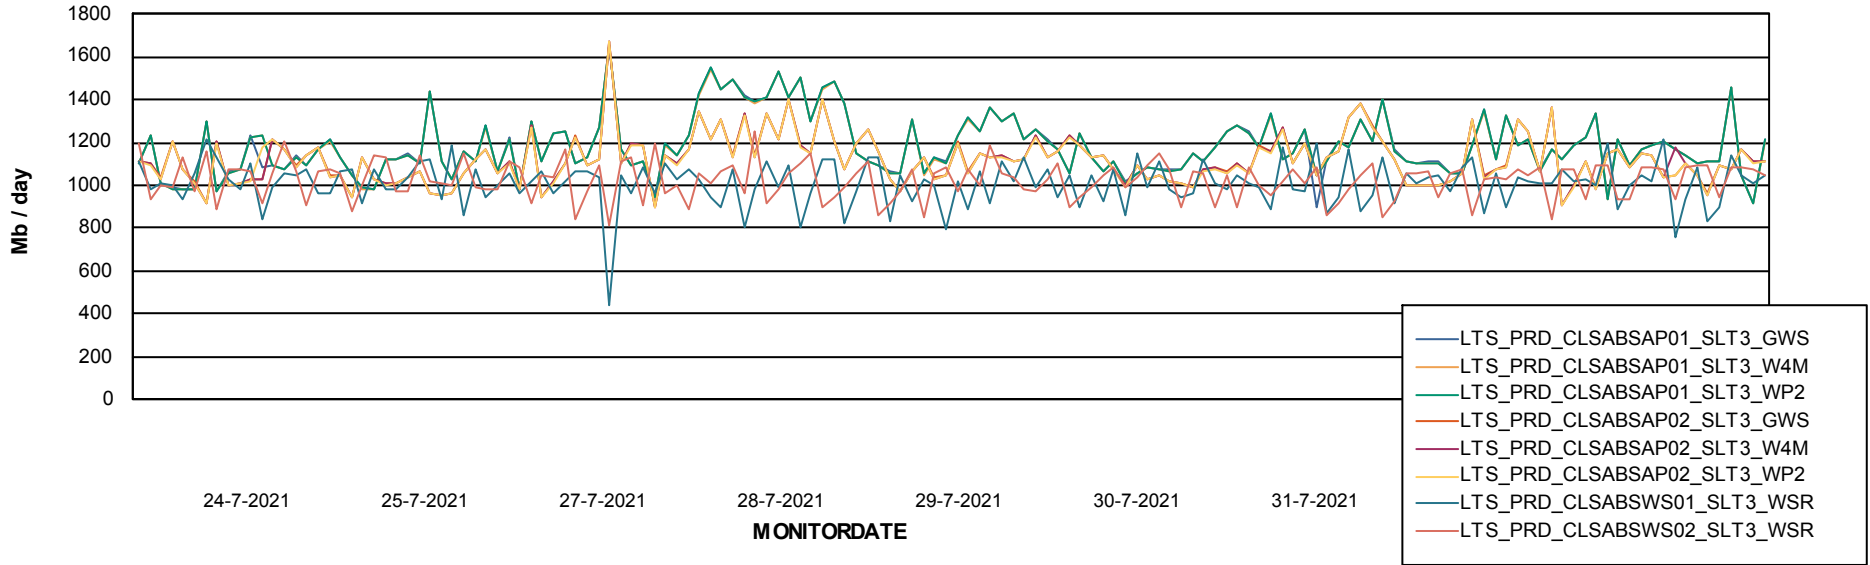

ABSolute Web Component Services

Avg memory used per ABS Web component