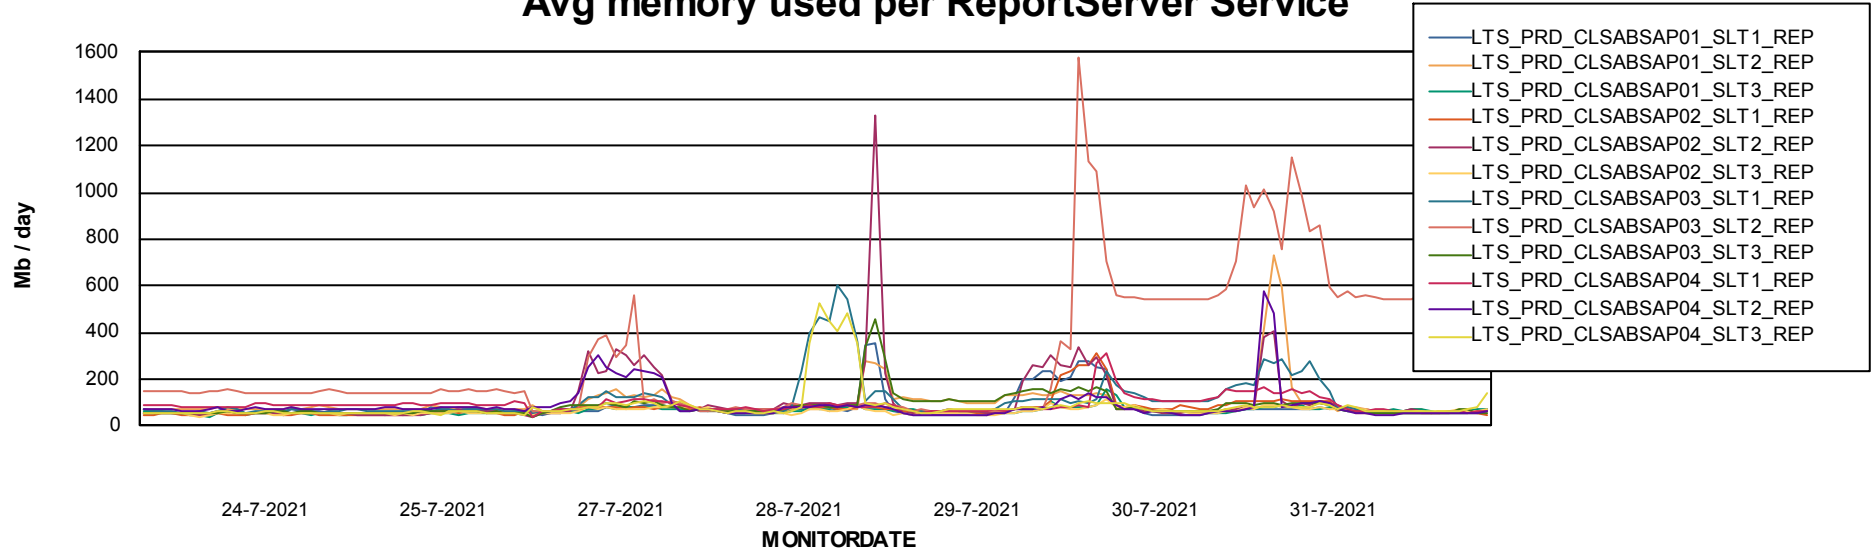

ABSSolute Application ReportServer Services

Avg memory used per ReportServer Service