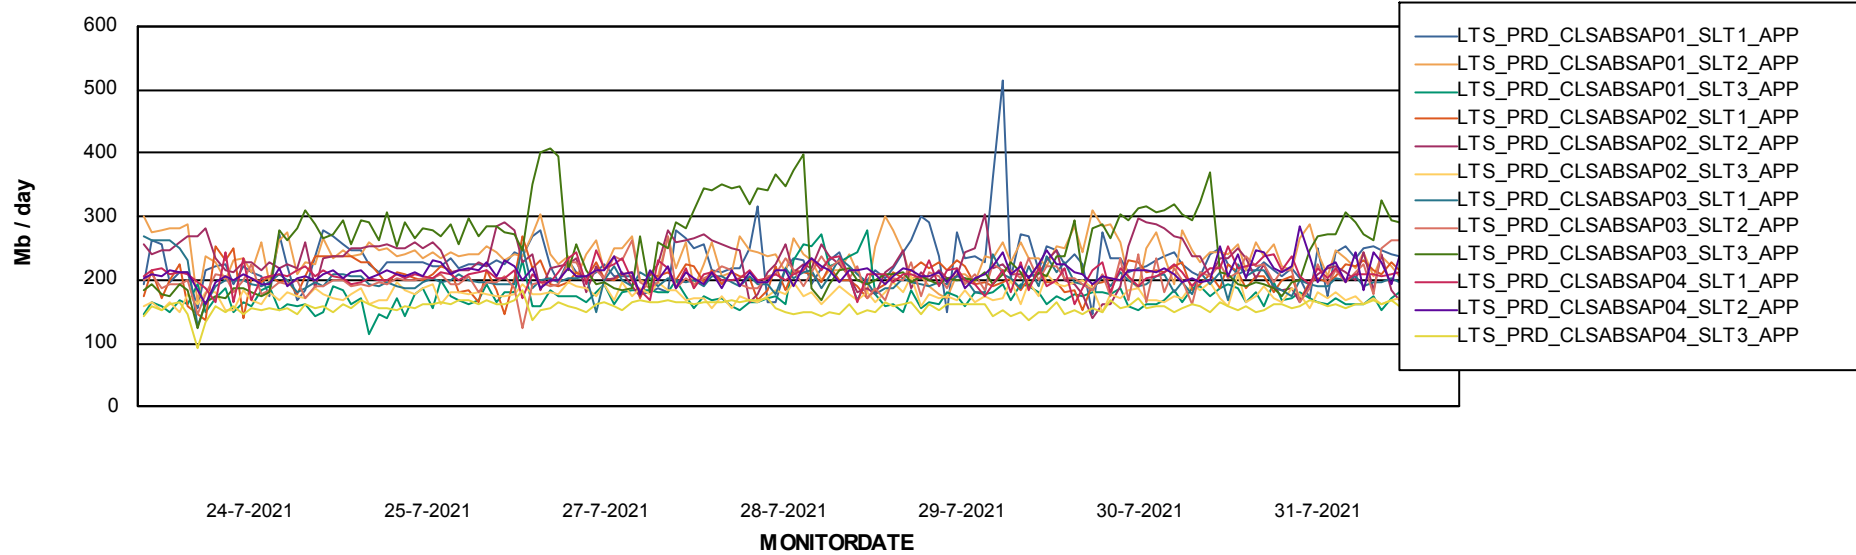

ABSSolute Application Server Services

Avg memory used per ABS Server Service