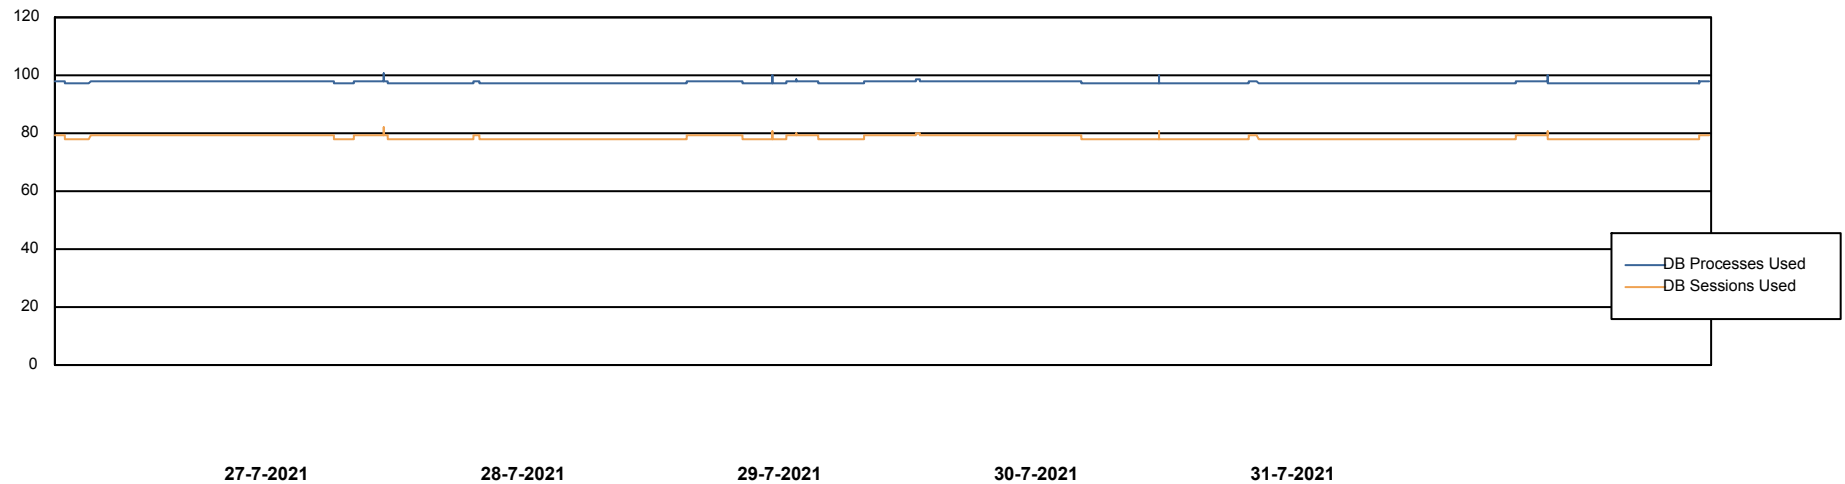

Database Performance LTS_PROD_CLSABSDB02_SBDB