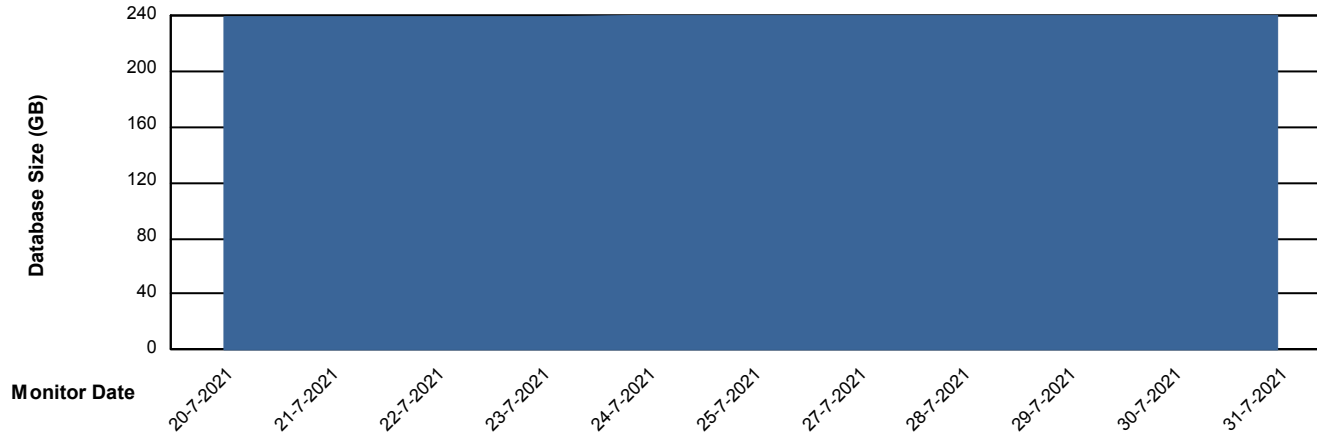

Weekly SLA Customer Report

Customer LLG_Production
Database ID 53

Database Performance LLGDB_Production

Weekly SLA Customer Report

Customer LLG_Production
Database ID 53

Database Performance LLGDBBI_Production

Weekly SLA Customer Report

Customer LLG_Production
Database ID 53

DATABASE SIZE LLGDB_Production

Database growth over last month

DATABASE SIZE LLGDBBI_Production

Database growth over last month

Weekly SLA Customer Report