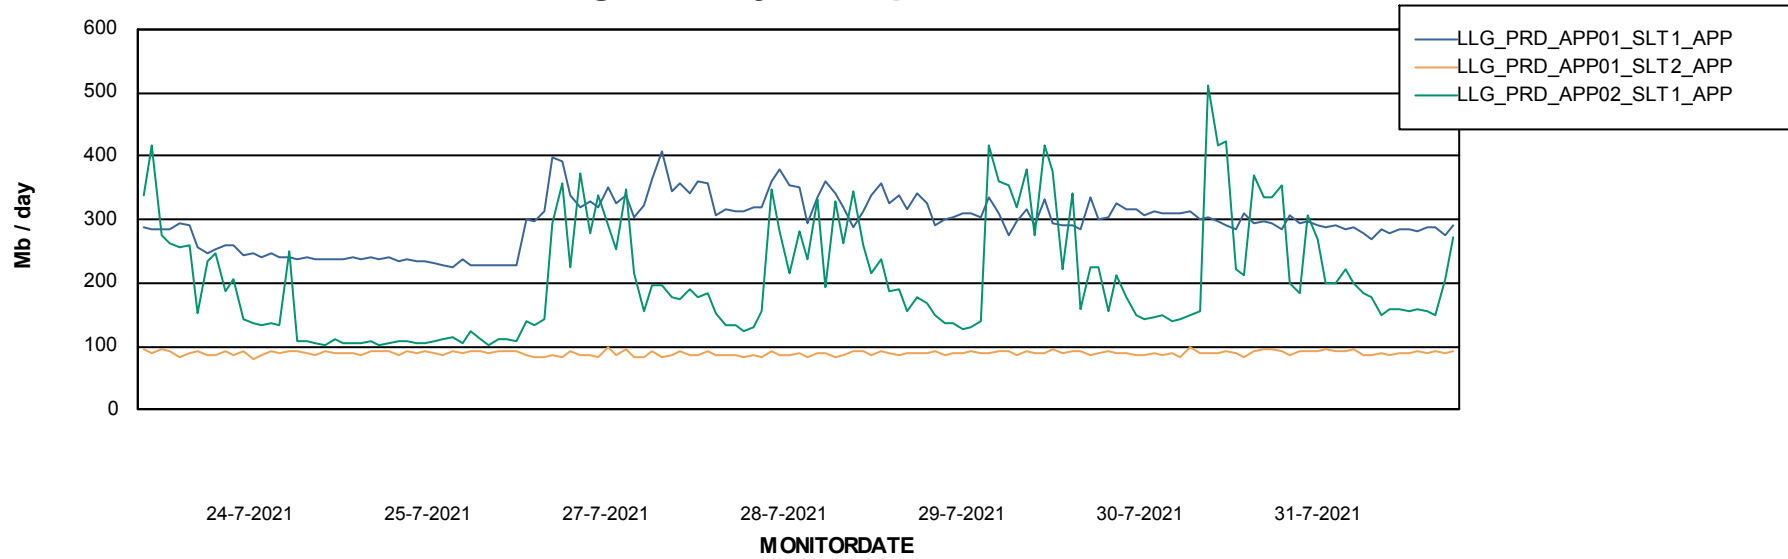

ABSSolute Application Server Services

Avg memory used per ABS Server Service