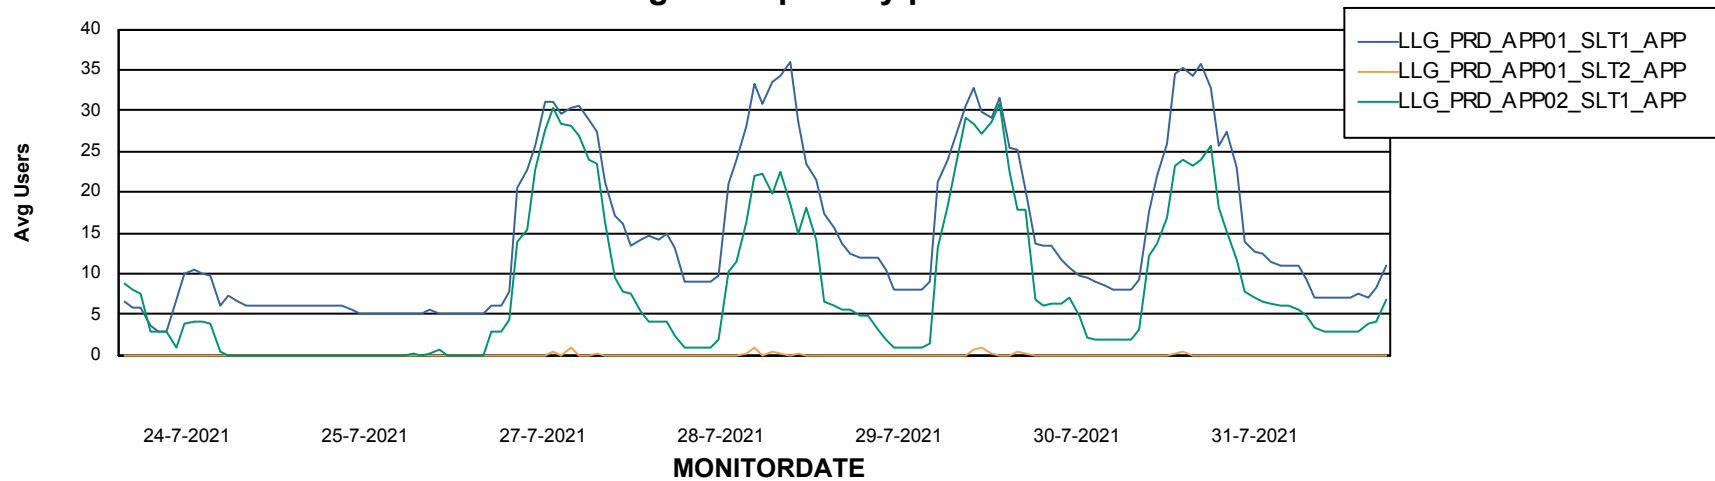

Avg users per day per ABS server