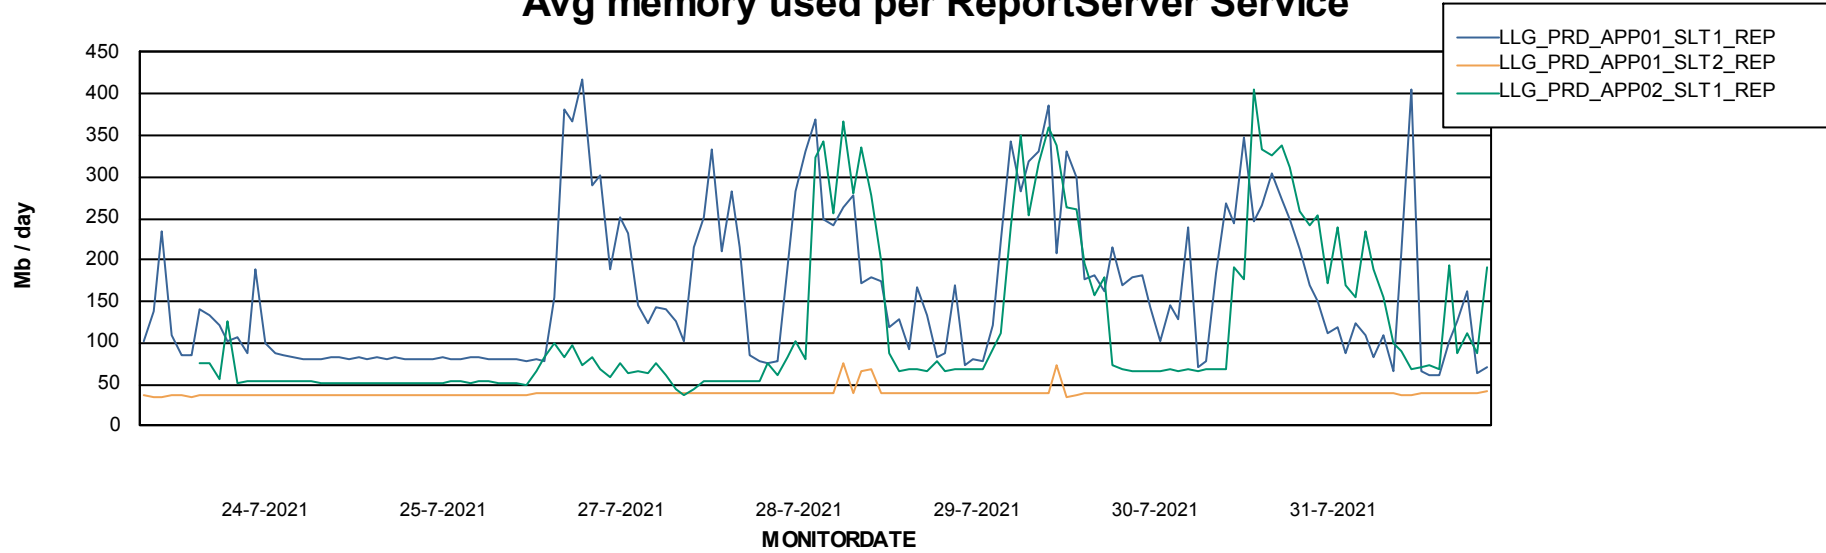

ABSSolute Application Server Services

Avg memory used per ReportServer Service