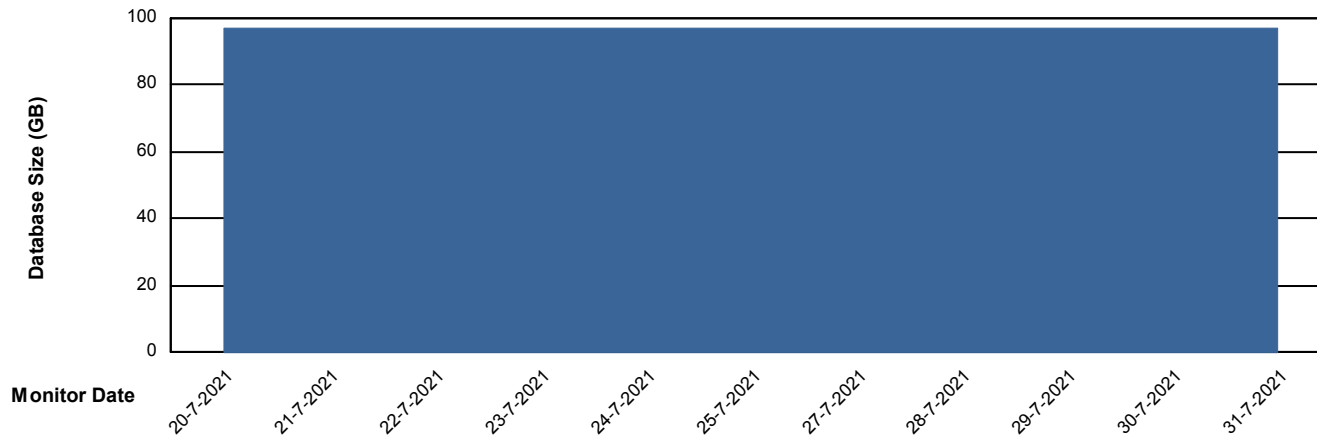

Weekly SLA Customer Report

Customer LLG_Production
Database ID 53

DATABASE SIZE LLGDB_Production

Database growth over last month

DATABASE SIZE LLGDBBI_Production

Database growth over last month

Weekly SLA Customer Report