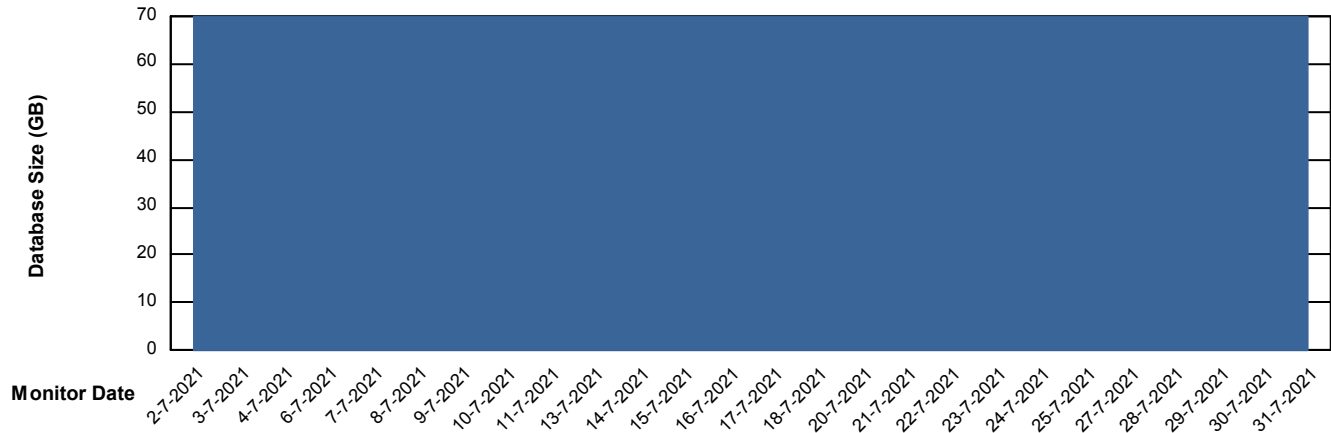

DATABASE SIZE KLA_TST_KLAHQORA04_DB

Database growth over last month