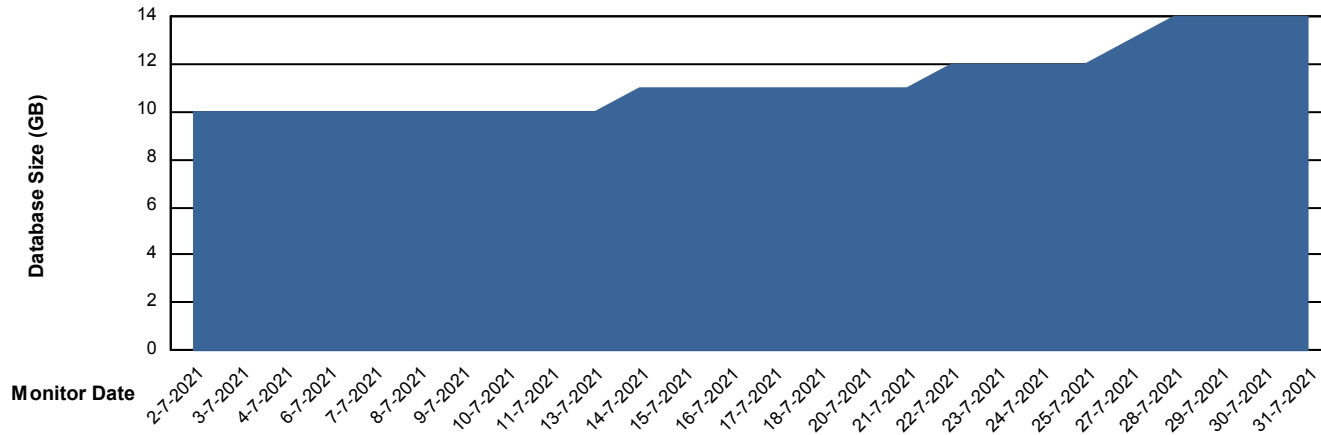

DATABASE SIZE JSG_PRD_YAR

Database growth over last month