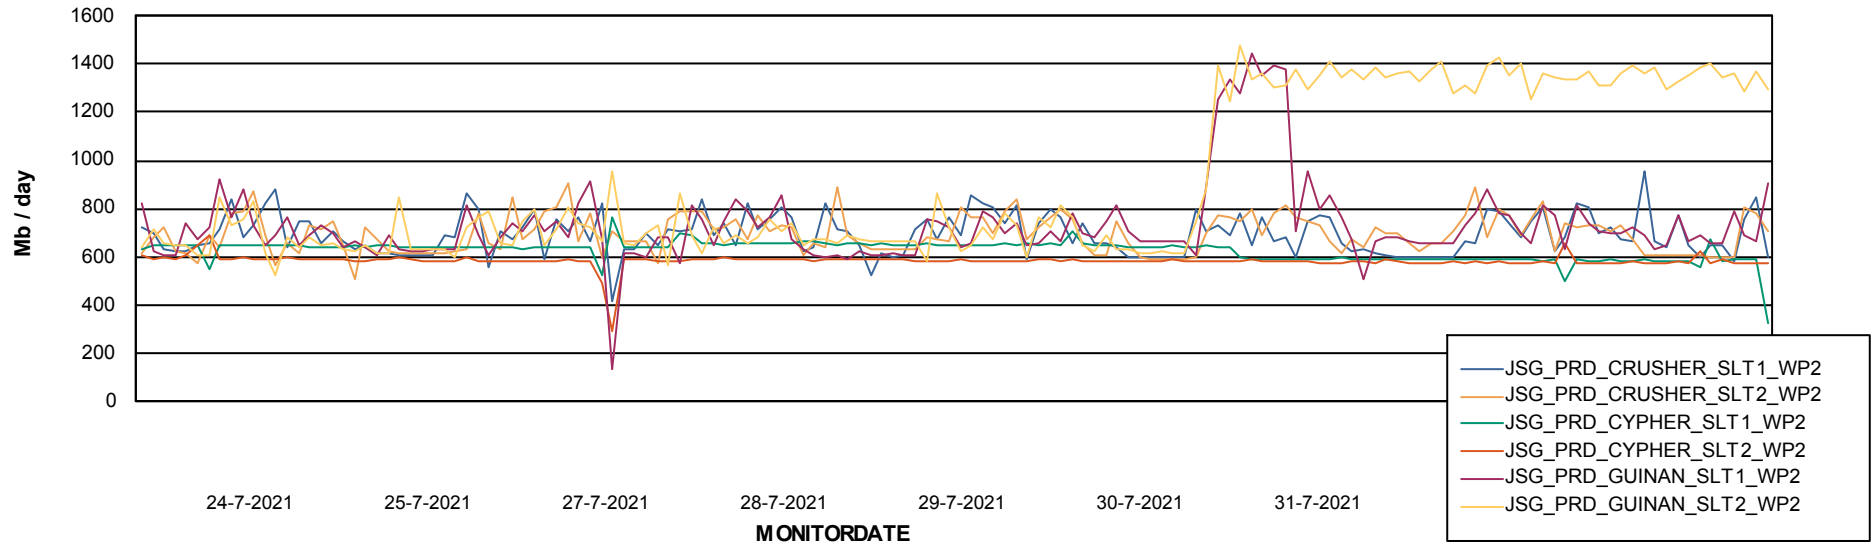

ABSSolute Web Component Services

Avg memory used per ABS Web component