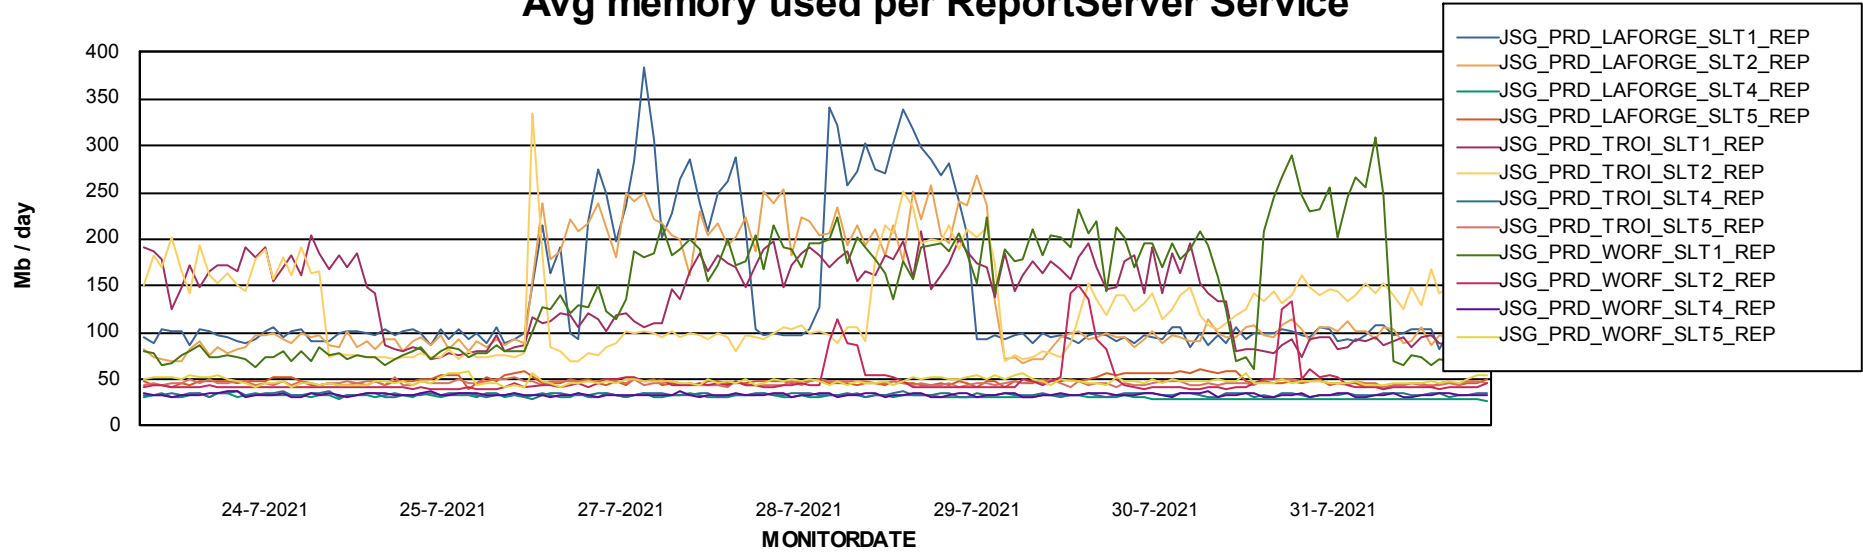

ABSSolute Application ReportServer Services

Avg memory used per ReportServer Service