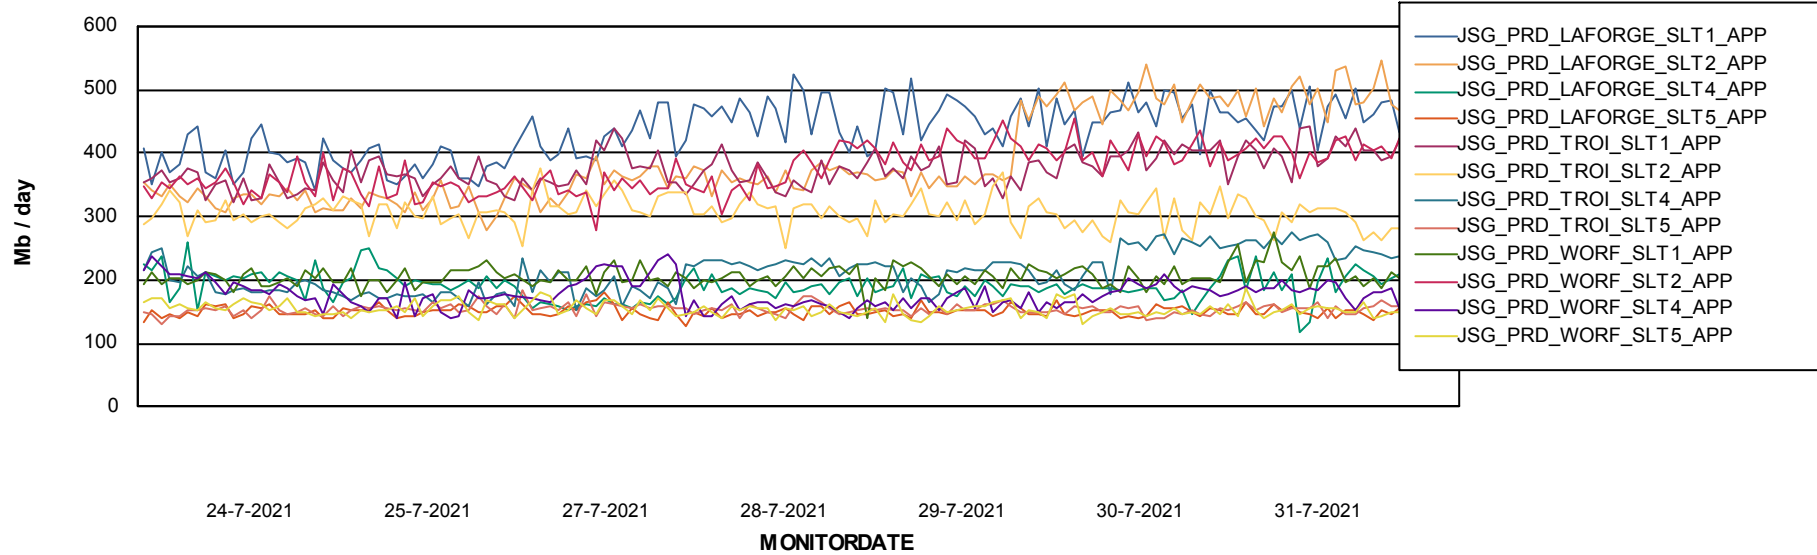

ABSSolute Application Server Services

Avg memory used per ABS Server Service