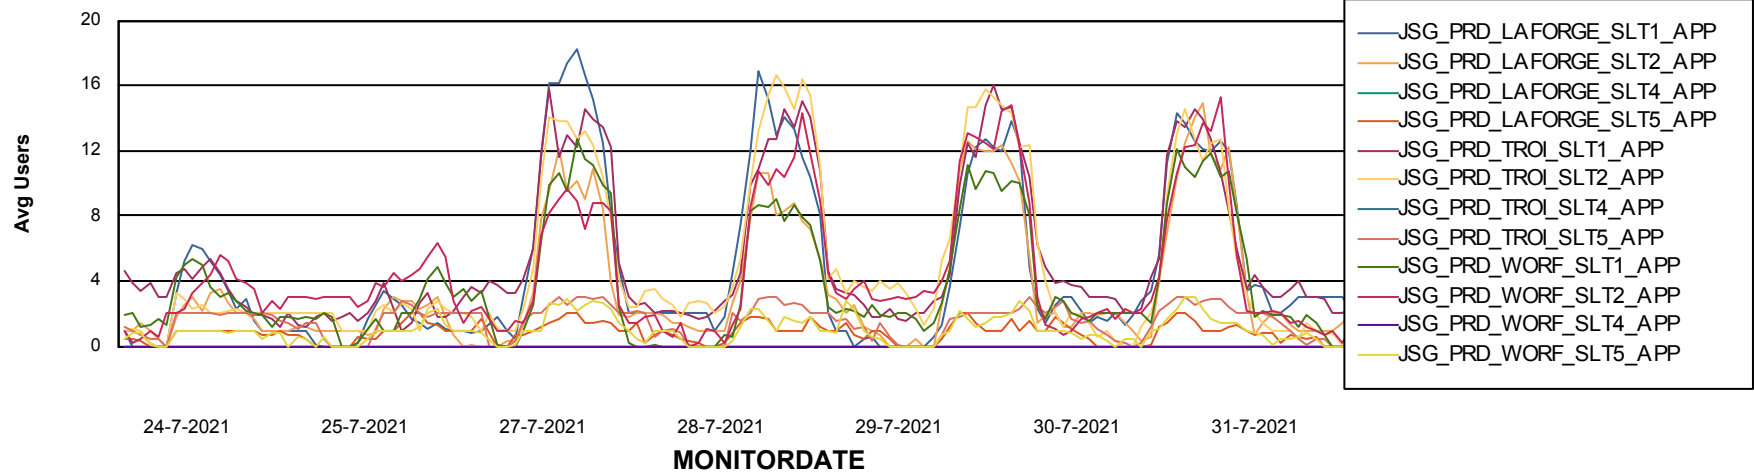

Avg users per day per ABS server