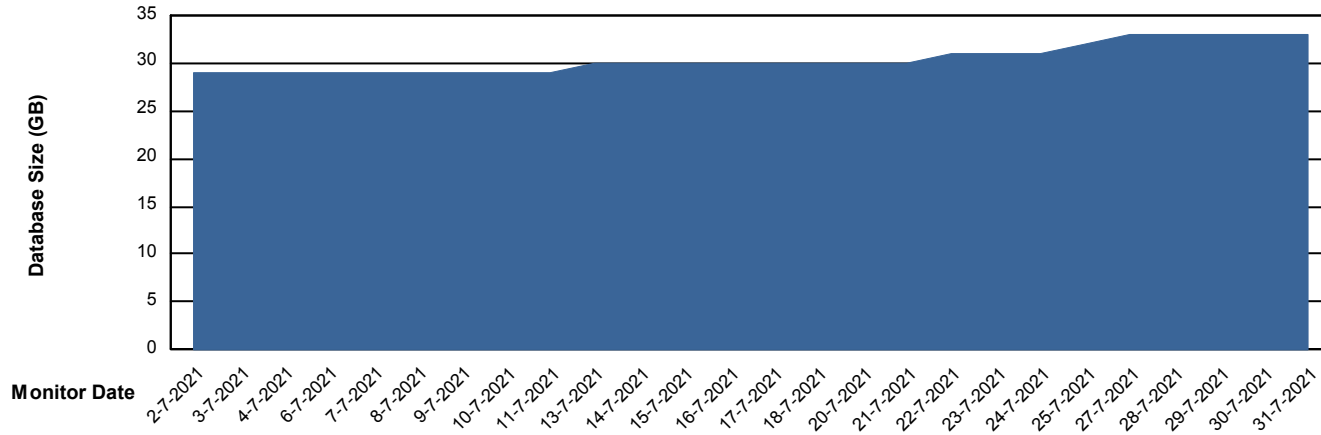

DATABASE SIZE JSG_PRD_PICARD_DB

Database growth over last month