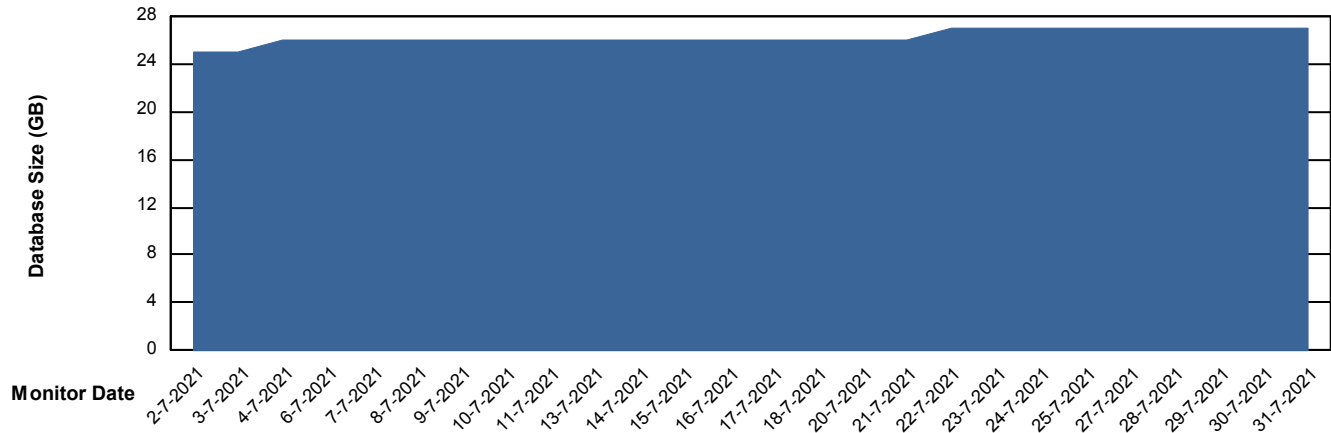

DATABASE SIZE HUE_PRD_S-ORAPROD_DB

Database growth over last month