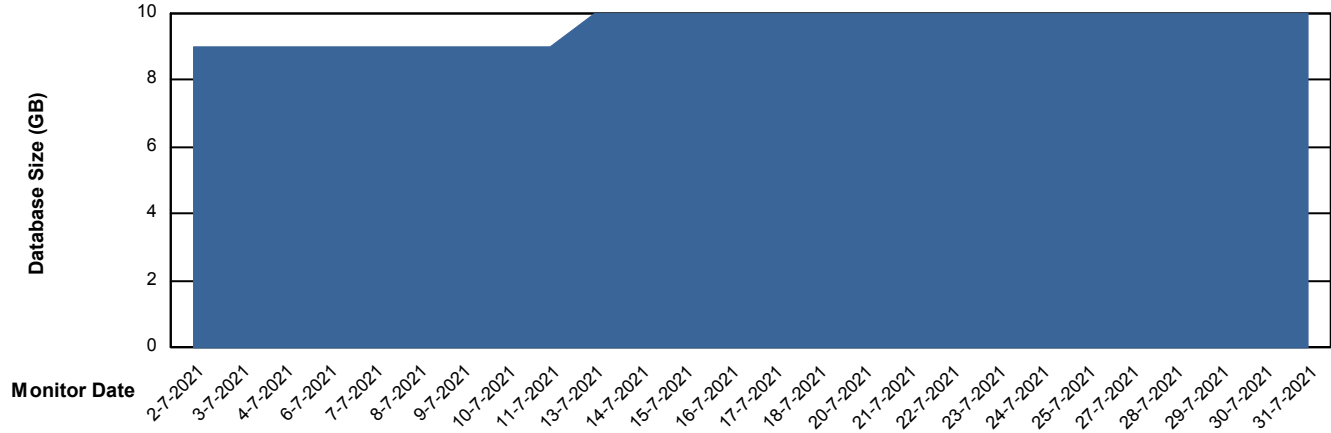

DATABASE SIZE HUE_PRD_S-ORABI_DB

Database growth over last month