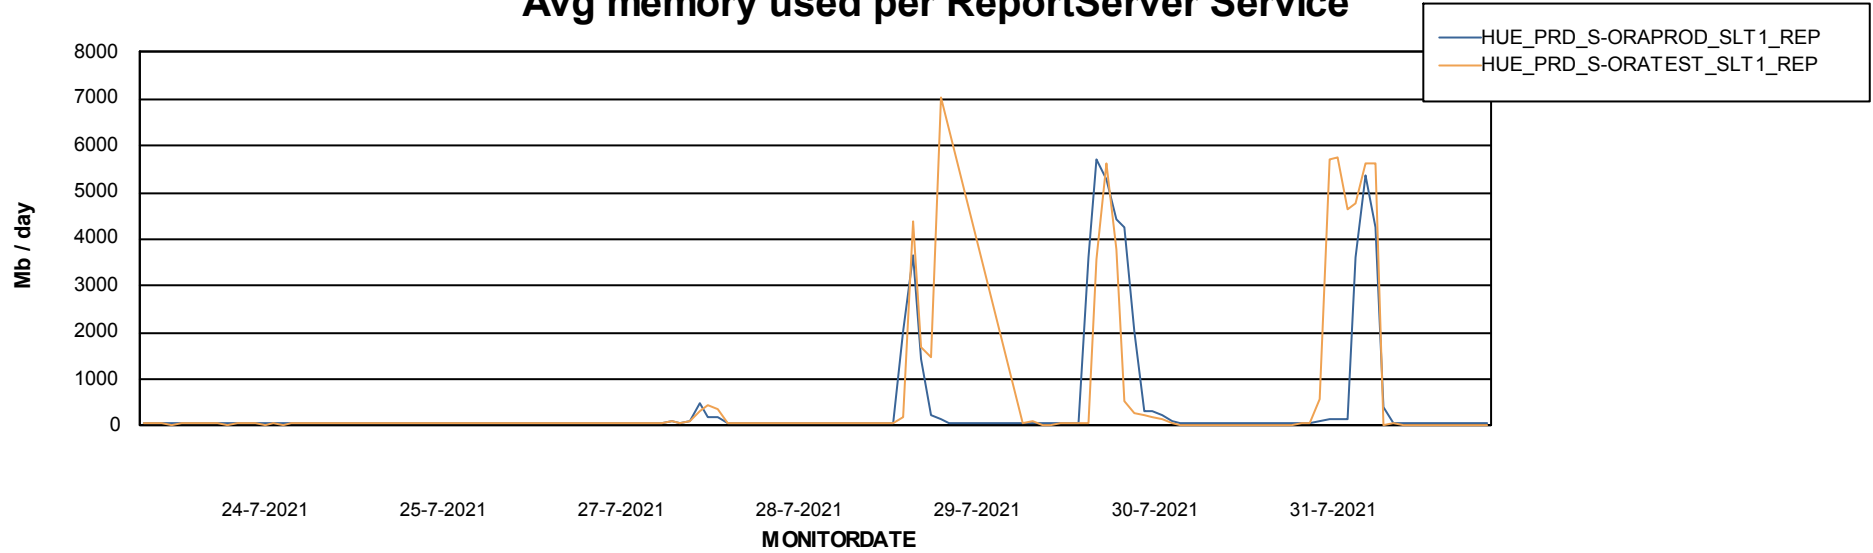

ABSSolute Application ReportServer Services

Avg memory used per ReportServer Service