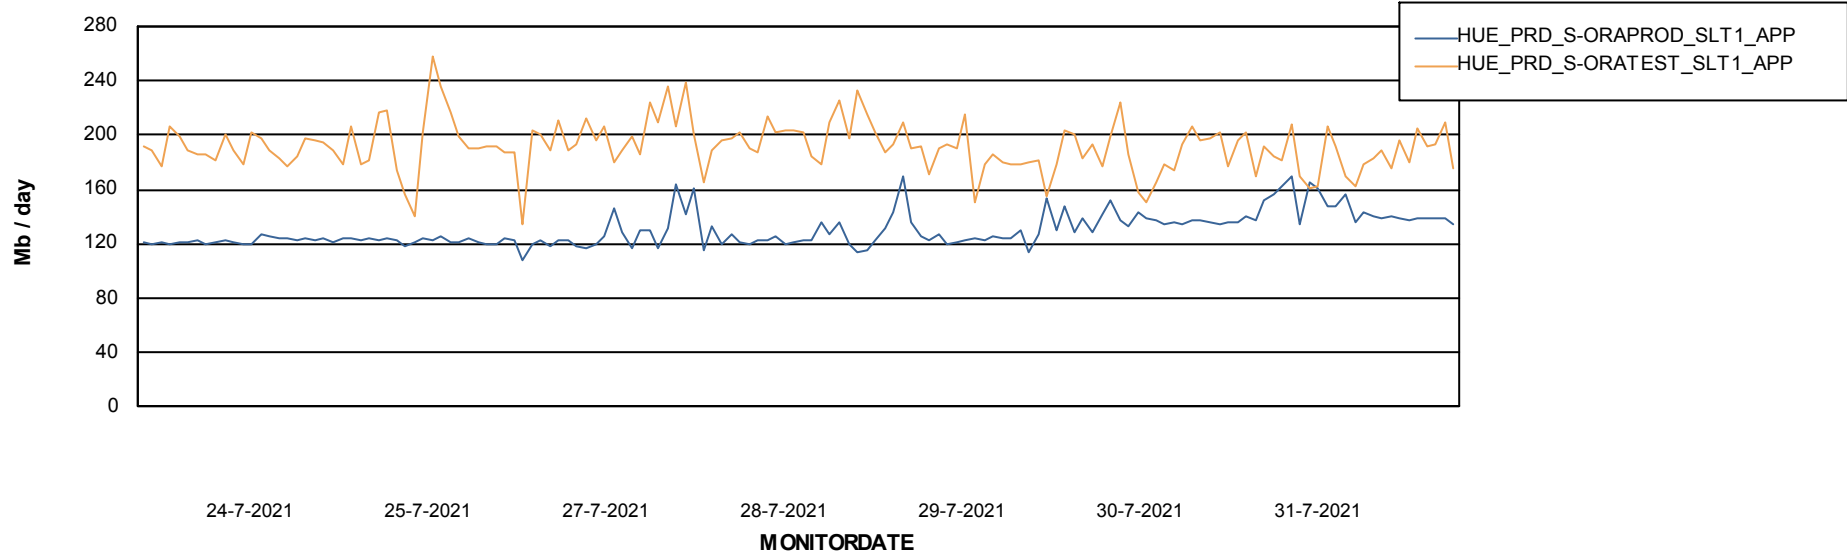

ABSSolute Application Server Services

Avg memory used per ABS Server Service