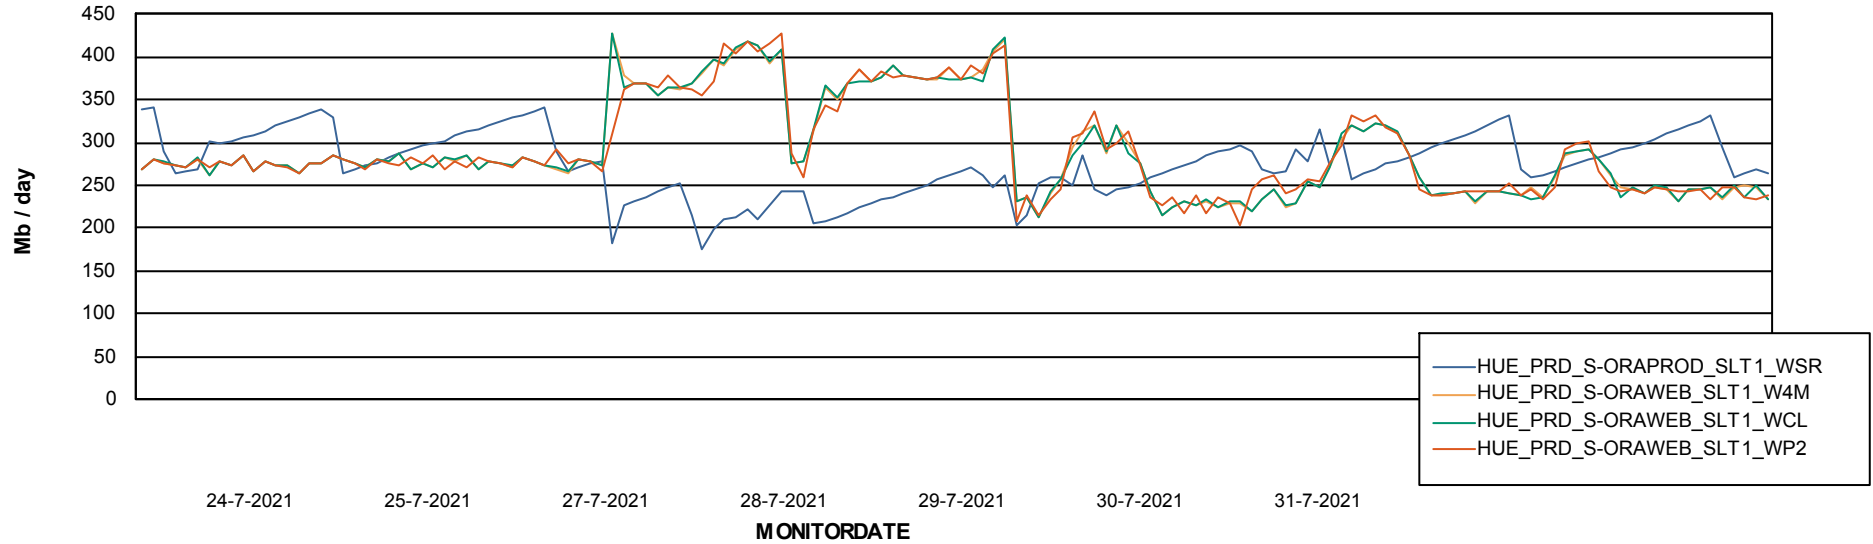

ABSSolute Application ReportServer Services

Avg memory used per ReportServer Service

Weekly SLA Customer Report

Customer HUE_Production
Database ID 104

ABSSolute Web Component Services

Avg memory used per ABS Web component