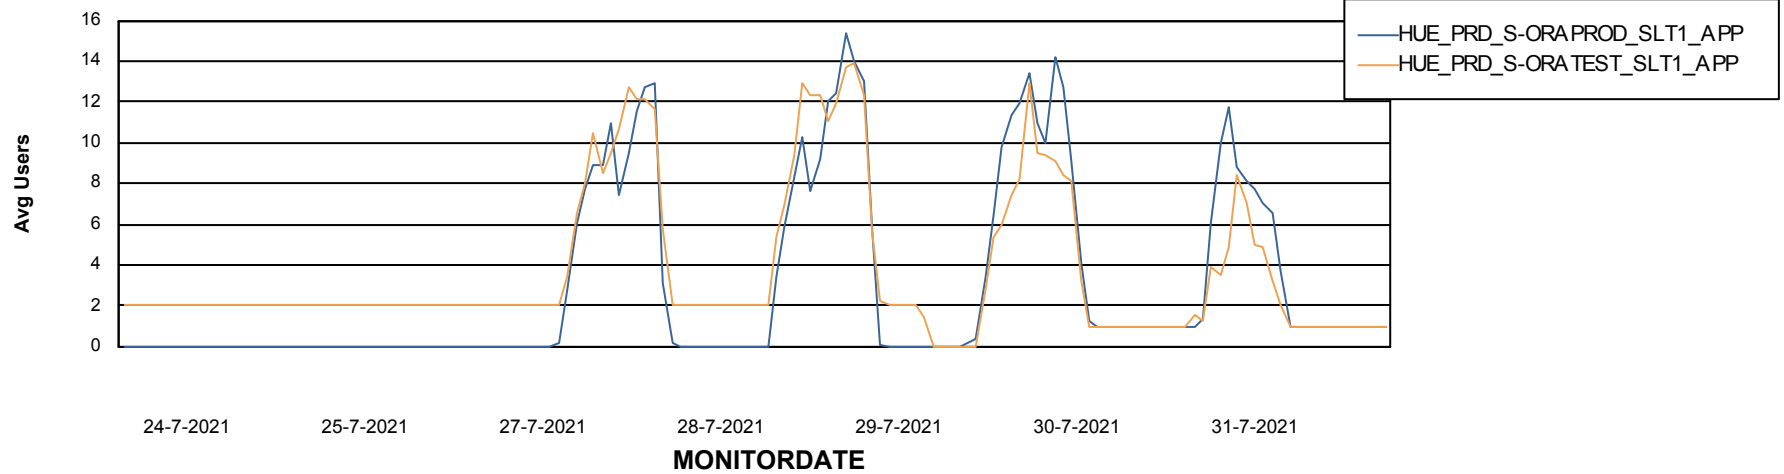

Weekly SLA Customer Report

Customer HUE_Production
Database ID 104

ABSSolute Application Server Services

Avg memory used per ABS Server Service

Avg users per day per ABS server

Weekly SLA Customer Report

Customer HUE_Production
Database ID 104