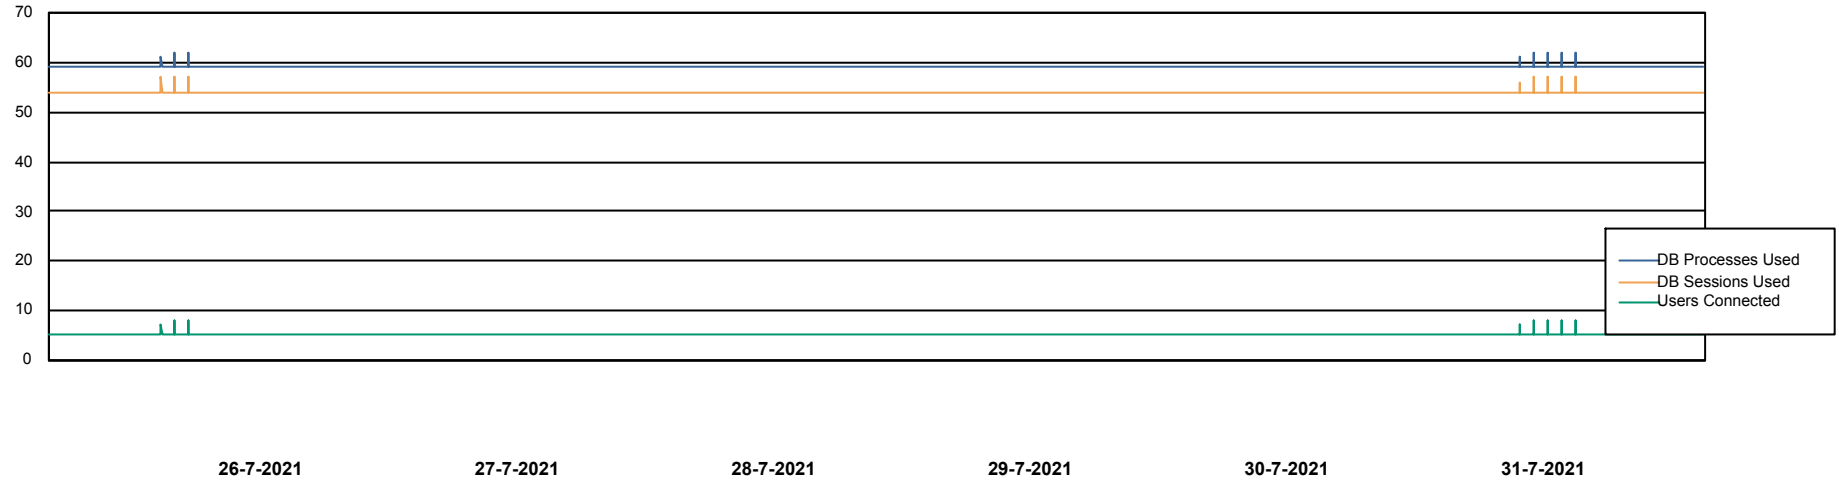

Weekly SLA Customer Report

Customer ELJ Production
Database ID 72

Database Performance ELJDB_PRD_BI

Weekly SLA Customer Report

Customer ELJ Production
Database ID 72

Database Performance ELJDB_Production

Weekly SLA Customer Report

Customer ELJ Production
Database ID 72

Database Performance ELJDB_Standby

Weekly SLA Customer Report

Customer ELJ Production
Database ID 72

DATABASE SIZE ELJDB_PRD_BI

Database growth over last month

DATABASE SIZE ELJDB_Production