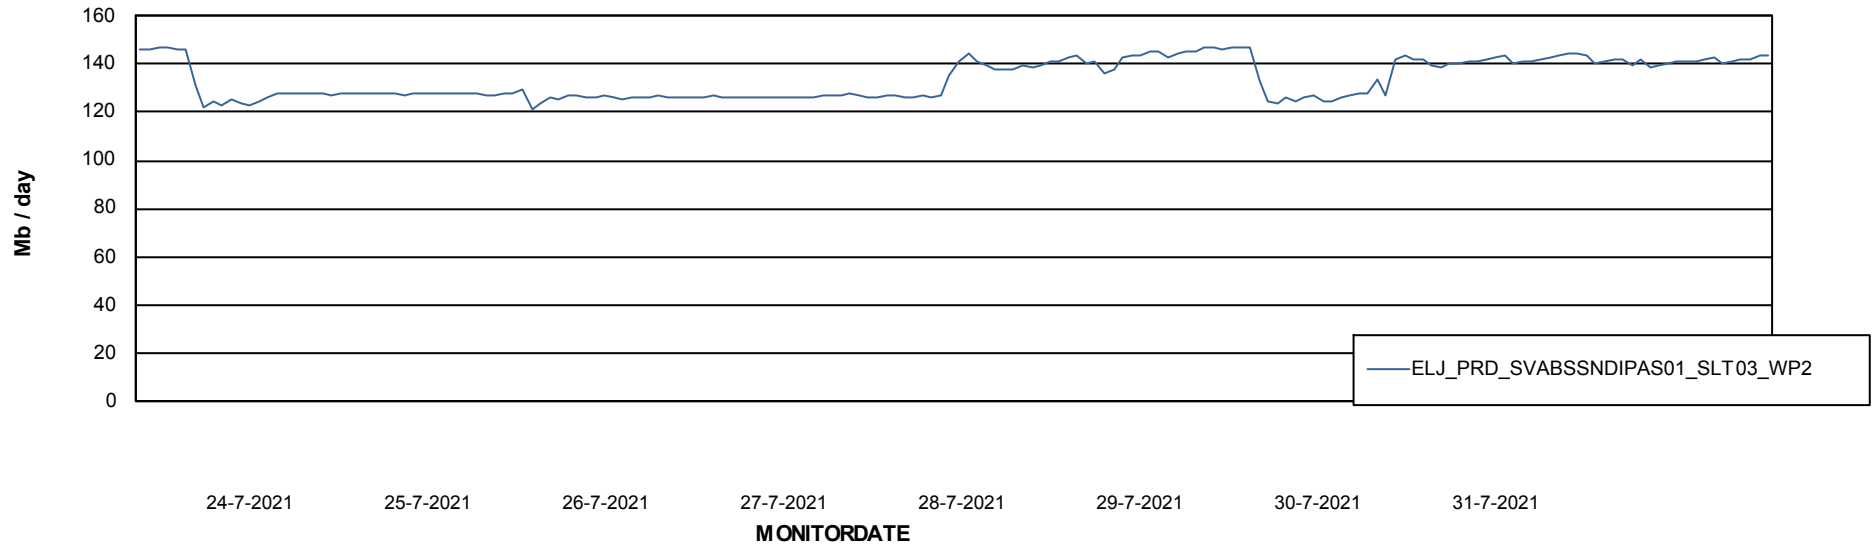

ABSSolute Application ReportServer Services

Avg memory used per ReportServer Service

Weekly SLA Customer Report

Customer ELJ Production
Database ID 72

ABSSolute Web Component Services

Avg memory used per ABS Web component