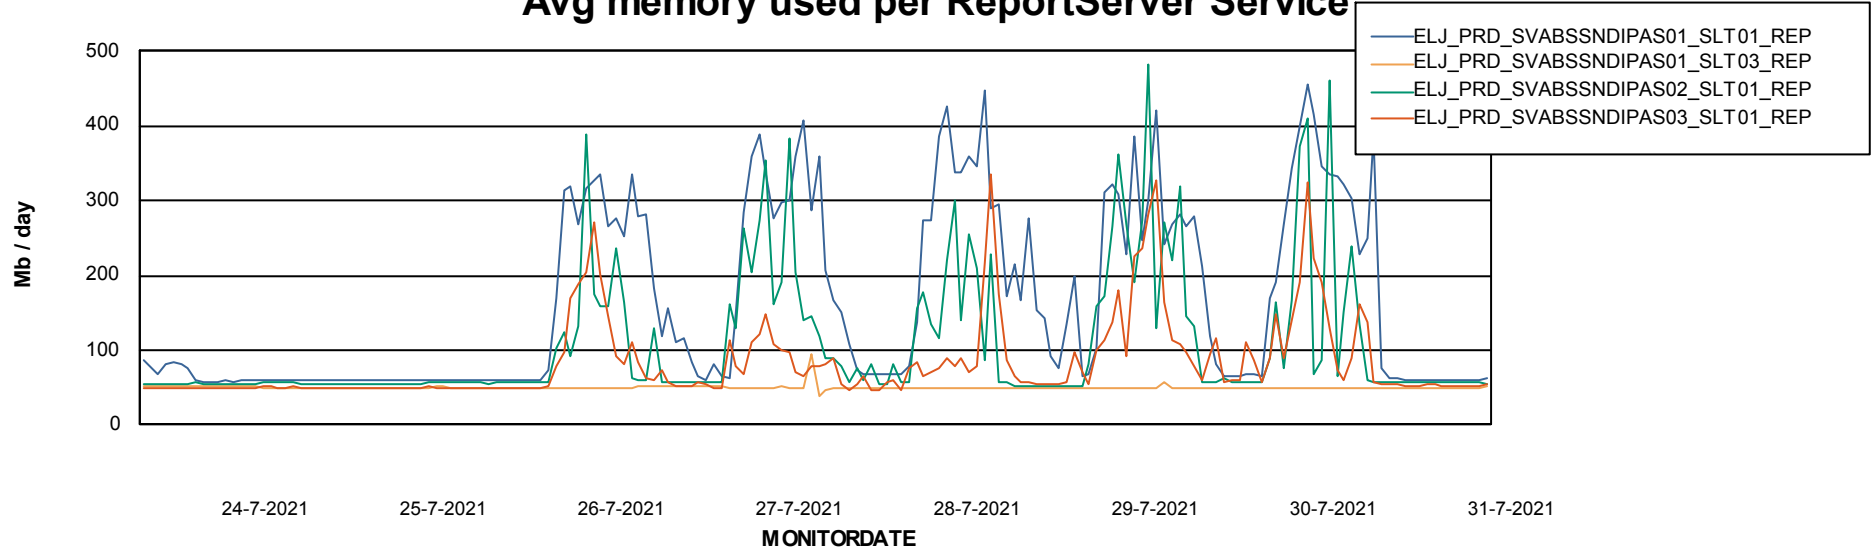

ABSSolute Application ReportServer Services

Avg memory used per ReportServer Service