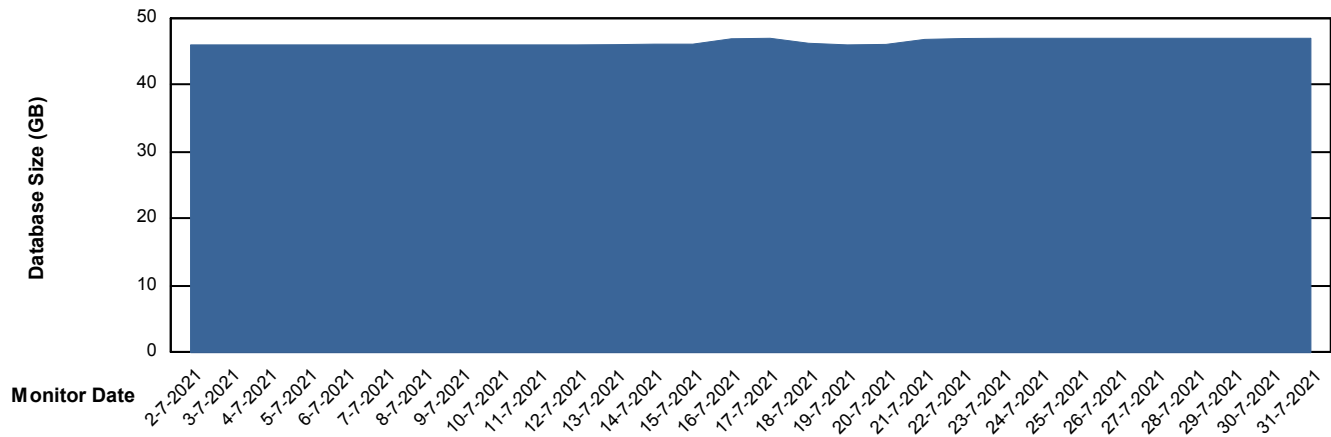

DATABASE SIZE ELJDB_Production

Database growth over last month