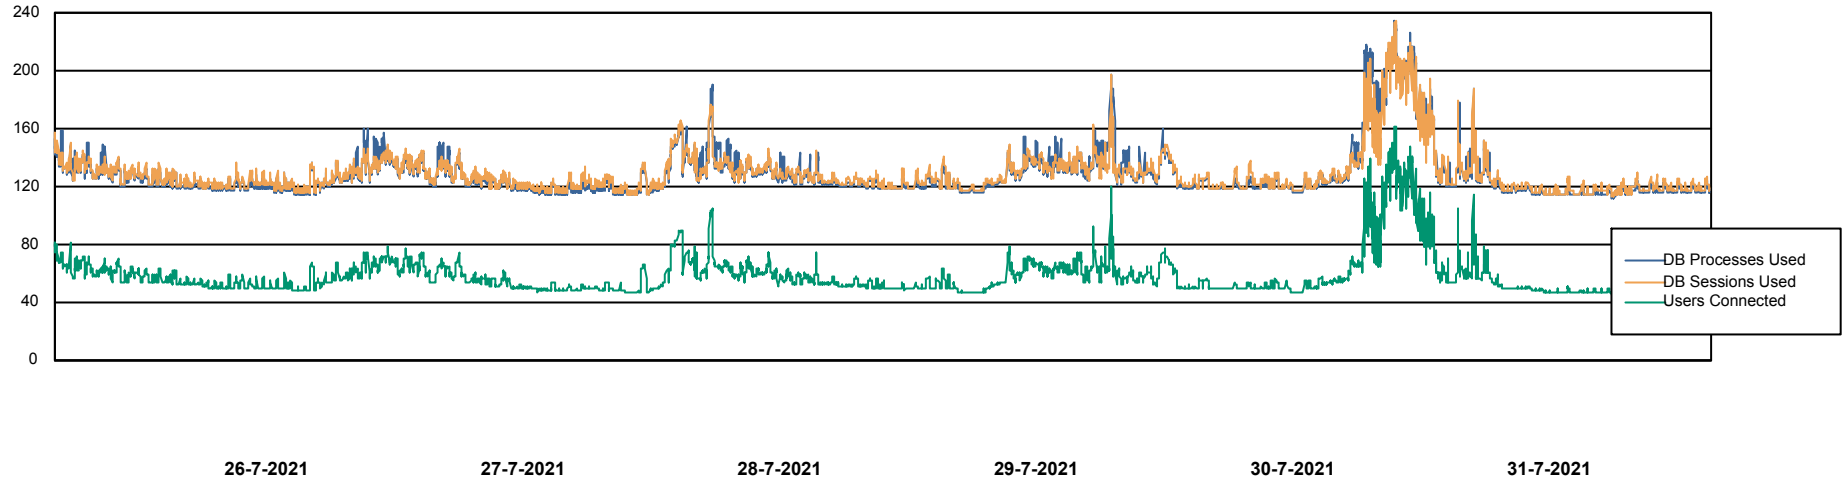

Weekly SLA Customer Report

Customer ELJ Production
Database ID 72

Database Performance ELJDB_PRD_BI

Weekly SLA Customer Report

Customer ELJ Production
Database ID 72

Database Performance ELJDB_Production

Weekly SLA Customer Report