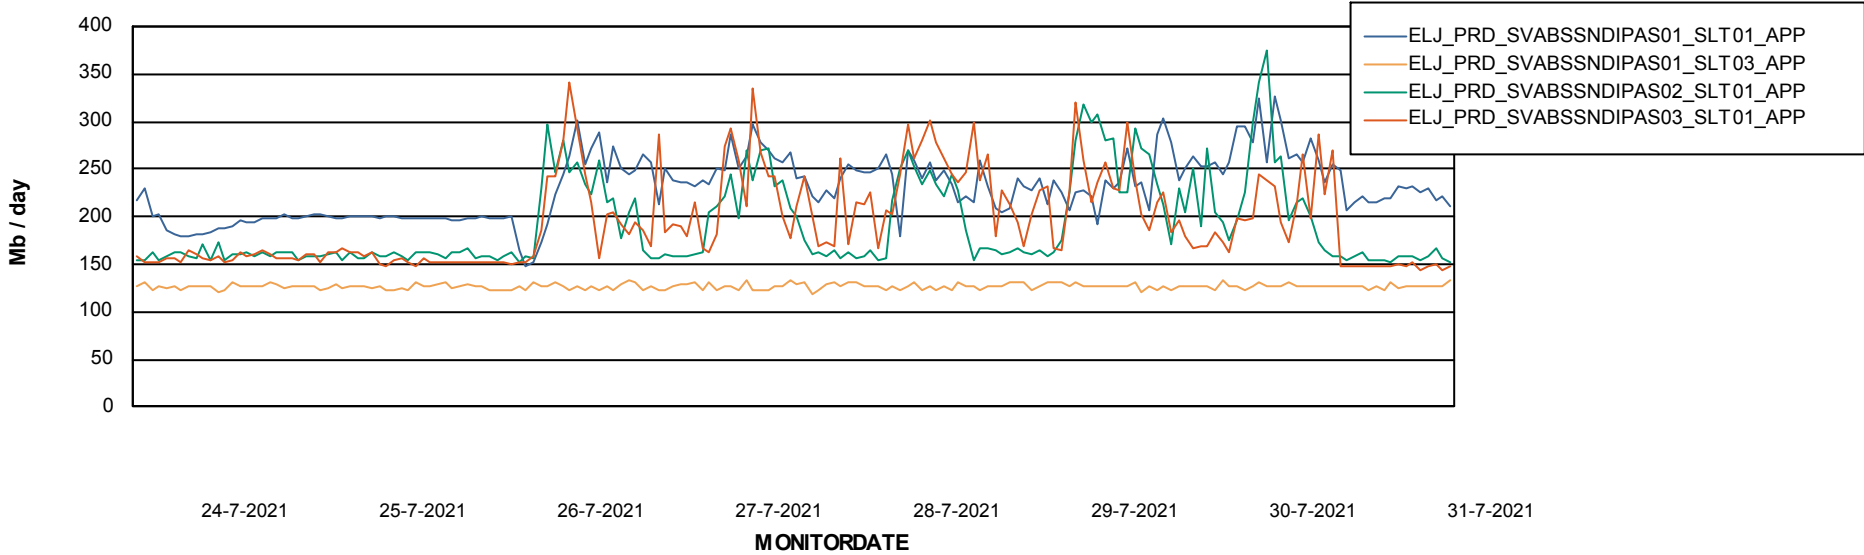

BI Status and last ETL error for ELJDB_PRD_BI

	zo 25/7/2021	ma 26/7/2021	di 27/7/2021	wo 28/7/2021	do 29/7/2021	vr 30/7/2021	za 31/7/2021
ABS DataWarehouse ETL Health	OK	OK	OK	OK	OK	OK	OK
ABS DWHStaging ETL Health	OK	OK	OK	OK	OK	OK	OK

Weekly SLA Customer Report

Customer ELJ Production
Database ID 72

ABSSolute Application Server Services

Avg memory used per ABS Server Service

Avg users per day per ABS server

Weekly SLA Customer Report

Customer ELJ Production
Database ID 72