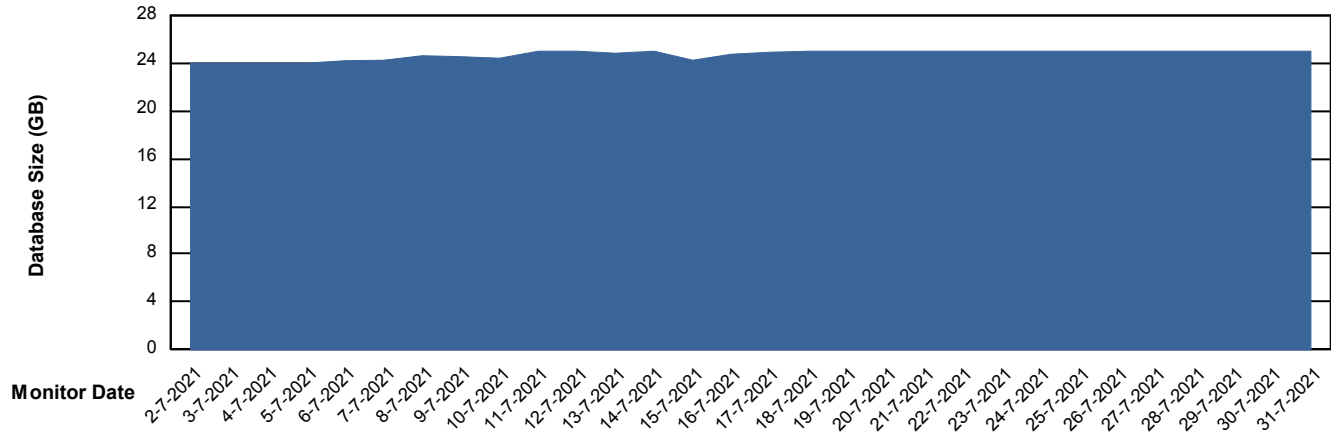

Customer ELJ Production
Database ID 72

Database Performance ELJDB_Standby

Weekly SLA Customer Report

Customer ELJ Production
Database ID 72

DATABASE SIZE ELJDB_PRD_BI

Database growth over last month

DATABASE SIZE ELJDB_Production