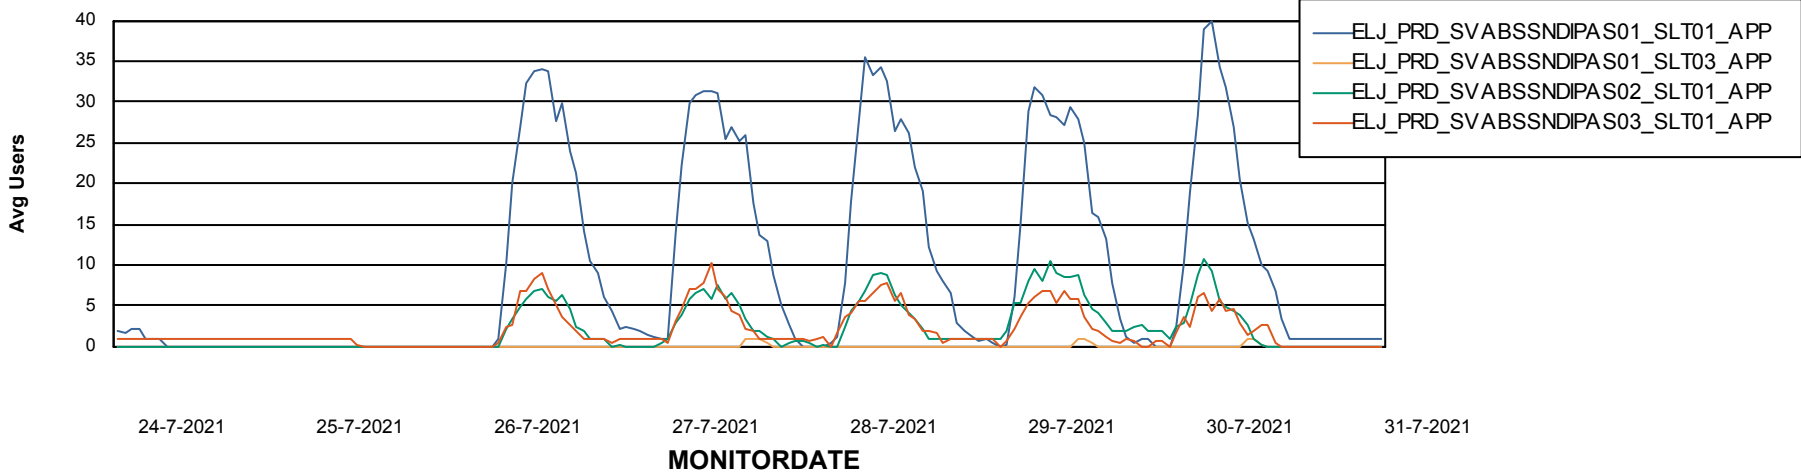

Weekly SLA Customer Report

Customer ELJ Production
Database ID 72

ABSSolute Application Server Services

Avg memory used per ABS Server Service

Avg users per day per ABS server

Weekly SLA Customer Report

Customer ELJ Production
Database ID 72