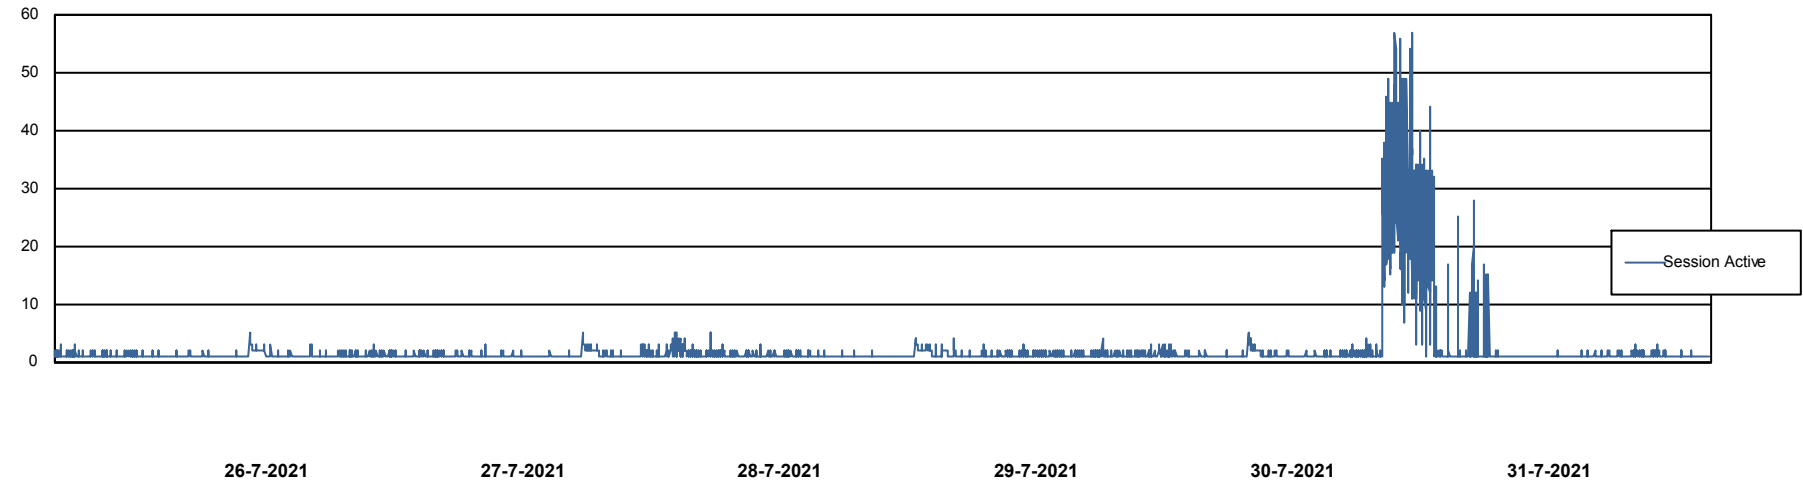

Weekly SLA Customer Report

Customer ELJ Production
Database ID 72

Database Performance ELJDB_PRD_BI

Weekly SLA Customer Report

Customer ELJ Production
Database ID 72

Database Performance ELJDB_Production

Weekly SLA Customer Report