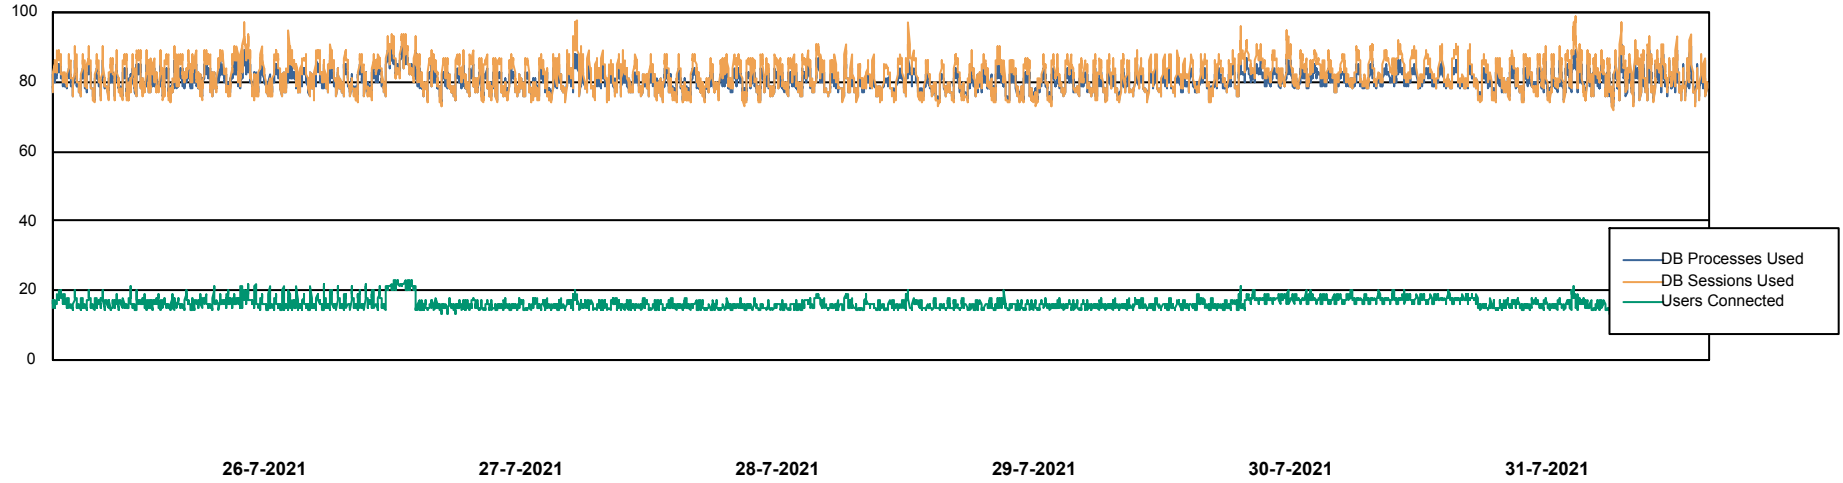

Database Performance ELJDB_PRD_BI