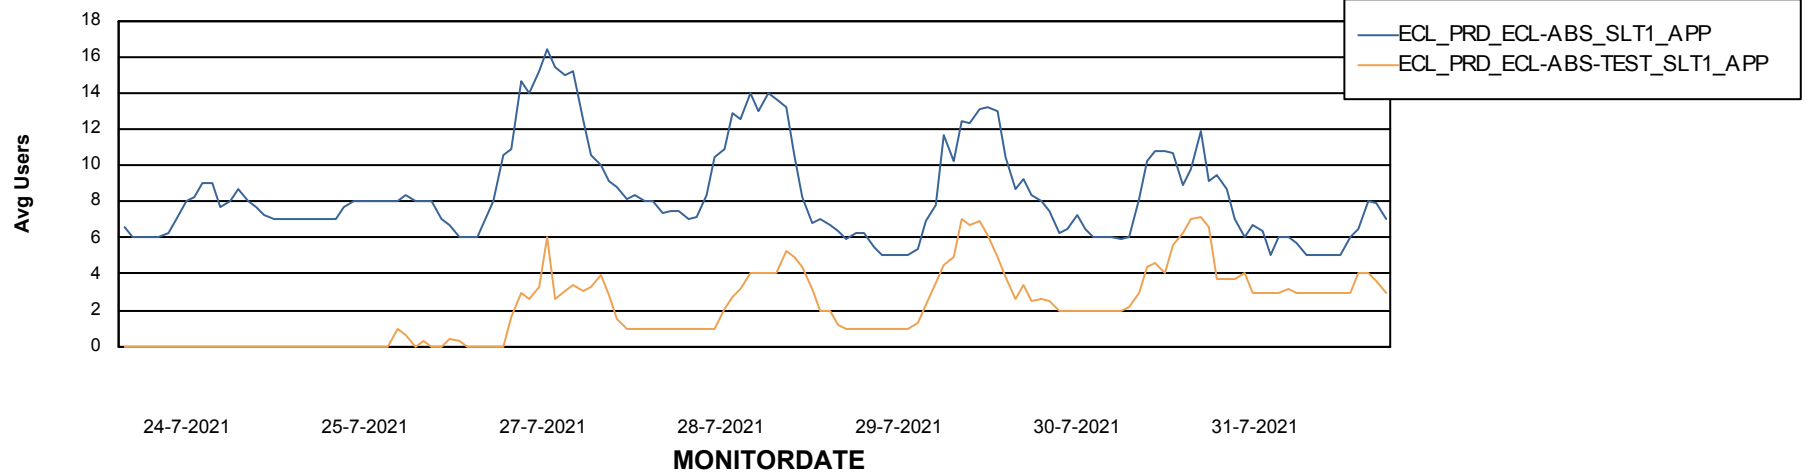

Avg users per day per ABS server