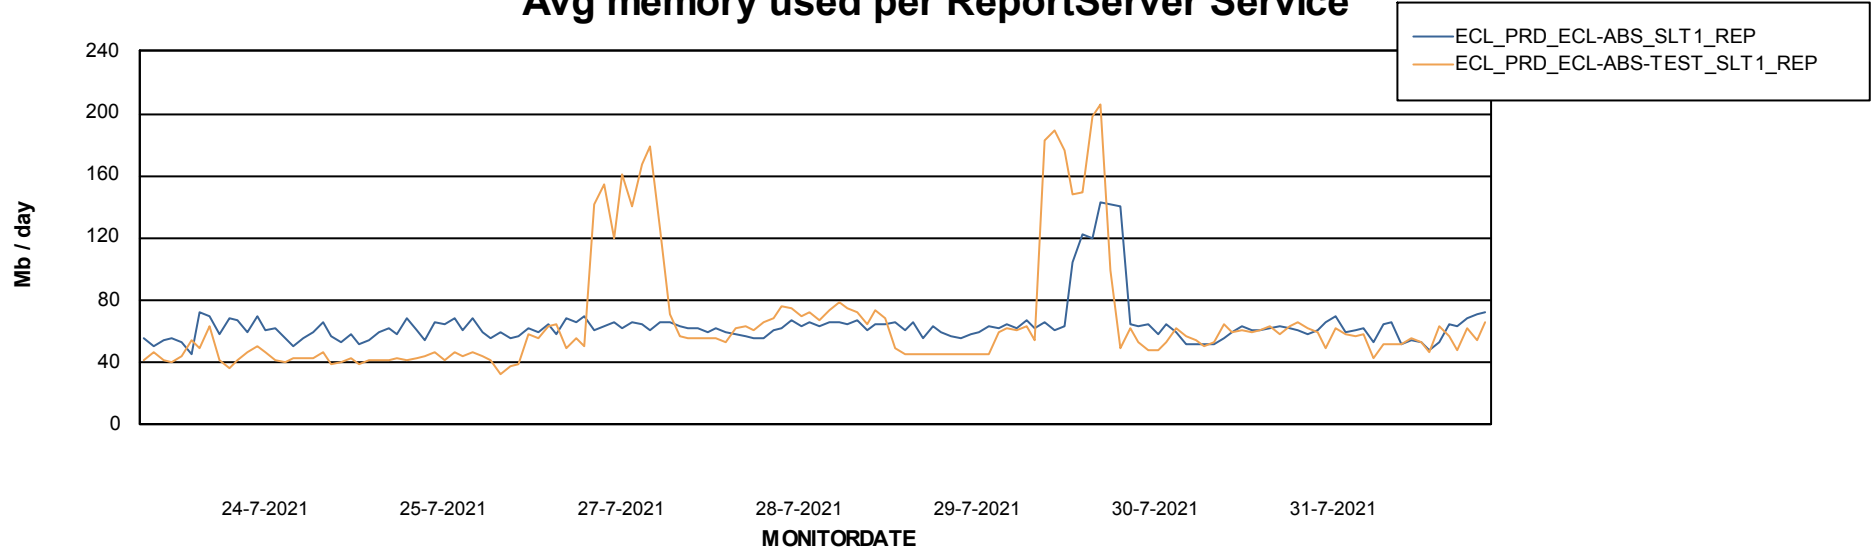

ABSSolute Application ReportServer Services

Avg memory used per ReportServer Service