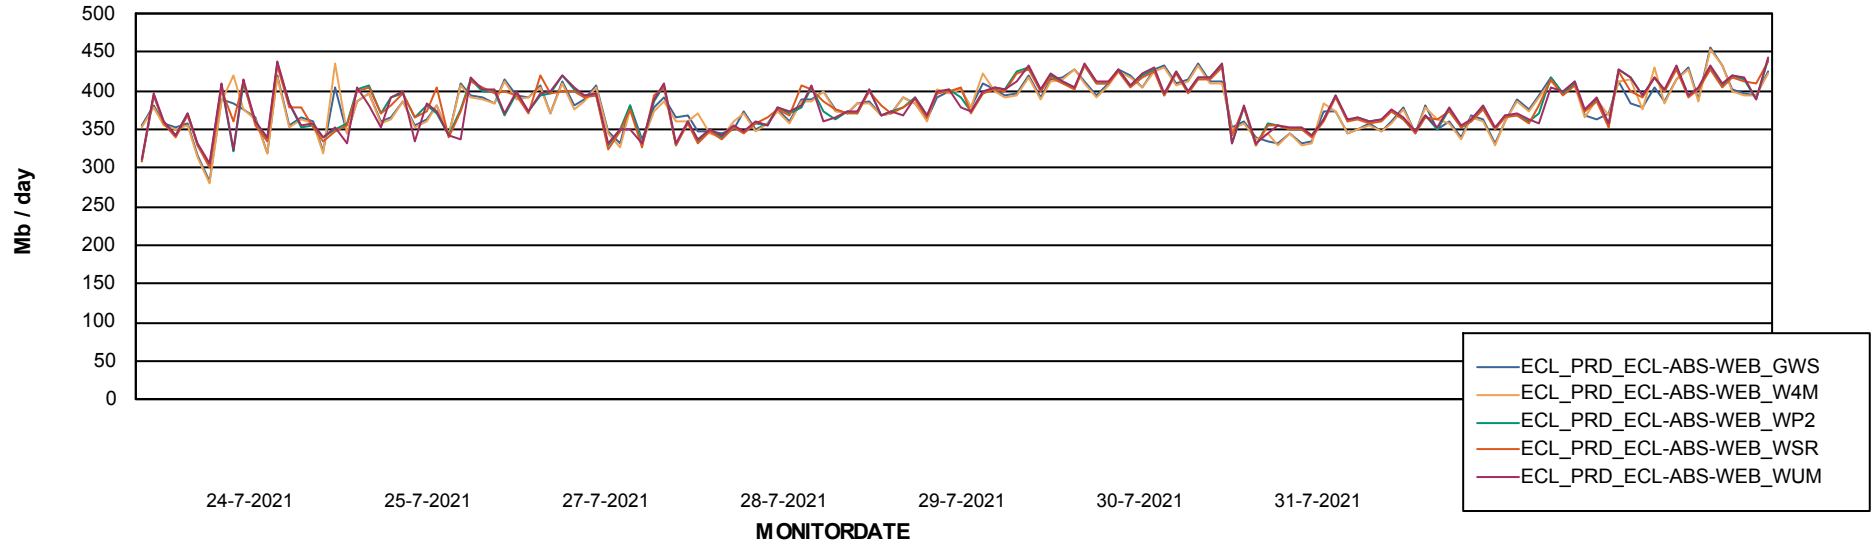

ABSSolute Web Component Services

Avg memory used per ABS Web component