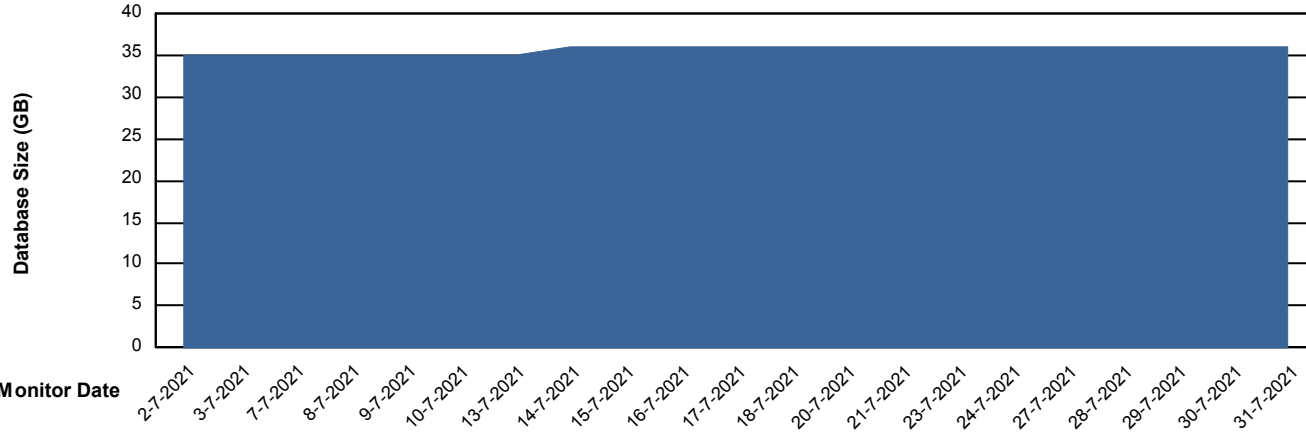

DATABASE SIZE ECLDB_Production

Database growth over last month