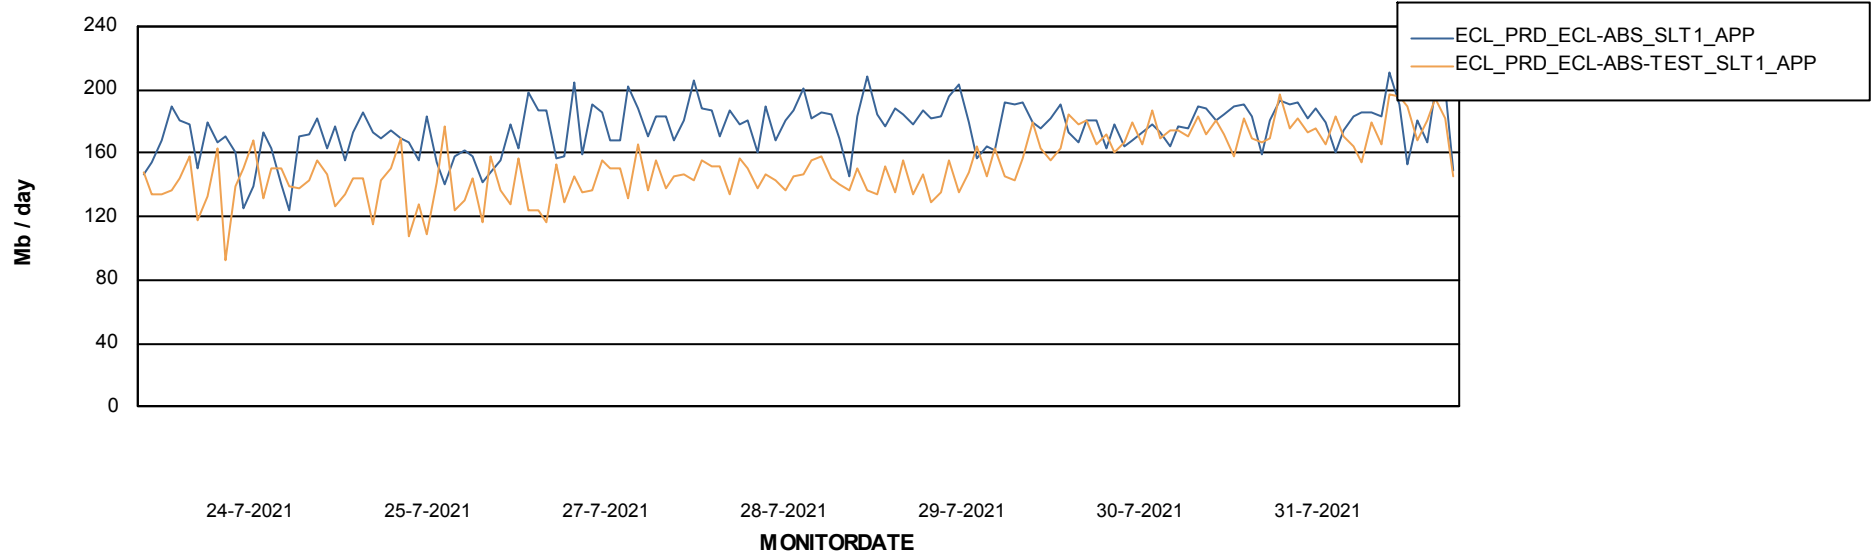

ABSSolute Application Server Services

Avg memory used per ABS Server Service