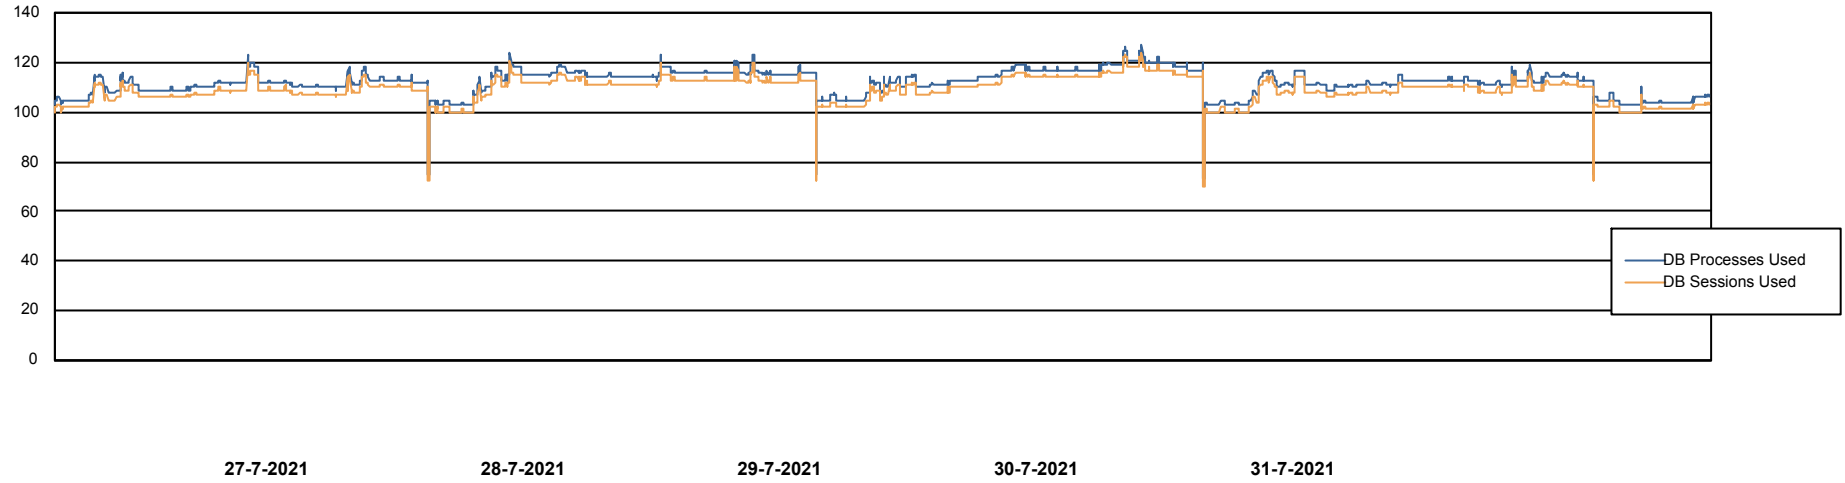

Weekly SLA Customer Report

Customer DFD_Production
Database ID 39

Harddisk Usage DFD_PRD_ORACLE1

| | Free disk space on C: (%) | Total disk space on C: (Gb) | Used disk space on C: (Gb) | Free disk space on D: (%) | Total disk space on D: (Gb) | Used disk space on D: (Gb) | Free disk space on E: (%) | Total disk space on E: (Gb) | Used disk space on E: (Gb) | Free disk space on F: (%) |
|-----------|---------------------------|-----------------------------|----------------------------|---------------------------|-----------------------------|----------------------------|---------------------------|-----------------------------|----------------------------|---------------------------|
| 31-7-2021 | 24 | 78 | 59 | 72 | 479 | 132 | 21 | 550 | 435 | 66 |
| 30-7-2021 | 24 | 78 | 59 | 72 | 479 | 132 | 21 | 550 | 436 | 66 |
| 29-7-2021 | 24 | 78 | 59 | 72 | 479 | 132 | 21 | 550 | 436 | 66 |
| 28-7-2021 | 24 | 78 | 59 | 72 | 479 | 132 | 21 | 550 | 436 | 66 |
| 27-7-2021 | 24 | 78 | 59 | 72 | 479 | 132 | 21 | 550 | 436 | 66 |
| 26-7-2021 | 24 | 0 | 0 | 72 | 0 | 0 | 21 | 0 | 0 | 66 |
| 25-7-2021 | 24 | 78 | 59 | 72 | 479 | 132 | 21 | 550 | 435 | 66 |

Weekly SLA Customer Report

Customer DFD_Production
Database ID 39

Database Performance DFDDDB_Production

Weekly SLA Customer Report

Customer DFD_Production
Database ID 39

Database Performance DFDDDBI_Production