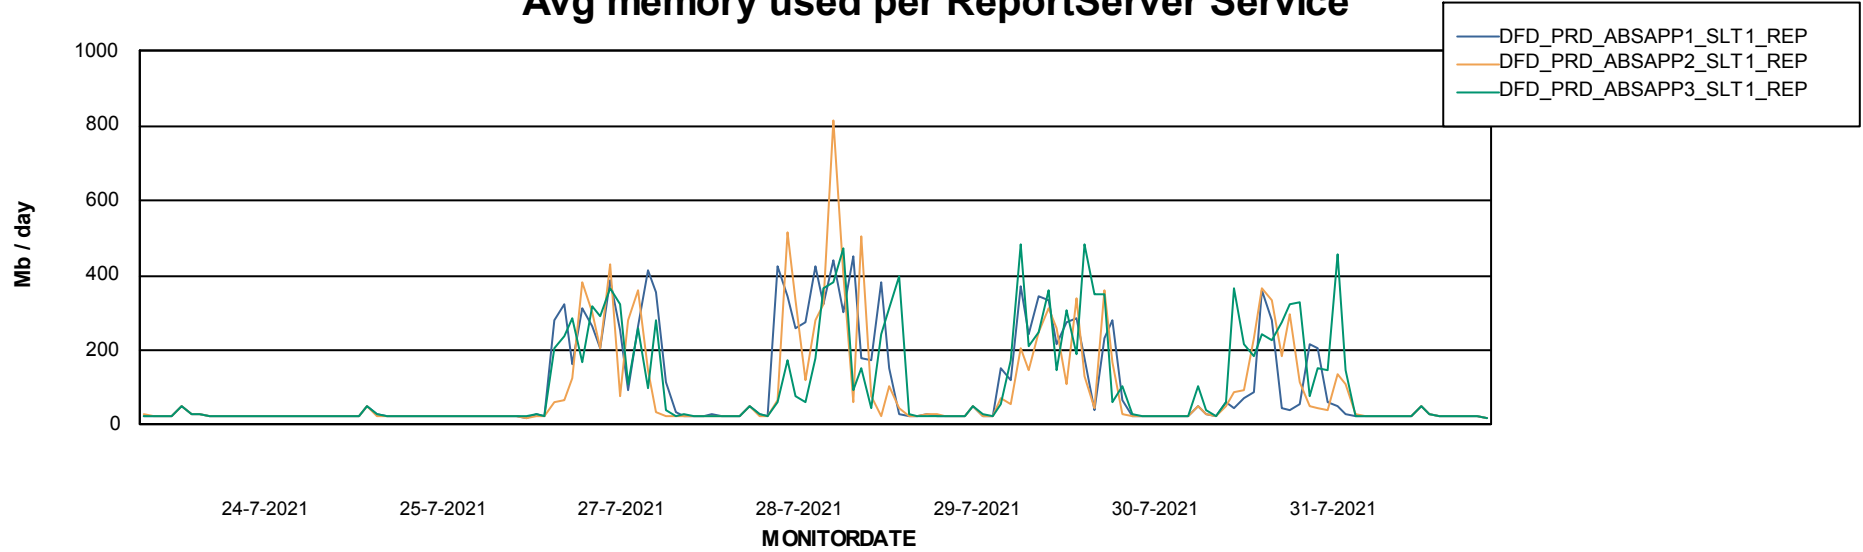

ABSSolute Application ReportServer Services

Avg memory used per ReportServer Service