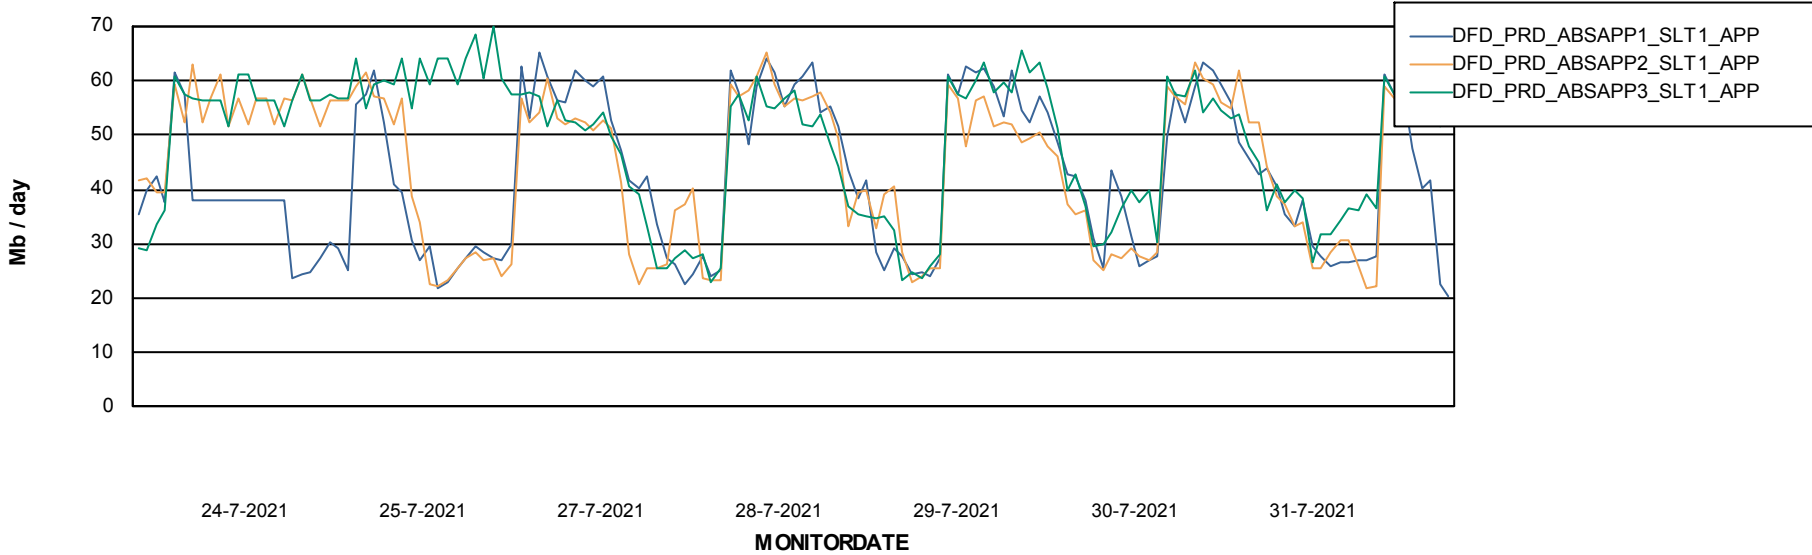

Weekly SLA Customer Report

Customer DFD_Production
Database ID 39

Database Performance DFDDDB_Production

Weekly SLA Customer Report

Customer DFD_Production
Database ID 39

Database Performance DFDDDBI_Production

DATABASE SIZE DFDDDB_Production

Database growth over last month

Weekly SLA Customer Report

Customer DFD_Production
Database ID 39

| Database Tablespace | | DFDDB_Production | | |
|---------------------|-----------------|------------------|---------------|-----------------|
| Date | Tablespace Name | Filesize (Gb) | Usedsize (Gb) | Percentage free |
| 31-7-2021 | ABSDATA | 83 | 0 | 100 |
| | INDX | 161 | 0 | 100 |
| 30-7-2021 | ABSDATA | 83 | 0 | 100 |
| | INDX | 161 | 0 | 100 |
| 29-7-2021 | ABSDATA | 83 | 0 | 100 |
| | INDX | 161 | 0 | 100 |
| 28-7-2021 | ABSDATA | 83 | 0 | 100 |
| | INDX | 161 | 0 | 100 |
| 27-7-2021 | ABSDATA | 83 | 0 | 100 |
| | INDX | 161 | 0 | 100 |
| 25-7-2021 | ABSDATA | 83 | 0 | 100 |
| | INDX | 161 | 0 | 100 |

Weekly SLA Customer Report

Customer DFD_Production
Database ID 39

ABSSolute Application Server Services

Avg memory used per ABS Server Service

Avg users per day per ABS server

Weekly SLA Customer Report

Customer DFD_Production
Database ID 39