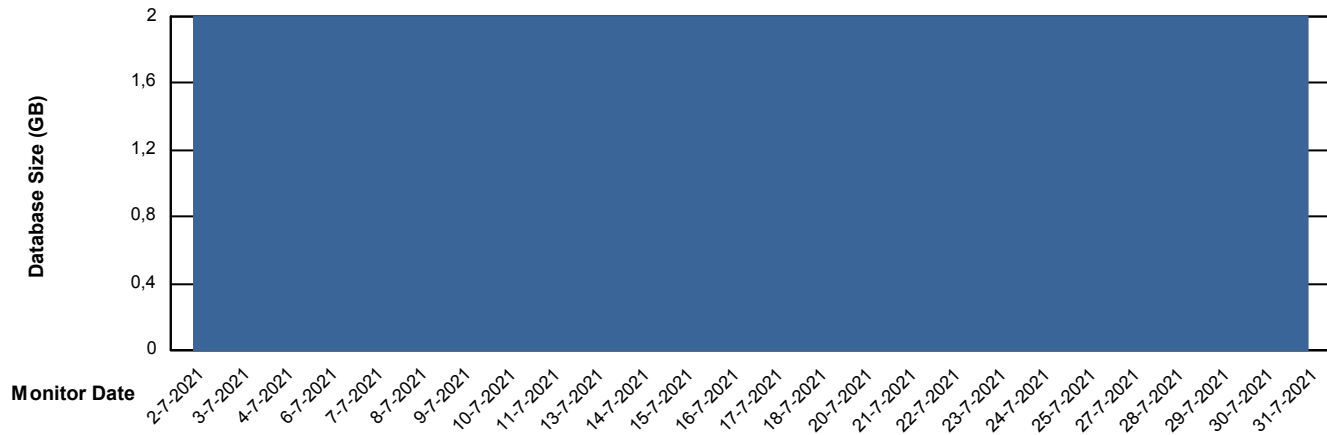

DATABASE SIZE DFDDDB_Production

Database growth over last month