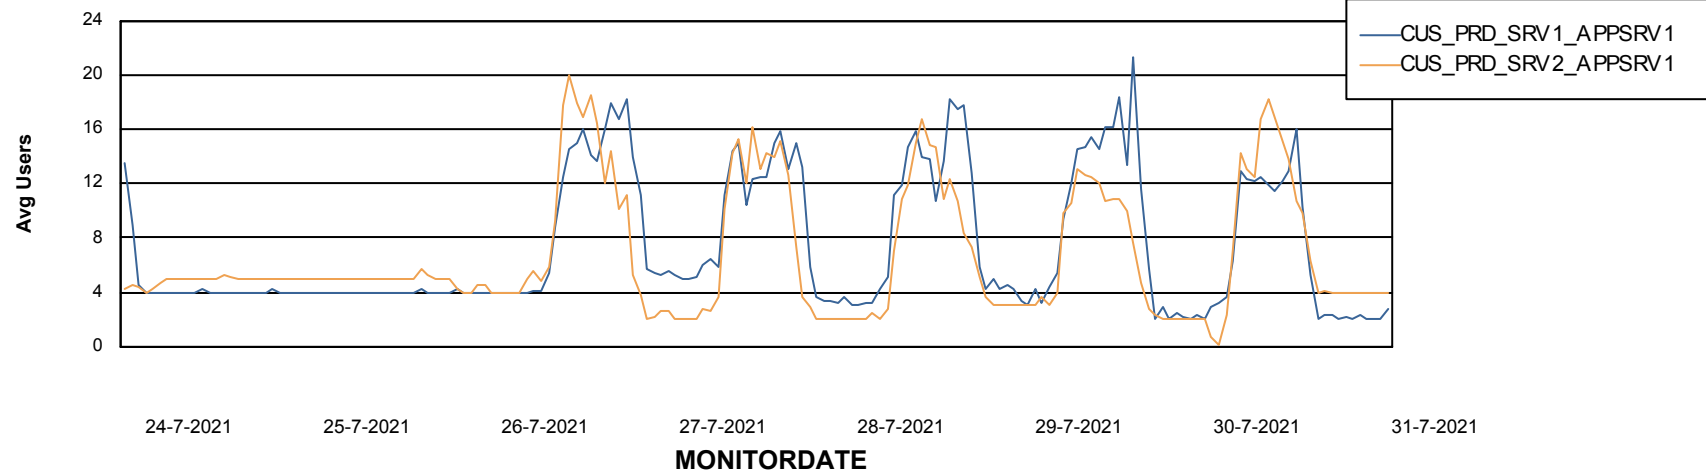

Avg users per day per ABS server