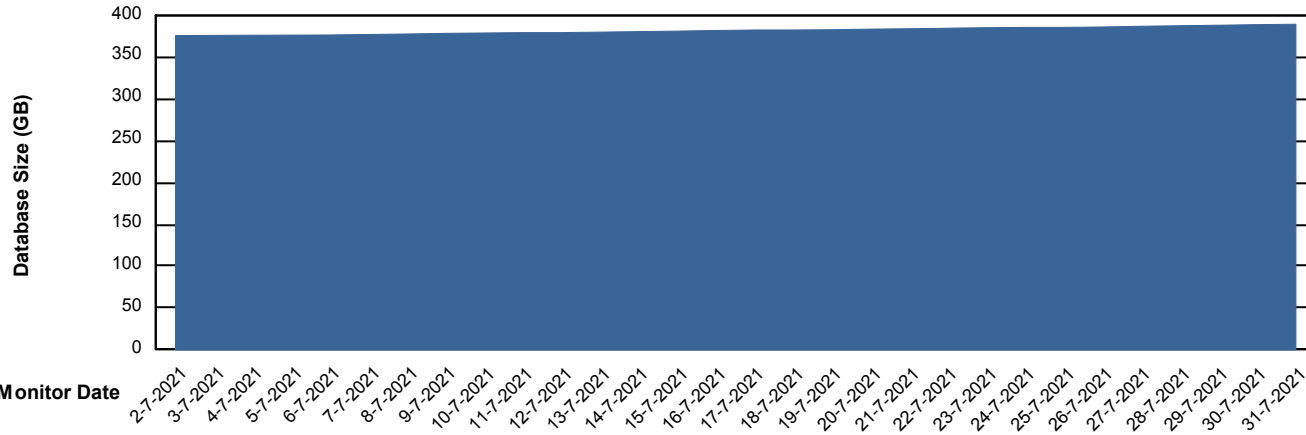

DATABASE SIZE CUS_ProdDB_Primary

Database growth over last month