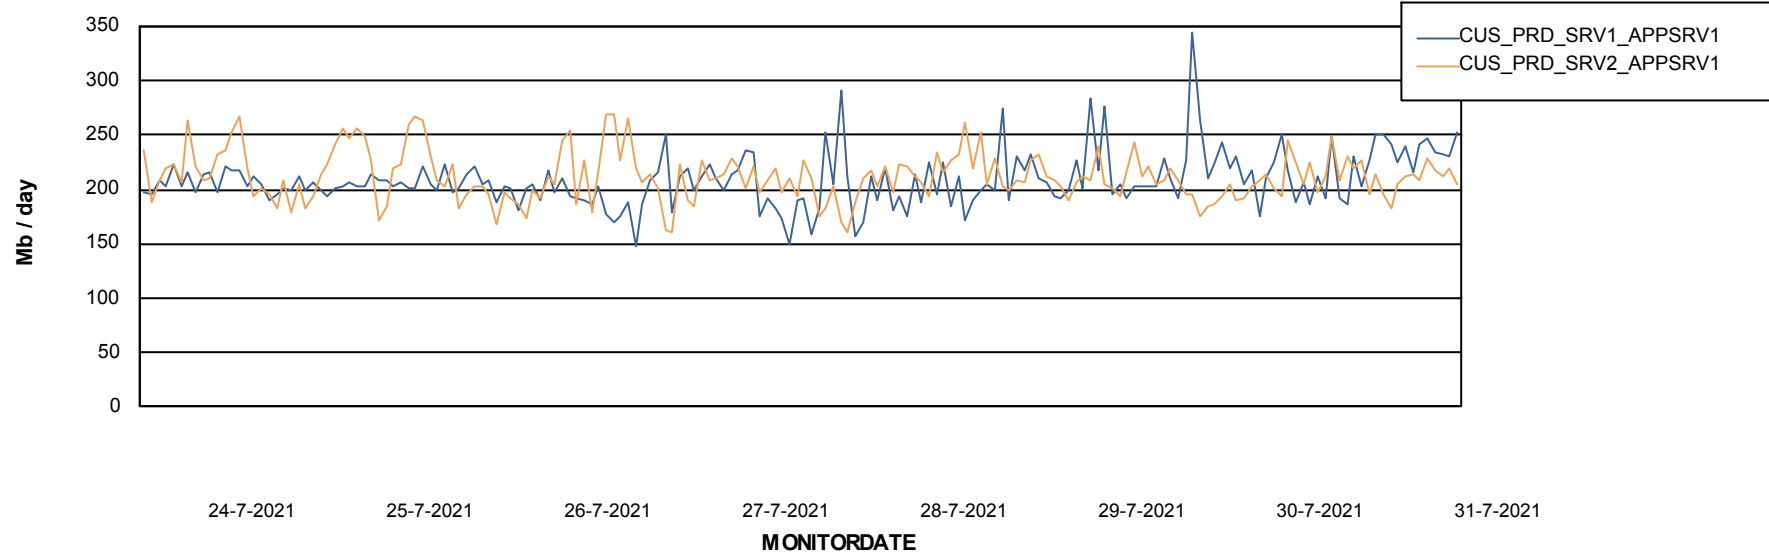

ABSSolute Application Server Services

Avg memory used per ABS Server Service