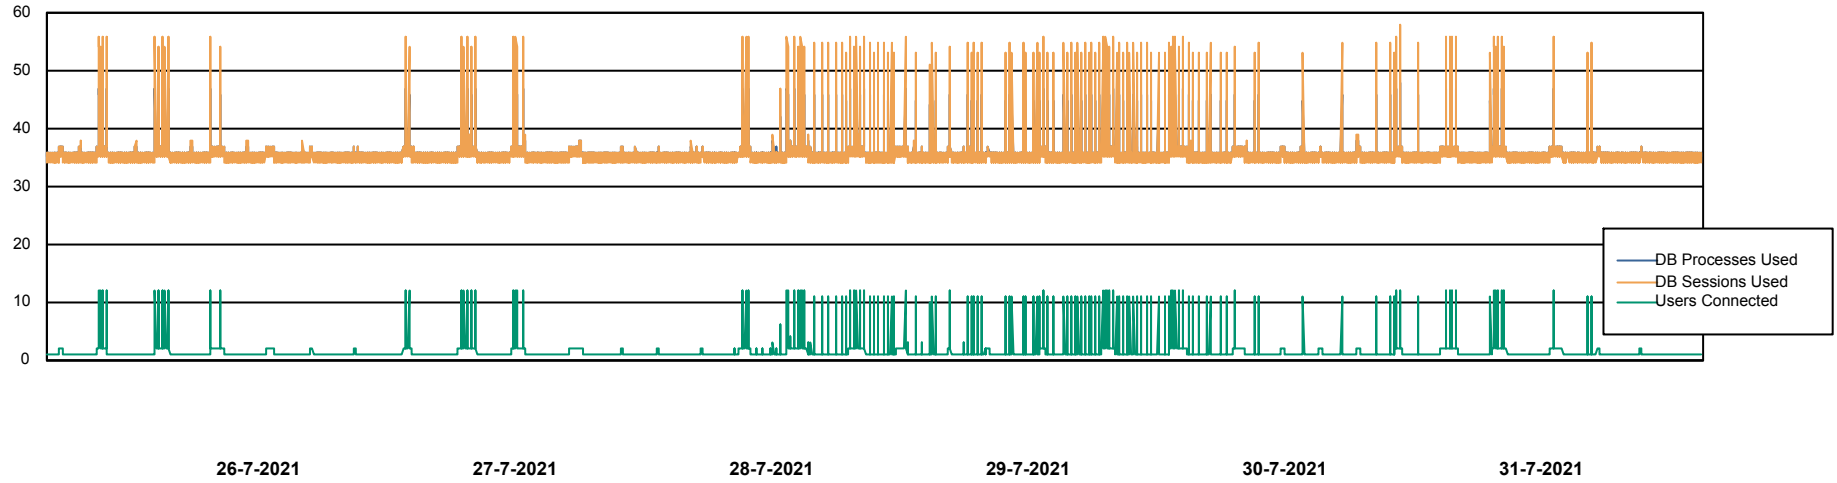

Weekly SLA Customer Report

Customer CUS Production
Database ID 84

Database Performance CUS_ProdDB_Primary

Weekly SLA Customer Report

Customer CUS Production
Database ID 84

Database Performance CUS_ProdDB_Standby