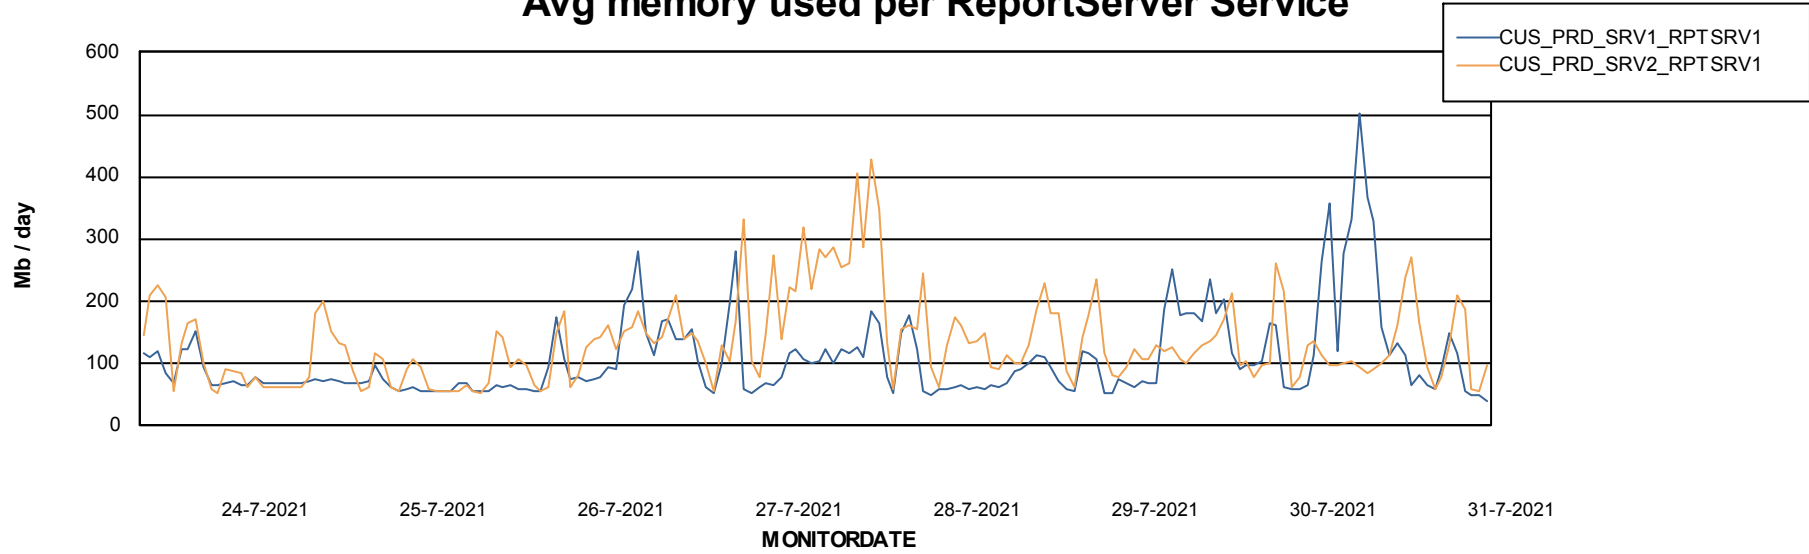

Avg memory used per ABS Server Service

Avg users per day per ABS server

Weekly SLA Customer Report

Customer CUS Production
Database ID 84

ABSSolute Web Component Services

Avg memory used per ReportServer Service