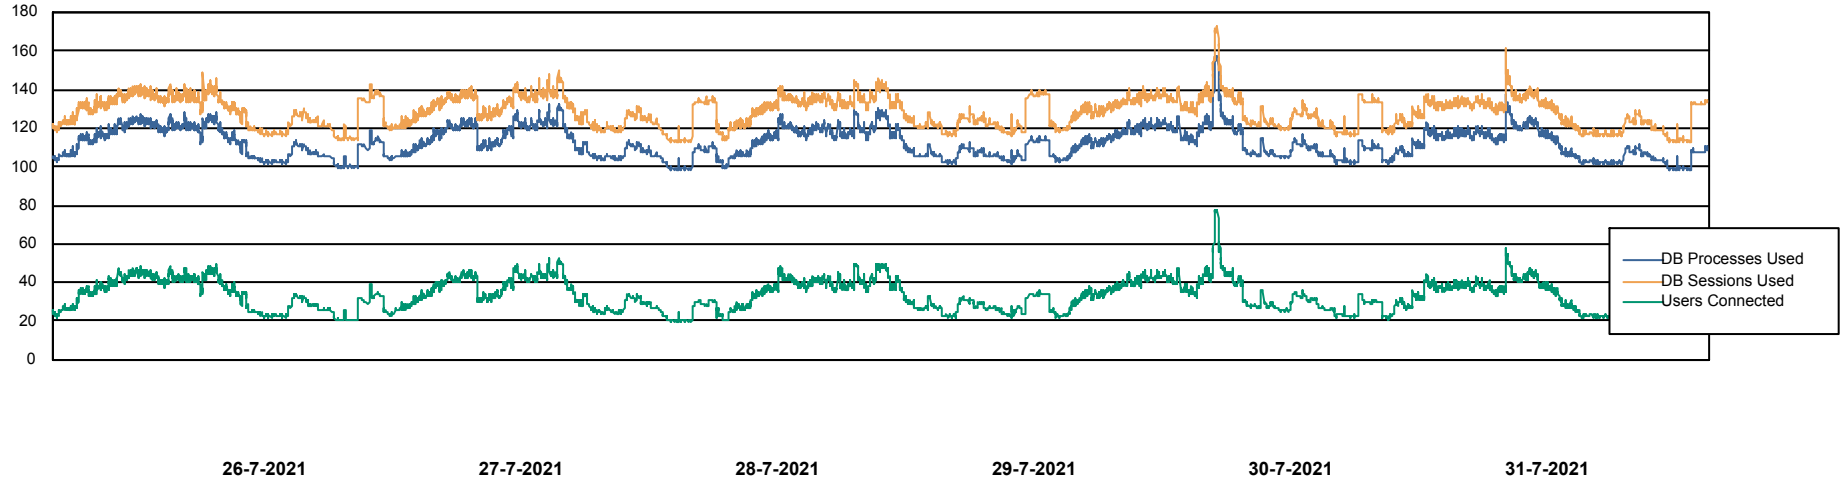

Harddisk Usage CUS_StandByDBSrv_ABSDB2

	Free disk space on c: (%)	Total disk space on c: (Gb)	Free disk space on d: (%)	Total disk space on d: (Gb)
31-7-2021	72	199	24	1,024
30-7-2021	72	199	24	1,024
29-7-2021	72	199	24	1,024
28-7-2021	72	199	24	1,024
27-7-2021	72	199	24	1,024
26-7-2021	72	199	24	1,024
25-7-2021	72	199	24	1,024

Weekly SLA Customer Report

Customer CUS Production
Database ID 84

Database Performance CUS_ProdDB_Primary

Weekly SLA Customer Report

Customer CUS Production
Database ID 84

Database Performance CUS_ProdDB_Standby