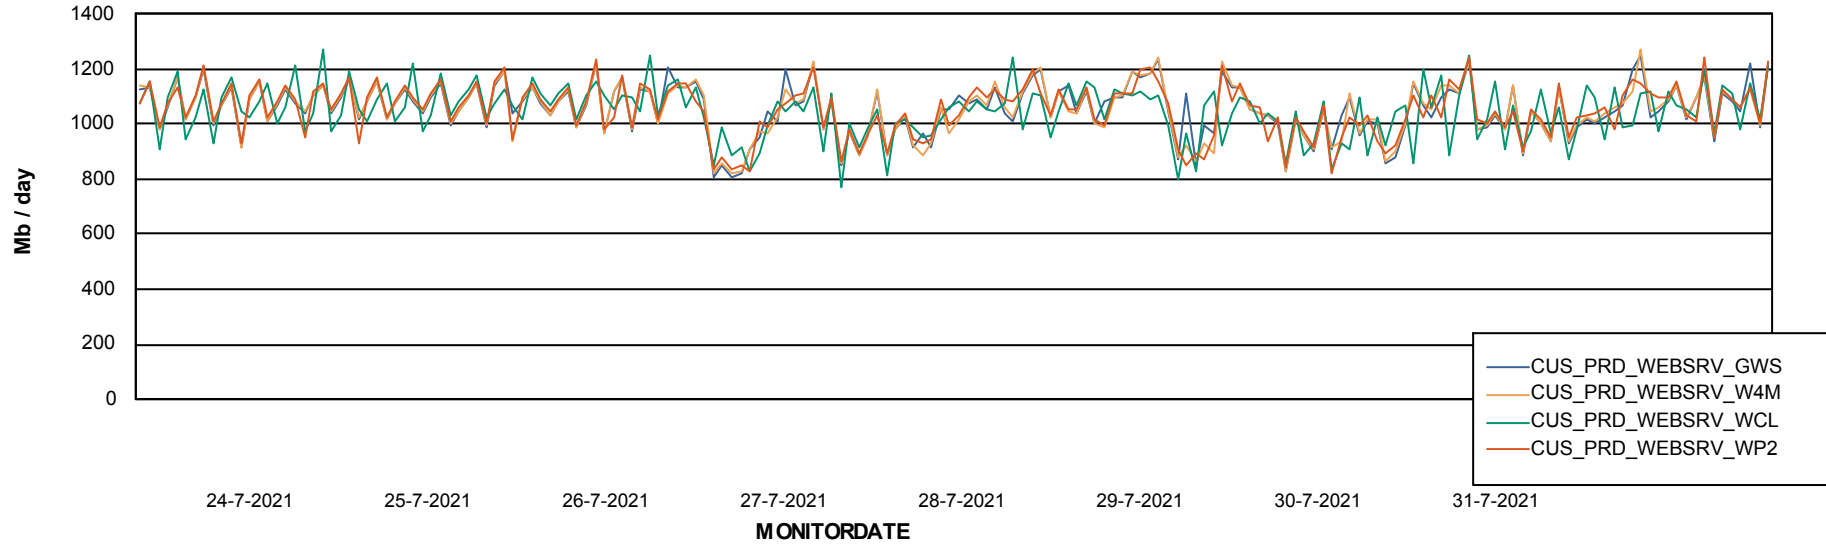

ABSSolute Web Component Services

Avg memory used per ABS Web component