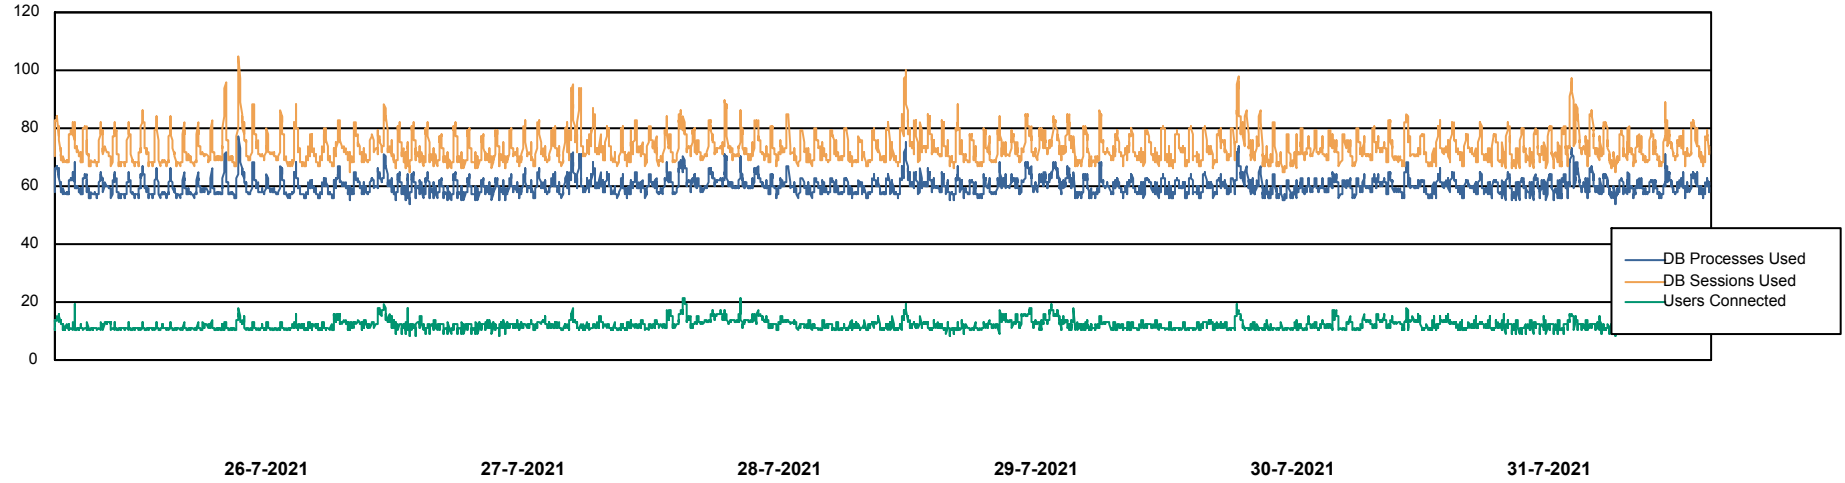

Weekly SLA Customer Report

Customer CLO Production
Database ID 38

Database Performance CLODB_PRD_BI

Weekly SLA Customer Report

Customer CLO Production
Database ID 38

Database Performance CLODB_PRD_Production