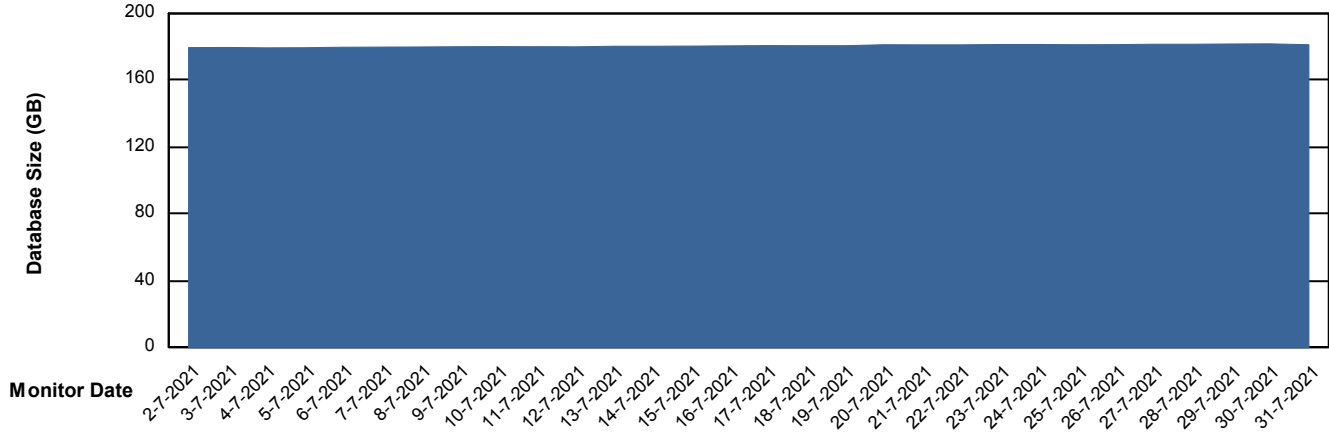

DATABASE SIZE CLODB_PRD_BI

Database growth over last month