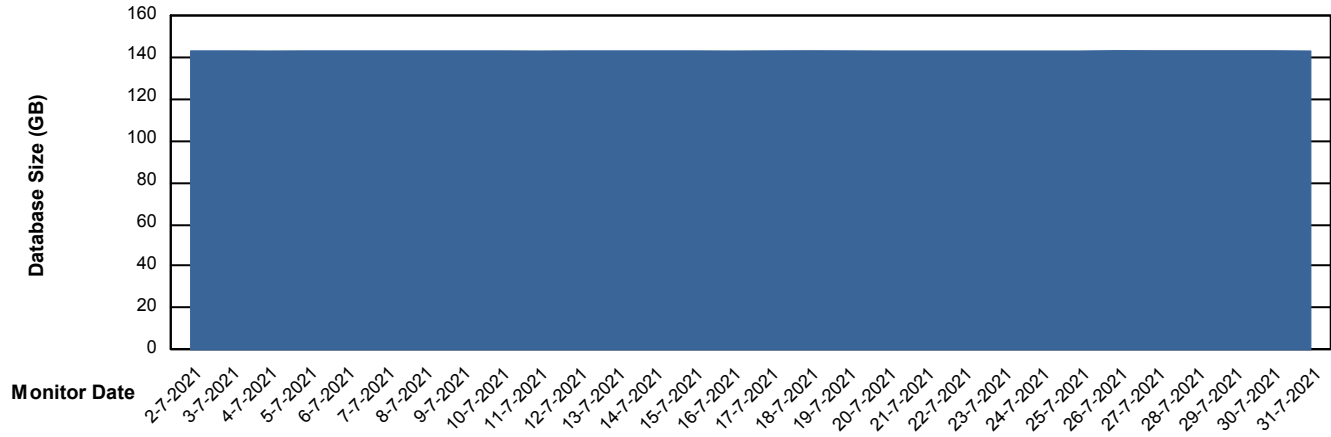

DATABASE SIZE CLODB_PRD_Test

Database growth over last month