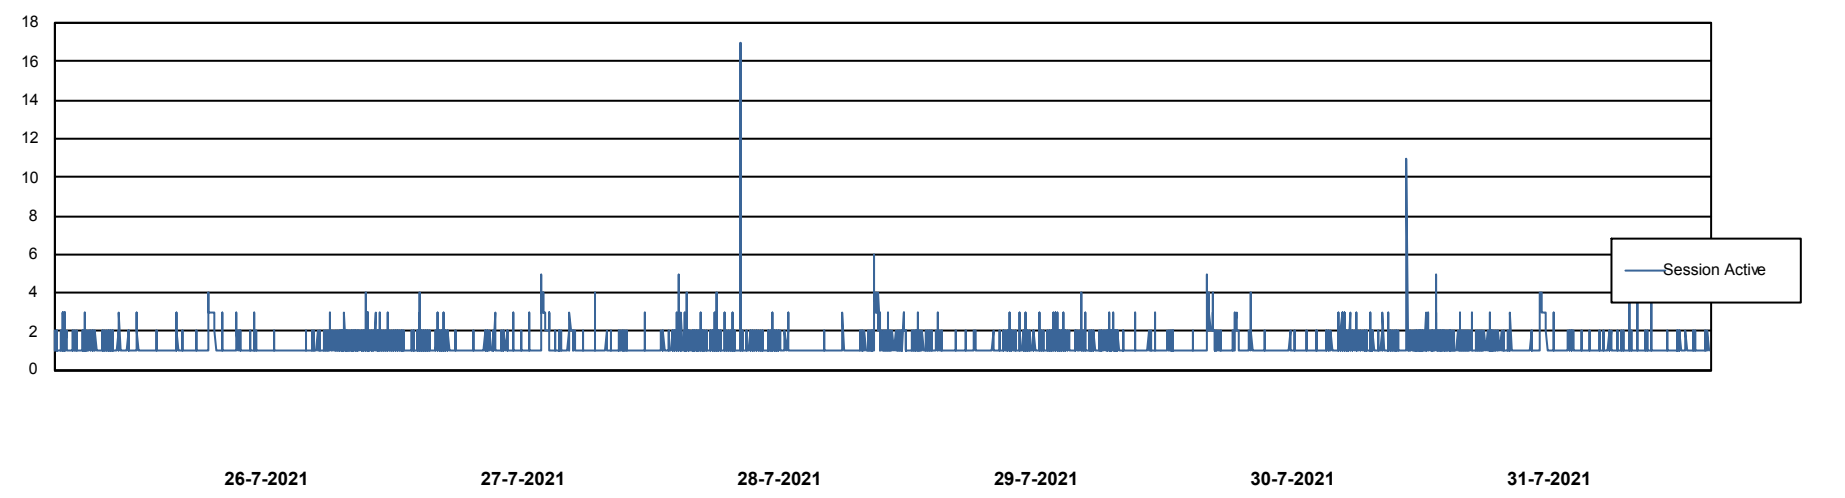

Weekly SLA Customer Report

Customer CLO Production
Database ID 38

Database Performance CLODB_PRD_BI

Weekly SLA Customer Report

Customer CLO Production
Database ID 38

Database Performance CLODB_PRD_Production