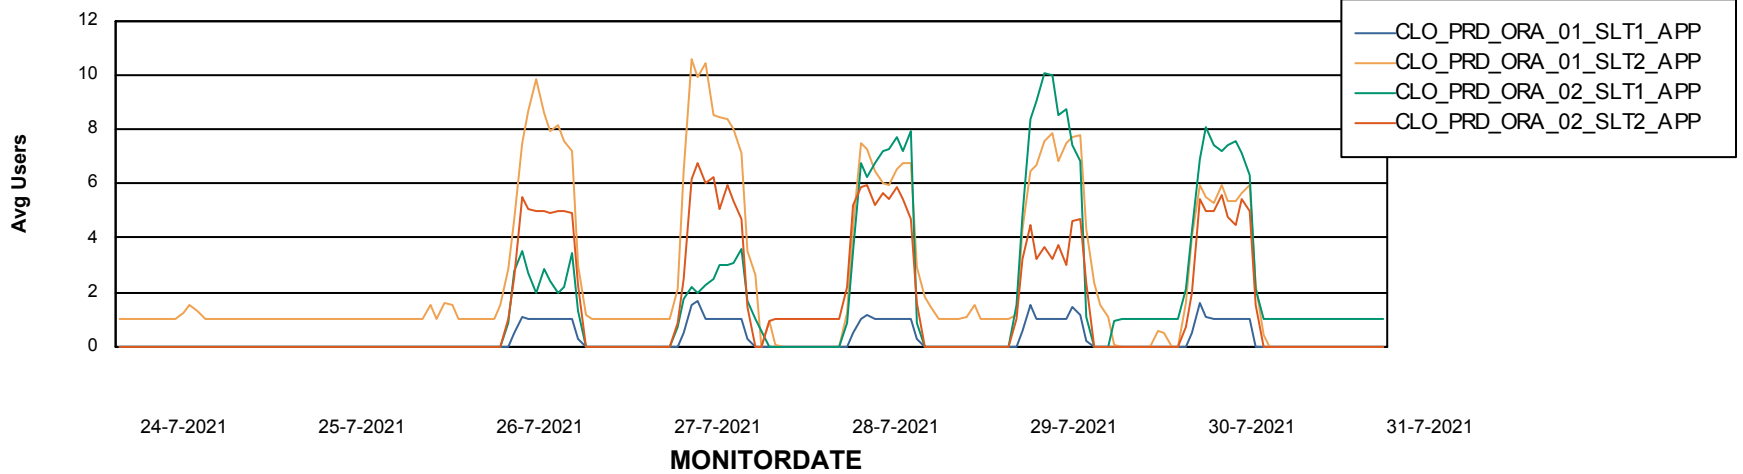

Avg users per day per ABS server