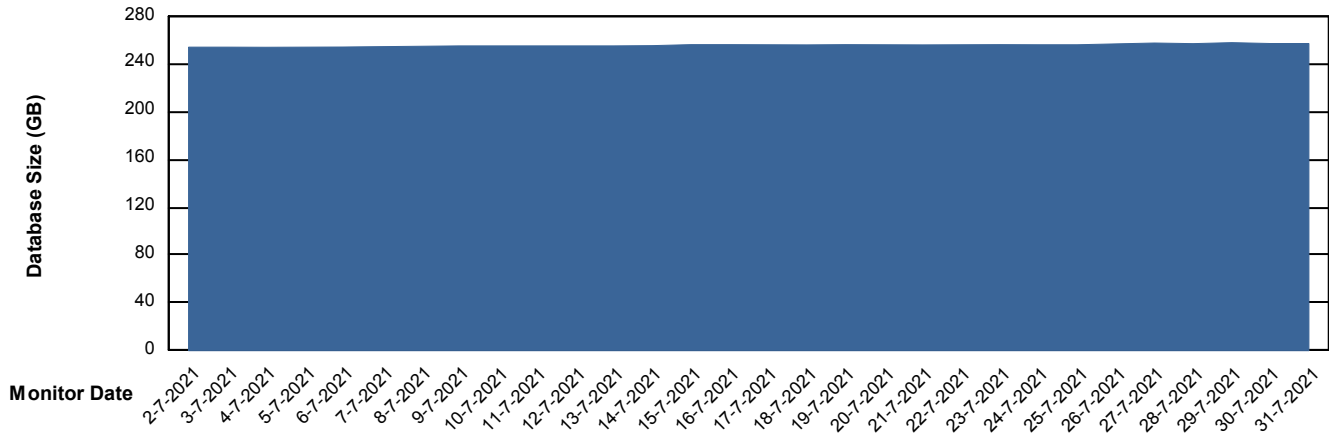

Weekly SLA Customer Report

Customer CLO Production
Database ID 38

DATABASE SIZE CLODB_PRD_BI

Database growth over last month

DATABASE SIZE CLODB_PRD_Production

Database growth over last month

Weekly SLA Customer Report