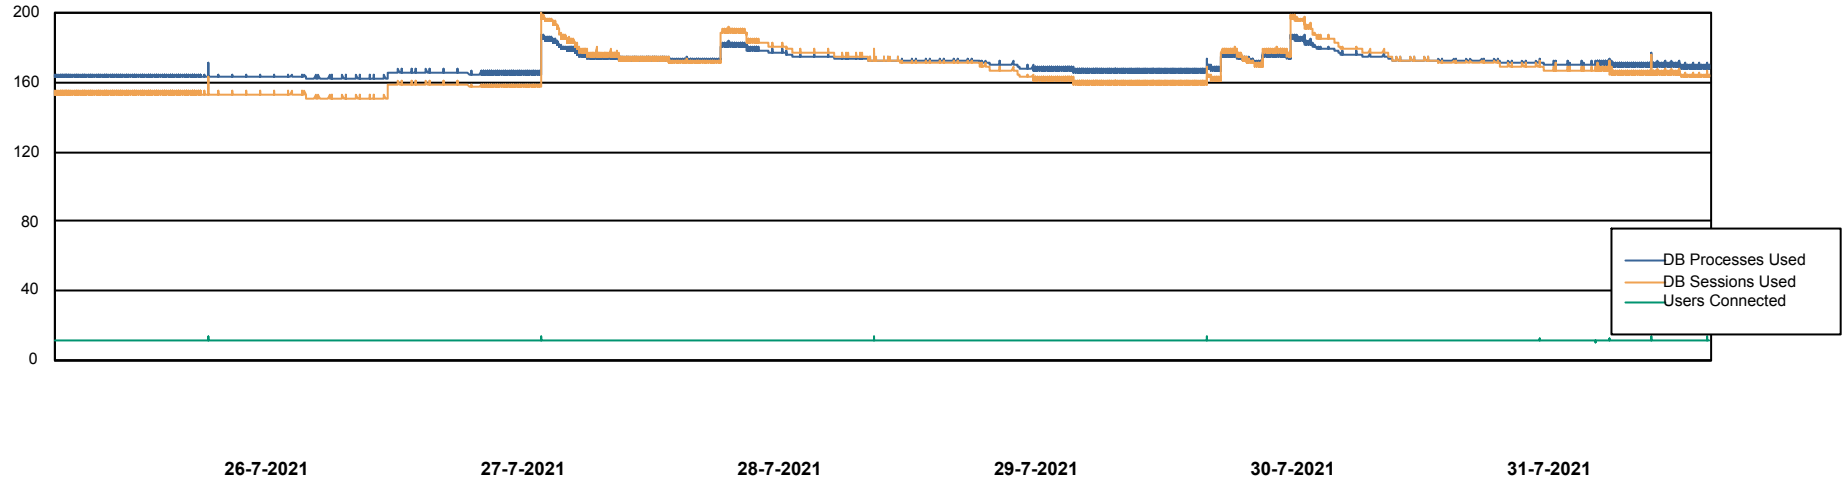

Weekly SLA Customer Report

Customer CLO Production
Database ID 38

Database Performance CLODB_PRD_Standby

Weekly SLA Customer Report

Customer CLO Production
Database ID 38

Database Performance CLODB_PRD_Test