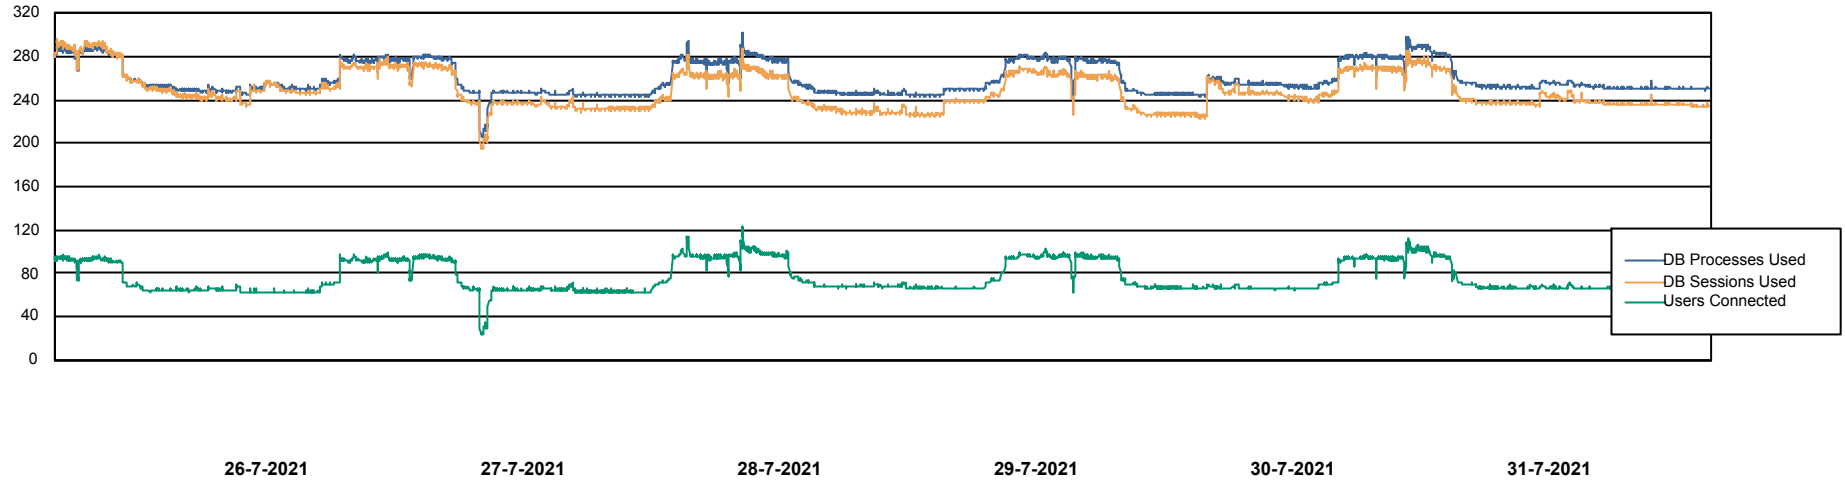

Weekly SLA Customer Report

Customer CLO Production
Database ID 38

Database Performance CLODB_PRD_BI

Weekly SLA Customer Report

Customer CLO Production
Database ID 38

Database Performance CLODB_PRD_Production

Weekly SLA Customer Report

Customer CLO Production
Database ID 38

Database Performance CLODB_PRD_Standby

Weekly SLA Customer Report

Customer CLO Production
Database ID 38

Database Performance CLODB_PRD_Test