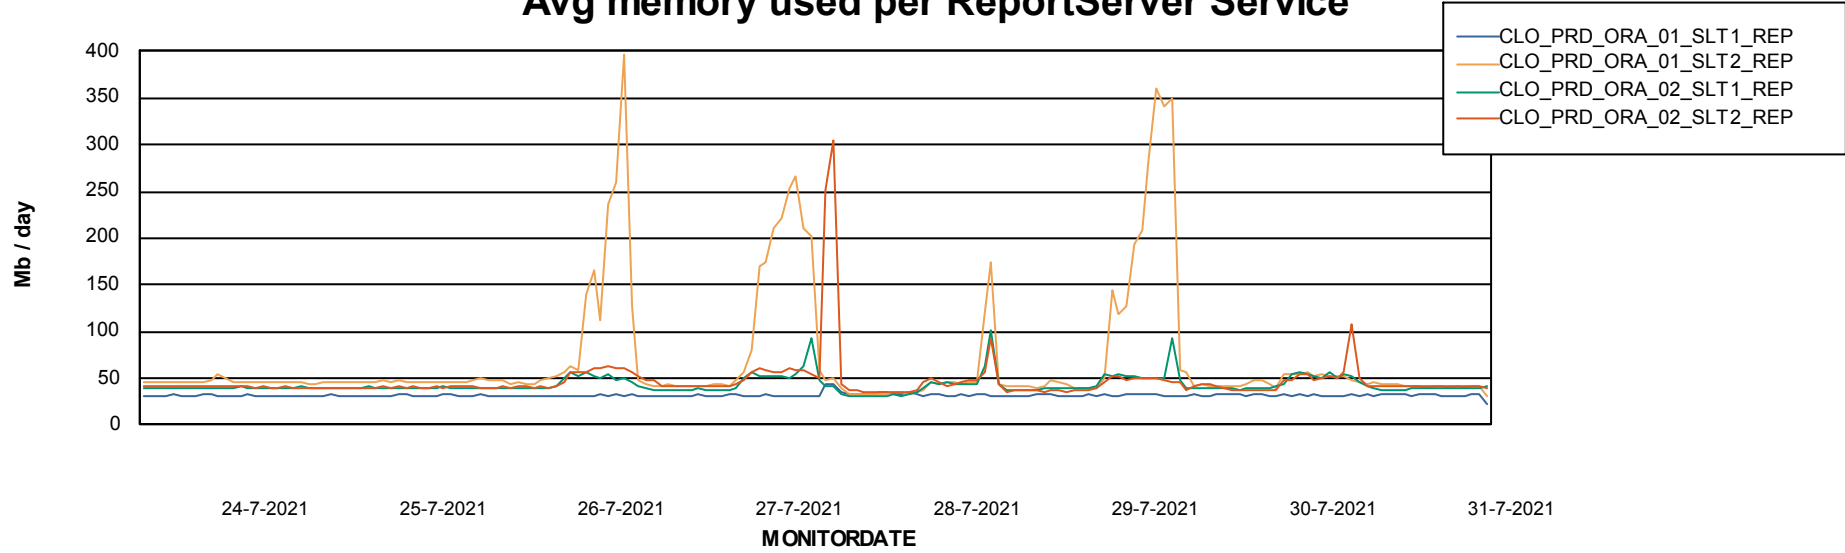

Avg memory used per ABS Server Service

Avg users per day per ABS server

Weekly SLA Customer Report

Customer CLO Production
Database ID 38

ABSSolute Application ReportServer Services

Avg memory used per ReportServer Service