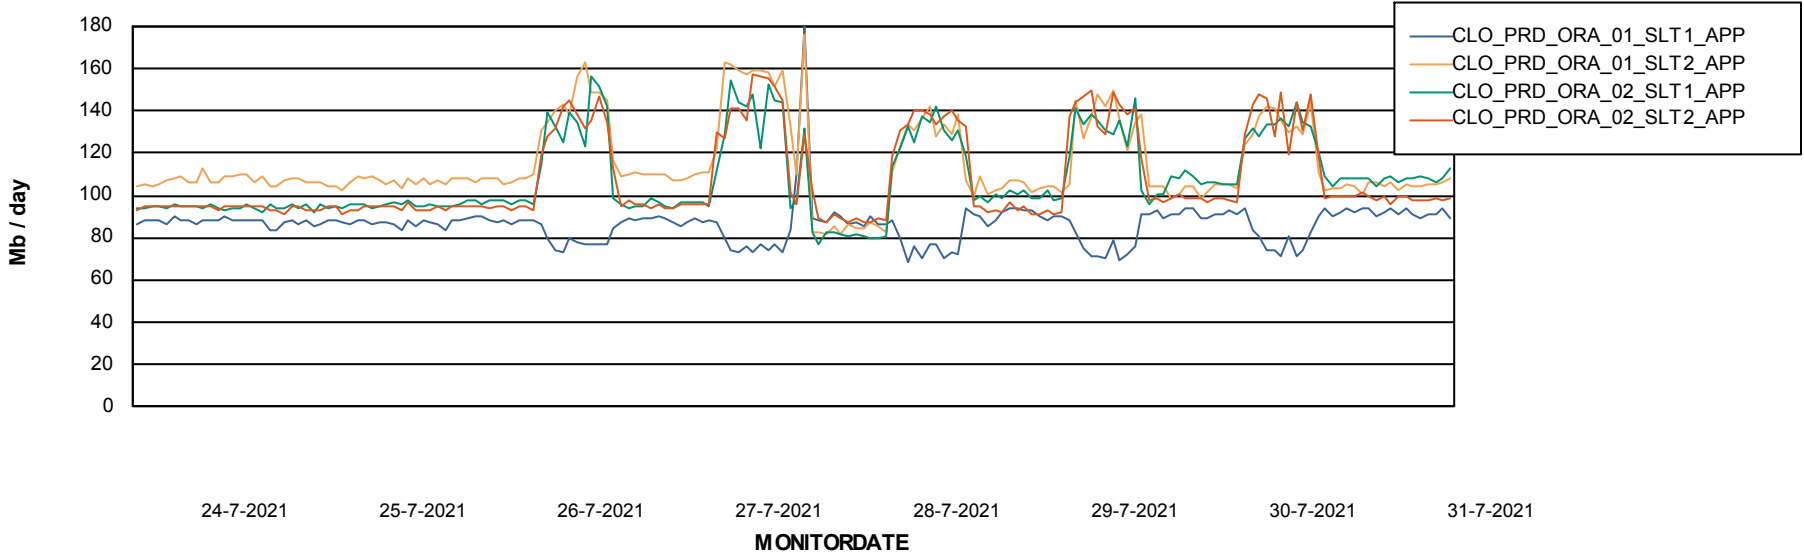

ABSSolute Application Server Services

Avg memory used per ABS Server Service