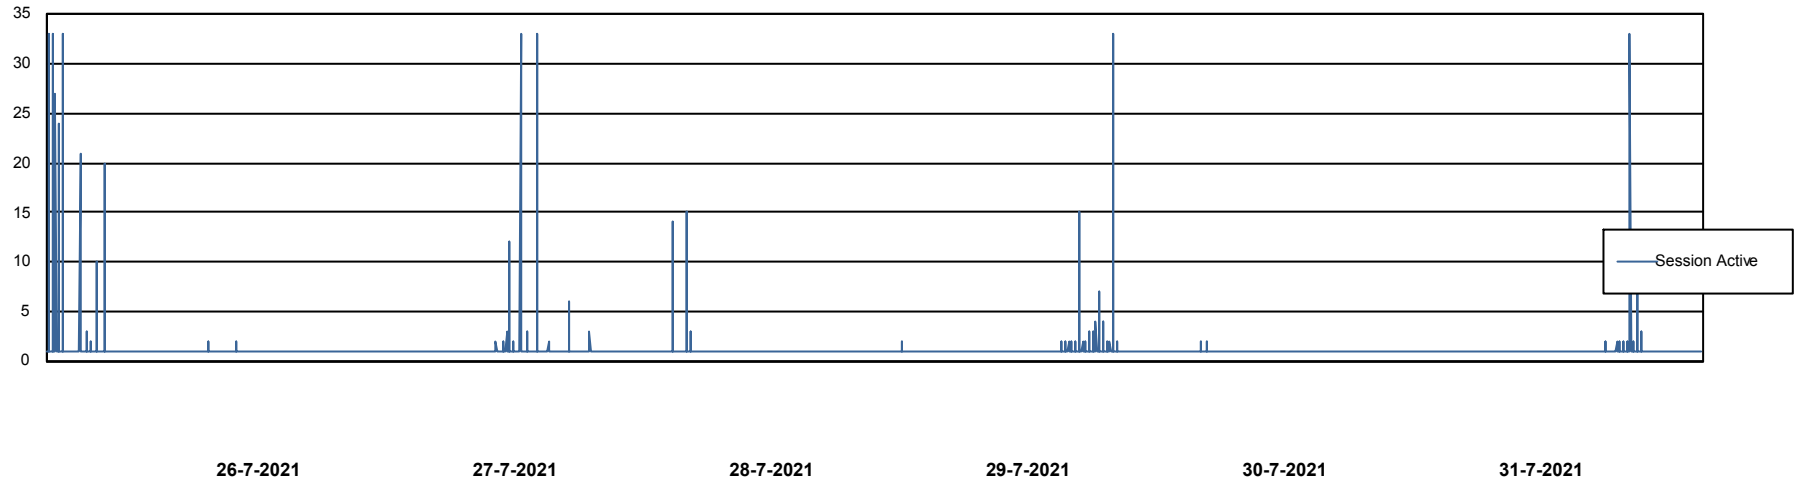

Database Performance CLODB_PRD_Standby