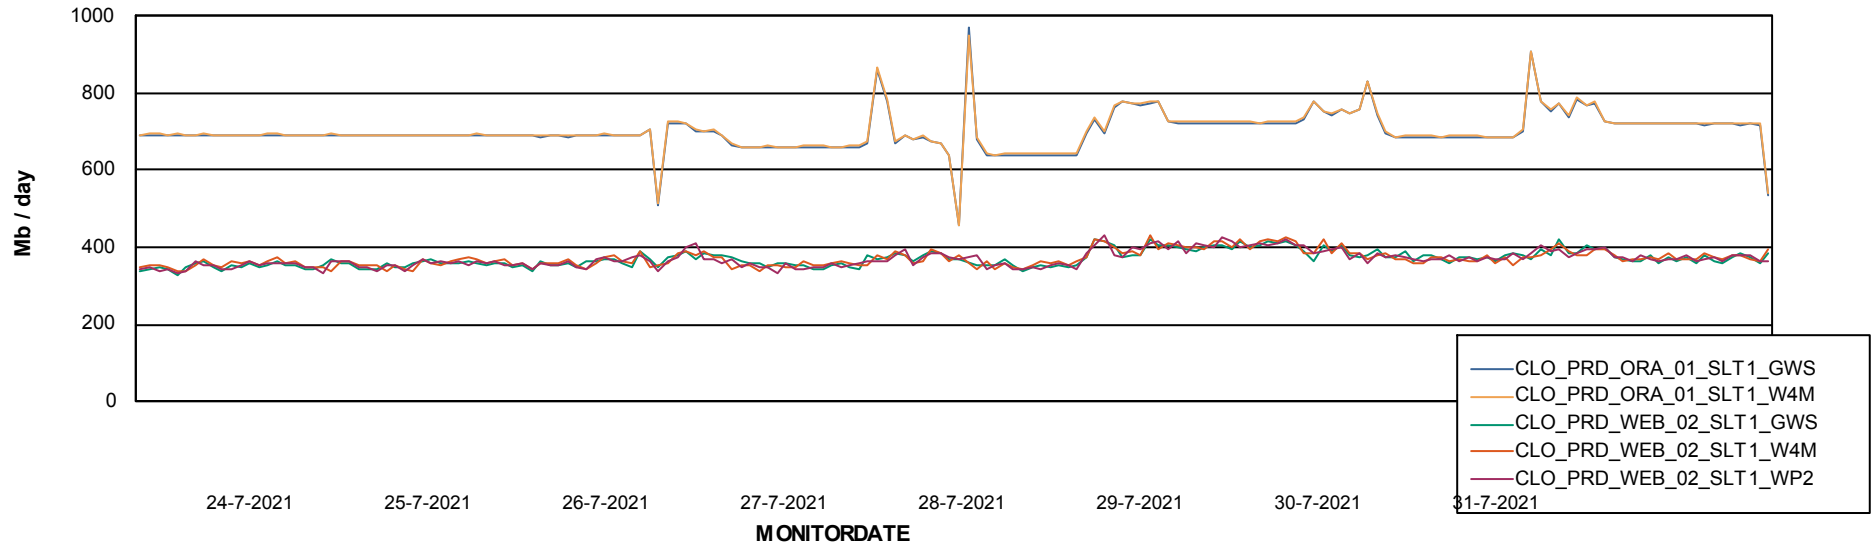

ABSSolute Web Component Services

Avg memory used per ABS Web component