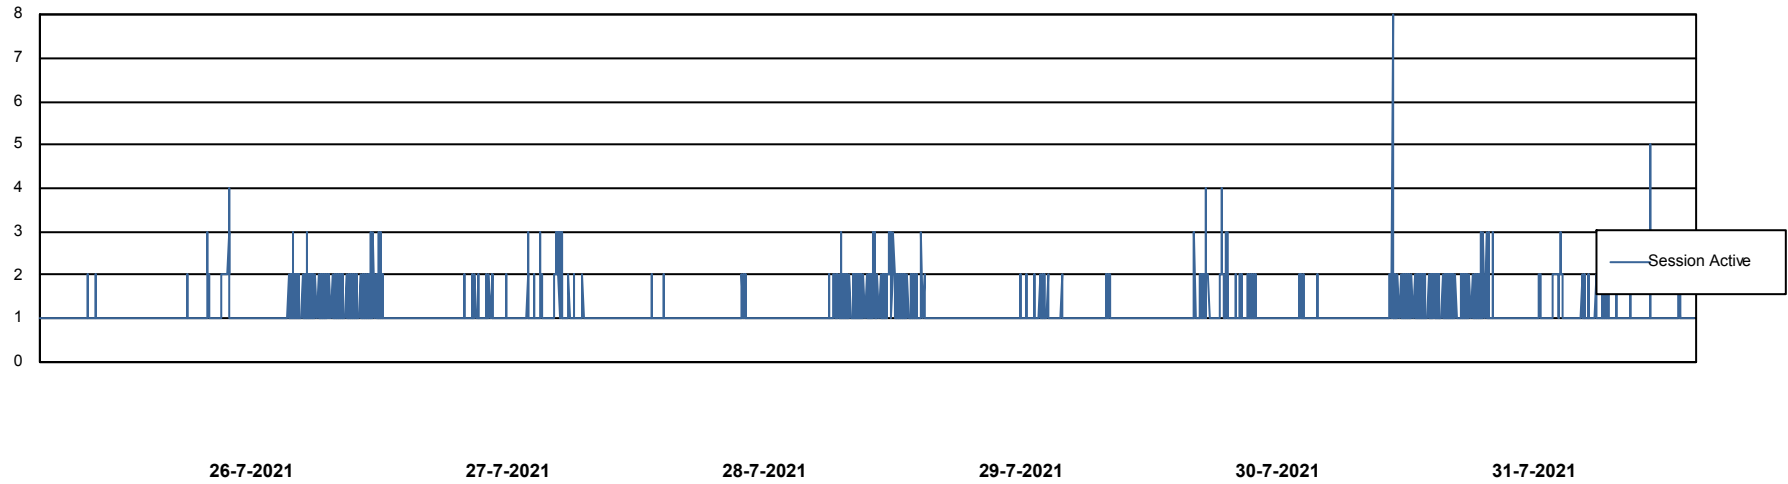

Weekly SLA Customer Report

Customer CLO Production
Database ID 38

Database Performance CLODB_PRD_BI

Weekly SLA Customer Report

Customer CLO Production
Database ID 38

Database Performance CLODB_PRD_Production