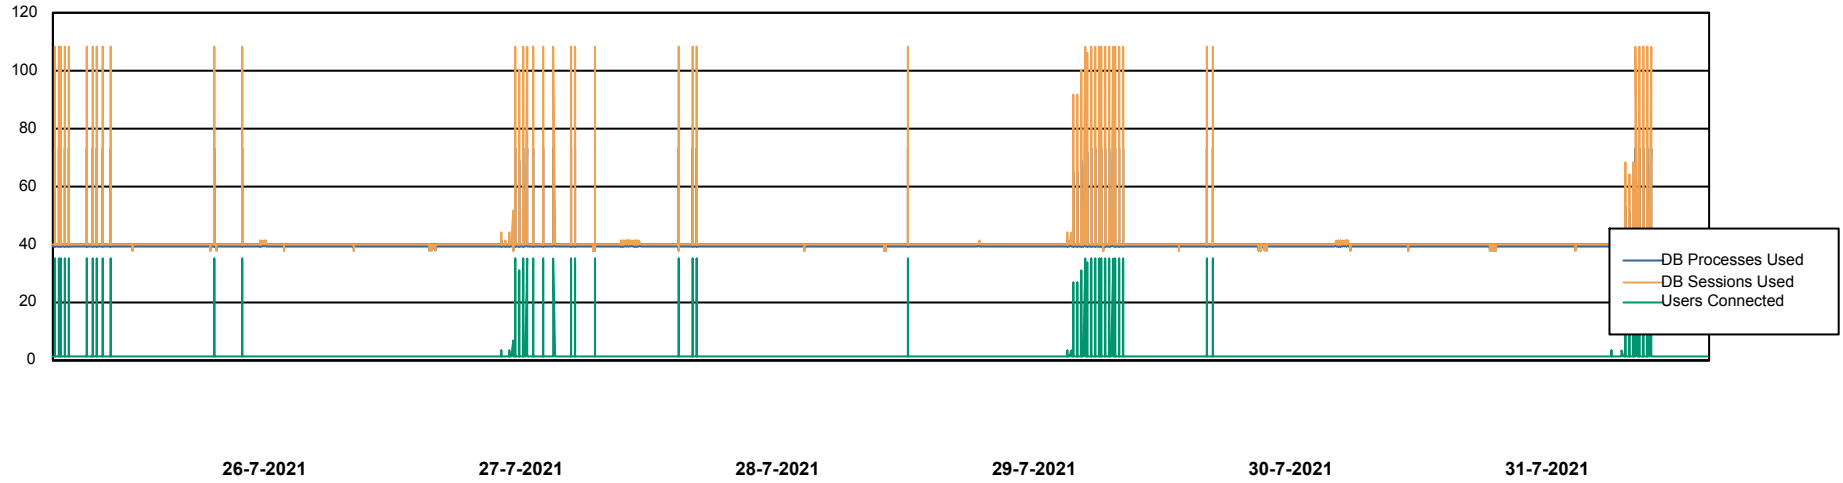

Database Performance CLODB_PRD_Standby