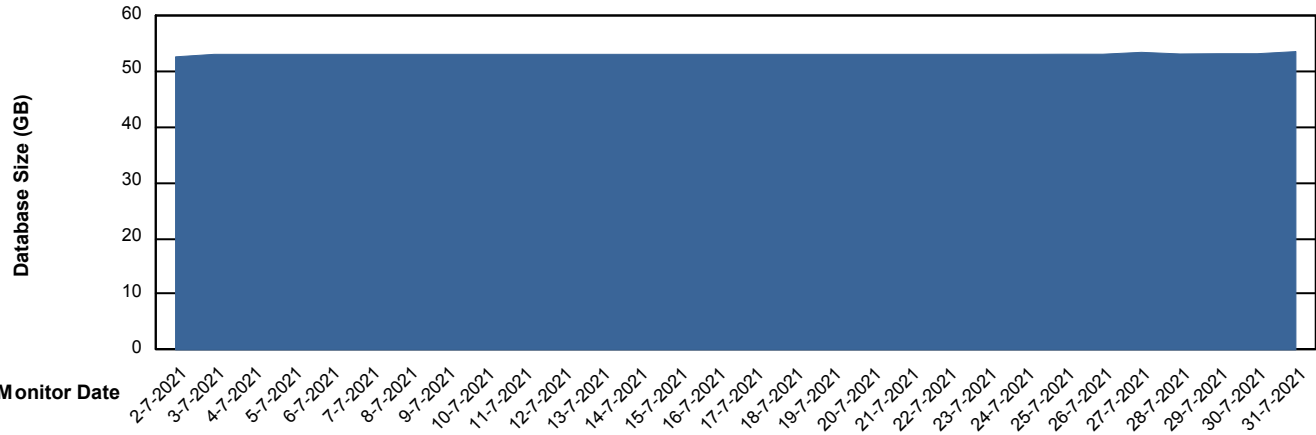

Weekly SLA Customer Report

Customer CIW Production
Database ID 45

Database Performance CIWDB_Production

Weekly SLA Customer Report

Customer CIW Production
Database ID 45

Database Performance CIWDB_Standby

Weekly SLA Customer Report

Customer CIW Production
 Database ID 45

DATABASE SIZE CIWDB_Production

Database growth over last month

Database Tablespace CIWDB_Production

Date	Tablespace Name	Filesize (Gb)	Usedsize (Gb)	Percentage free
31-7-2021	ABSDATA	51	41	20
	INDX	12	6	50
30-7-2021	ABSDATA	51	41	20
	INDX	12	6	50
29-7-2021	ABSDATA	51	41	20
	INDX	12	6	50
28-7-2021	ABSDATA	51	41	20
	INDX	12	6	50
27-7-2021	ABSDATA	51	41	20
	INDX	12	6	50
26-7-2021	ABSDATA	51	41	20
	INDX	12	6	50
25-7-2021	ABSDATA	51	41	20
	INDX	12	6	50