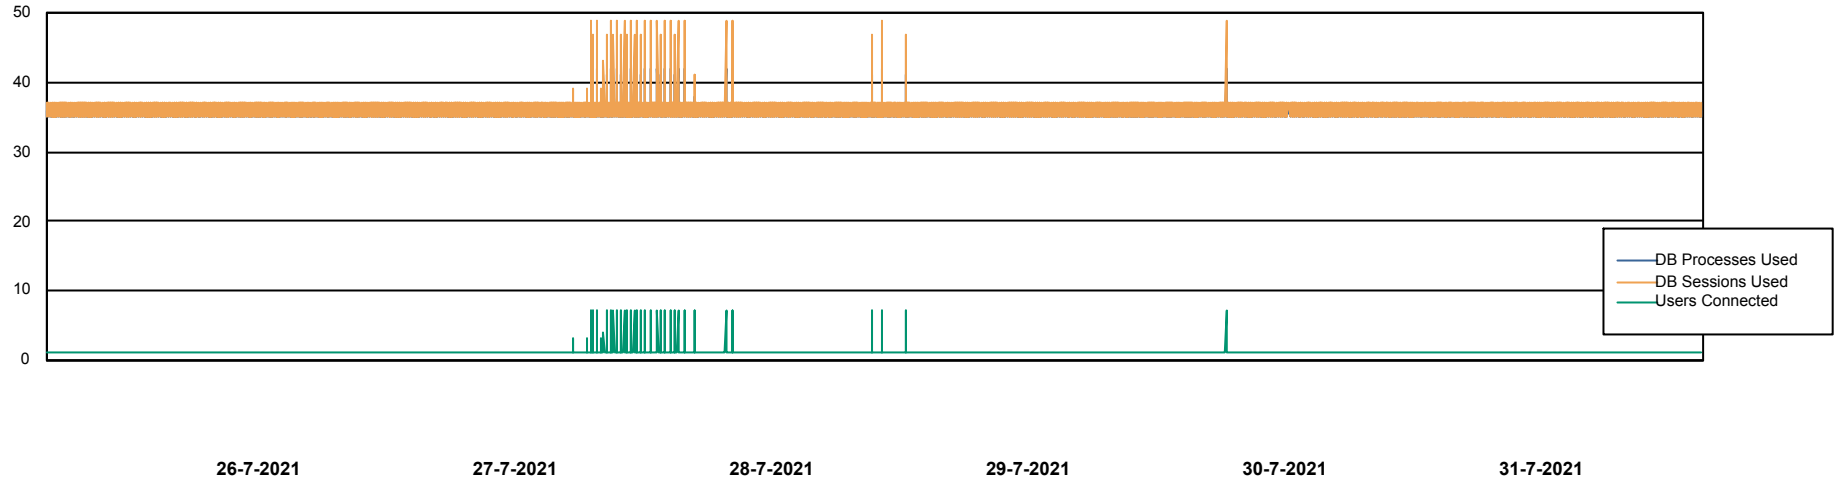

Weekly SLA Customer Report

Customer CIW Production
Database ID 45

Database Performance CIWDB_Production

Weekly SLA Customer Report

Customer CIW Production
Database ID 45

Database Performance CIWDB_Standby

Weekly SLA Customer Report

Customer CIW Production
 Database ID 45

DATABASE SIZE CIWDB_Production

Database growth over last month

Database Tablespace CIWDB_Production

Date	Tablespace Name	Filesize (Gb)	Usedsize (Gb)	Percentage free
31-7-2021	ABSDATA	51	41	20
	INDX	12	6	50
30-7-2021	ABSDATA	51	41	20
	INDX	12	6	50
29-7-2021	ABSDATA	51	41	20
	INDX	12	6	50
28-7-2021	ABSDATA	51	41	20
	INDX	12	6	50
27-7-2021	ABSDATA	51	41	20
	INDX	12	6	50
26-7-2021	ABSDATA	51	41	20
	INDX	12	6	50
25-7-2021	ABSDATA	51	41	20
	INDX	12	6	50