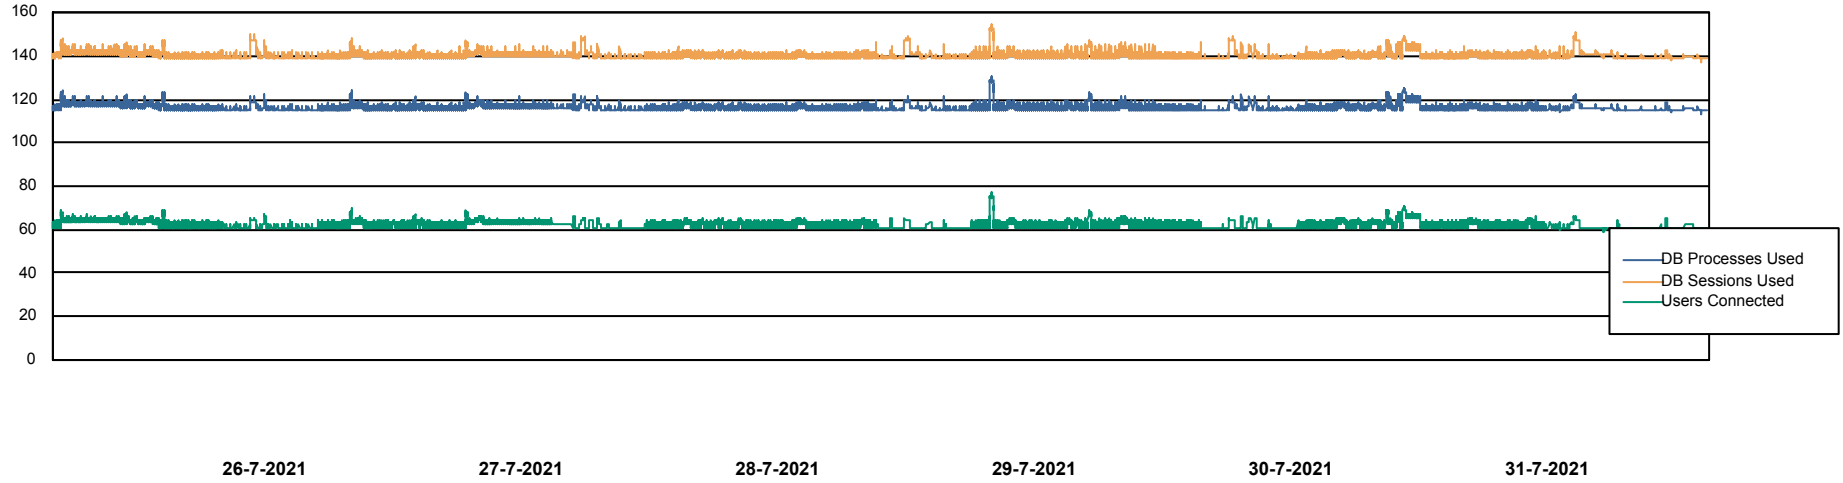

Harddisk Usage CIW_PRD_ORACLE2

	Free disk space on c: (%)	Total disk space on c: (Gb)	Free disk space on d: (%)	Total disk space on d: (Gb)	Free disk space on e: (%)	Total disk space on e: (Gb)
31-7-2021	92	701	62	700	100	830
30-7-2021	92	701	61	700	100	830
29-7-2021	92	701	61	700	100	830
28-7-2021	92	701	61	700	100	830
27-7-2021	92	701	61	700	100	830
26-7-2021	92	701	61	700	100	830
25-7-2021	92	701	62	700	100	830

Weekly SLA Customer Report

Customer CIW Production
Database ID 45

Database Performance CIWDB_Production

Weekly SLA Customer Report

Customer CIW Production
Database ID 45

Database Performance CIWDB_Standby

Weekly SLA Customer Report