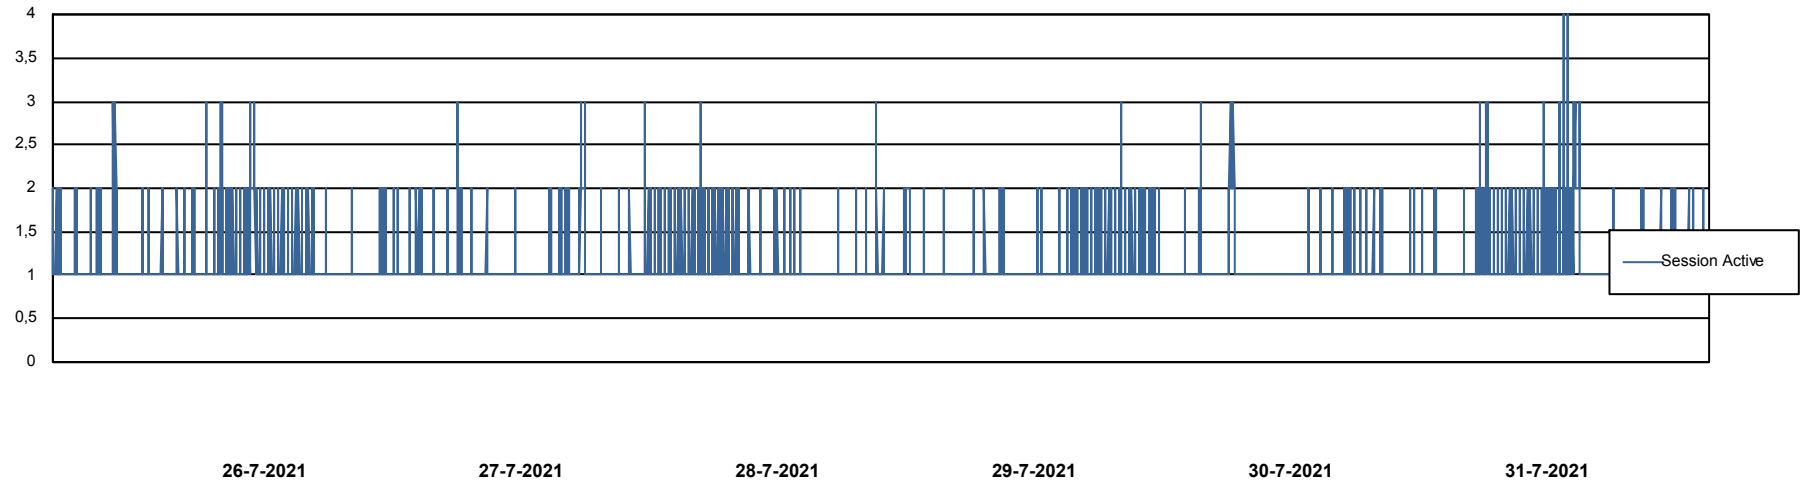

Harddisk Usage CIW_PRD_ORACLE2

	Free disk space on c: (%)	Total disk space on c: (Gb)	Free disk space on d: (%)	Total disk space on d: (Gb)	Free disk space on e: (%)	Total disk space on e: (Gb)
31-7-2021	92	701	62	700	100	830
30-7-2021	92	701	61	700	100	830
29-7-2021	92	701	61	700	100	830
28-7-2021	92	701	61	700	100	830
27-7-2021	92	701	61	700	100	830
26-7-2021	92	701	61	700	100	830
25-7-2021	92	701	62	700	100	830

Weekly SLA Customer Report

Customer CIW Production
Database ID 45

Database Performance CIWDB_Production

Weekly SLA Customer Report

Customer CIW Production
Database ID 45

Database Performance CIWDB_Standby

Weekly SLA Customer Report