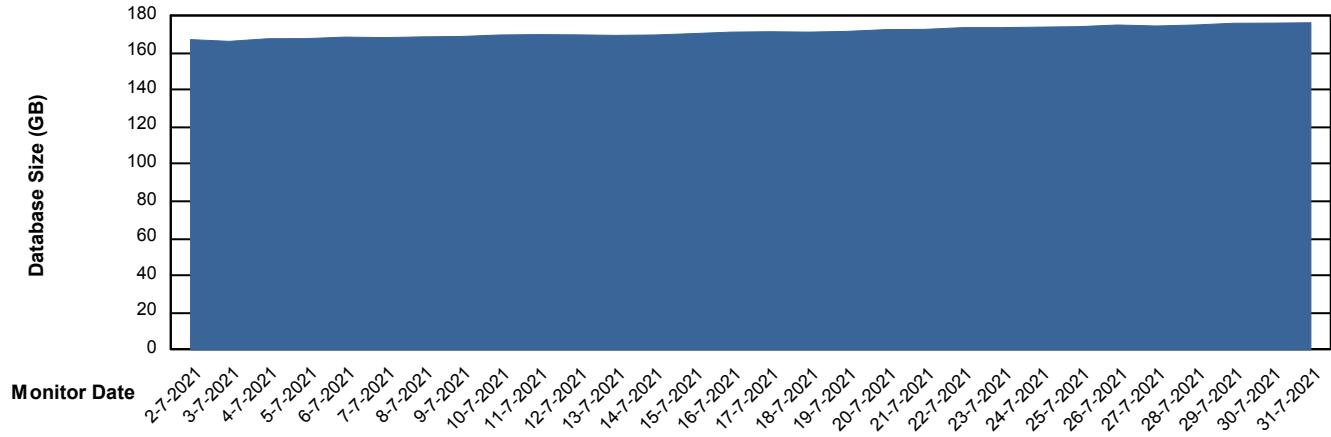

Customer BGG_Production
Database ID 58

Database Performance BGGDB_Standby

Weekly SLA Customer Report

Customer BGG_Production
Database ID 58

DATABASE SIZE BGGDB_BI

Database growth over last month

DATABASE SIZE BGGDB_Production