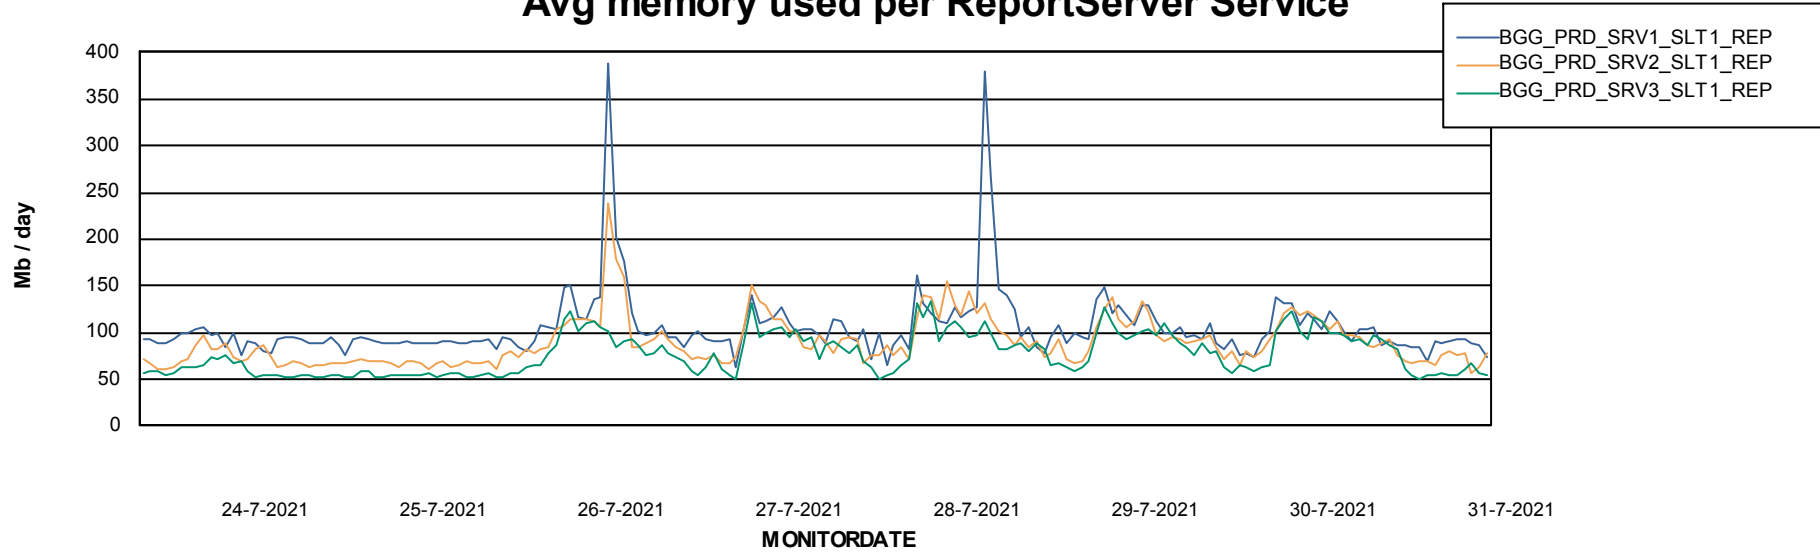

Avg memory used per ABS Server Service

Avg users per day per ABS server

Weekly SLA Customer Report

Customer BGG_Production
Database ID 58

ABSSolute Application ReportServer Services

Avg memory used per ReportServer Service