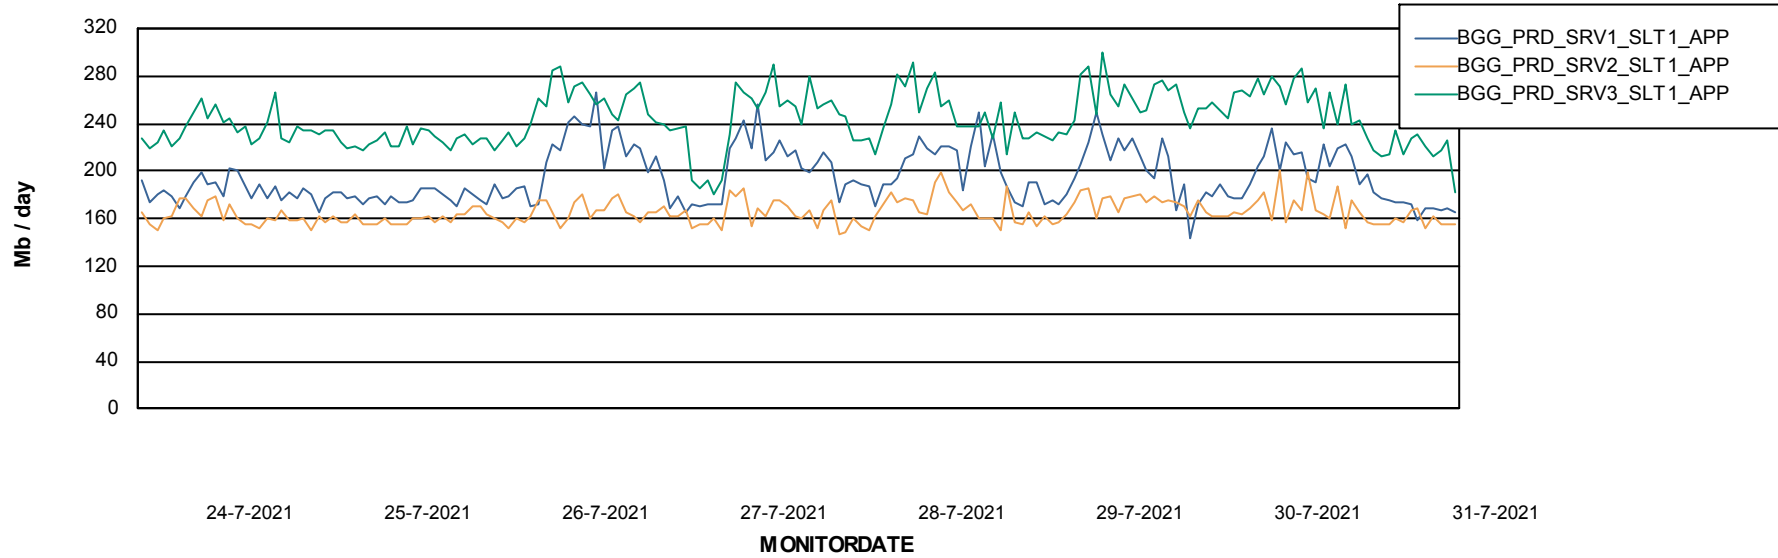

ABSSolute Application Server Services

Avg memory used per ABS Server Service