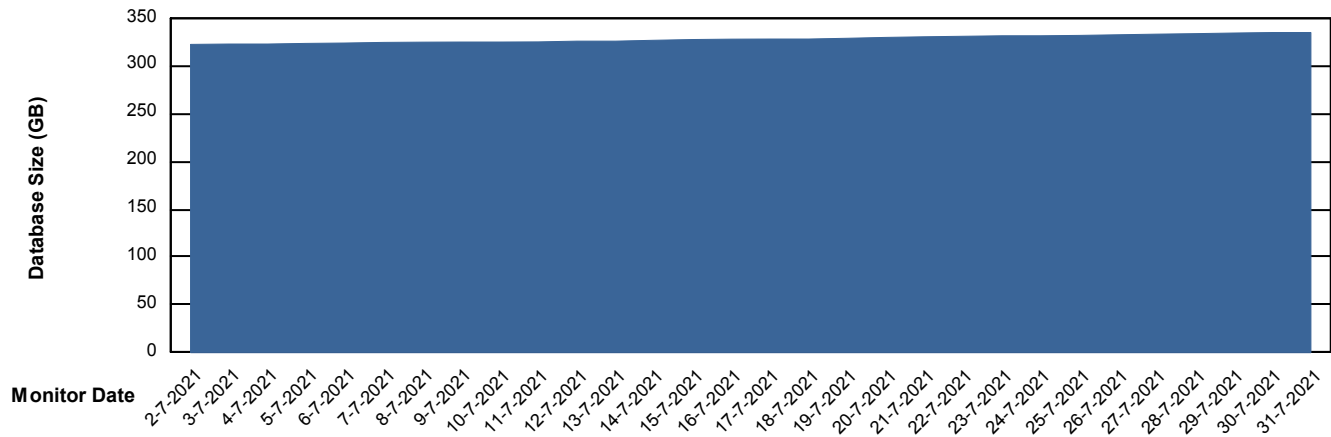

DATABASE SIZE BGGDB_Production

Database growth over last month