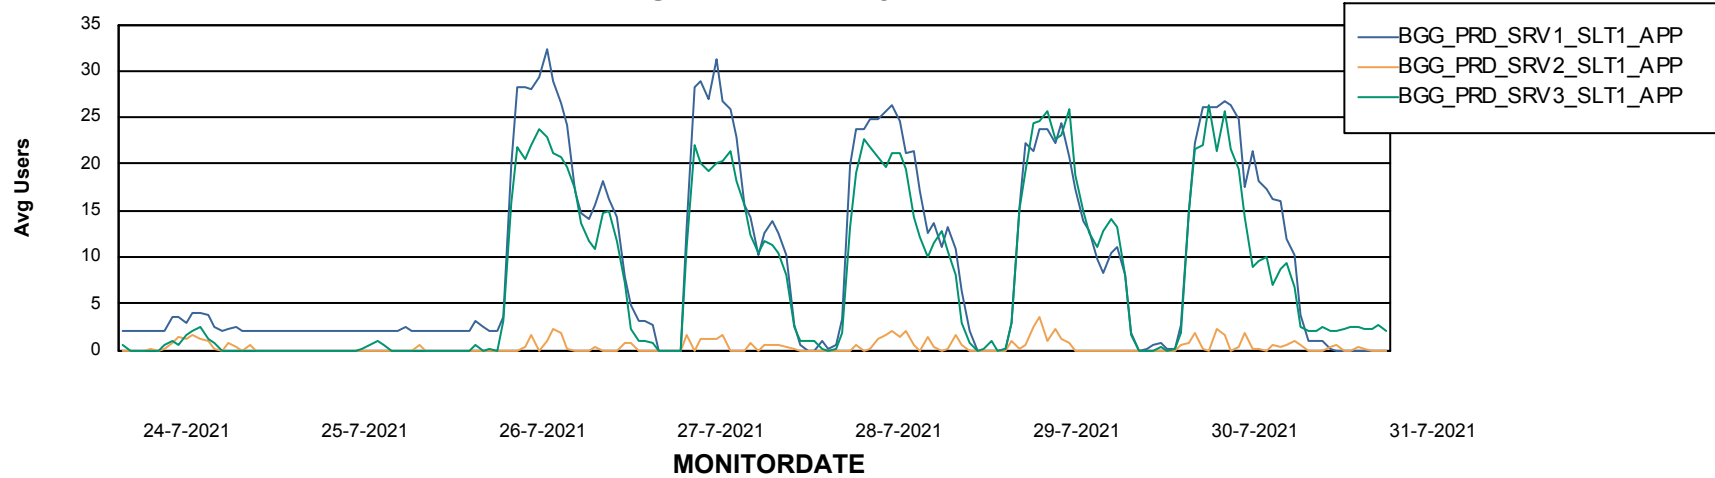

Avg users per day per ABS server