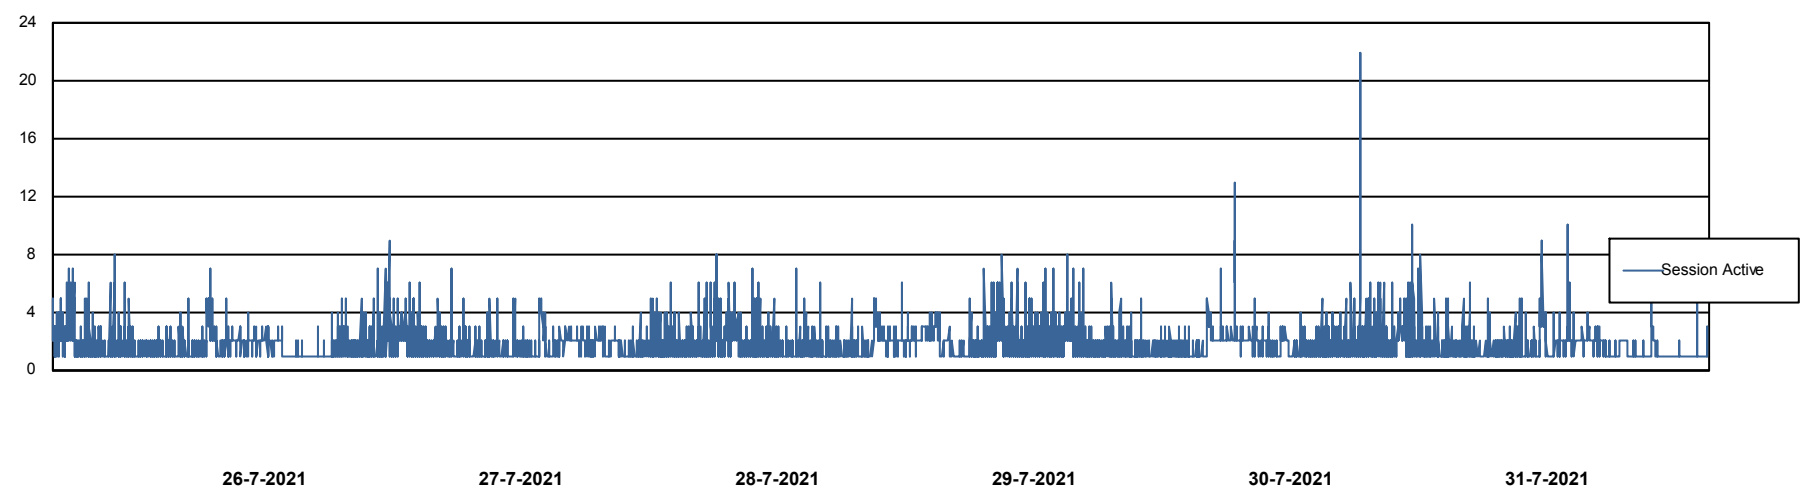

Harddisk Usage BGG_PRD_SRV4

	Free disk space on / (%)	Total disk space on / (Gb)	Used disk space on / (Gb)	Free disk space on /home (%)	Free disk space on /opt (%)	Total disk space on /opt (Gb)	Used disk space on /opt (Gb)	Free disk space on /opt/abs (%)	Total disk space on /opt/abs	Used disk space on /opt/abs
31-7-2021	27	1	1	98	100	1	0	42	15	8
30-7-2021	27	1	1	98	100	1	0	42	15	8
29-7-2021	27	1	1	98	100	1	0	42	15	8
28-7-2021	27	1	1	98	100	1	0	42	15	8
27-7-2021	27	1	1	98	100	1	0	42	15	8
26-7-2021	27	1	1	98	100	1	0	42	15	8
25-7-2021	27	1	1	98	100	1	0	42	15	8

Weekly SLA Customer Report

Customer BGG_Production
Database ID 58

Database Performance BGGDB_BI

Weekly SLA Customer Report

Customer BGG_Production
Database ID 58

Database Performance BGGDB_Production

Weekly SLA Customer Report

Customer BGG_Production
Database ID 58

Database Performance BGGDB_Standby

Weekly SLA Customer Report

Customer BGG_Production
Database ID 58

DATABASE SIZE BGGDB_BI

Database growth over last month

DATABASE SIZE BGGDB_Production