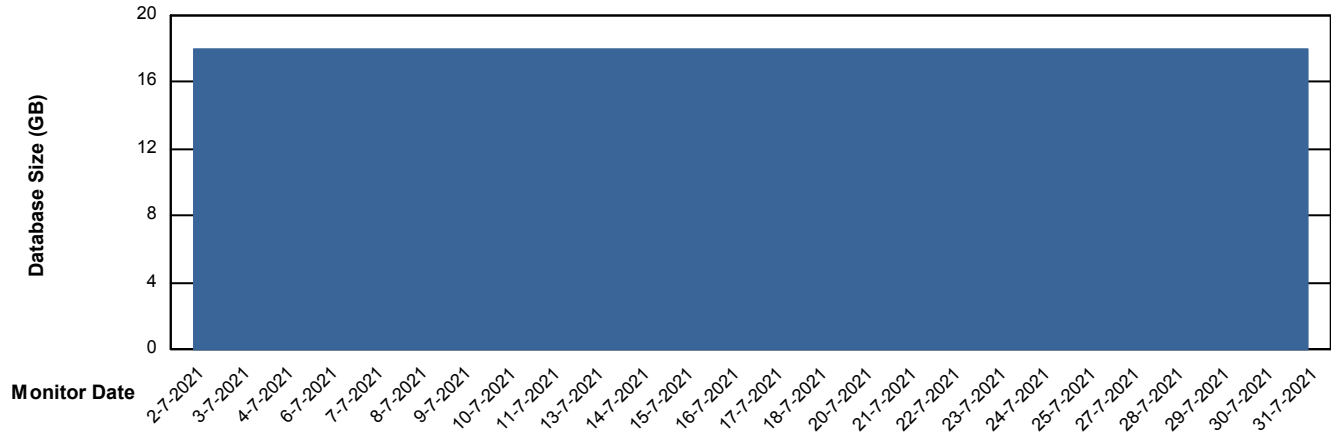

Weekly SLA Customer Report

Customer BCM_Production
Database ID 81

Database Performance BCMDB_ABS1SB Standby Database

Weekly SLA Customer Report

Customer BCM_Production
 Database ID 81

DATABASE SIZE BCMDB_ABS1 Production Database

Database growth over last month

Database Tablespace BCMDB_ABS1 Production Database

Date	Tablespace Name	Filesize (Gb)	Usedsize (Gb)	Percentage free
31-7-2021	ABSDATA	6	4	21
	INDX	11	9	22
30-7-2021	ABSDATA	6	4	21
	INDX	11	9	22
29-7-2021	ABSDATA	6	4	21
	INDX	11	9	22
28-7-2021	ABSDATA	6	4	21
	INDX	11	9	22
27-7-2021	ABSDATA	6	4	21
	INDX	11	9	22
25-7-2021	ABSDATA	6	4	21
	INDX	11	9	22