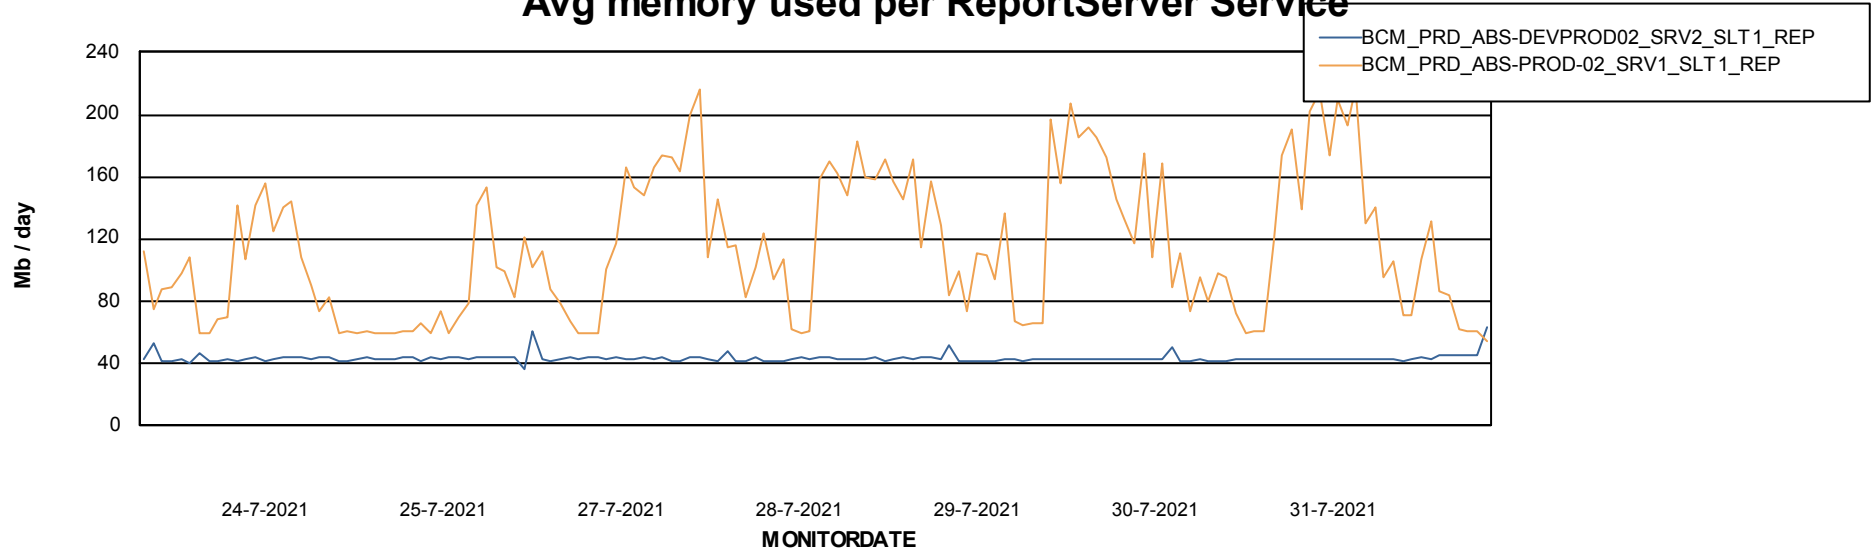

ABSSolute Application ReportServer Services

Avg memory used per ReportServer Service