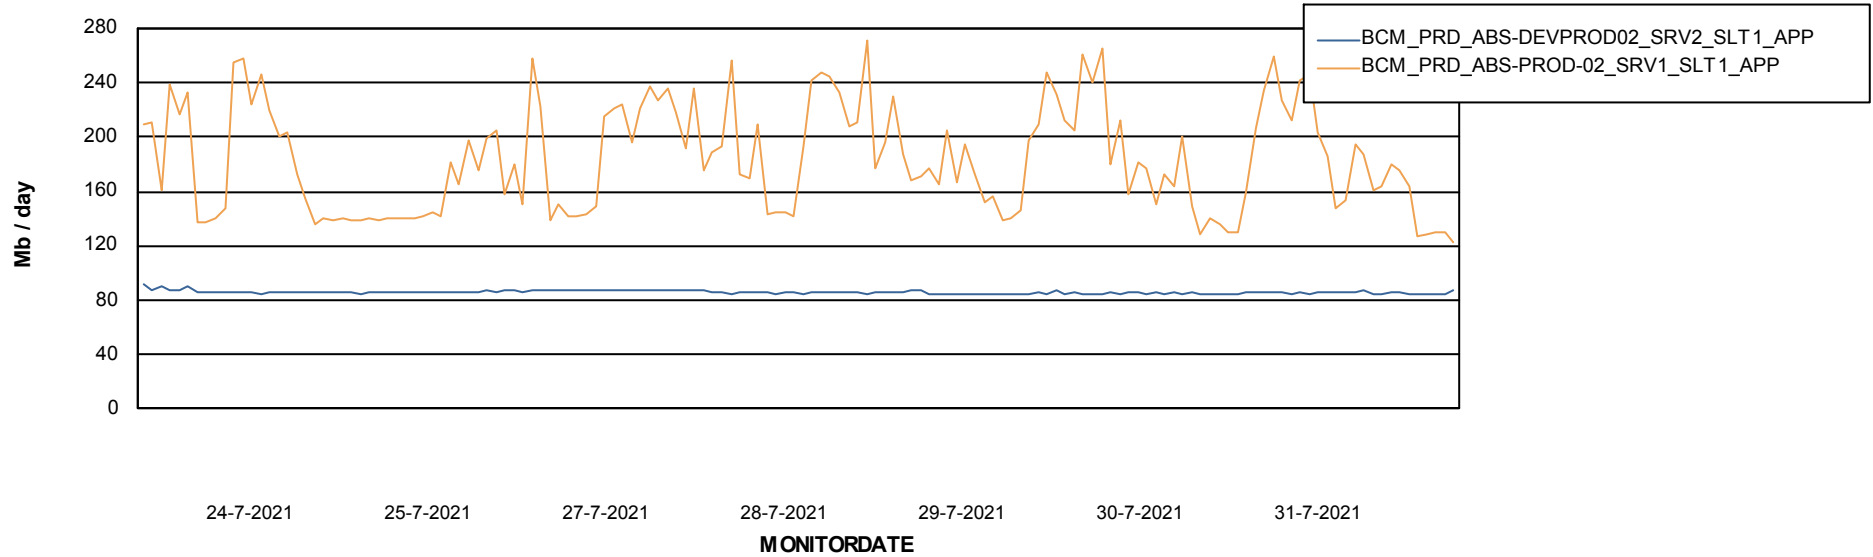

ABSSolute Application Server Services

Avg memory used per ABS Server Service