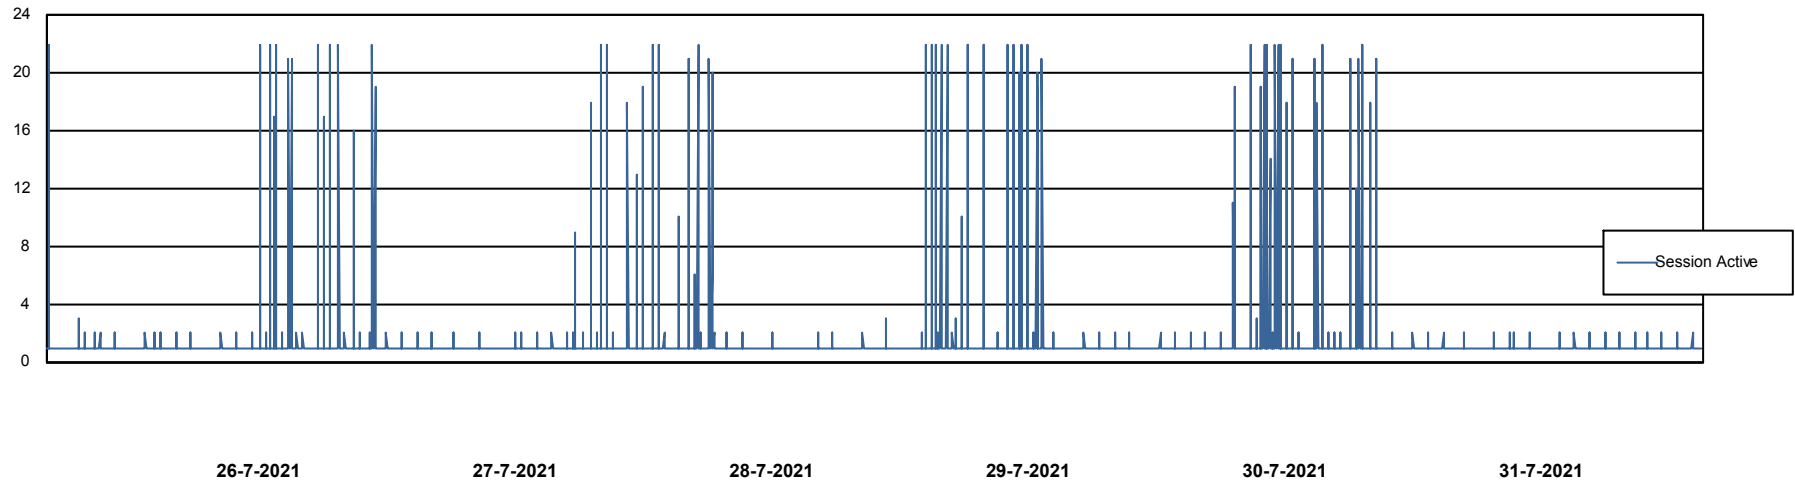

Database Performance AUJ_DB6_Standby2