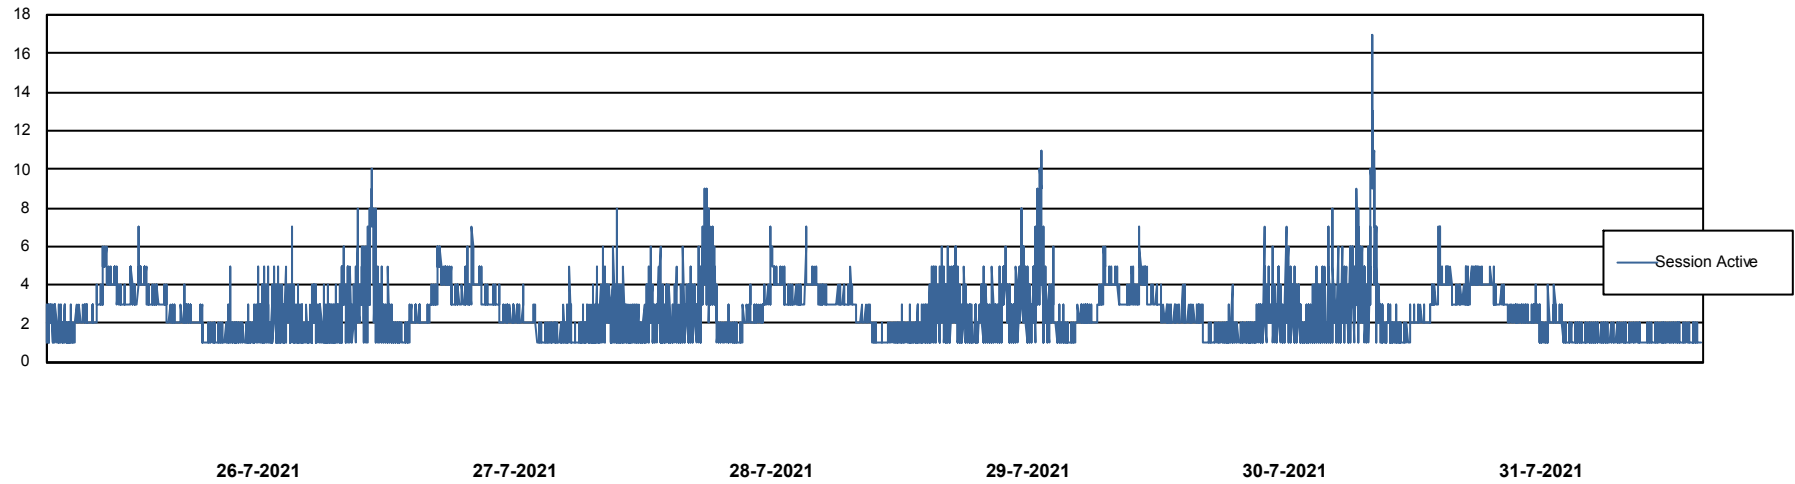

Database Performance AUJ_DB4_Primary