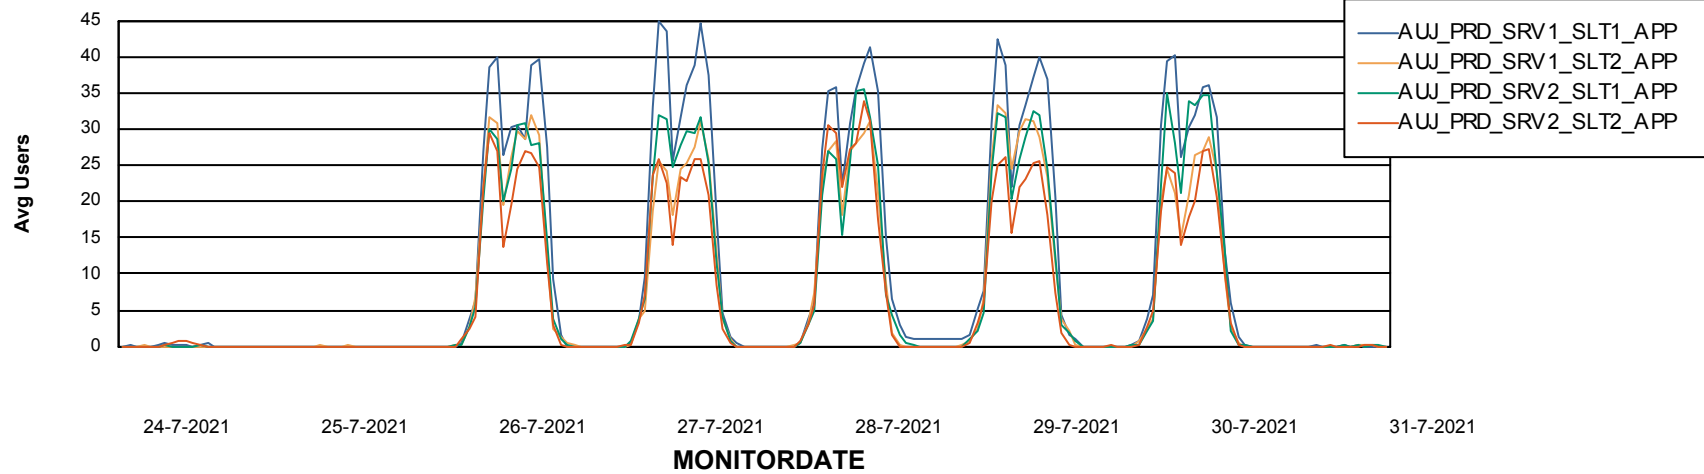

Avg users per day per ABS server