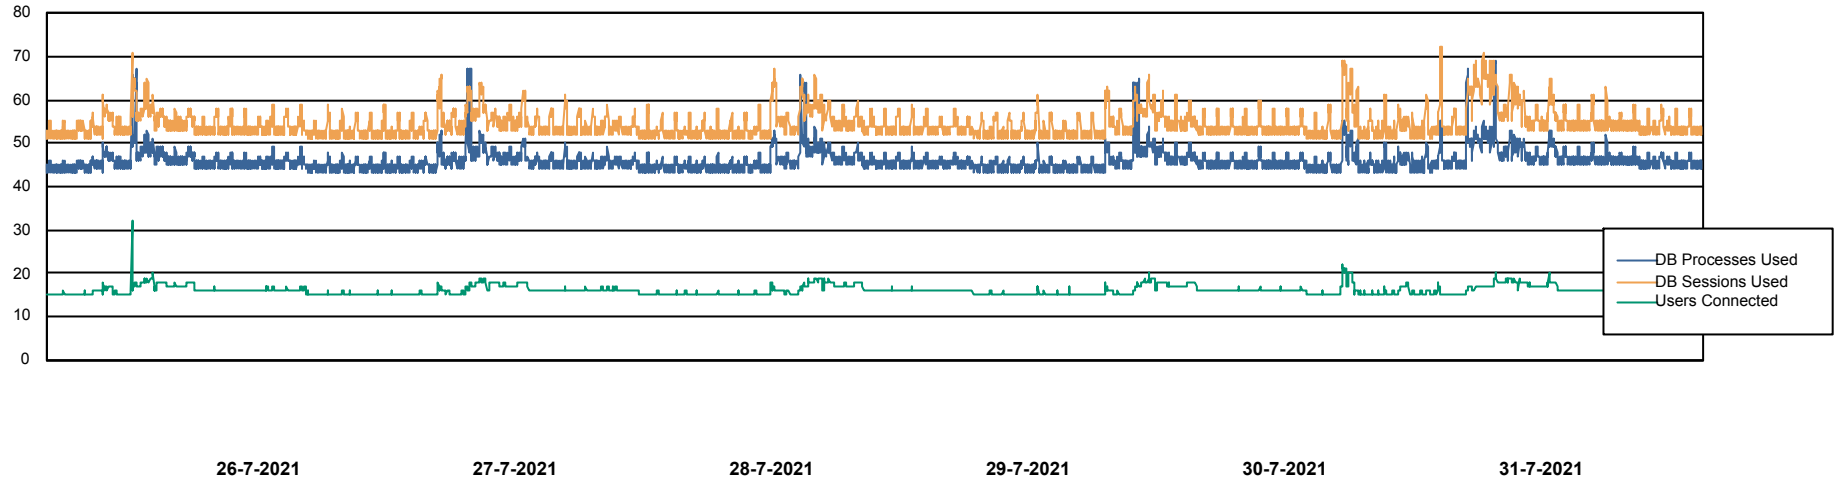

Database Performance AUJDB_BI