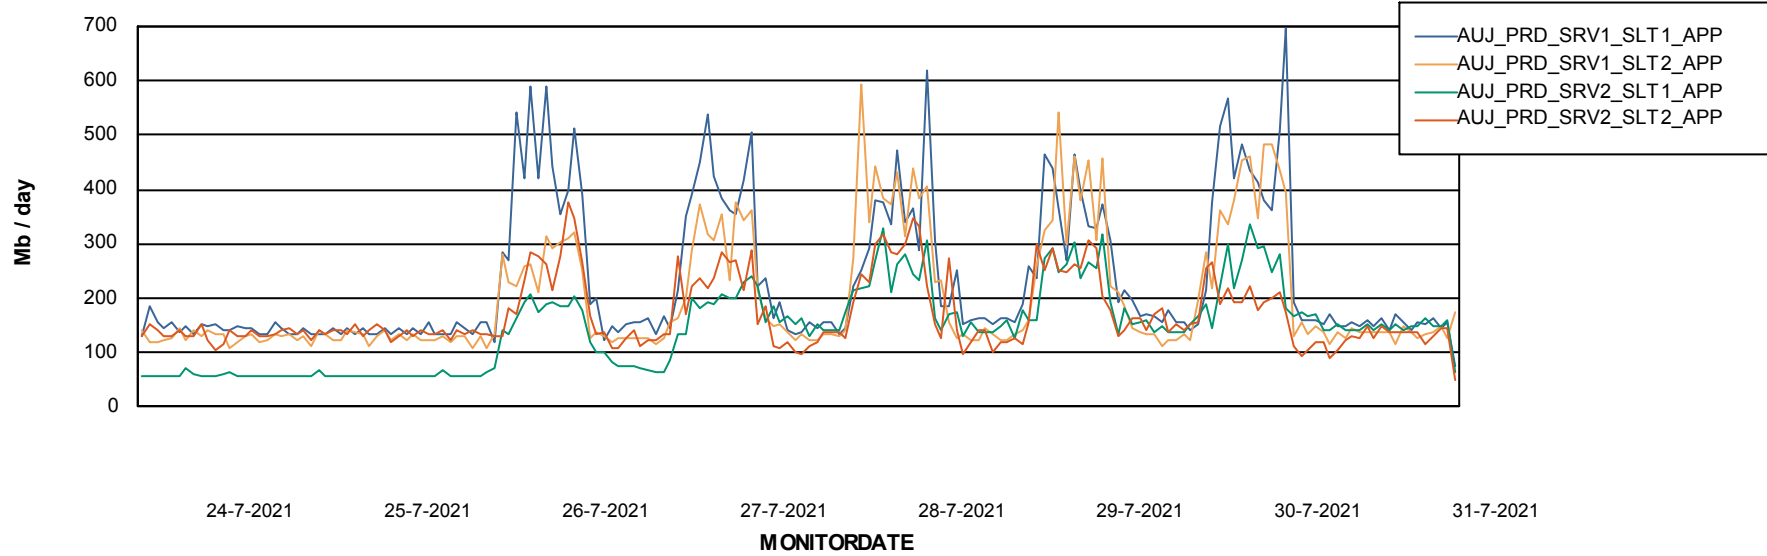

ABSSolute Application Server Services

Avg memory used per ABS Server Service