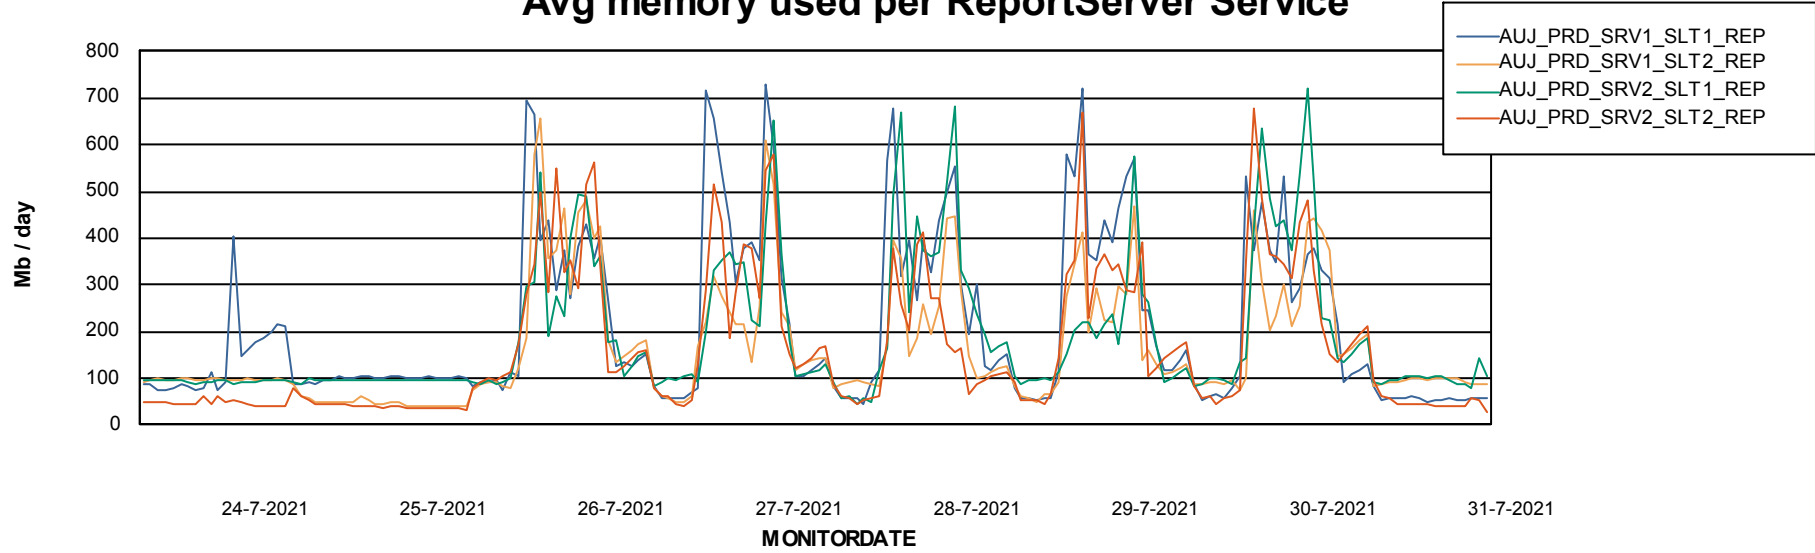

ABSSolute Application ReportServer Services

Avg memory used per ReportServer Service