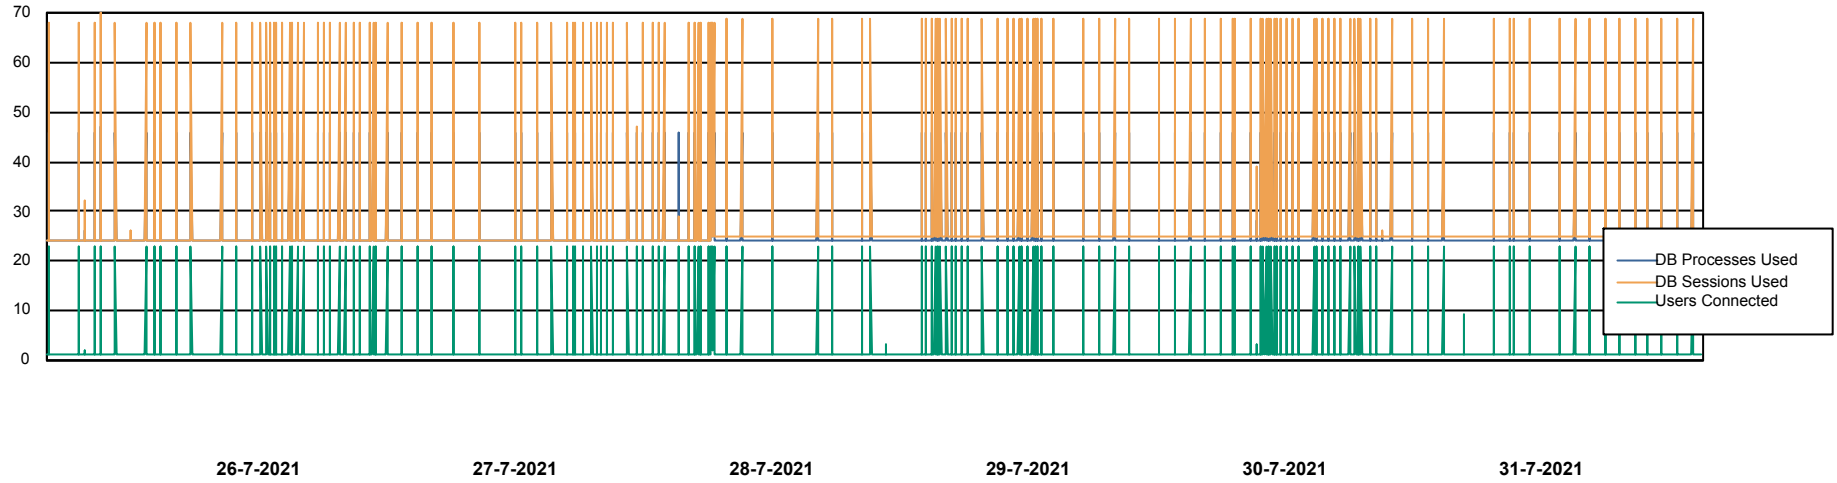

Database Performance AUJ_DB6_Standby2