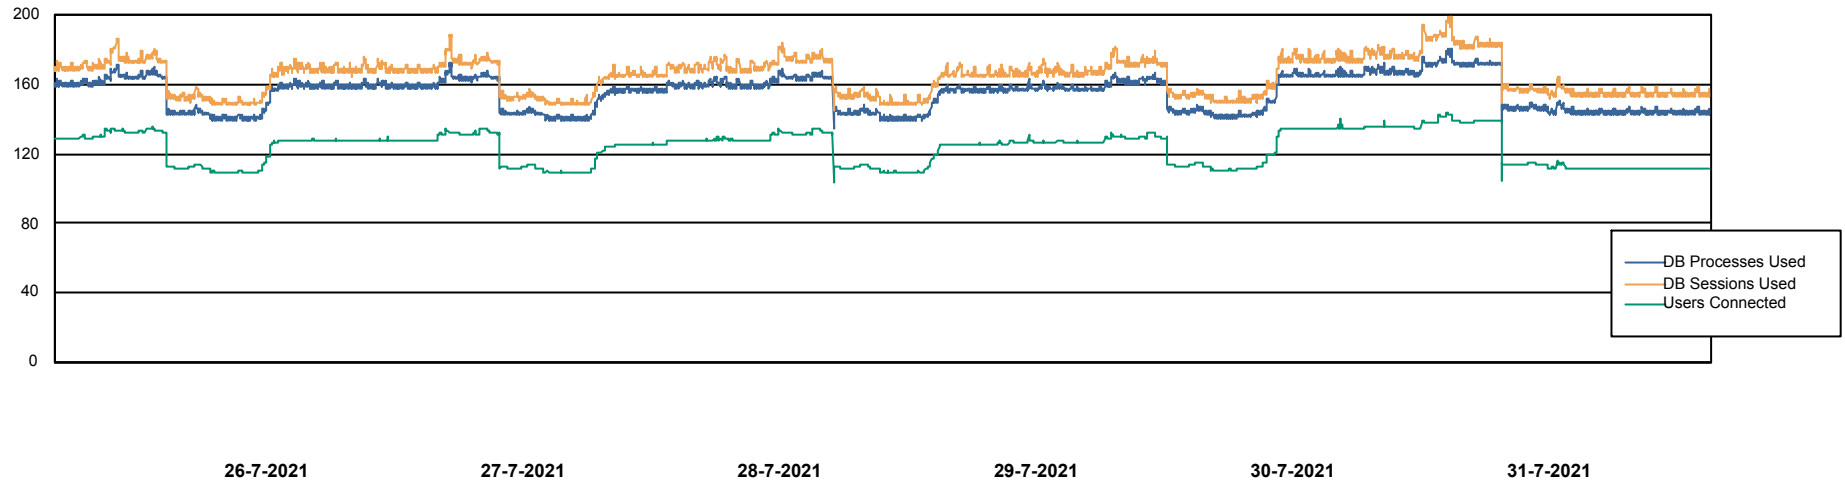

Database Performance AUJ_DB4_Primary