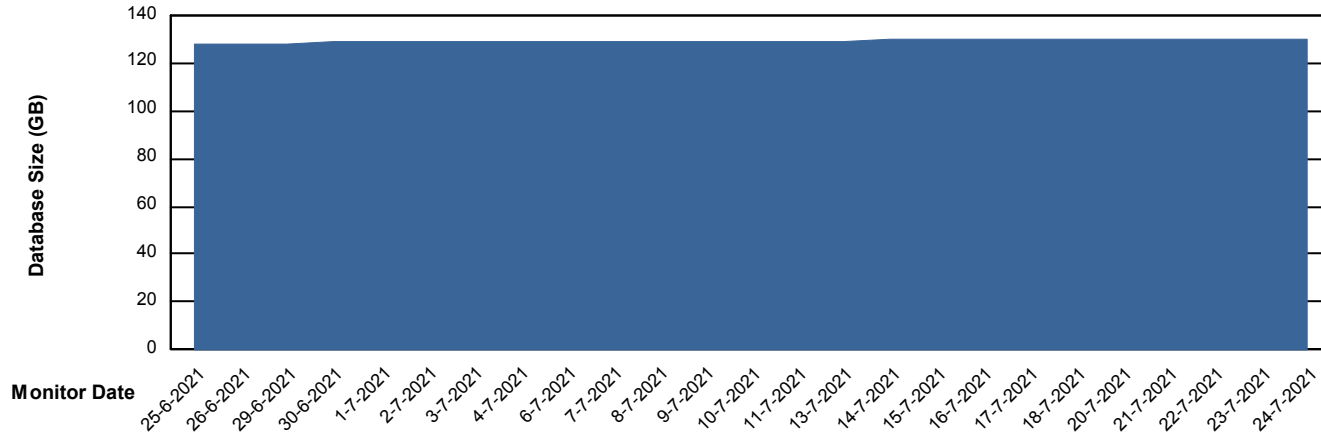

Database Performance VOSDB_Standby

Weekly SLA Customer Report

Customer VOS_Production
Database ID 68

DATABASE SIZE VOSDB_BI

Database growth over last month

DATABASE SIZE VOSDB_Production

Database growth over last month