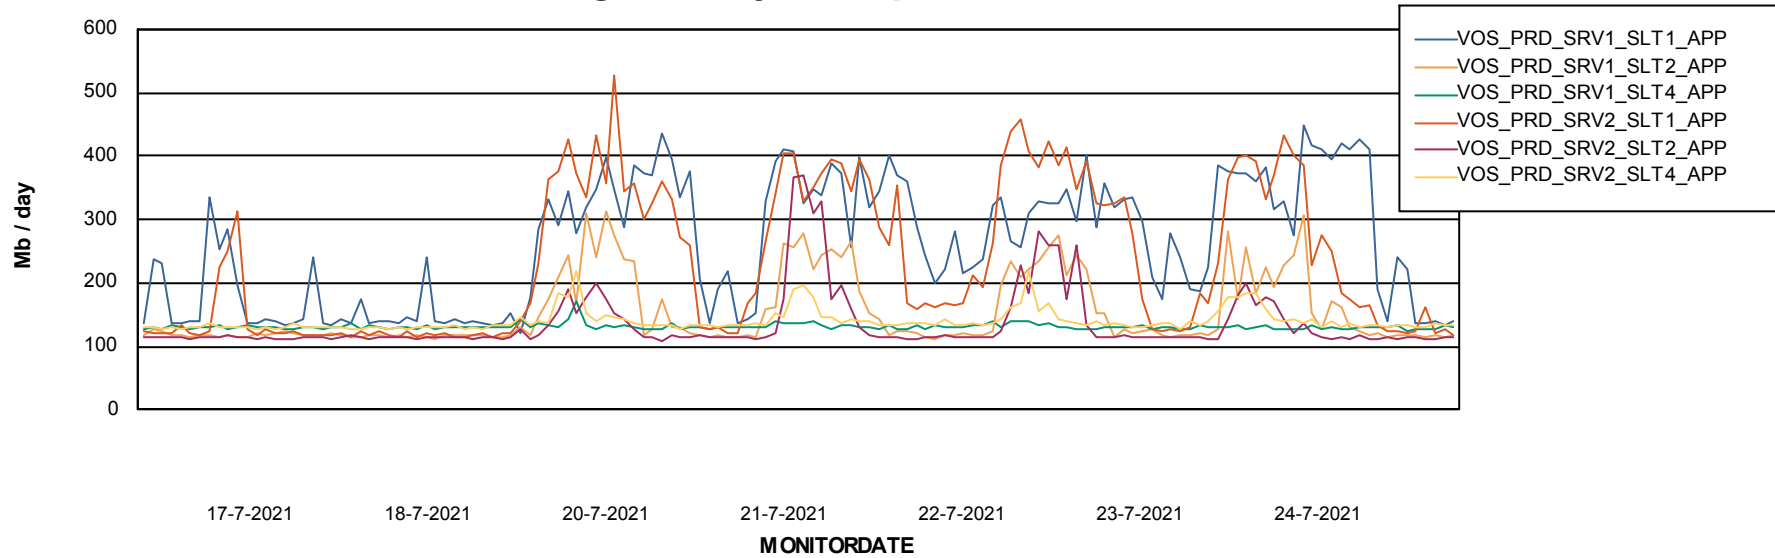

ABSSolute Application Server Services

Avg memory used per ABS Server Service