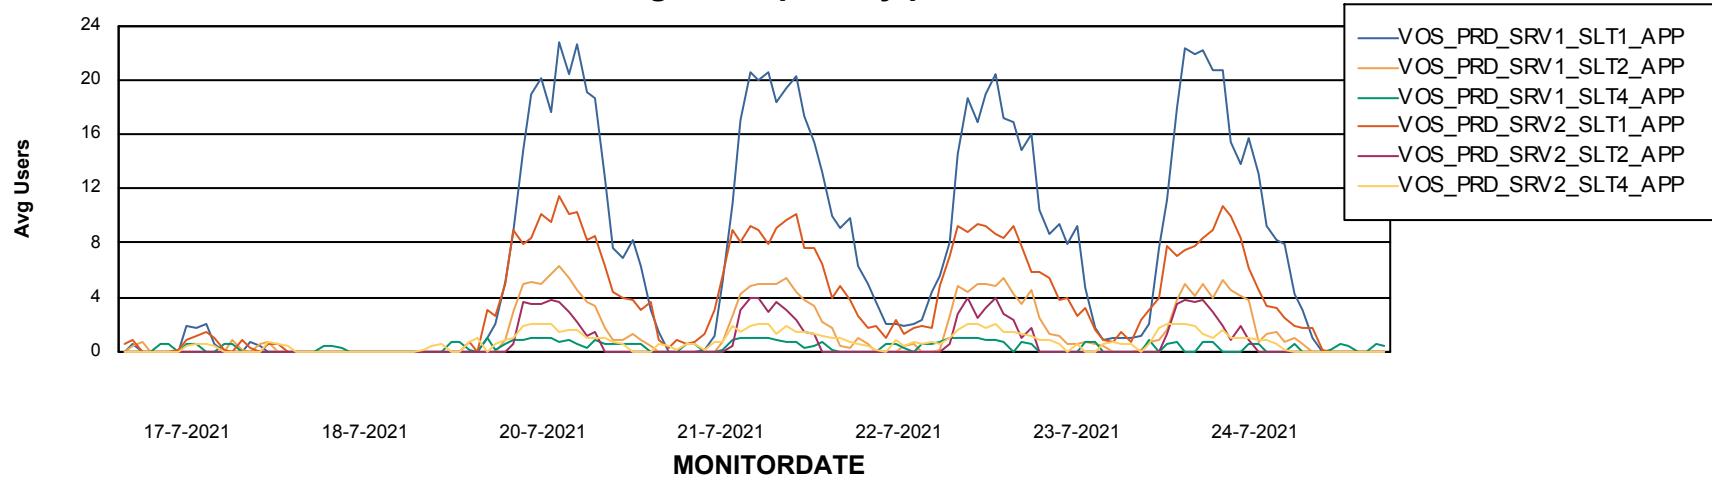

Weekly SLA Customer Report

Customer VOS_Production
Database ID 68

ABSSolute Application Server Services

Avg memory used per ABS Server Service

Avg users per day per ABS server

Weekly SLA Customer Report

Customer VOS_Production
Database ID 68