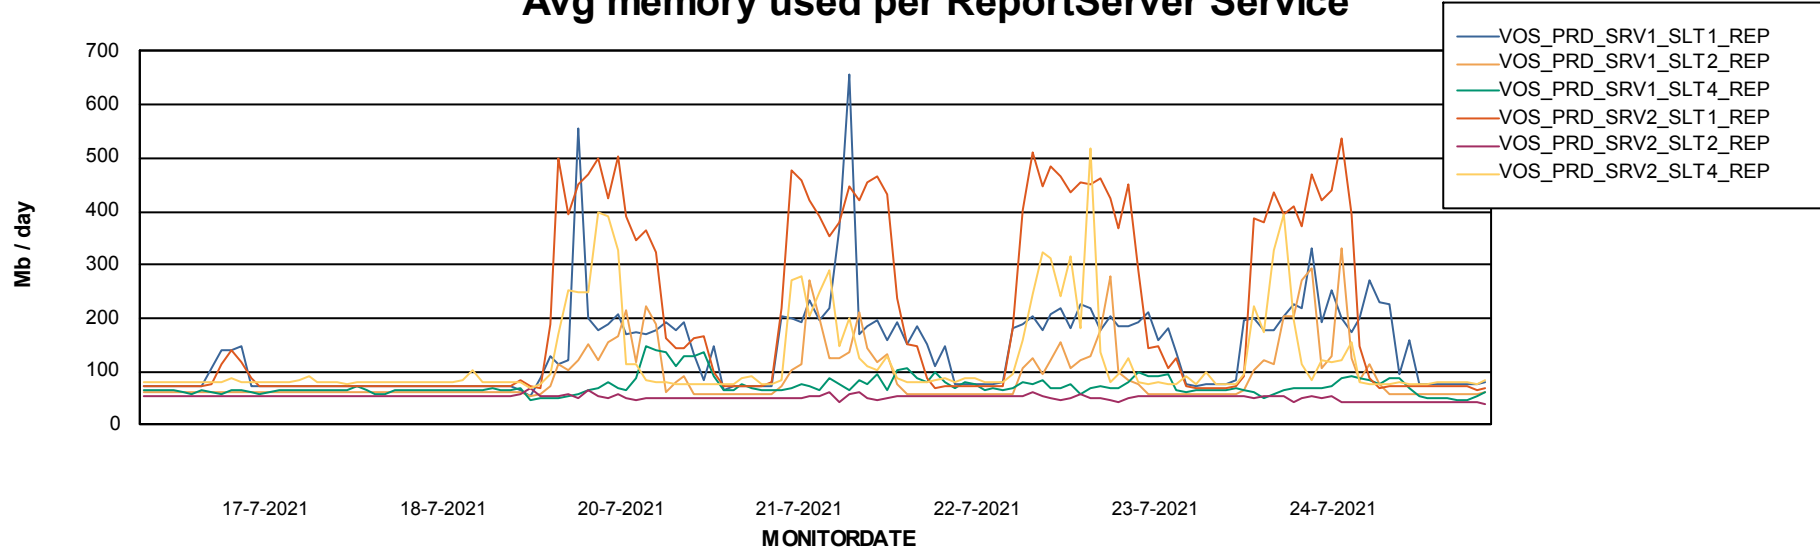

ABSSolute Application ReportServer Services

Avg memory used per ReportServer Service