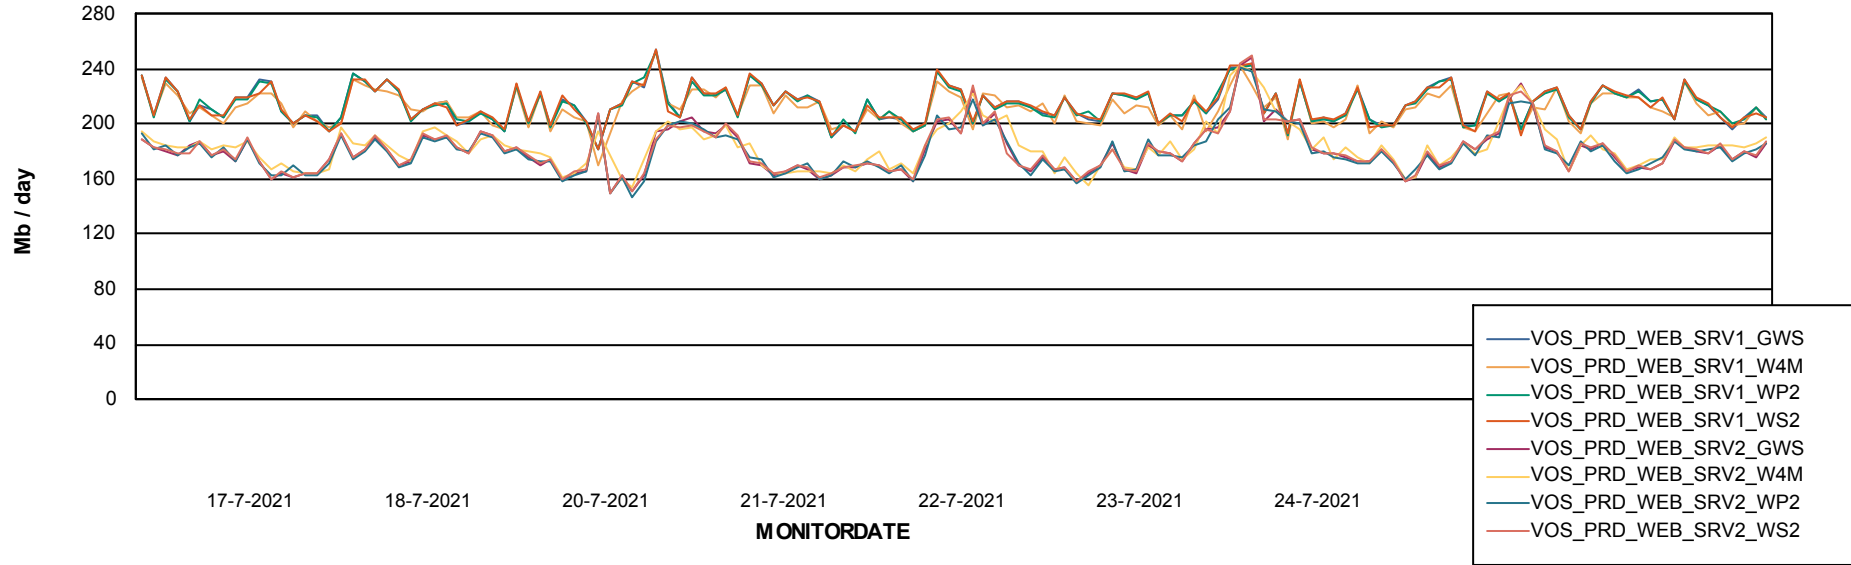

ABSSolute Application ReportServer Services

Avg memory used per ReportServer Service

Weekly SLA Customer Report

Customer VOS_Production
Database ID 68

ABSSolute Web Component Services

Avg memory used per ABS Web component