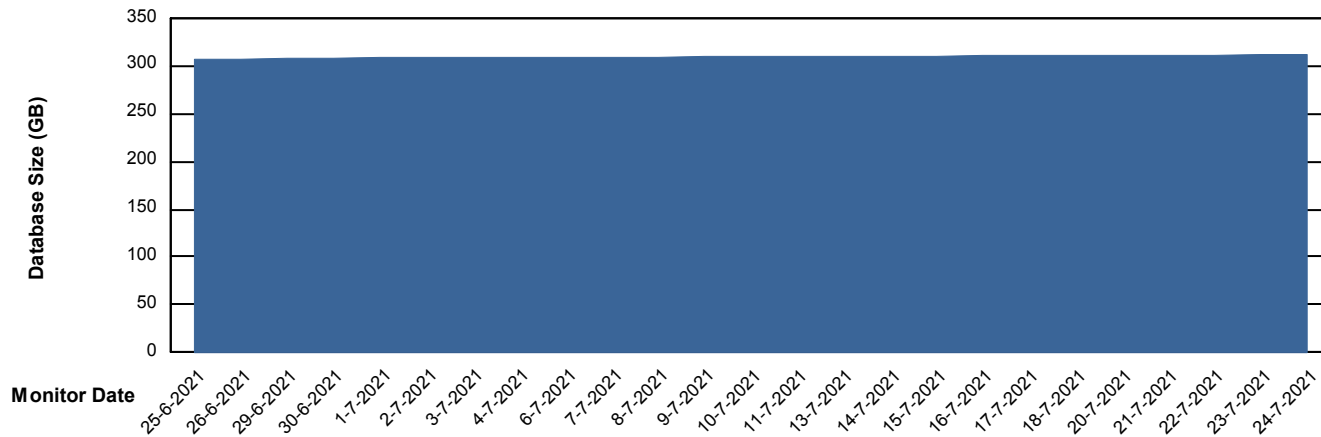

Database Performance VOSDB_Standby

Weekly SLA Customer Report

Customer VOS_Production
Database ID 68

DATABASE SIZE VOSDB_BI

Database growth over last month

DATABASE SIZE VOSDB_Production

Database growth over last month