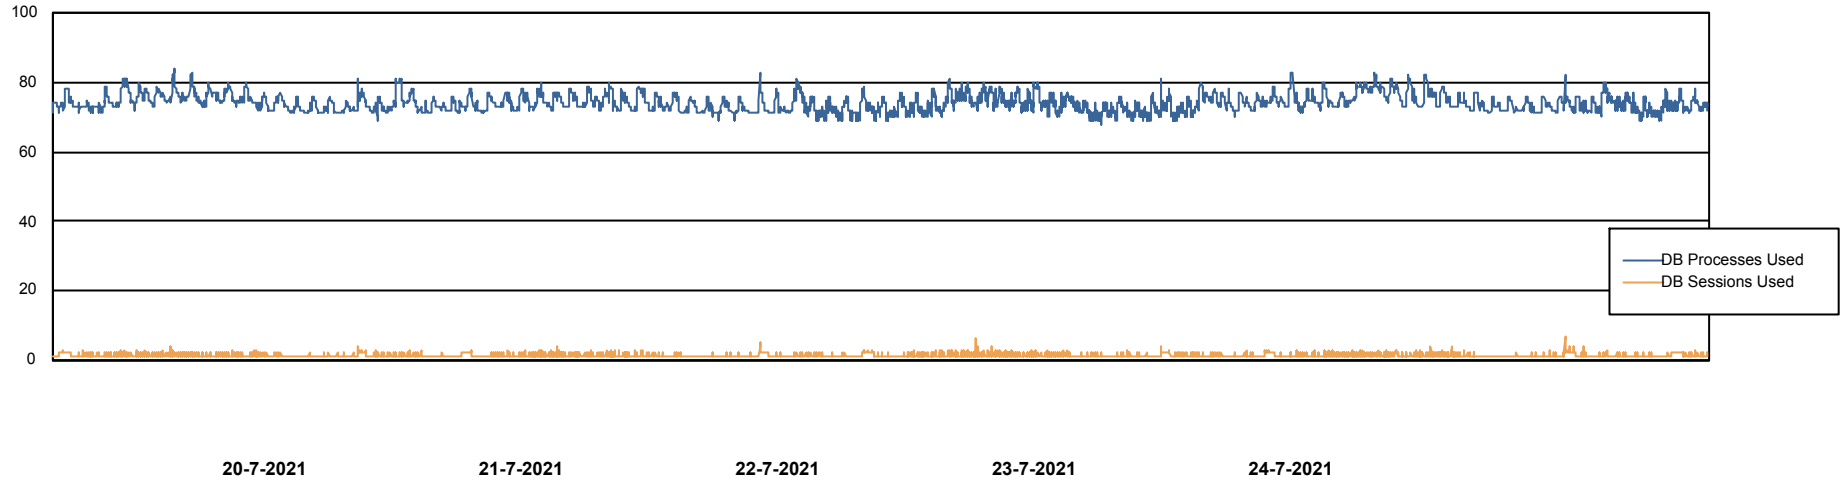

Weekly SLA Customer Report

Customer VEN_Production
Database ID 35

Harddisk Usage VEN_PRD_VENABS08_BI

	Free disk space on C: (%)	Total disk space on C: (Gb)	Used disk space on C: (Gb)	Free disk space on D: (%)	Total disk space on D: (Gb)	Used disk space on D: (Gb)
24-7-2021	44	102	58	32	601	409
23-7-2021	44	102	58	32	601	410
22-7-2021	44	102	58	32	601	410
21-7-2021	44	102	57	32	601	410
20-7-2021	44	102	57	32	601	411
19-7-2021	44	0	0	32	0	0
18-7-2021	44	102	57	32	601	411

Weekly SLA Customer Report

Customer VEN_Production
Database ID 35

Database Performance VENDB_Production

Weekly SLA Customer Report

Customer VEN_Production
 Database ID 35

DATABASE SIZE VENDB_Production

Database growth over last month