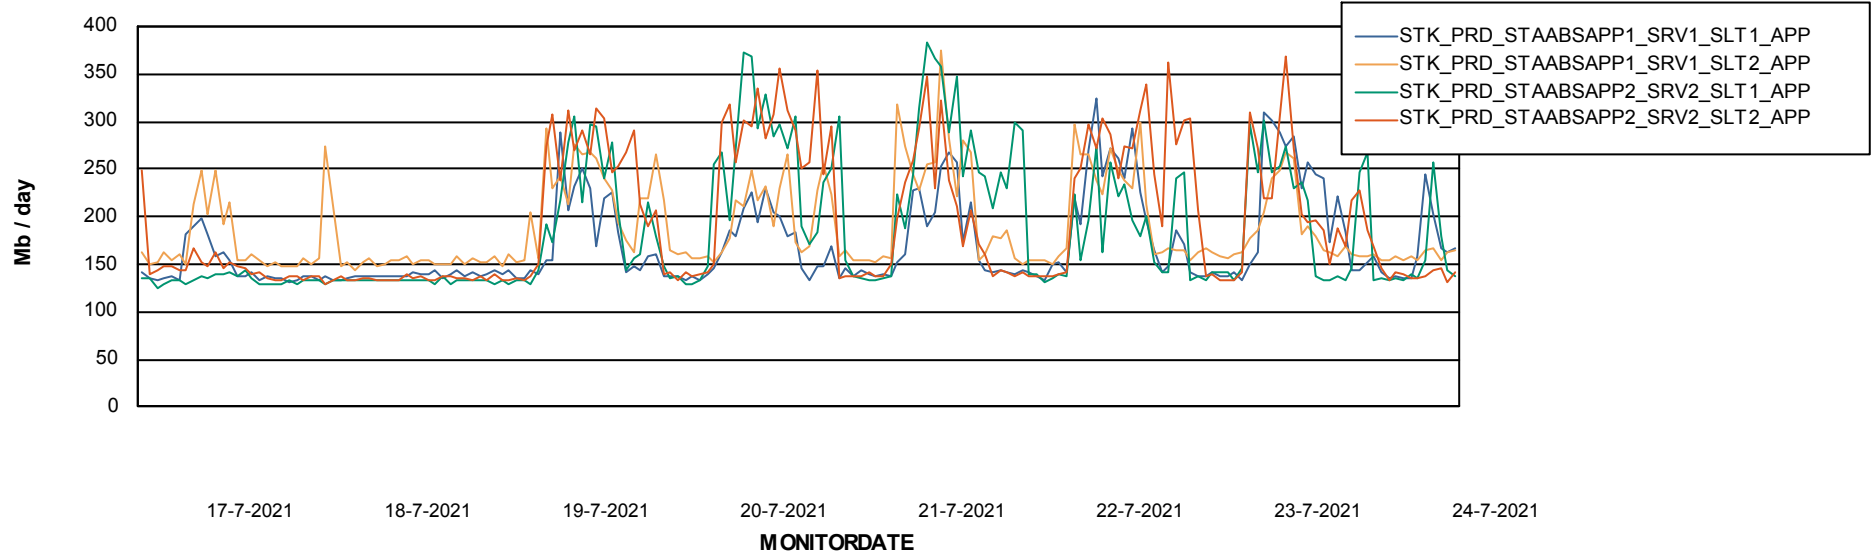

ABSSolute Application Server Services

Avg memory used per ABS Server Service