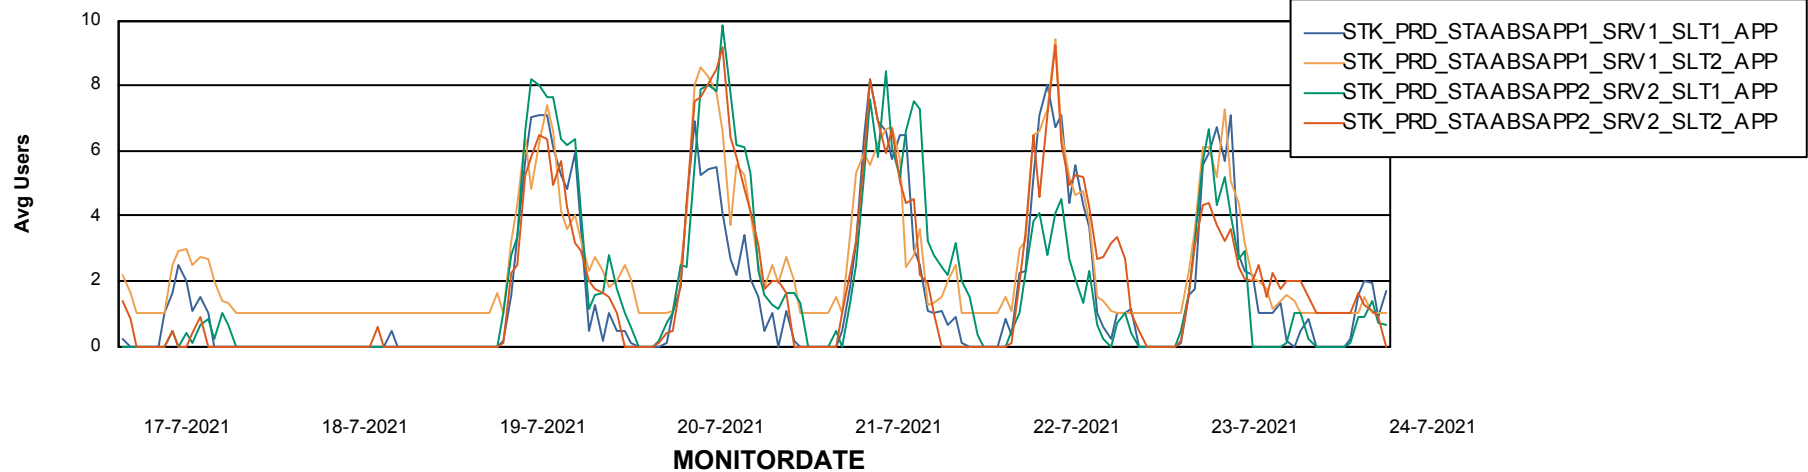

Avg users per day per ABS server