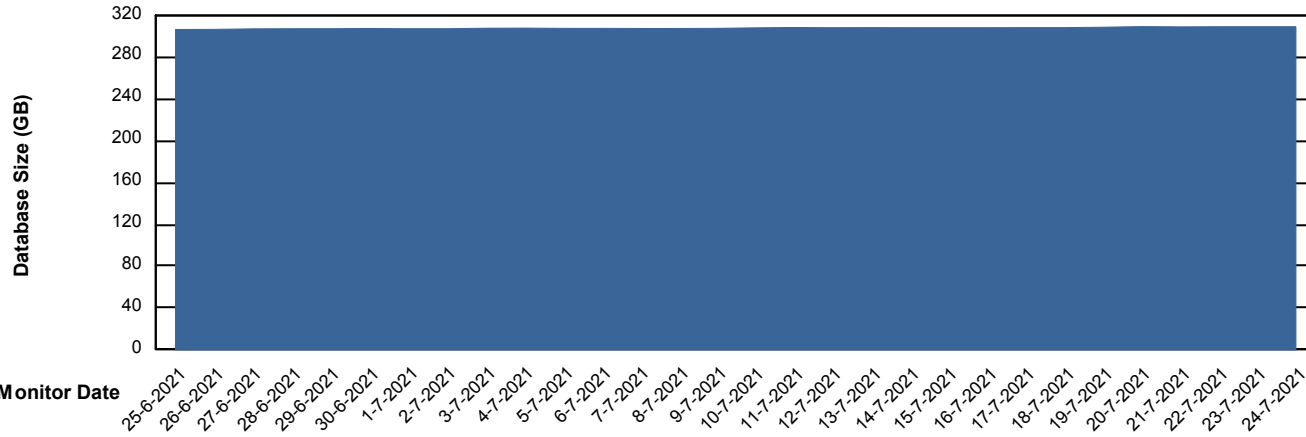

Database growth over last month

Database Tablespace STKDB_ABS1 Production Database

Date	Tablespace Name	Filesize (Gb)	Usedsize (Gb)	Percentage free
24-7-2021	ABSDATA	177	125	29
	INDX	217	177	18
23-7-2021	ABSDATA	177	125	29
	INDX	217	177	18
22-7-2021	ABSDATA	177	125	29
	INDX	217	177	18
21-7-2021	ABSDATA	177	125	29
	INDX	217	177	18
20-7-2021	ABSDATA	177	125	29
	INDX	217	177	18
19-7-2021	ABSDATA	177	125	29
	INDX	217	177	18
18-7-2021	ABSDATA	177	125	29
	INDX	217	177	18