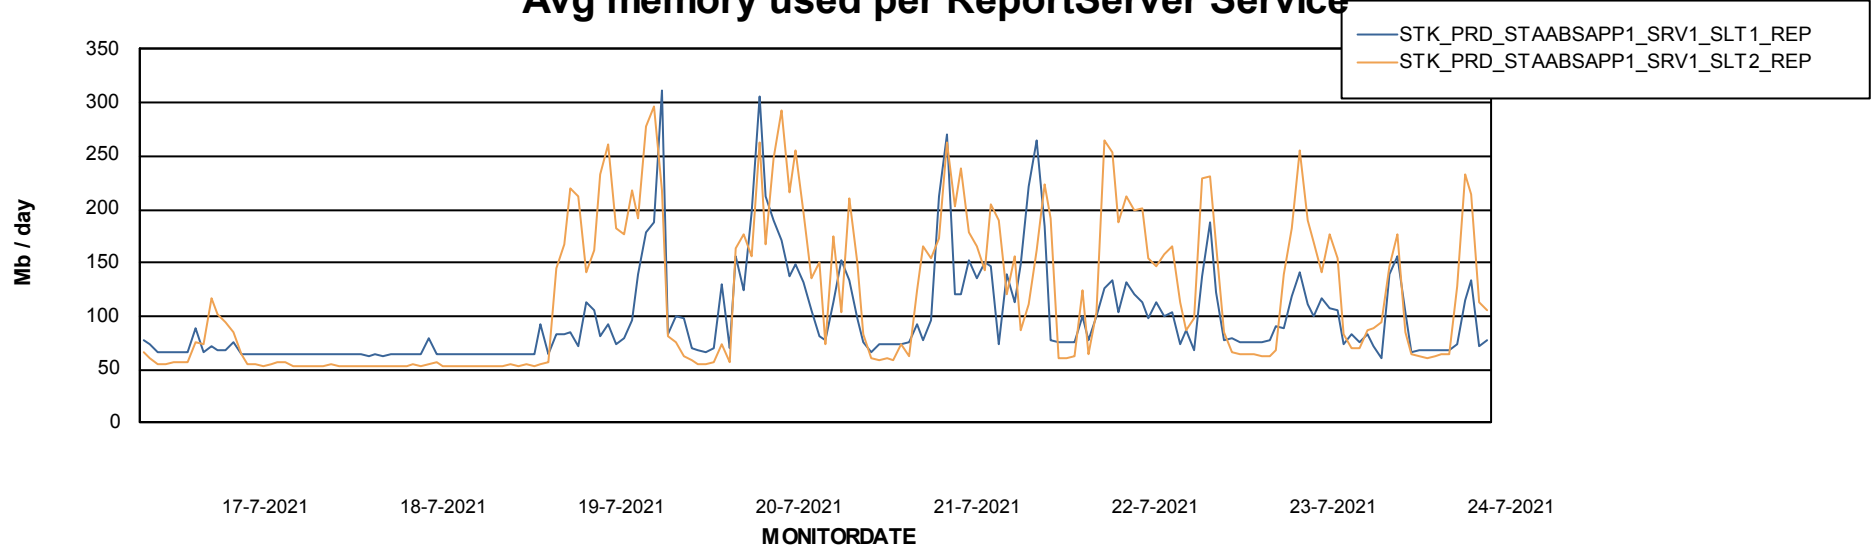

Avg memory used per ABS Server Service

Avg users per day per ABS server

Weekly SLA Customer Report

Customer STK_Production
Database ID 82

ABSSolute Application ReportServer Services

Avg memory used per ReportServer Service