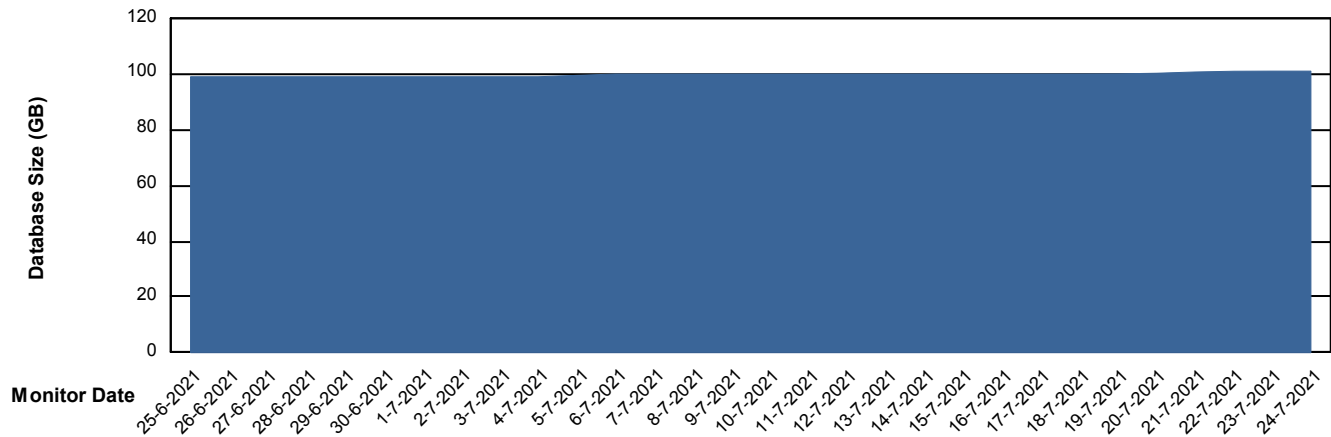

Weekly SLA Customer Report

Customer SPO_Production Silver
Database ID 57

DATABASE SIZE SPODB_BI

Database growth over last month

DATABASE SIZE SPODB_Production

Database growth over last month

Weekly SLA Customer Report

Customer SPO_Production Silver
Database ID 57

Database Tablespace SPODB_BI

Date	Tablespace Name	Filesize (Gb)	Usedsize (Gb)	Percentage free
24-7-2021	ABSDATA	28	22	21
	INDX	35	30	14
23-7-2021	ABSDATA	28	22	21
	INDX	35	30	14
22-7-2021	ABSDATA	28	22	21
	INDX	35	29	17
21-7-2021	ABSDATA	28	22	21
	INDX	35	29	17
20-7-2021	ABSDATA	28	22	21
	INDX	35	29	17
19-7-2021	ABSDATA	28	22	21
	INDX	35	29	17
18-7-2021	ABSDATA	28	22	21
	INDX	35	29	17