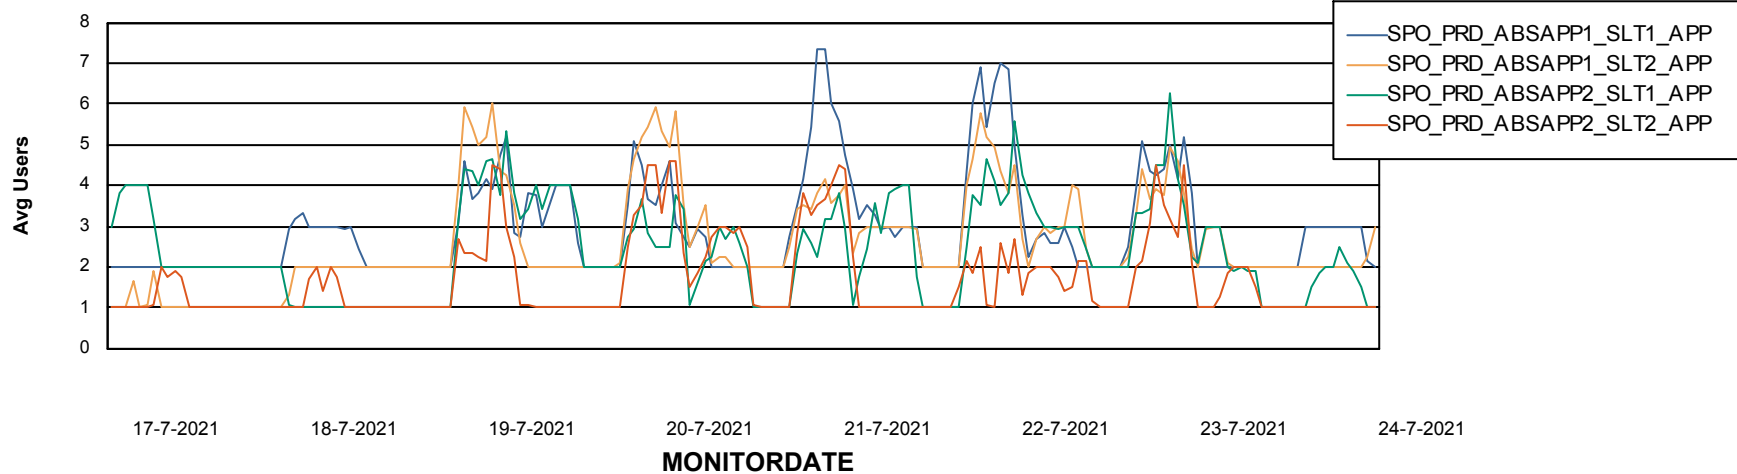

Avg users per day per ABS server