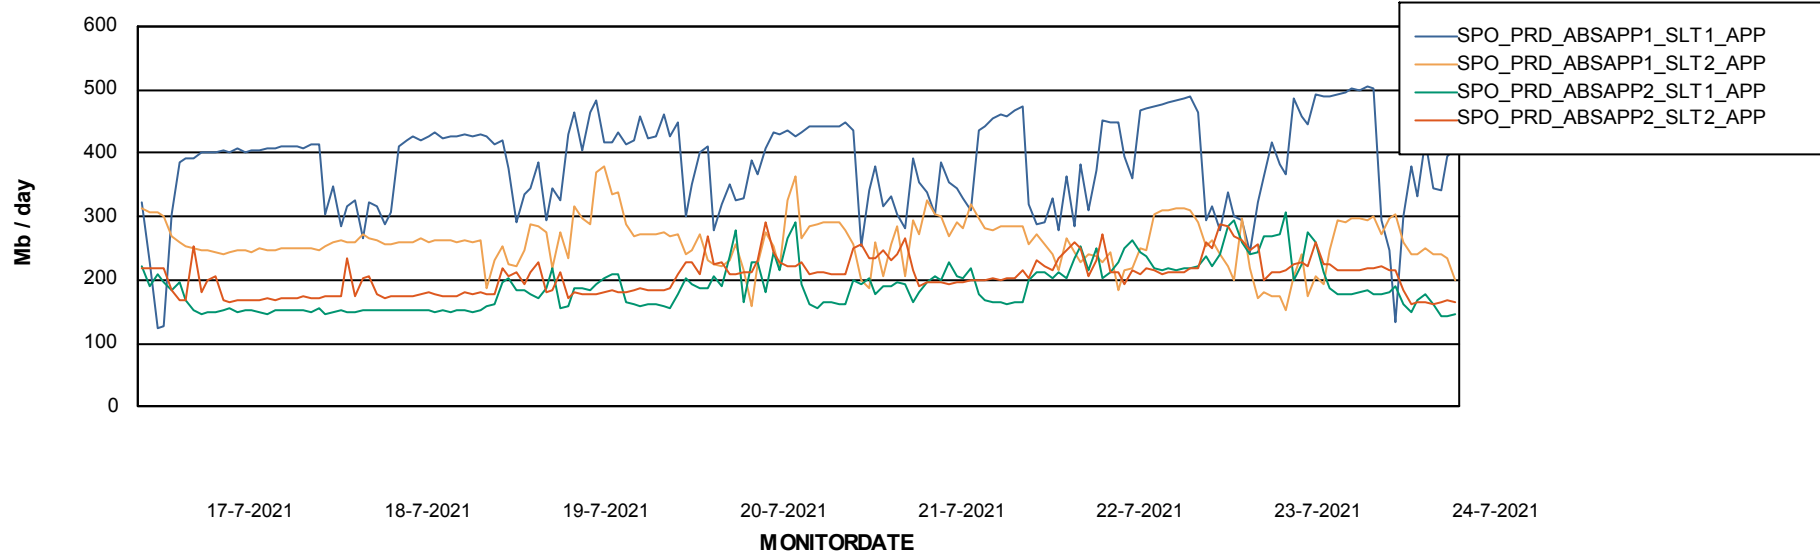

Standby Database Health SPO_Production Silver

Recovery lag for last 7 days

Weekly SLA Customer Report

Customer SPO_Production Silver
Database ID 57

ABSSolute Application Server Services

Avg memory used per ABS Server Service