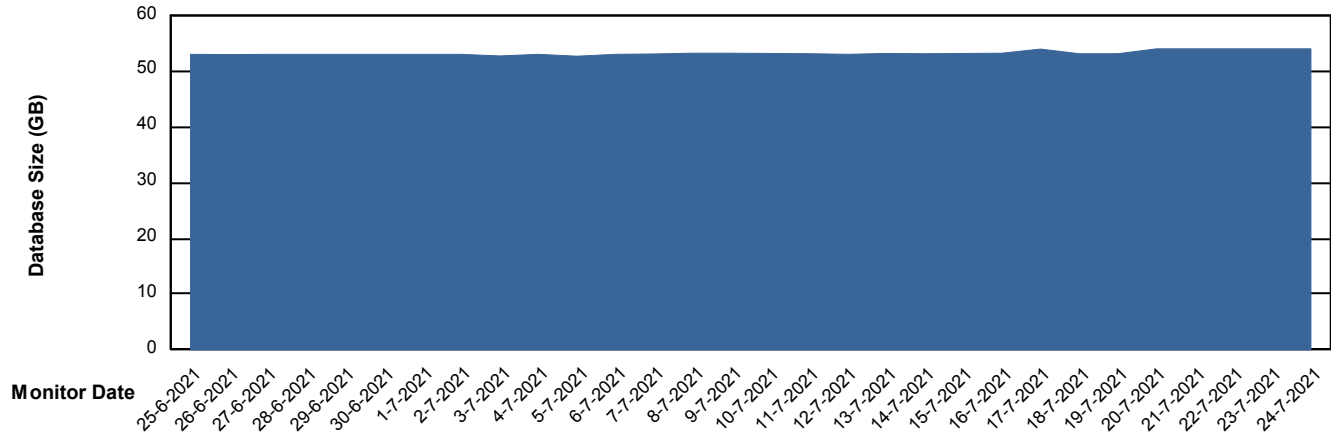

Weekly SLA Customer Report

Customer SPO_Production Silver
Database ID 57

Database Performance SPODB_Production

Weekly SLA Customer Report

Customer SPO_Production Silver
Database ID 57

Database Performance SPODB_Standby

Weekly SLA Customer Report

Customer SPO_Production Silver
Database ID 57

DATABASE SIZE SPODB_BI

Database growth over last month

DATABASE SIZE SPODB_Production

Database growth over last month

Weekly SLA Customer Report