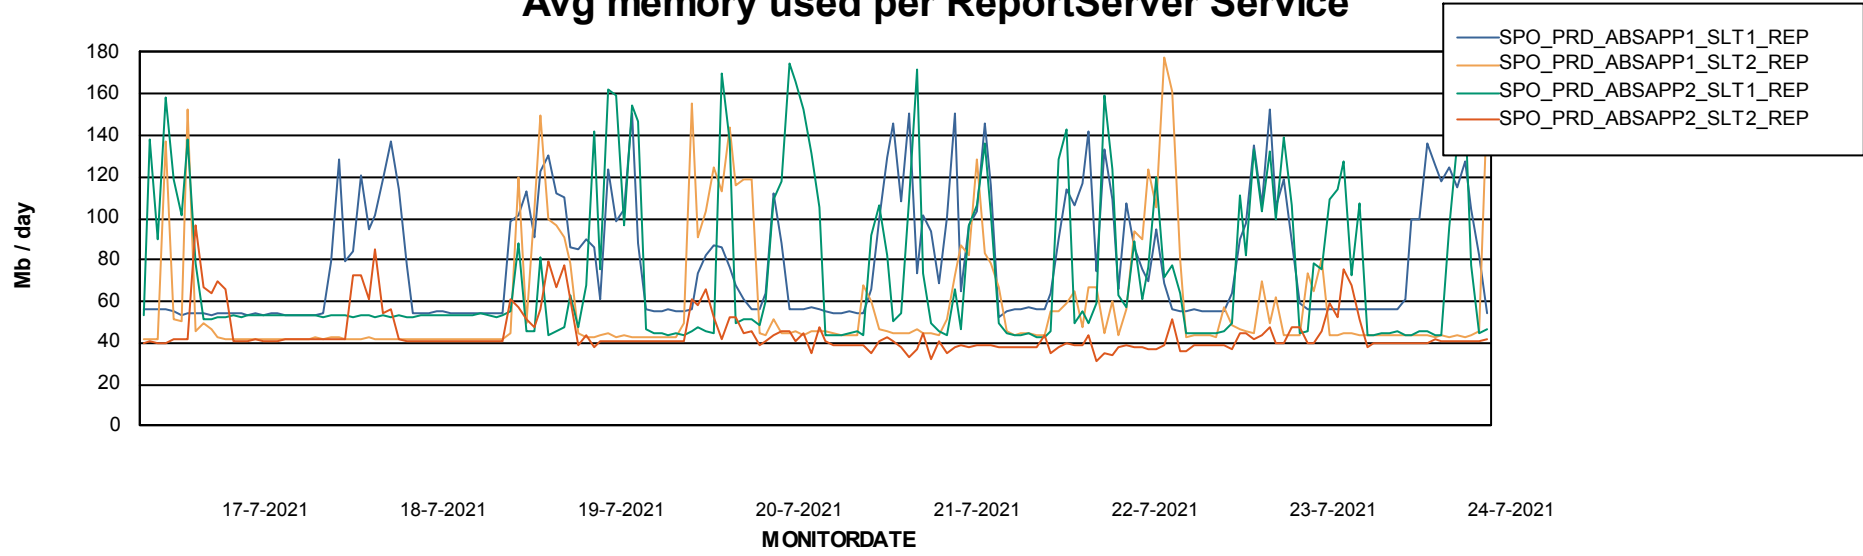

Avg users per day per ABS server

Weekly SLA Customer Report

Customer SPO_Production Silver
Database ID 57

ABSSolute Application ReportServer Services

Avg memory used per ReportServer Service

Weekly SLA Customer Report