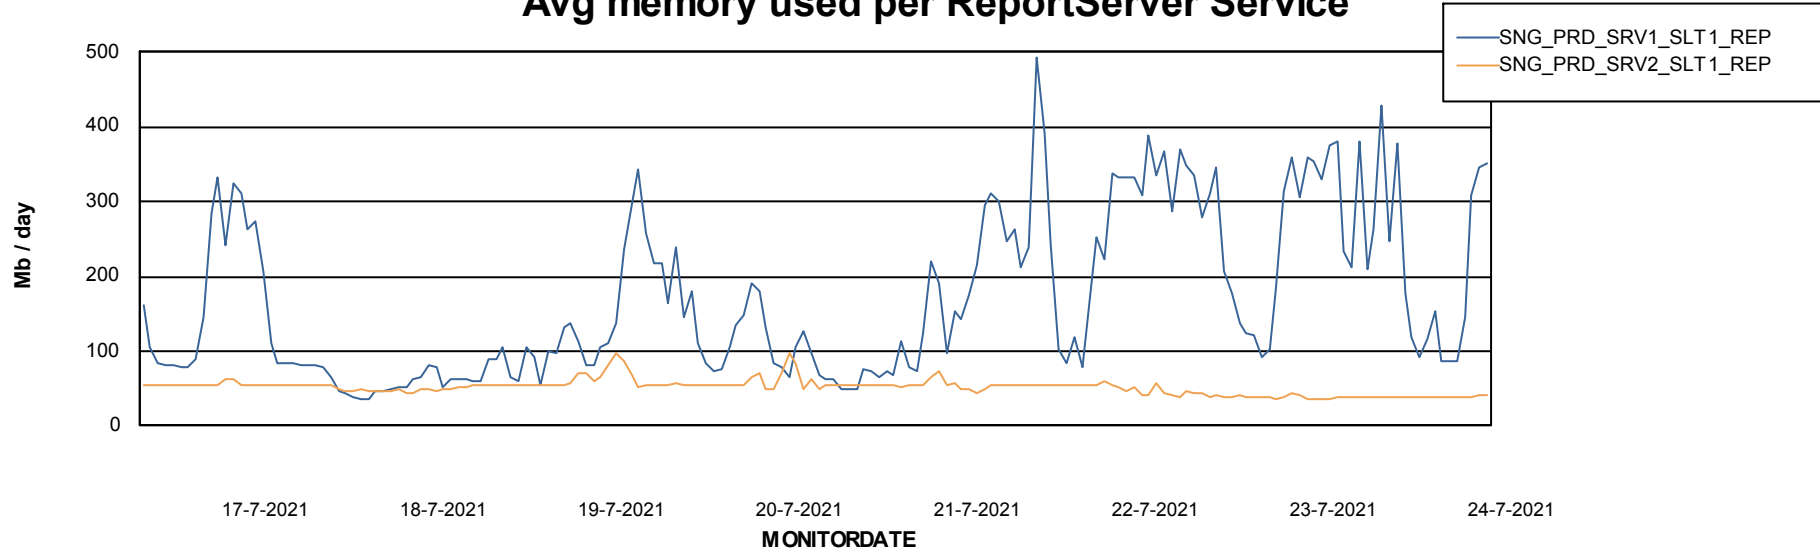

ABSSolute Application ReportServer Services

Avg memory used per ReportServer Service