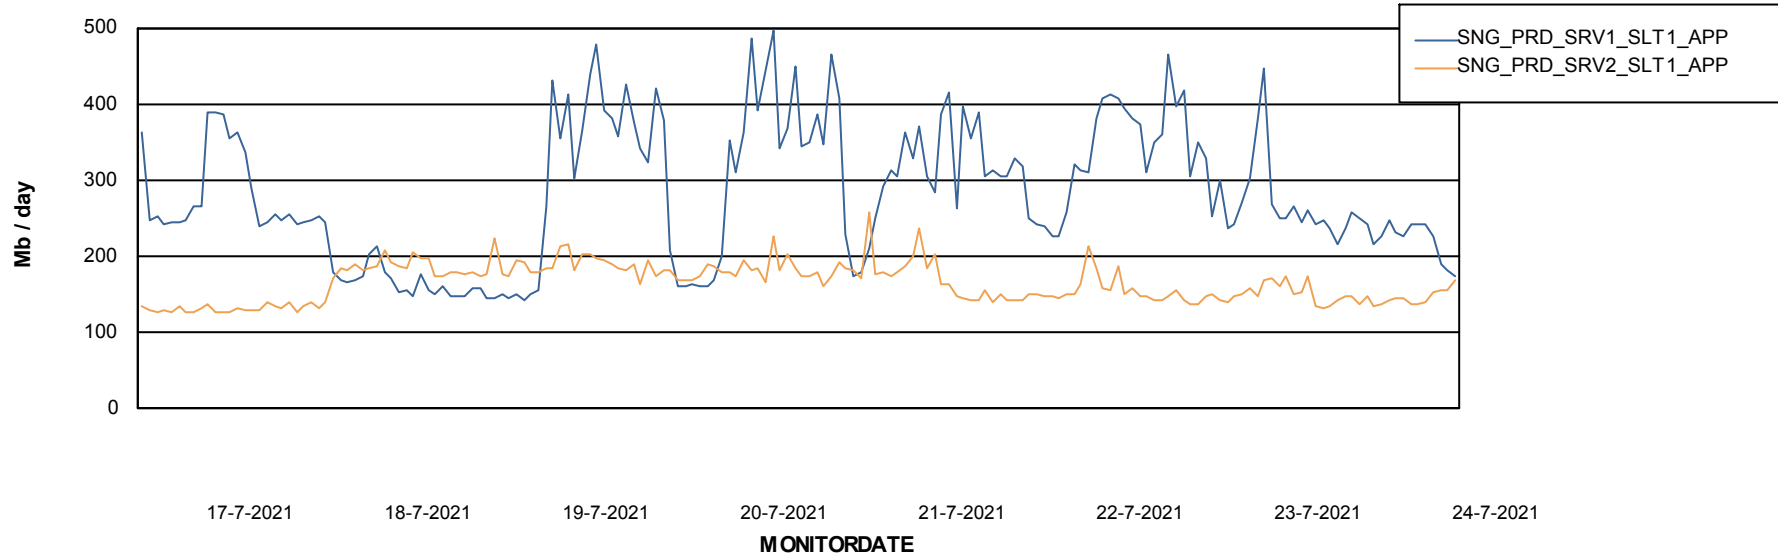

Weekly SLA Customer Report

Customer SNG_Production
Database ID 70

Database Performance SNGDB_Production

Weekly SLA Customer Report

Customer SNG_Production
 Database ID 70

DATABASE SIZE SNGDB_Production

Database growth over last month

Database Tablespace SNGDB_Production

Date	Tablespace Name	Filesize (Gb)	Usedsize (Gb)	Percentage free
24-7-2021	ABSDATA	33	28	15
	INDX	99	72	27
23-7-2021	ABSDATA	33	28	15
	INDX	99	72	27
22-7-2021	ABSDATA	33	28	15
	INDX	99	72	27
21-7-2021	ABSDATA	33	28	15
	INDX	99	72	27
20-7-2021	ABSDATA	33	28	15
	INDX	99	72	27
19-7-2021	ABSDATA	33	28	15
	INDX	99	72	27
18-7-2021	ABSDATA	33	28	15
	INDX	99	72	27

Weekly SLA Customer Report

Customer SNG_Production
Database ID 70

ABSSolute Application Server Services

Avg memory used per ABS Server Service

Avg users per day per ABS server

Weekly SLA Customer Report

Customer SNG_Production
Database ID 70