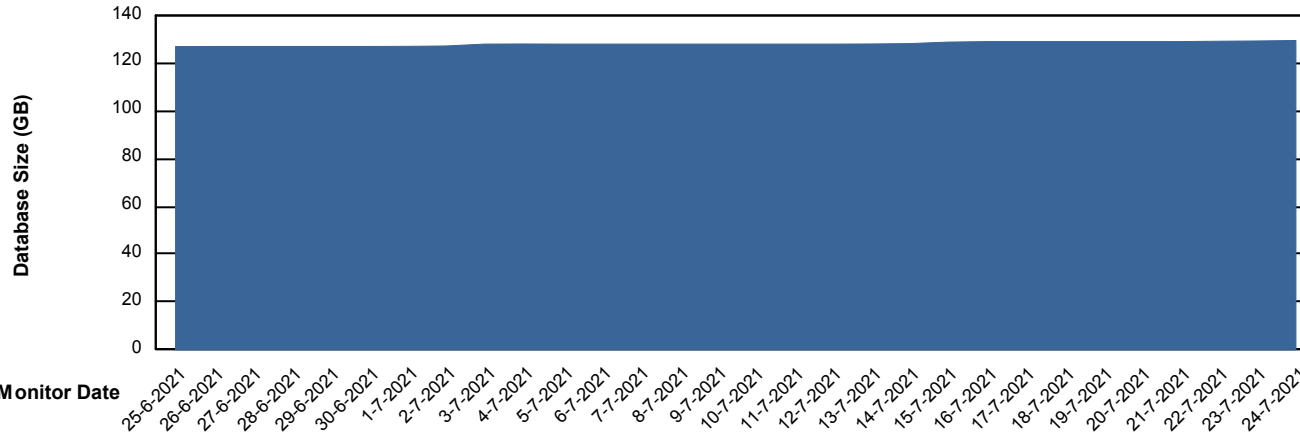

Weekly SLA Customer Report

Customer SNG_Production
Database ID 70

Database Performance SNGDB_Production

Weekly SLA Customer Report

Customer SNG_Production
 Database ID 70

DATABASE SIZE SNGDB_Production

Database growth over last month