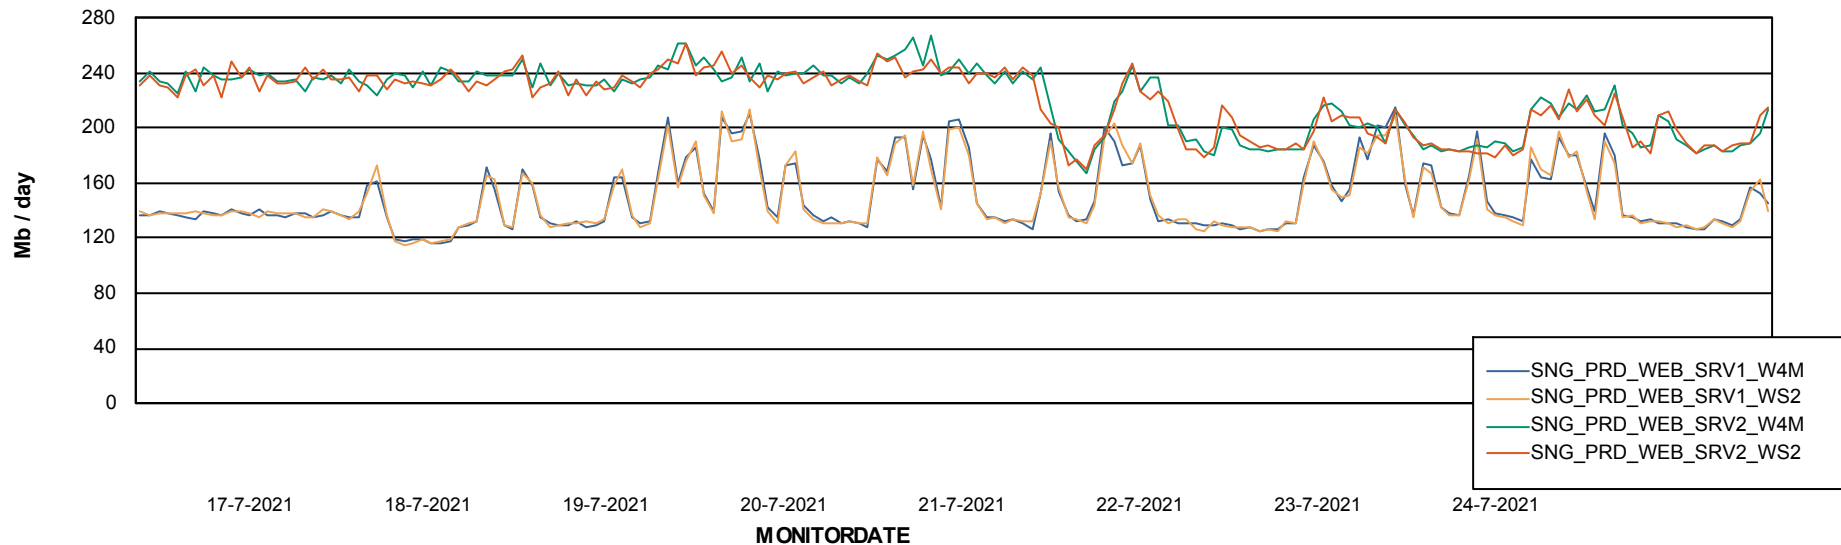

ABSSolute Application ReportServer Services

Avg memory used per ReportServer Service

Weekly SLA Customer Report

Customer SNG_Production
Database ID 70

ABSSolute Web Component Services

Avg memory used per ABS Web component