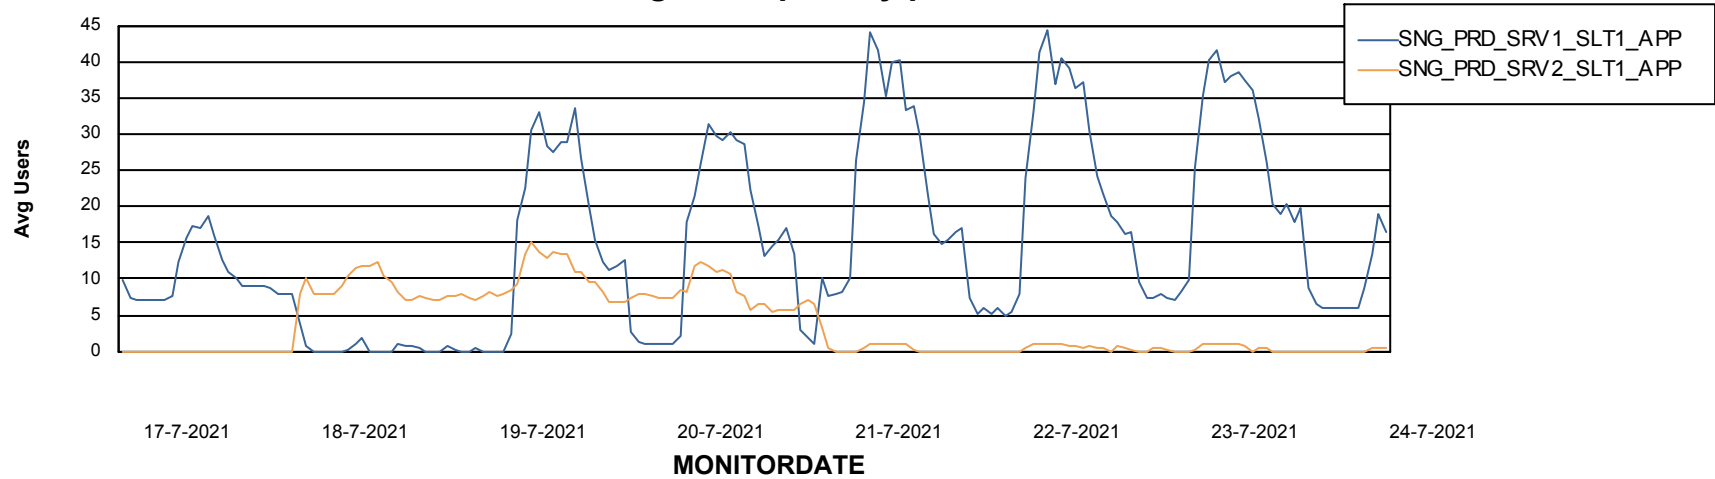

Database Tablespace SNGDB_Production

Date	Tablespace Name	Filesize (Gb)	Usedsize (Gb)	Percentage free
24-7-2021	ABSDATA	33	28	15
	INDX	99	72	27
23-7-2021	ABSDATA	33	28	15
	INDX	99	72	27
22-7-2021	ABSDATA	33	28	15
	INDX	99	72	27
21-7-2021	ABSDATA	33	28	15
	INDX	99	72	27
20-7-2021	ABSDATA	33	28	15
	INDX	99	72	27
19-7-2021	ABSDATA	33	28	15
	INDX	99	72	27
18-7-2021	ABSDATA	33	28	15
	INDX	99	72	27

Weekly SLA Customer Report

Customer SNG_Production
Database ID 70

ABSSolute Application Server Services

Avg memory used per ABS Server Service

Avg users per day per ABS server

Weekly SLA Customer Report

Customer SNG_Production
Database ID 70