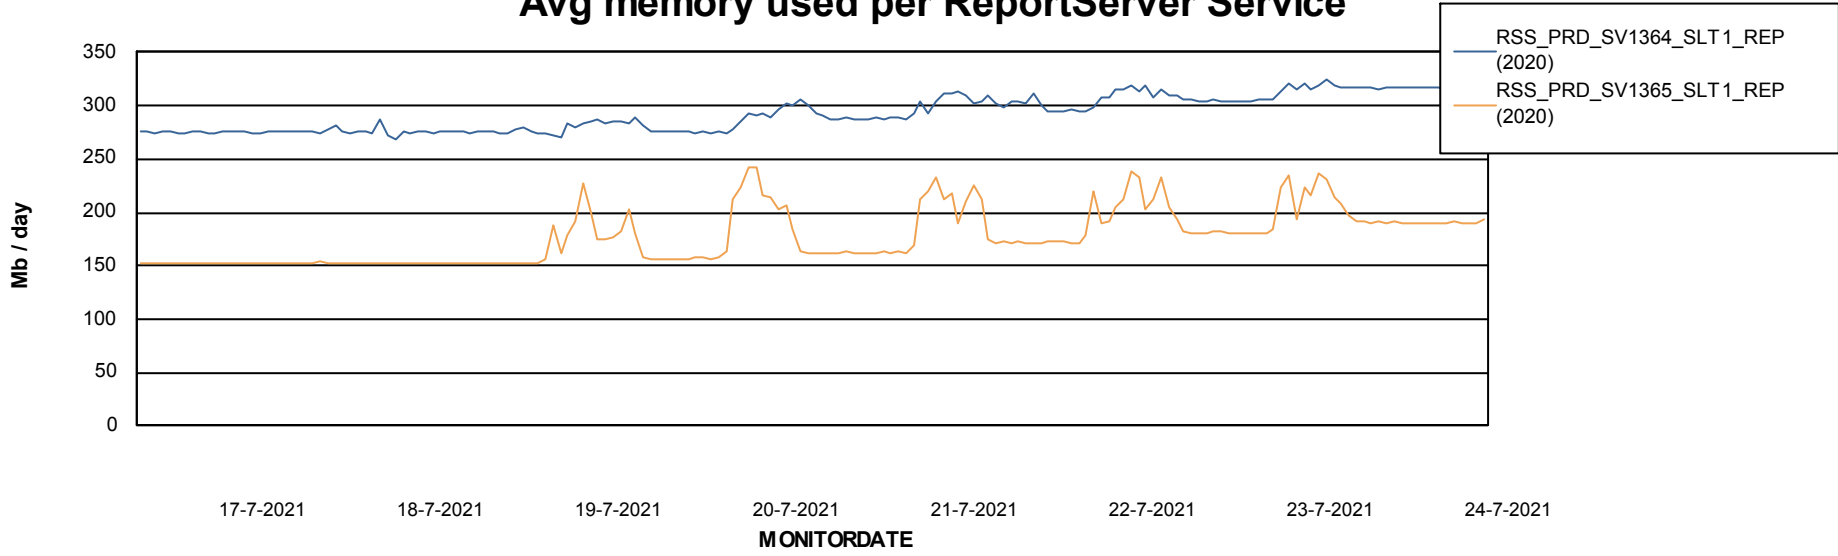

ABSSolute Application ReportServer Services

Avg memory used per ReportServer Service