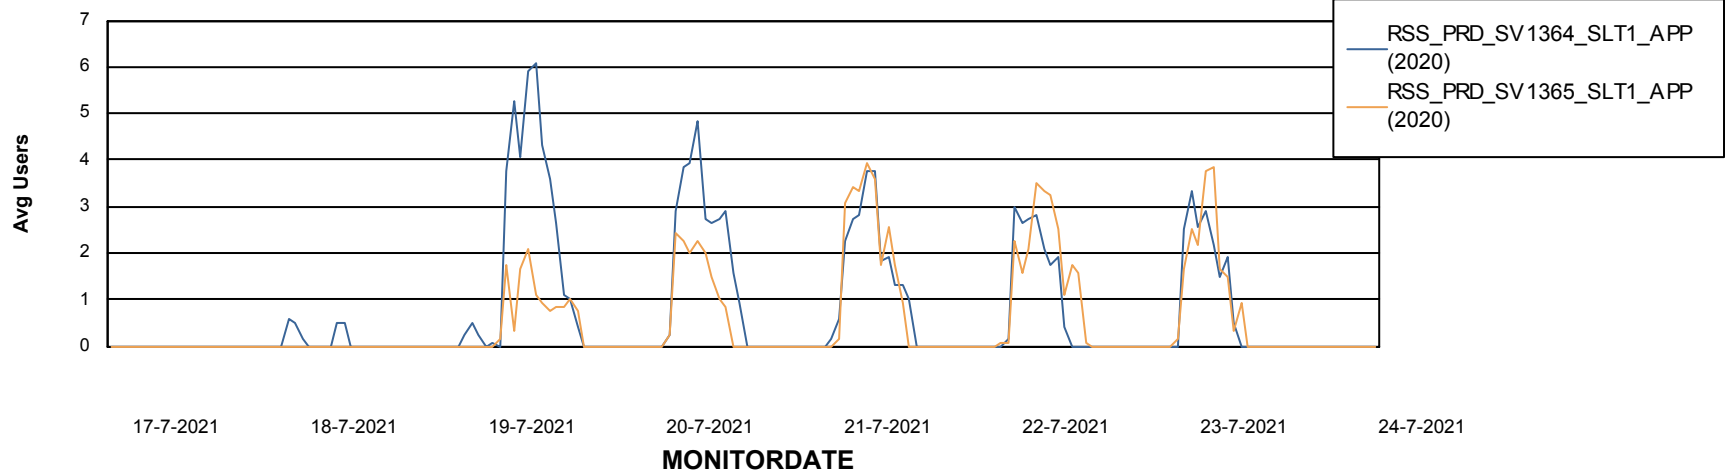

Weekly SLA Customer Report

Customer RSS Production
Database ID 52

ABSSolute Application Server Services

Avg memory used per ABS Server Service

Avg users per day per ABS server

Weekly SLA Customer Report

Customer RSS Production
Database ID 52