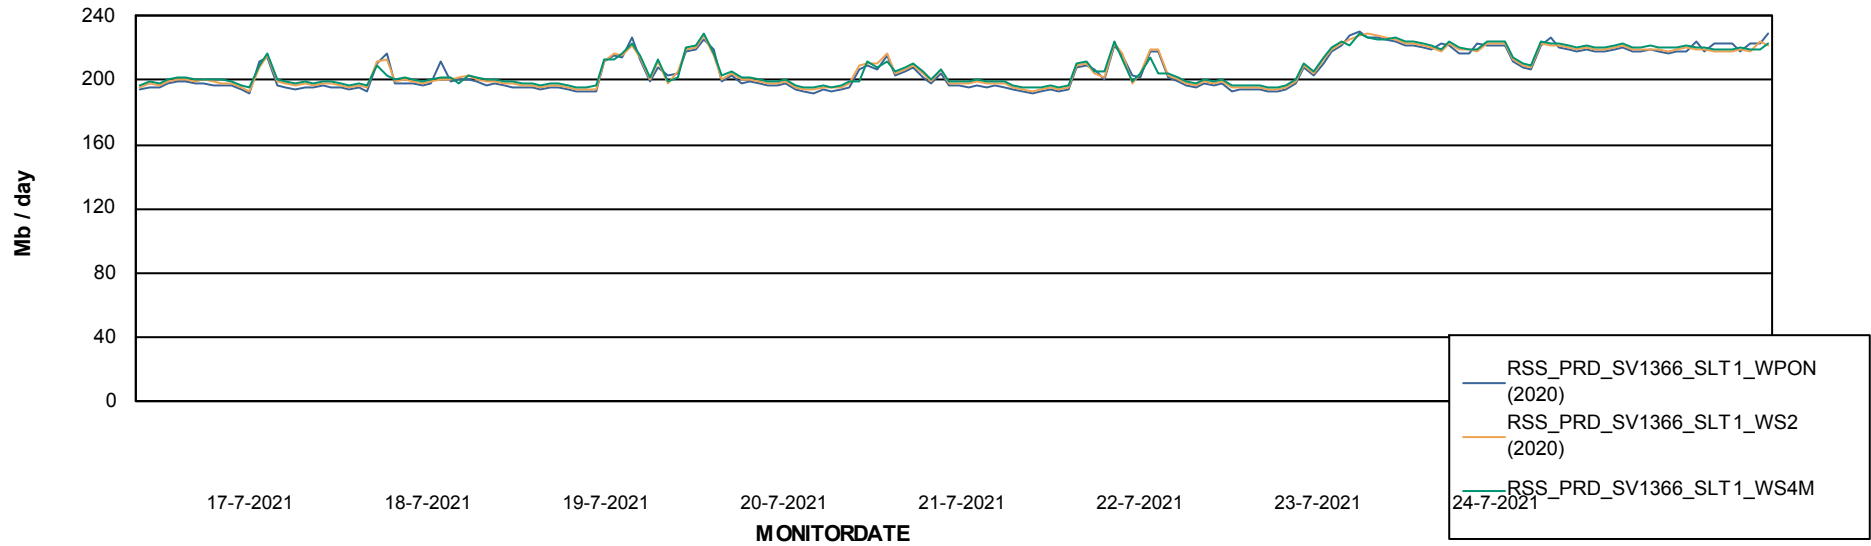

ABSSolute Application ReportServer Services

Avg memory used per ReportServer Service

Weekly SLA Customer Report

Customer RSS Production
Database ID 52

ABSSolute Web Component Services

Avg memory used per ABS Web component