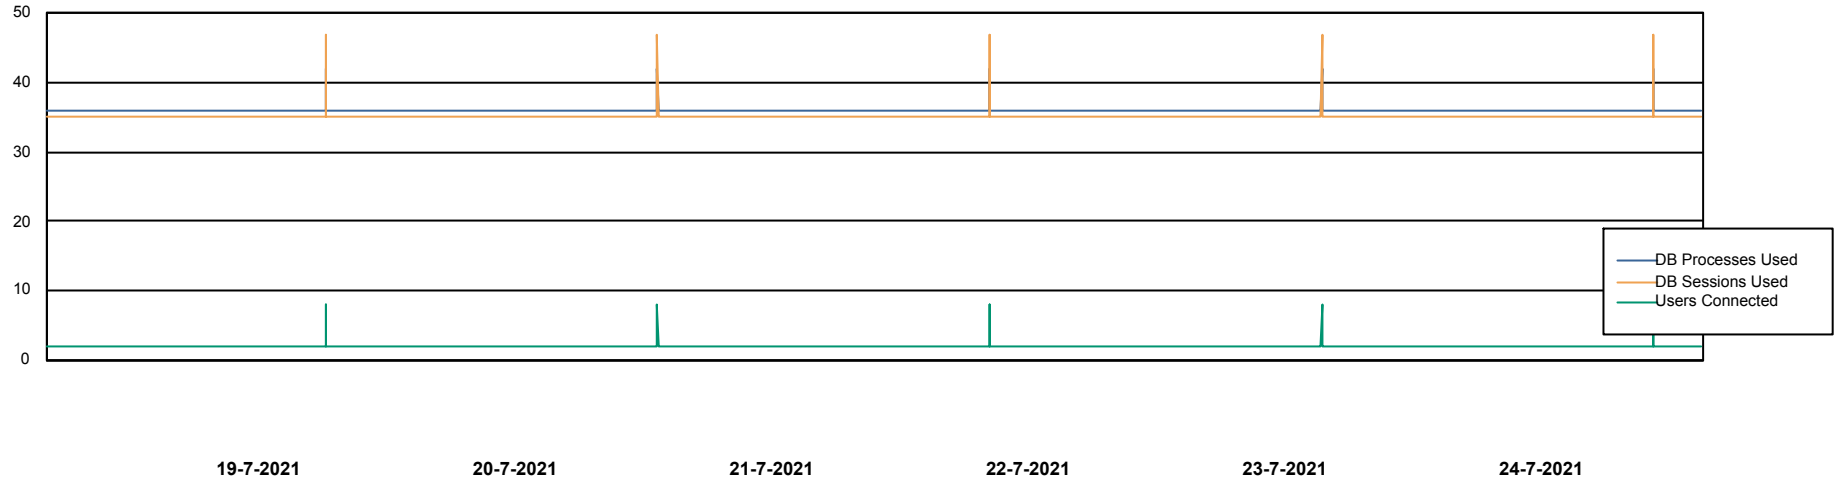

Weekly SLA Customer Report

Customer RSS Production
Database ID 52

Database Performance RSS_DB_Primary (2020)

Weekly SLA Customer Report

Customer RSS Production
Database ID 52

Database Performance RSS_DB_Standby (2020)