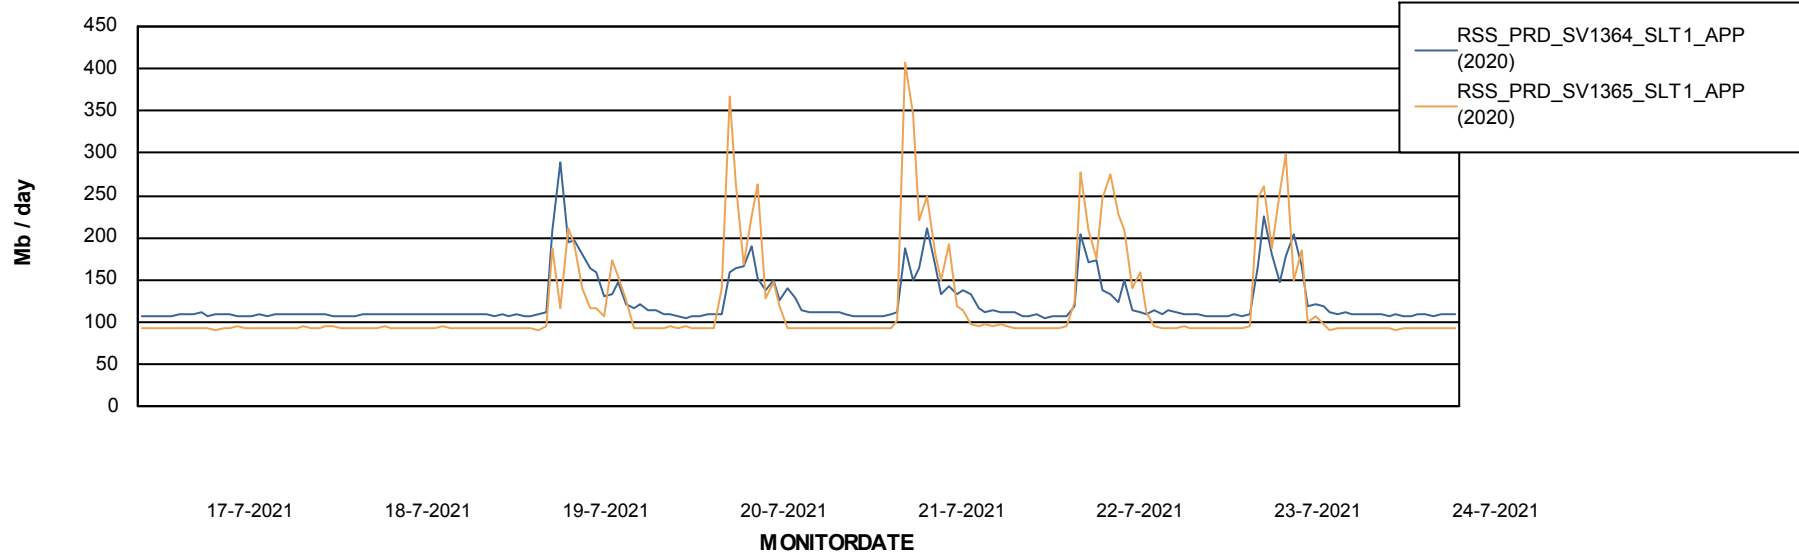

Weekly SLA Customer Report

Customer RSS Production
 Database ID 52

DATABASE SIZE RSS_DB_Primary (2020)

Database growth over last month

Database Tablespace RSS_DB_Primary (2020)

Date	Tablespace Name	Filesize (Gb)	Usedsize (Gb)	Percentage free
24-7-2021	ABSDATA	42	33	21
	INDX	44	36	18
23-7-2021	ABSDATA	42	33	21
	INDX	44	36	18
22-7-2021	ABSDATA	42	33	21
	INDX	44	36	18
21-7-2021	ABSDATA	42	33	21
	INDX	44	36	18
20-7-2021	ABSDATA	42	33	21
	INDX	44	36	18
19-7-2021	ABSDATA	42	33	21
	INDX	44	36	18
18-7-2021	ABSDATA	42	33	21
	INDX	44	36	18

Weekly SLA Customer Report

Customer RSS Production
Database ID 52

ABSSolute Application Server Services

Avg memory used per ABS Server Service

Avg users per day per ABS server

Weekly SLA Customer Report

Customer RSS Production
Database ID 52