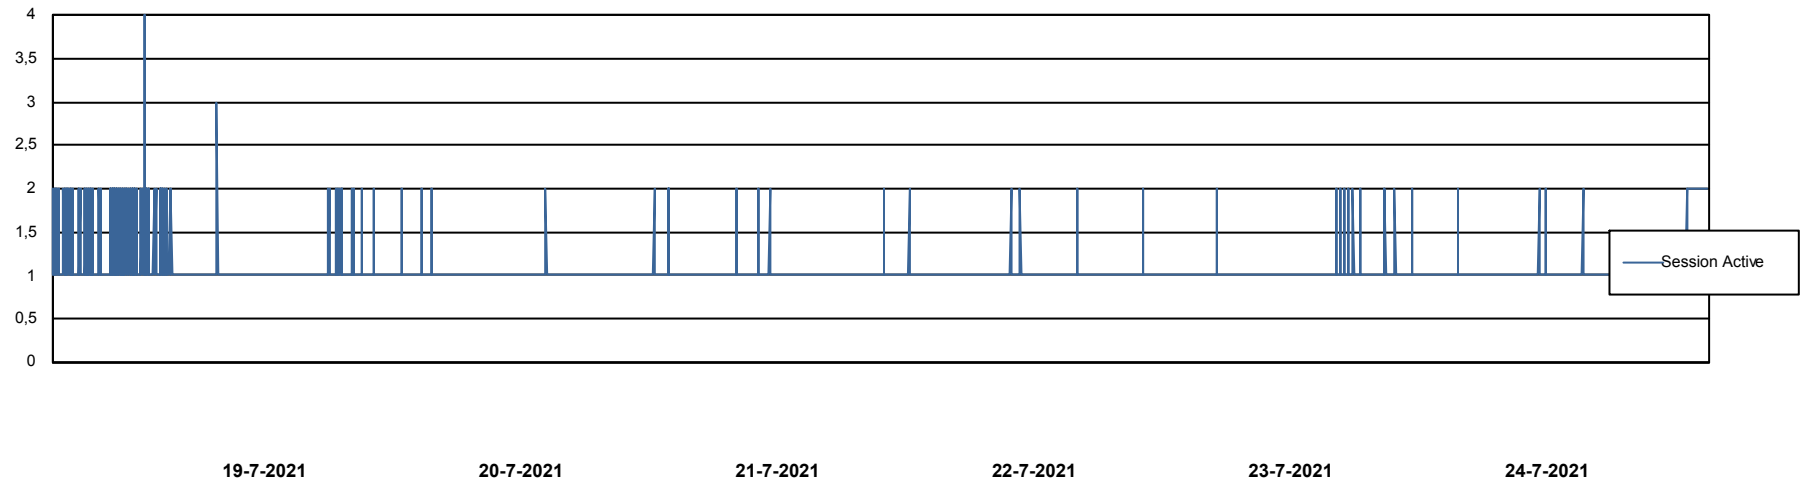

Weekly SLA Customer Report

Customer RSS Production
Database ID 52

Harddisk Usage RSS_PRD_SV1366 (2020)

	Free disk space on c: (%)	Total disk space on c: (Gb)
24-7-2021	57	150
23-7-2021	57	150
22-7-2021	57	150
21-7-2021	57	150
20-7-2021	57	150
19-7-2021	57	150
18-7-2021	57	150

Weekly SLA Customer Report

Customer RSS Production
Database ID 52

Database Performance RSS_DB_Primary (2020)

Weekly SLA Customer Report

Customer RSS Production
Database ID 52

Database Performance RSS_DB_Standby (2020)