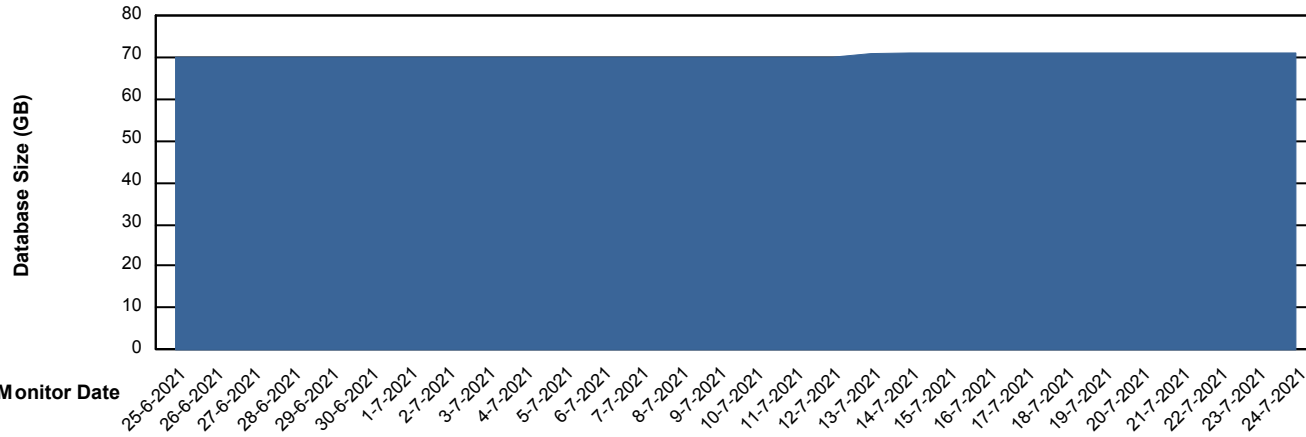

DATABASE SIZE RSS_DB_Primary (2020)

Database growth over last month

Database Tablespace RSS_DB_Primary (2020)

Date	Tablespace Name	Filesize (Gb)	Usedsize (Gb)	Percentage free
24-7-2021	ABSDATA	42	33	21
	INDX	44	36	18
23-7-2021	ABSDATA	42	33	21
	INDX	44	36	18
22-7-2021	ABSDATA	42	33	21
	INDX	44	36	18
21-7-2021	ABSDATA	42	33	21
	INDX	44	36	18
20-7-2021	ABSDATA	42	33	21
	INDX	44	36	18
19-7-2021	ABSDATA	42	33	21
	INDX	44	36	18
18-7-2021	ABSDATA	42	33	21
	INDX	44	36	18