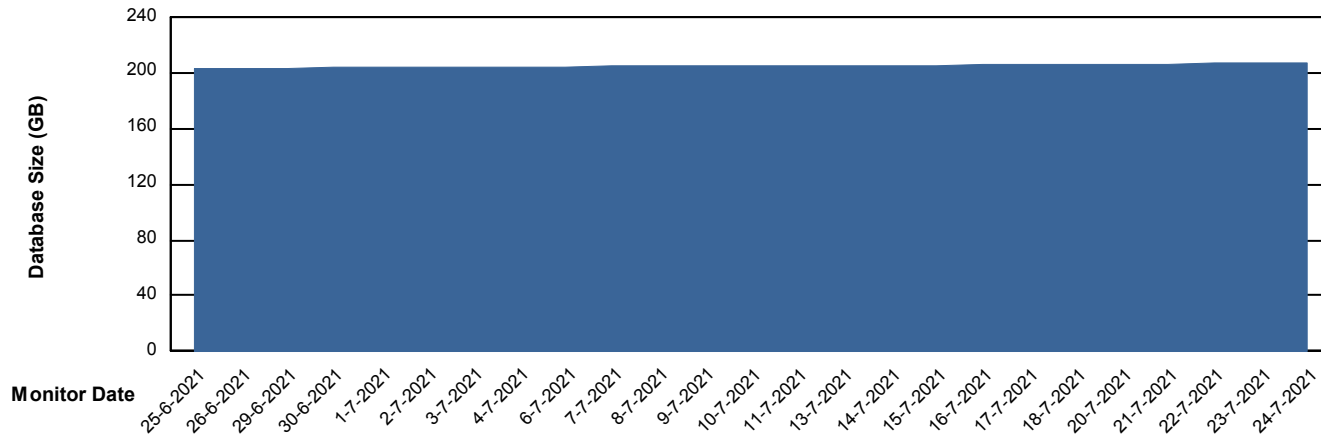

Weekly SLA Customer Report

Customer RFL_Production
 Database ID 36

Database Performance RFLDB_Production

DB Processes Max 1,000

DATABASE SIZE RFLDB_Production

Database growth over last month

Database Tablespace RFLDB_Production

Date	Tablespace Name	Filesize (Gb)	Usedsize (Gb)	Percentage free
24-7-2021	ABSDATA	72	60	17
	INDX	200	141	29
23-7-2021	ABSDATA	72	60	17
	INDX	200	141	29
22-7-2021	ABSDATA	72	60	17
	INDX	200	141	29
21-7-2021	ABSDATA	72	60	17
	INDX	200	141	30
20-7-2021	ABSDATA	72	60	17
	INDX	200	141	30
18-7-2021	ABSDATA	72	60	17
	INDX	200	141	30