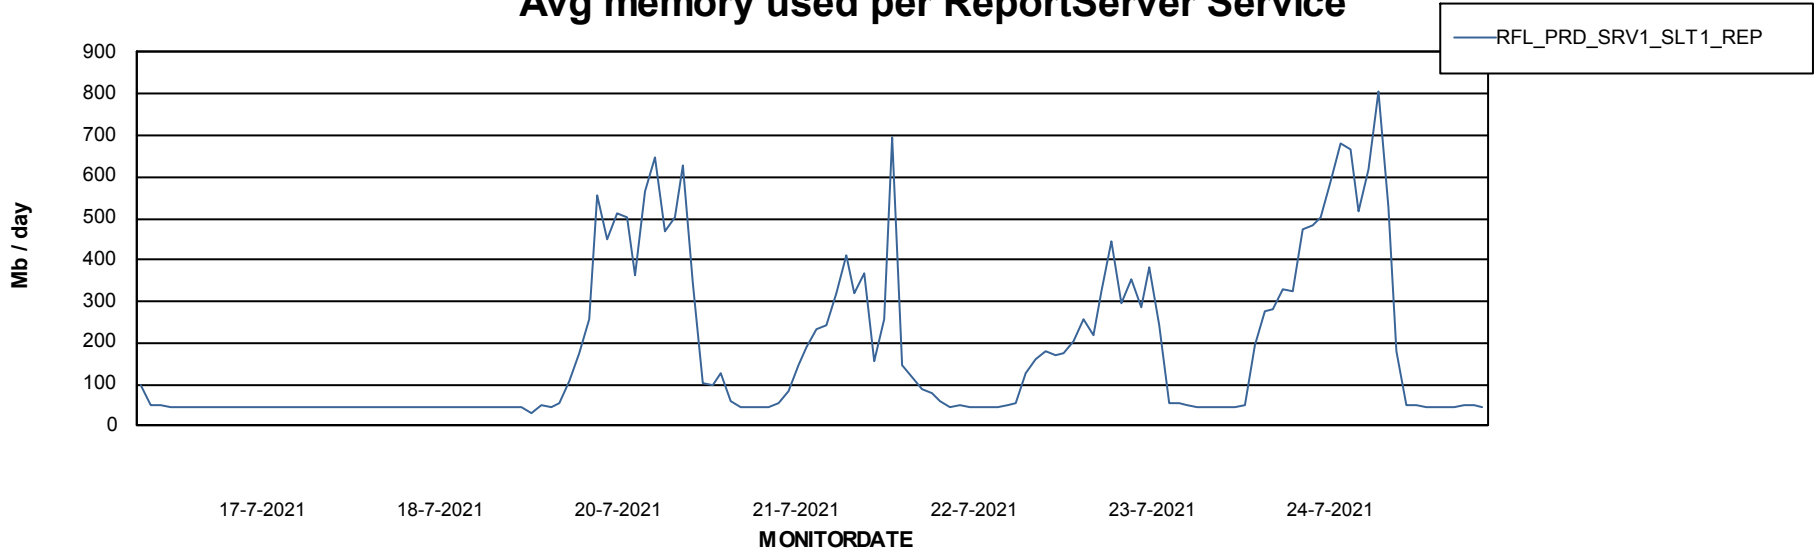

ABSSolute Application ReportServer Services

Avg memory used per ReportServer Service