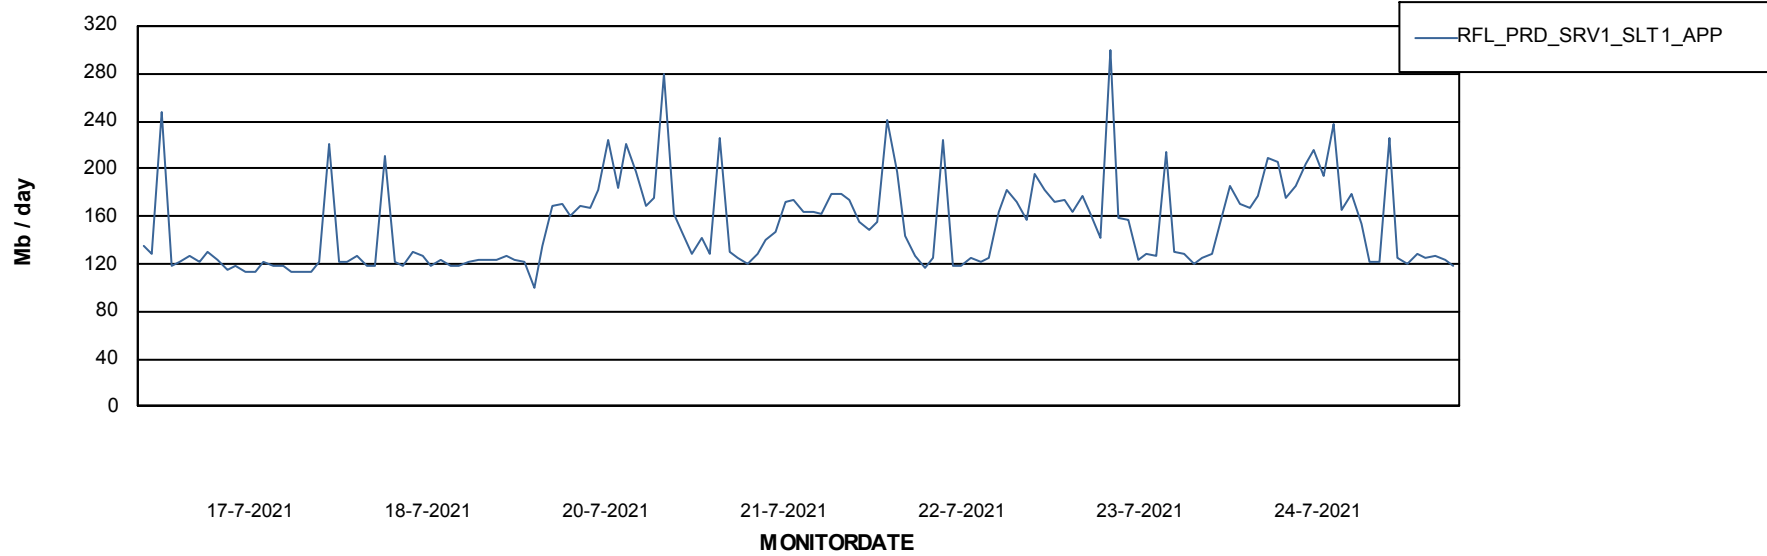

Date	Tablespace Name	Filesize (Gb)	Usedsize (Gb)	Percentage free
24-7-2021	ABSDATA	72	60	17
	INDX	200	141	29
23-7-2021	ABSDATA	72	60	17
	INDX	200	141	29
22-7-2021	ABSDATA	72	60	17
	INDX	200	141	29
21-7-2021	ABSDATA	72	60	17
	INDX	200	141	30
20-7-2021	ABSDATA	72	60	17
	INDX	200	141	30
18-7-2021	ABSDATA	72	60	17
	INDX	200	141	30

Weekly SLA Customer Report

Customer RFL_Production
Database ID 36

ABSSolute Application Server Services

Avg memory used per ABS Server Service

Avg users per day per ABS server

Weekly SLA Customer Report

Customer RFL_Production
Database ID 36