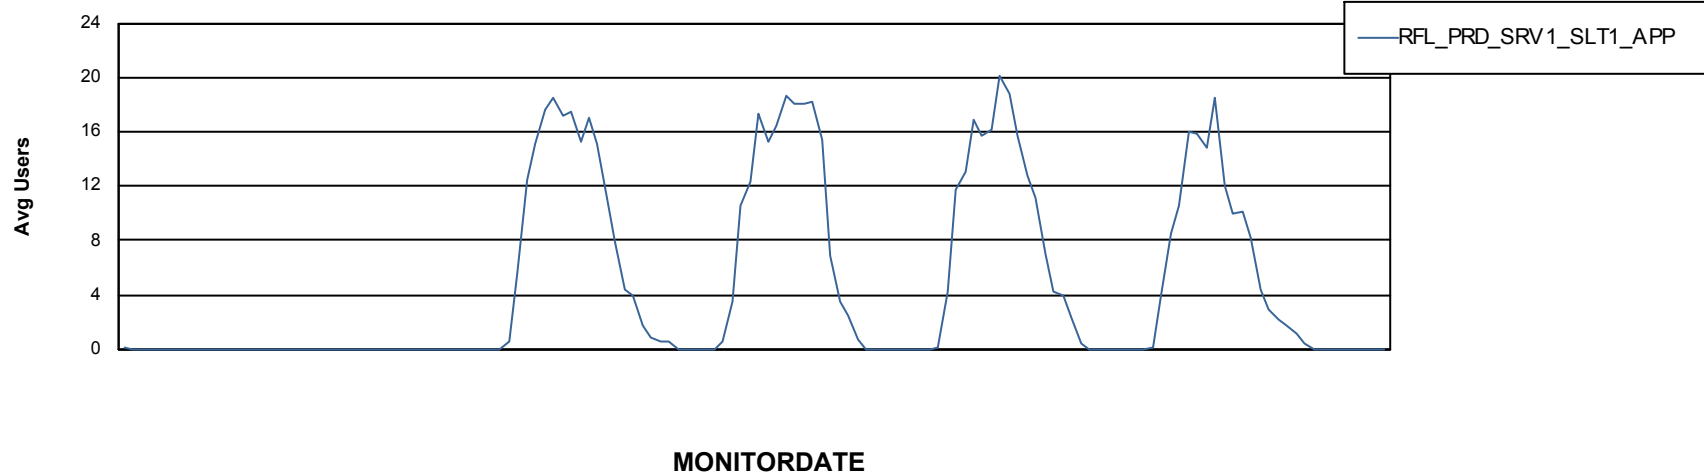

Weekly SLA Customer Report

Customer RFL_Production
Database ID 36

ABSSolute Application Server Services

Avg memory used per ABS Server Service

Avg users per day per ABS server

Weekly SLA Customer Report

Customer RFL_Production
Database ID 36

ABSolute Application Server Services

17-7-2021

18-7-2021

20-7-2021

21-7-2021

22-7-2021

23-7-2021

24-7-2021