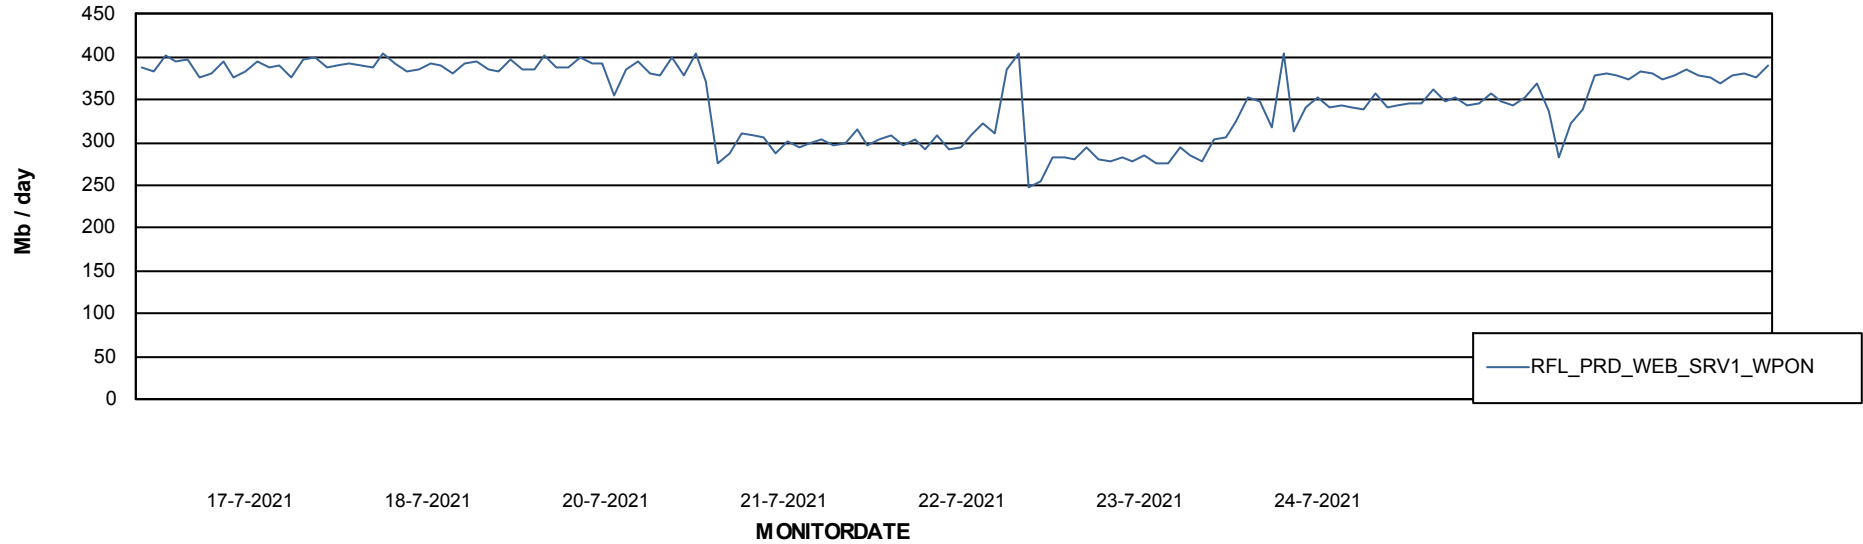

ABSSolute Web Component Services

Avg memory used per ABS Web component