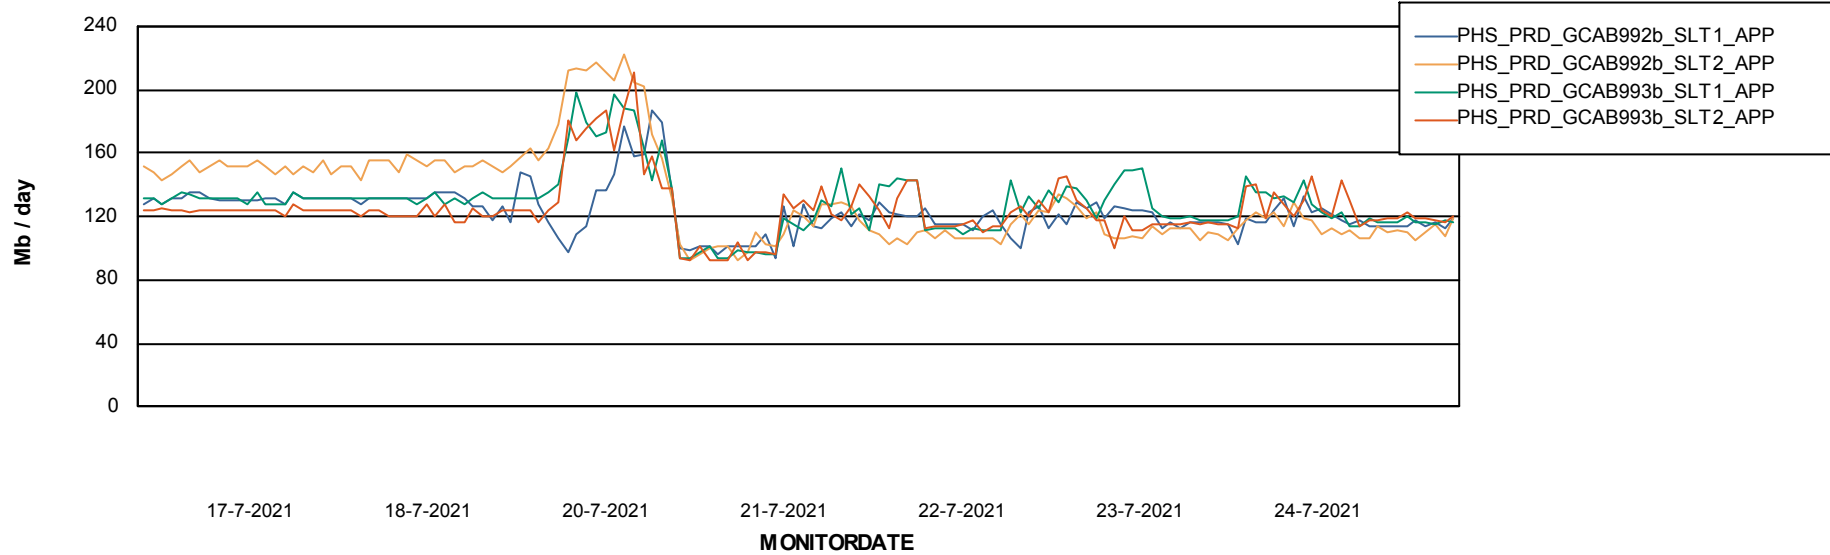

ABSSolute Application Server Services

Avg memory used per ABS Server Service