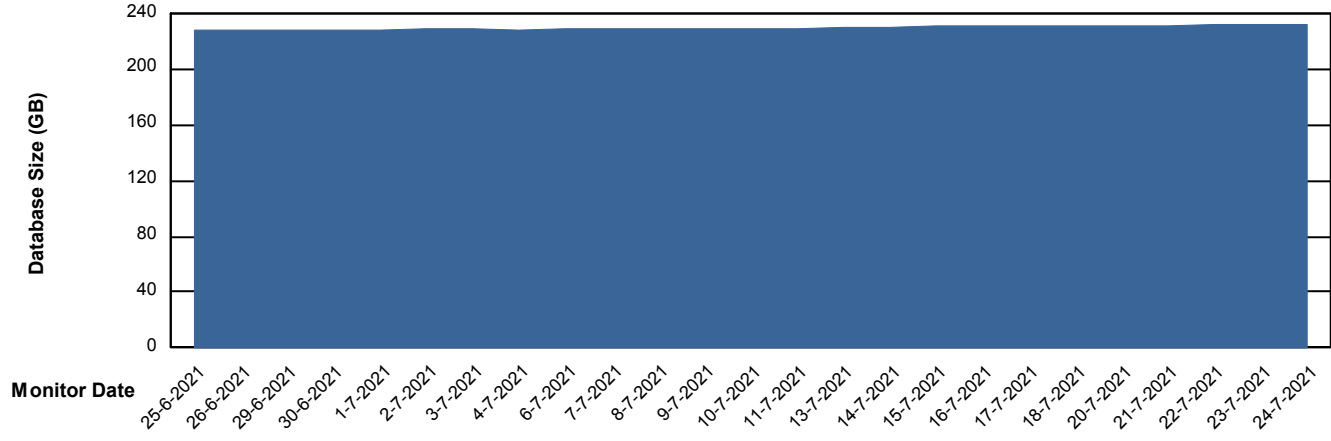

Harddisk Usage PHS_PRD_GCAB995b

	Free disk space on C: (%)	Total disk space on C: (Gb)	Used disk space on C: (Gb)
24-7-2021	49	49	25
23-7-2021	49	49	25
22-7-2021	49	49	25
21-7-2021	49	49	25
20-7-2021	49	49	25
18-7-2021	46	49	26

Weekly SLA Customer Report

Customer PHS_Production
Database ID 47

DATABASE SIZE PHSDB_Production

Database growth over last month

DATABASE SIZE PHSDB_Test

Database growth over last month

Weekly SLA Customer Report