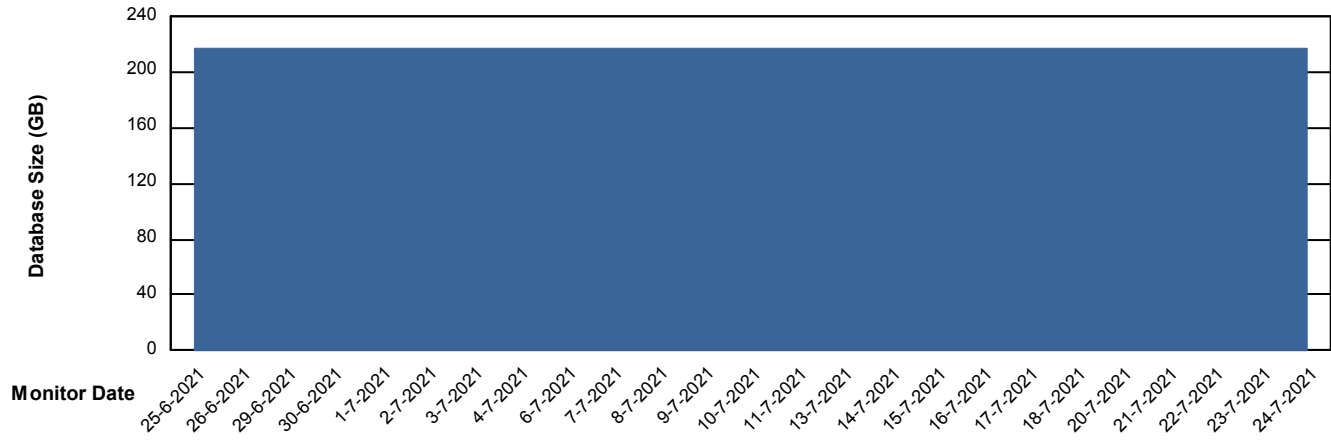

Weekly SLA Customer Report

Customer PHS_Production
Database ID 47

DATABASE SIZE PHSDB_Production

Database growth over last month

DATABASE SIZE PHSDB_Test

Database growth over last month

Weekly SLA Customer Report