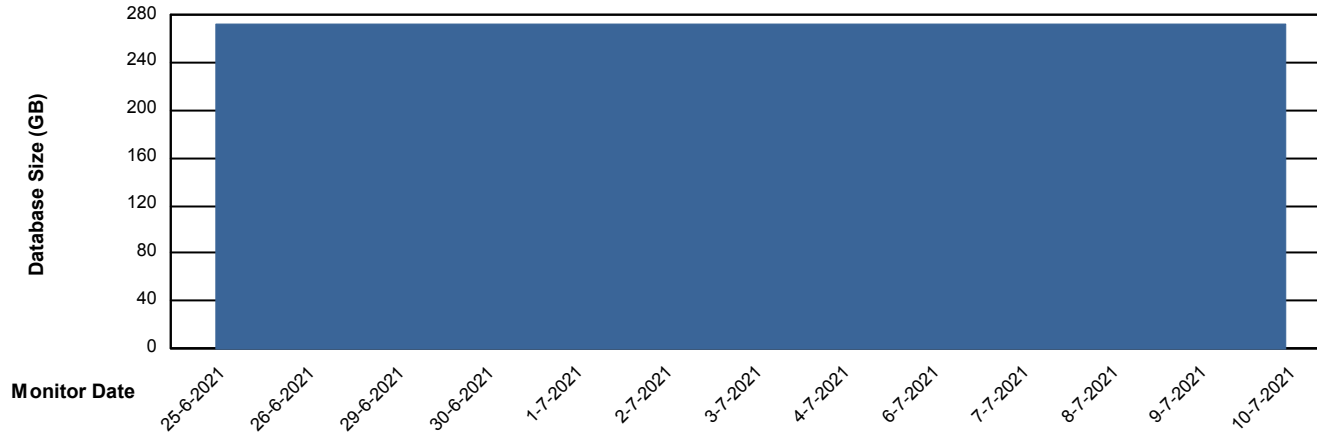

Harddisk Usage PCO_PRD_ORACLE2

	Free disk space on C: (%)	Total disk space on C: (Gb)	Used disk space on C: (Gb)	Free disk space on D: (%)	Total disk space on D: (Gb)	Used disk space on D: (Gb)
24-7-2021	83	279	49	81	838	156
23-7-2021	85	279	43	21	838	659
22-7-2021	85	279	42	21	838	660
21-7-2021	85	279	42	21	838	663
20-7-2021	85	279	42	21	838	665
19-7-2021	85	0	0	0	0	0
18-7-2021	85	279	42	17	838	694

Weekly SLA Customer Report

Customer PCO Production
Database ID 44

DATABASE SIZE PCODB_Production

Database growth over last month

Weekly SLA Customer Report

Customer PCO Production
Database ID 44

Standby Database Health PCO Production