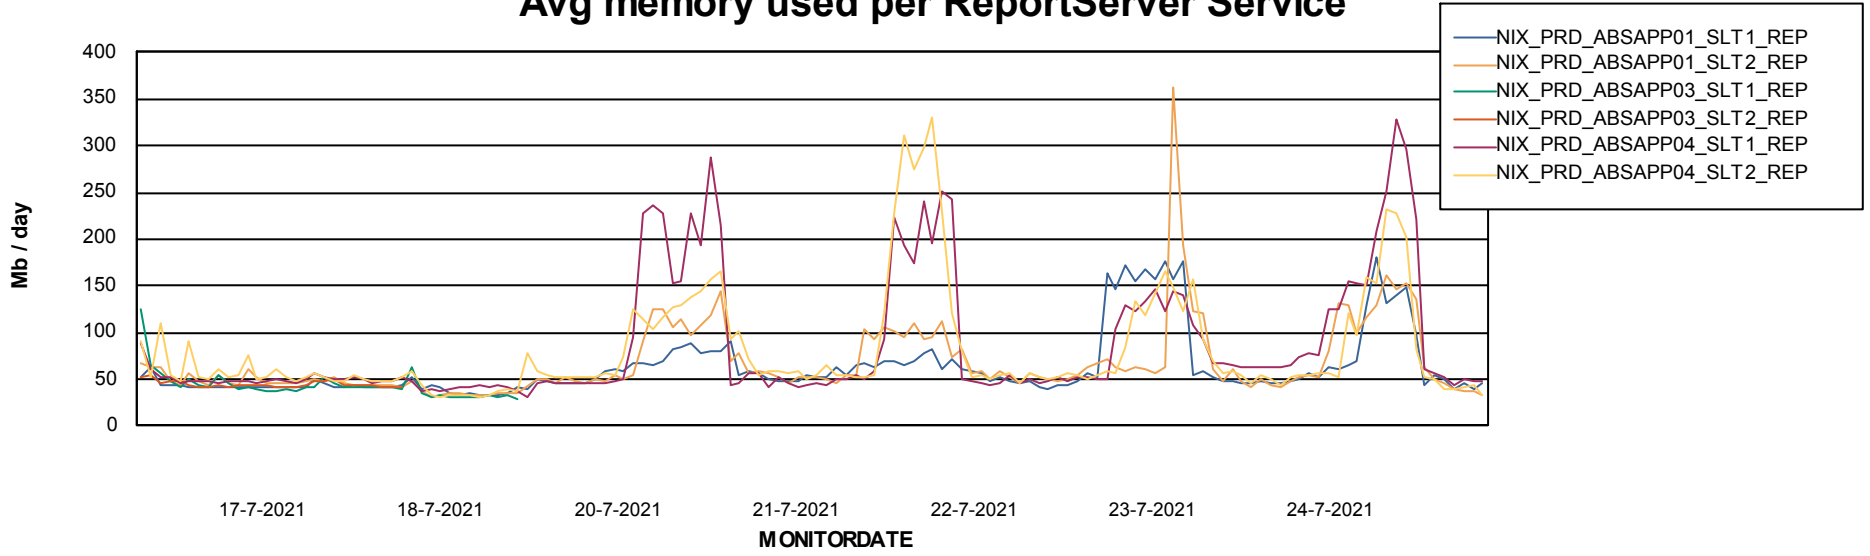

ABSSolute Application ReportServer Services

Avg memory used per ReportServer Service