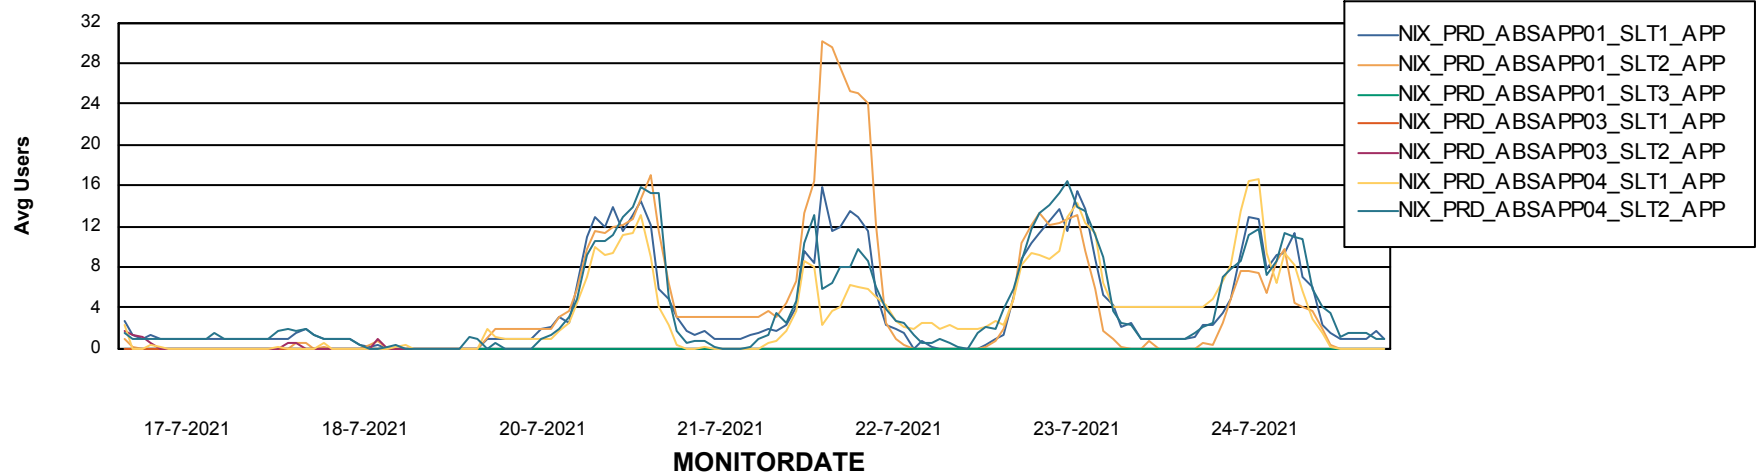

Weekly SLA Customer Report

Customer NIX_Production
Database ID 51

ABSSolute Application Server Services

Avg memory used per ABS Server Service

Avg users per day per ABS server

Weekly SLA Customer Report

Customer NIX_Production
Database ID 51