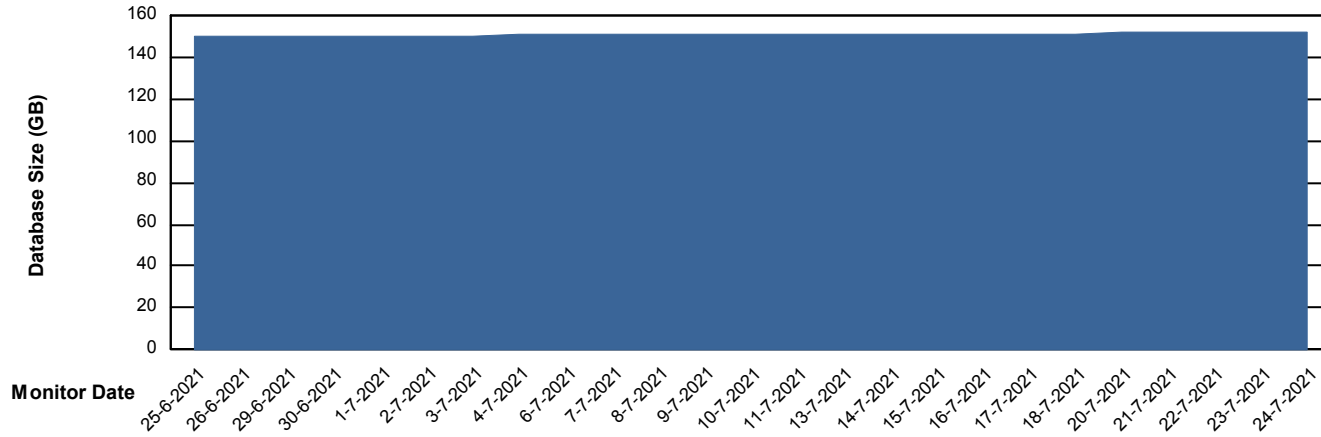

Database Performance NIXDB_Standby

Weekly SLA Customer Report

Customer NIX_Production
Database ID 51

DATABASE SIZE NIXDB_BI

Database growth over last month

DATABASE SIZE NIXDB_Production

Database growth over last month