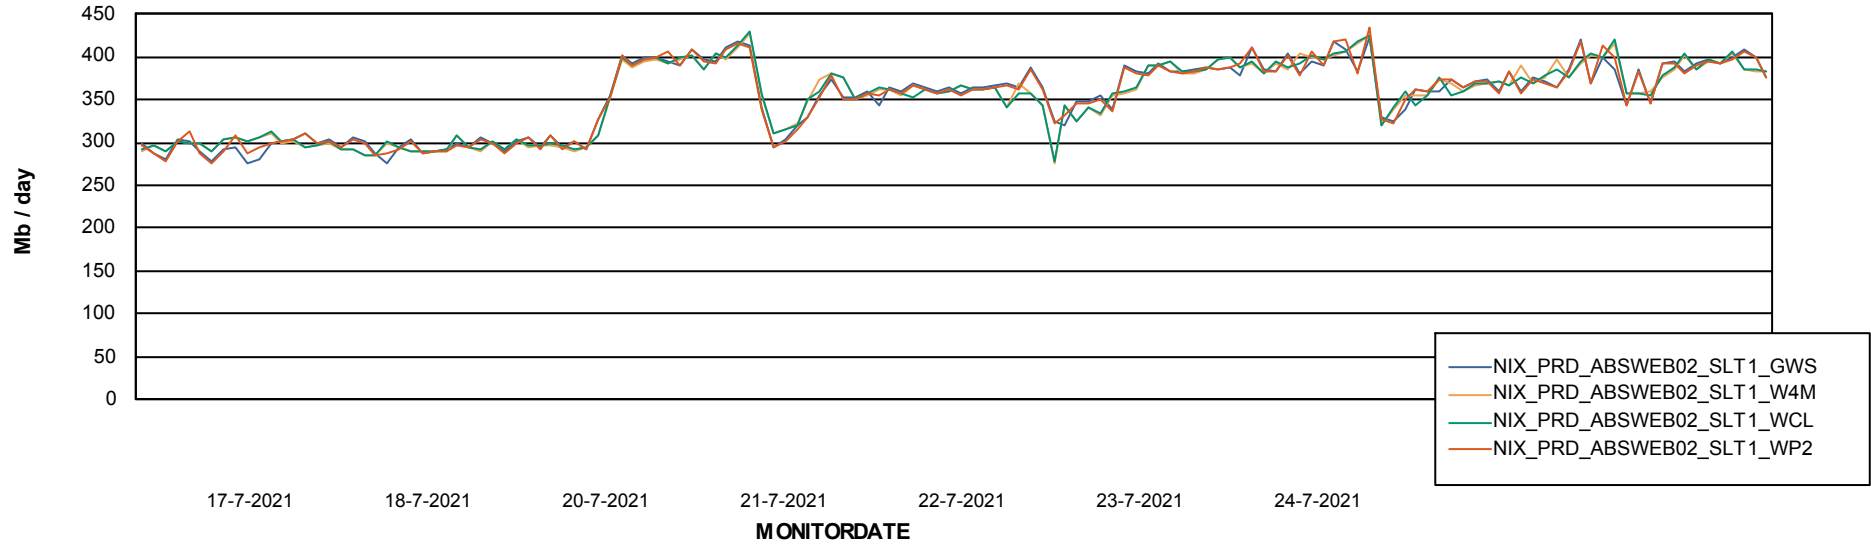

ABSSolute Application ReportServer Services

Avg memory used per ReportServer Service

Weekly SLA Customer Report

Customer NIX_Production
Database ID 51

ABSSolute Web Component Services

Avg memory used per ABS Web component