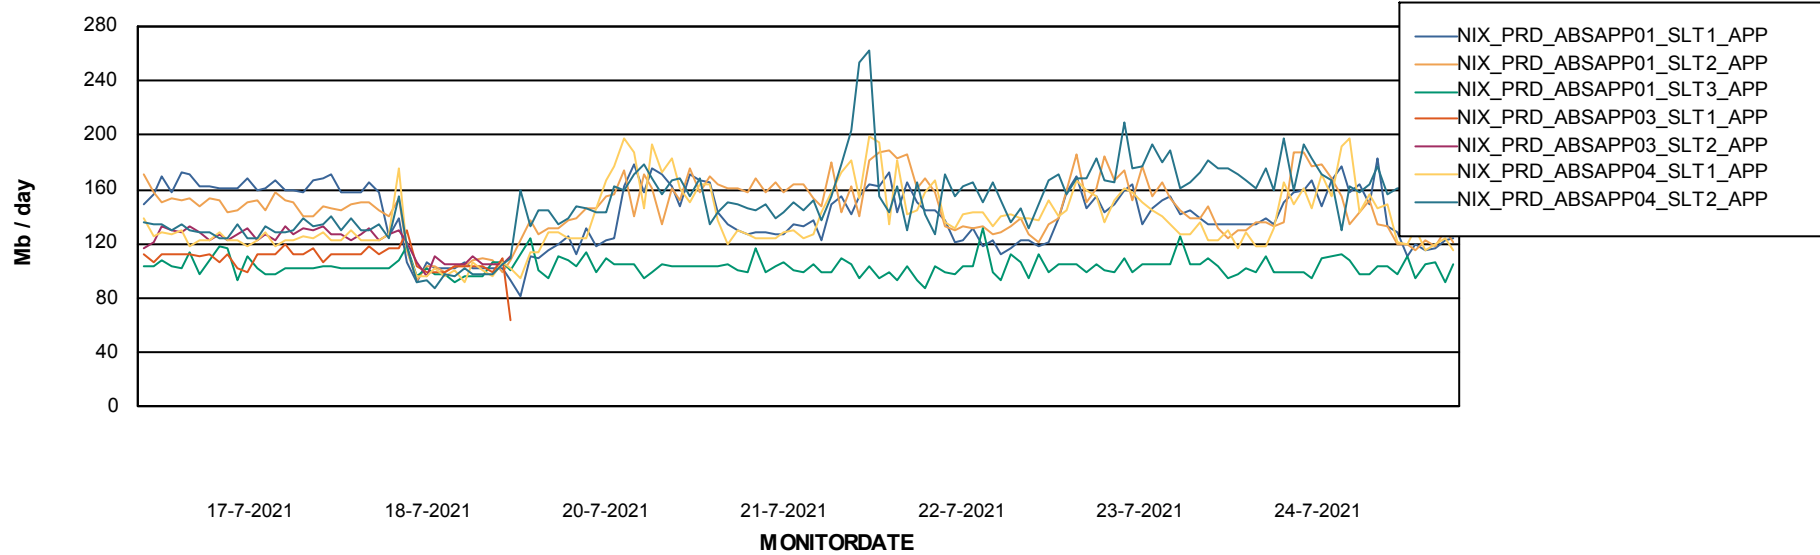

ABSSolute Application Server Services

Avg memory used per ABS Server Service