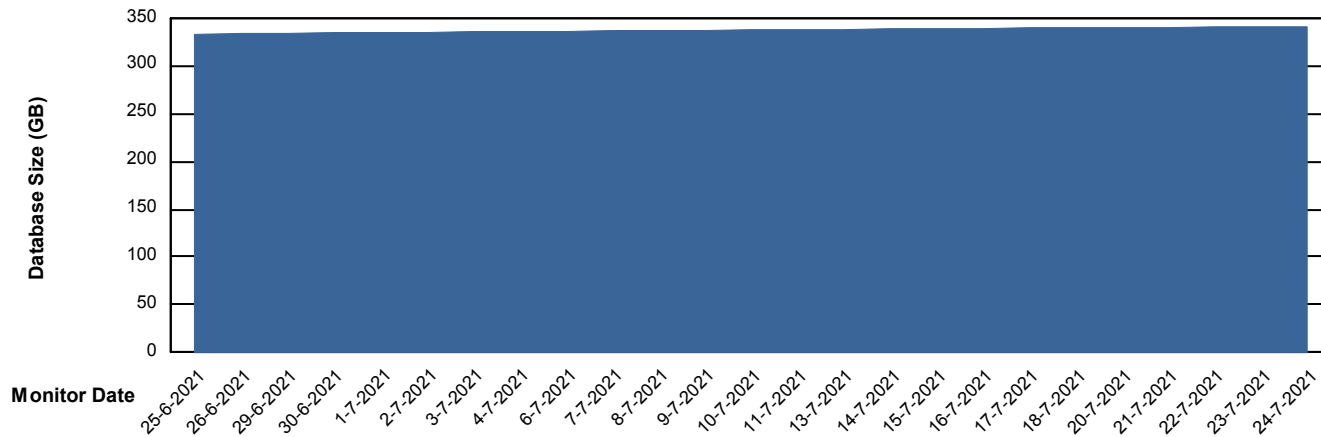

Database Performance NIXDB_Standby

Weekly SLA Customer Report

Customer NIX_Production
Database ID 51

DATABASE SIZE NIXDB_BI

Database growth over last month

DATABASE SIZE NIXDB_Production

Database growth over last month