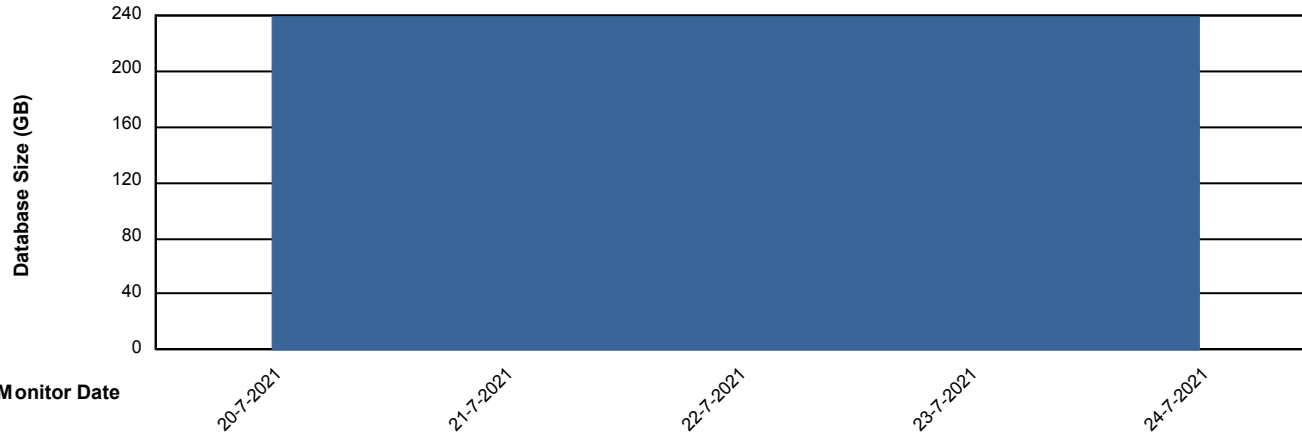

Weekly SLA Customer Report

Customer LLG_Production
Database ID 53

Database Performance LLGDB_Production

Weekly SLA Customer Report

Customer LLG_Production
Database ID 53

Database Performance LLGDBBI_Production

Weekly SLA Customer Report

Customer LLG_Production
Database ID 53

DATABASE SIZE LLGDB_Production

Database growth over last month

DATABASE SIZE LLGDBBI_Production

Database growth over last month

Weekly SLA Customer Report