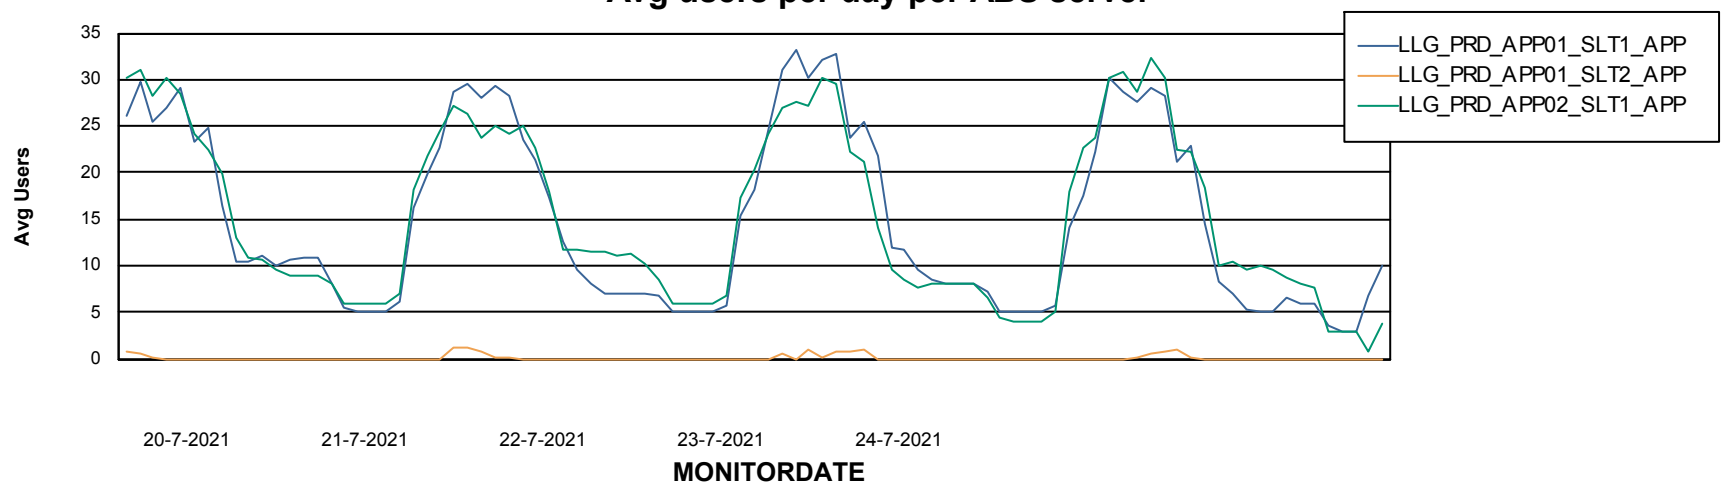

Avg users per day per ABS server