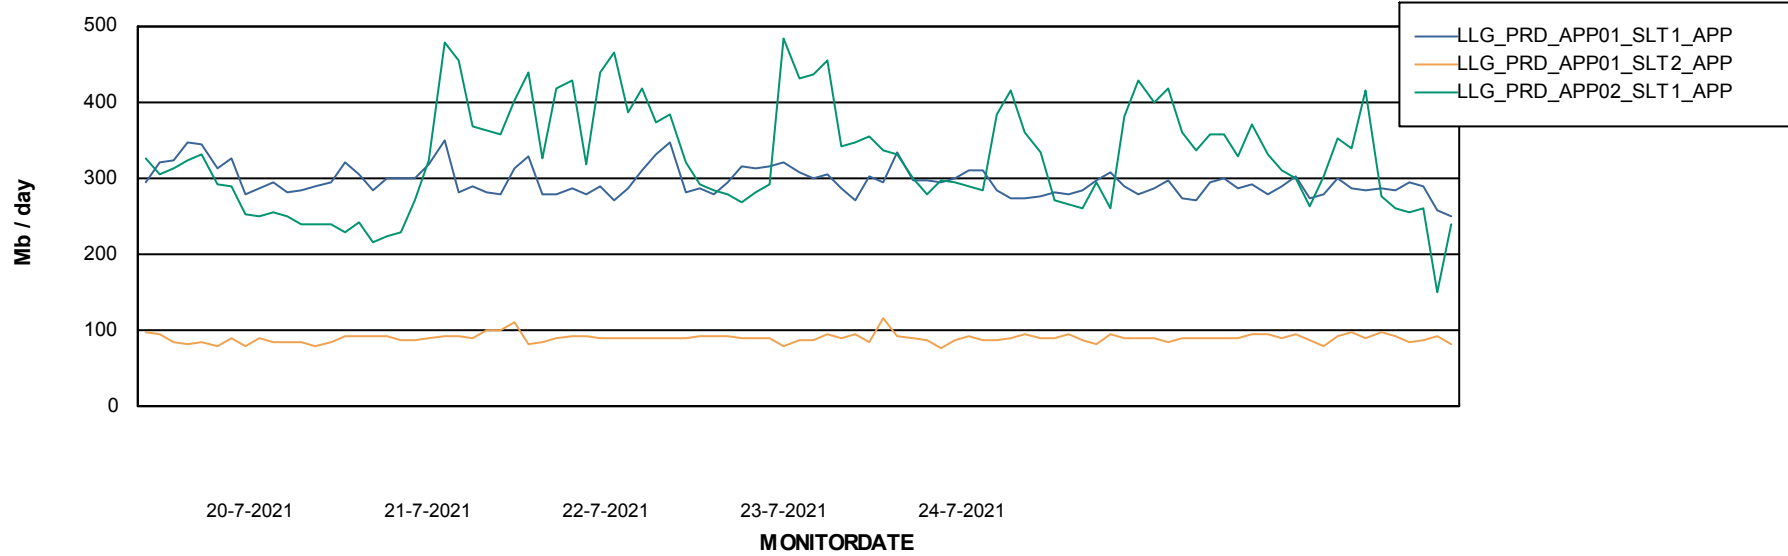

ABSSolute Application Server Services

Avg memory used per ABS Server Service