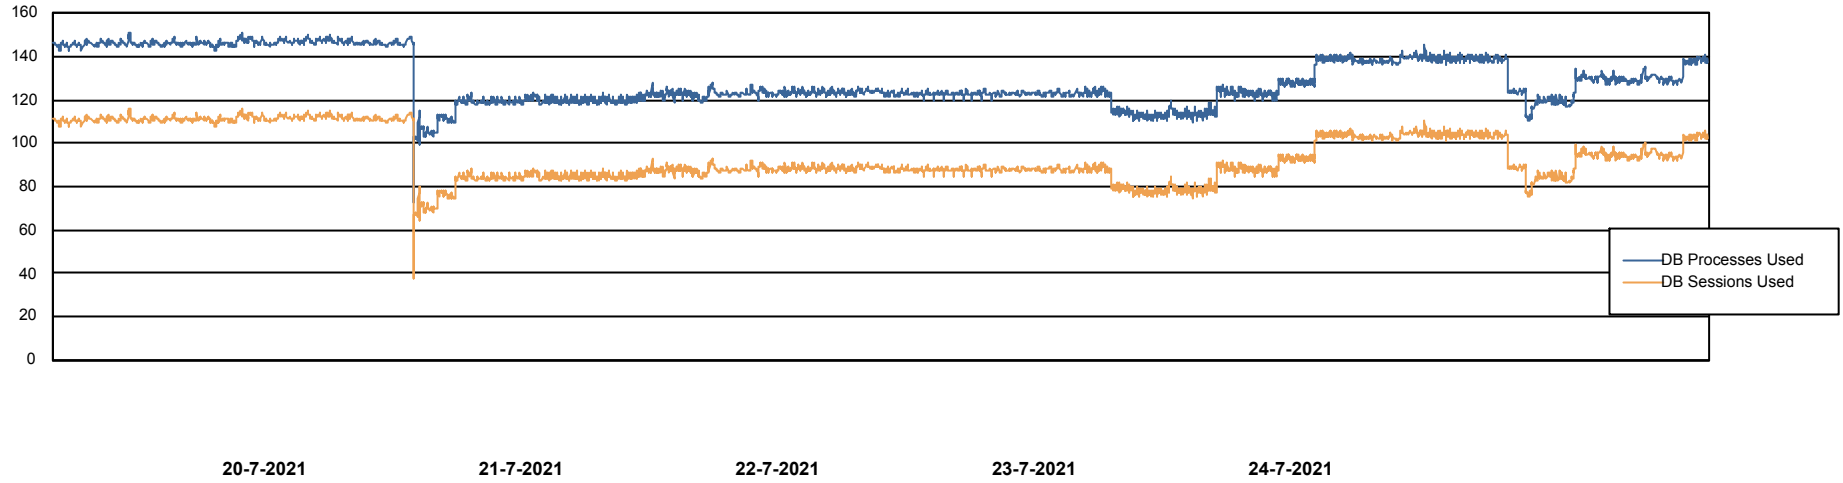

Weekly SLA Customer Report

Customer LLG_Production
Database ID 53

Database Performance LLGDB_Production

Weekly SLA Customer Report

Customer LLG_Production
Database ID 53

Database Performance LLGDBBI_Production