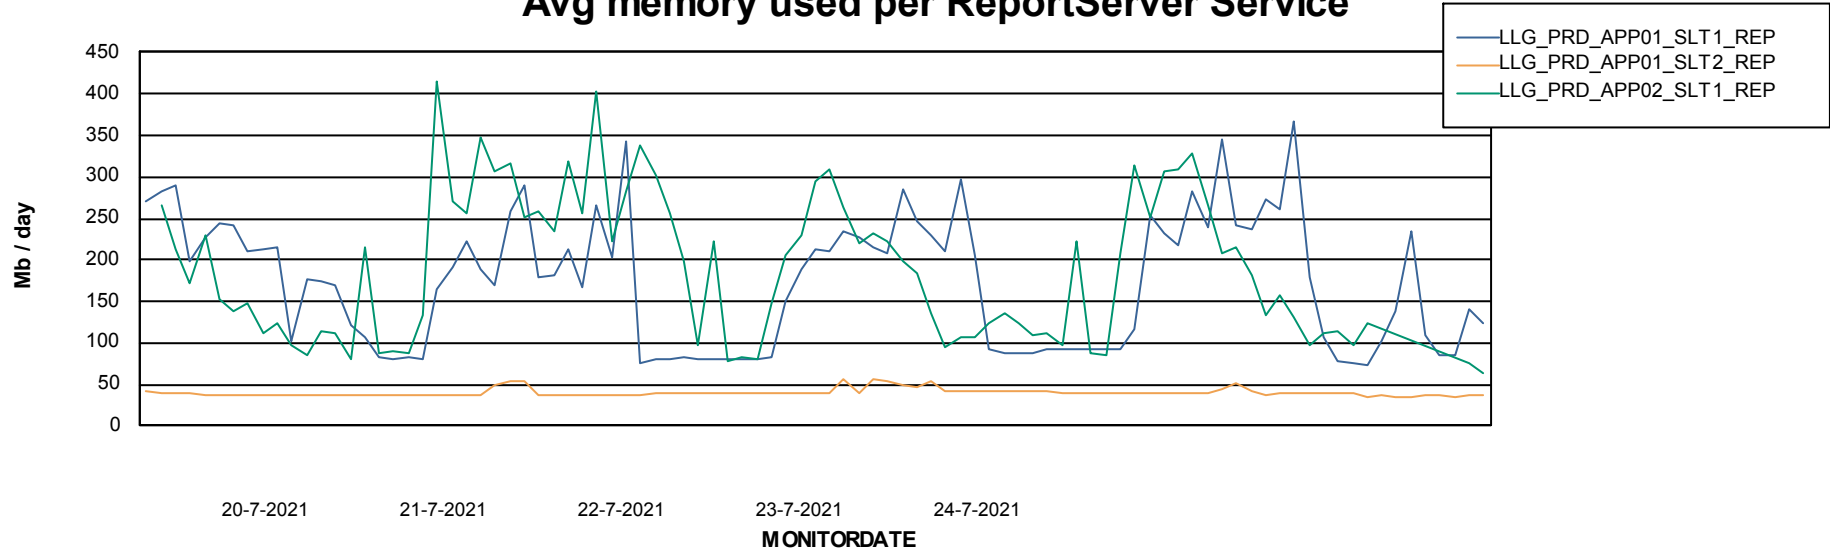

ABSSolute Application Server Services

Avg memory used per ReportServer Service