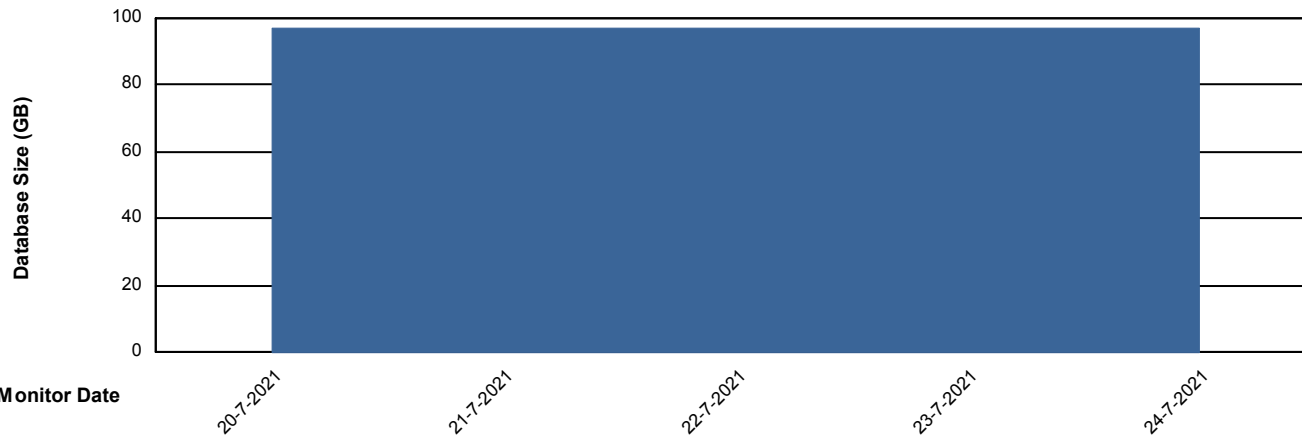

Weekly SLA Customer Report

Customer LLG_Production
Database ID 53

DATABASE SIZE LLGDB_Production

Database growth over last month

DATABASE SIZE LLGDBBI_Production

Database growth over last month

Weekly SLA Customer Report