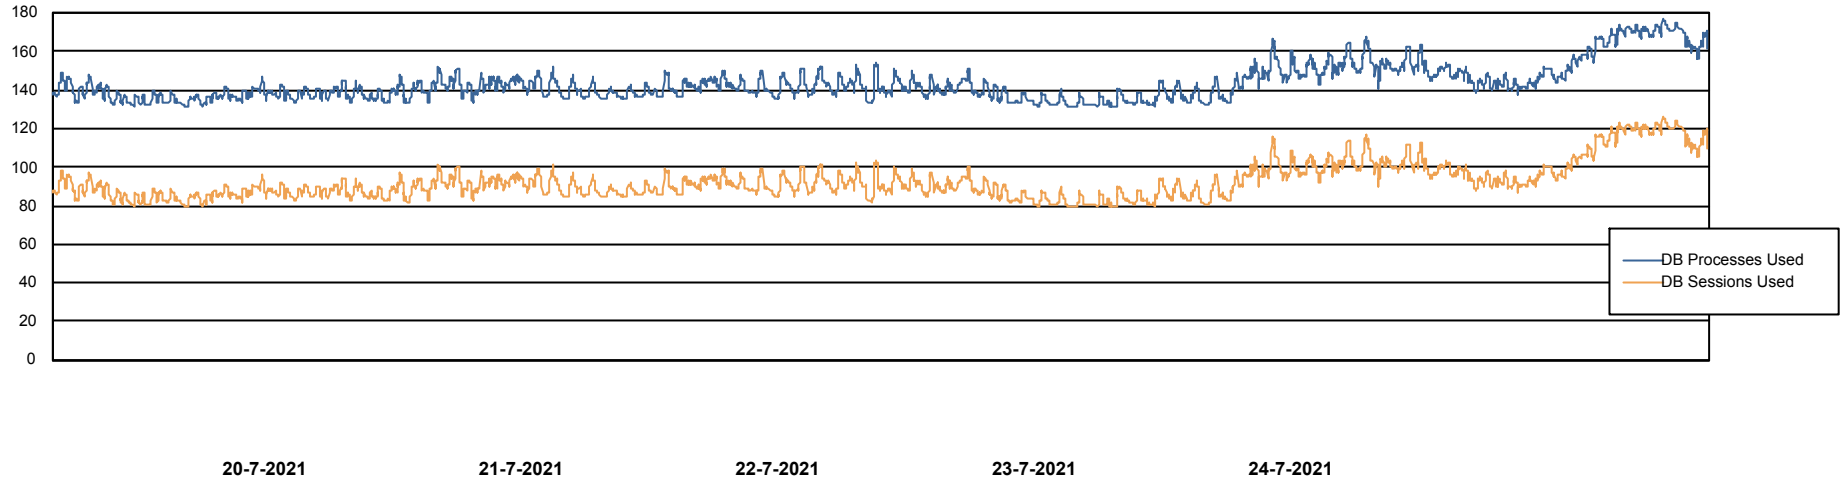

Database Performance LLGDB_Production