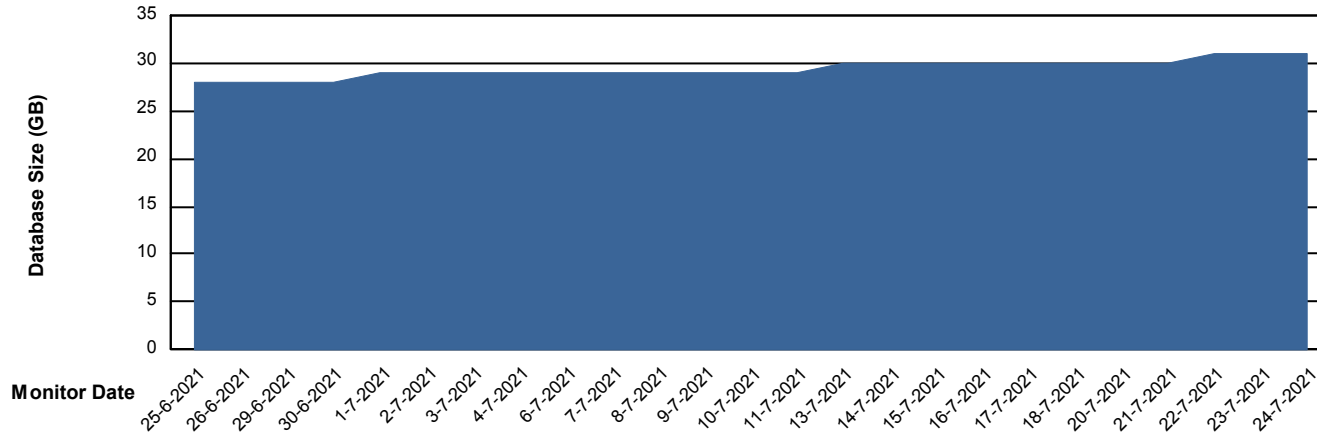

DATABASE SIZE JSG_PRD_PICARD_DB

Database growth over last month