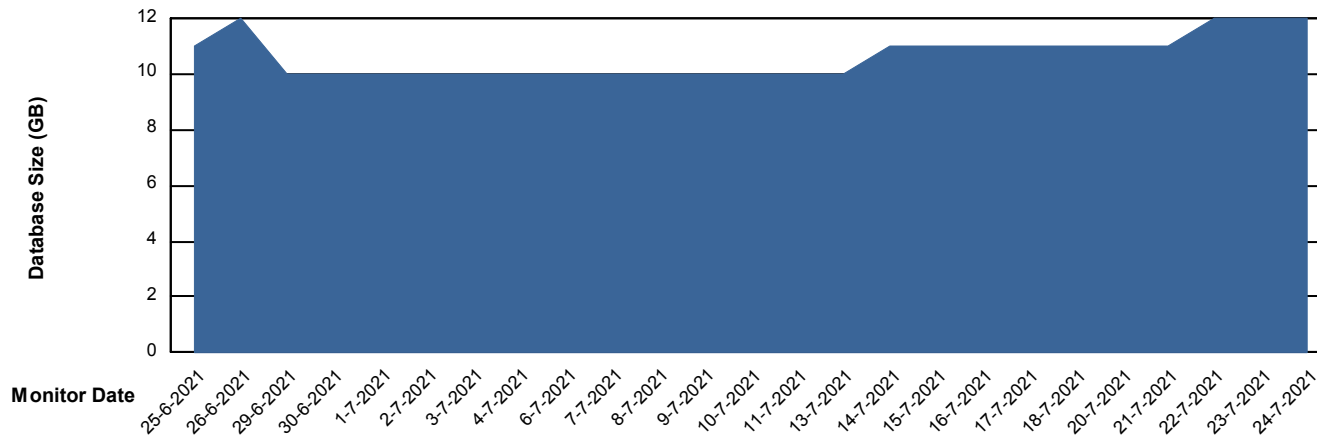

DATABASE SIZE JSG_PRD_YAR

Database growth over last month