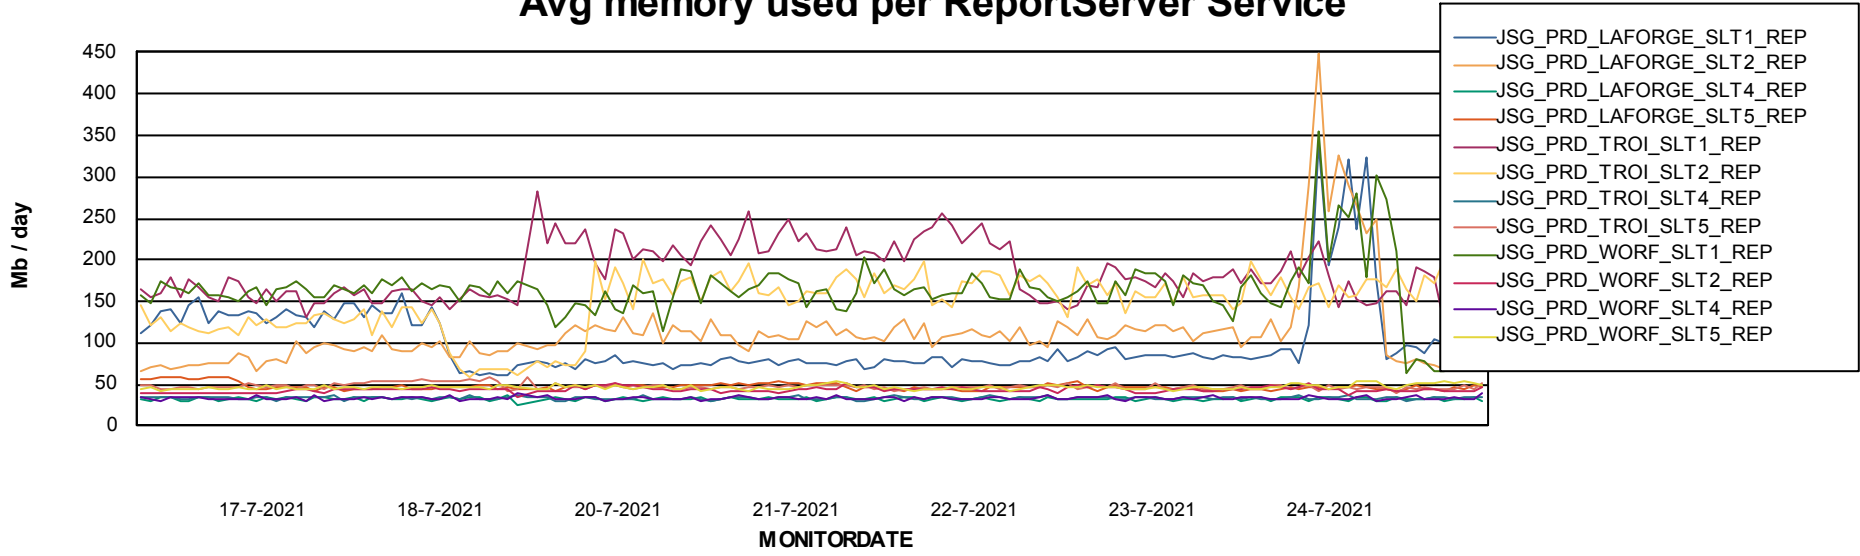

ABSSolute Application ReportServer Services

Avg memory used per ReportServer Service