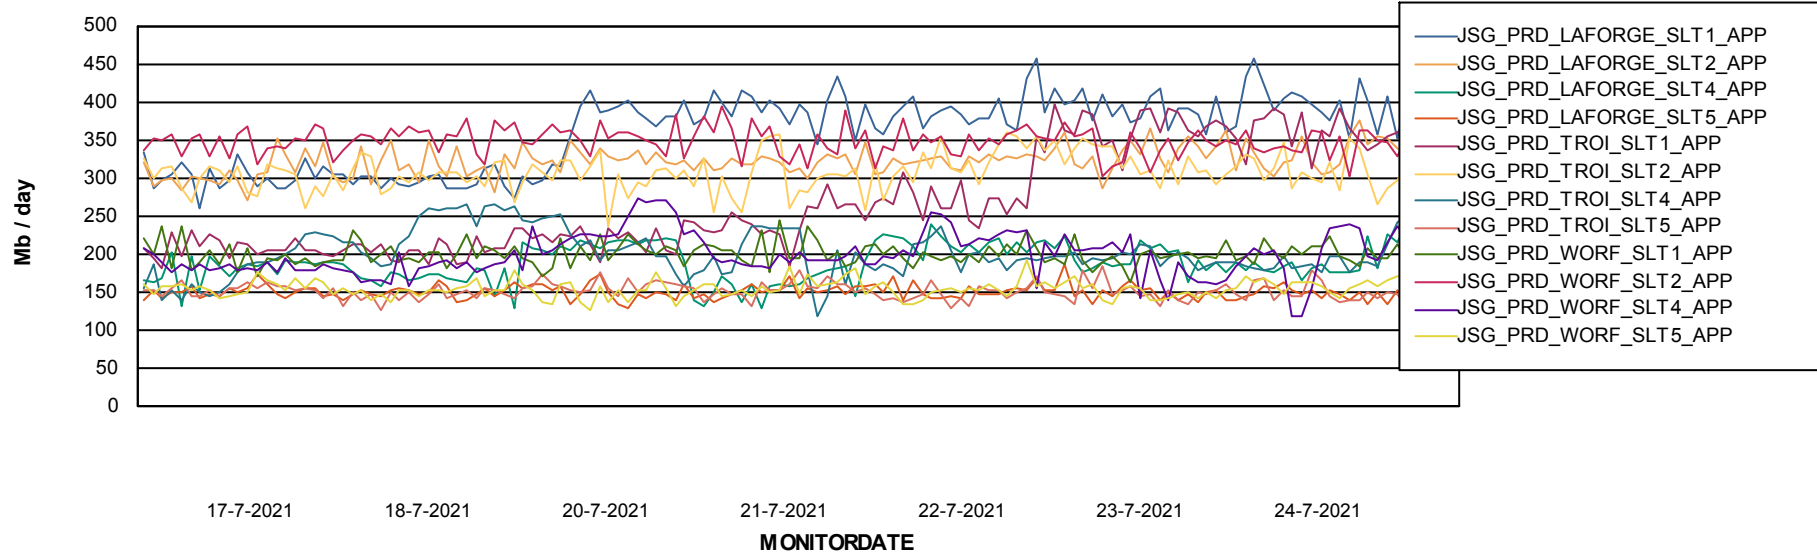

ABSolute Application Server Services

Avg memory used per ABS Server Service