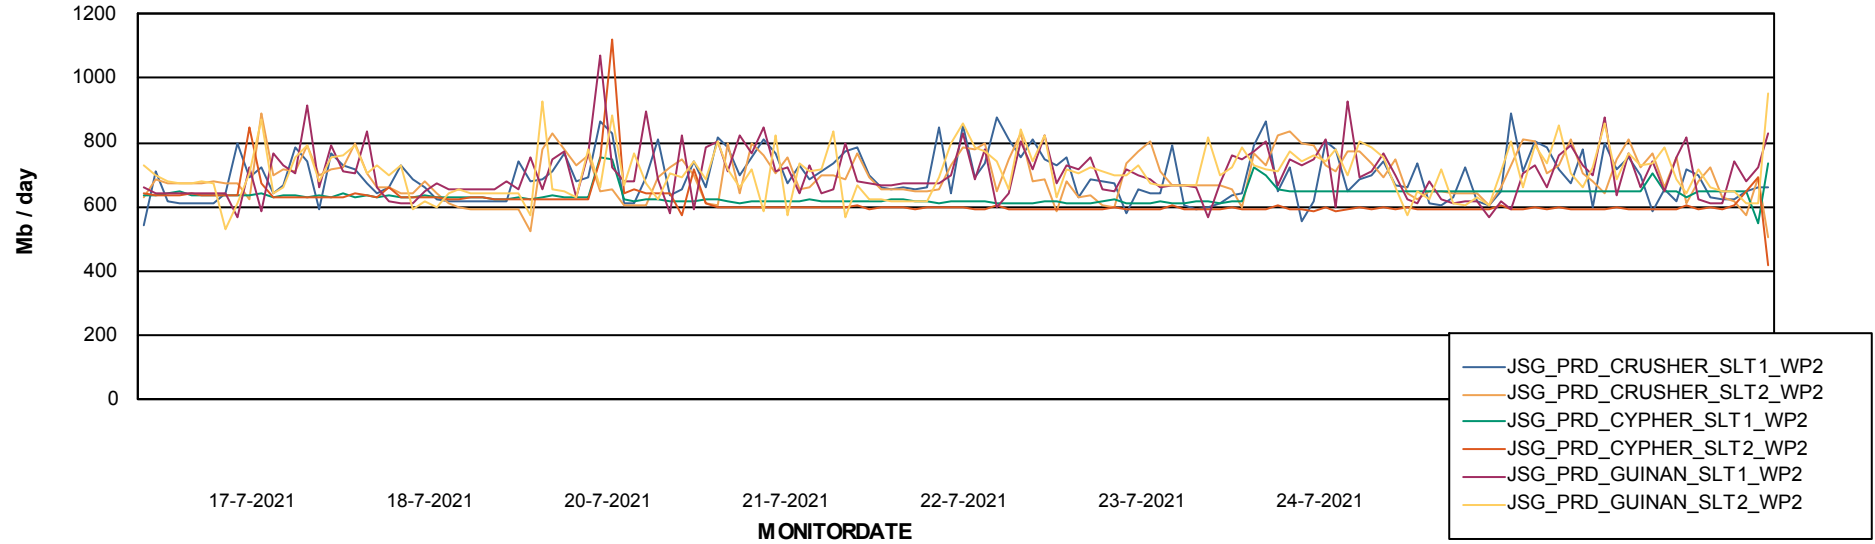

ABSolute Web Component Services

Avg memory used per ABS Web component