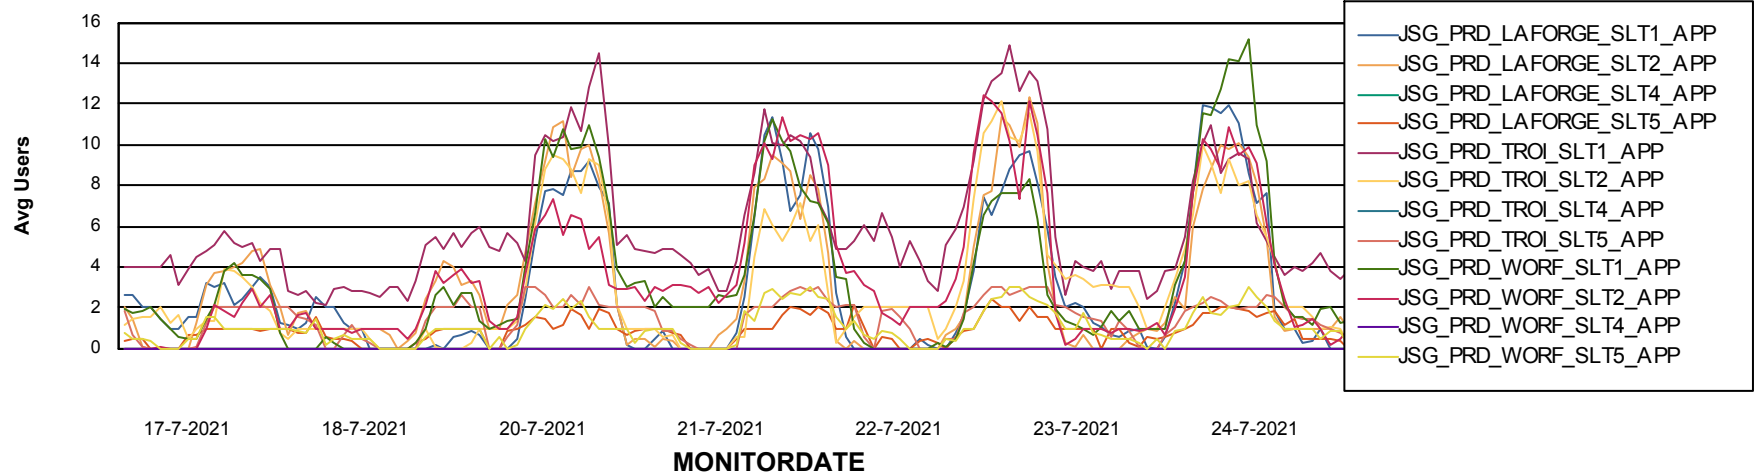

Avg users per day per ABS server