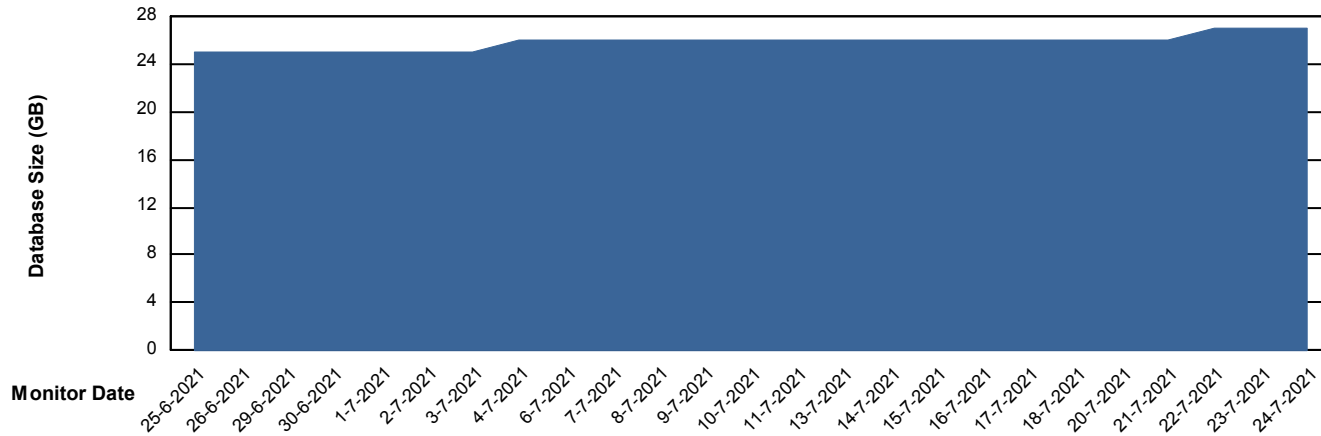

DATABASE SIZE HUE_PRD_S-ORAPROD_DB

Database growth over last month