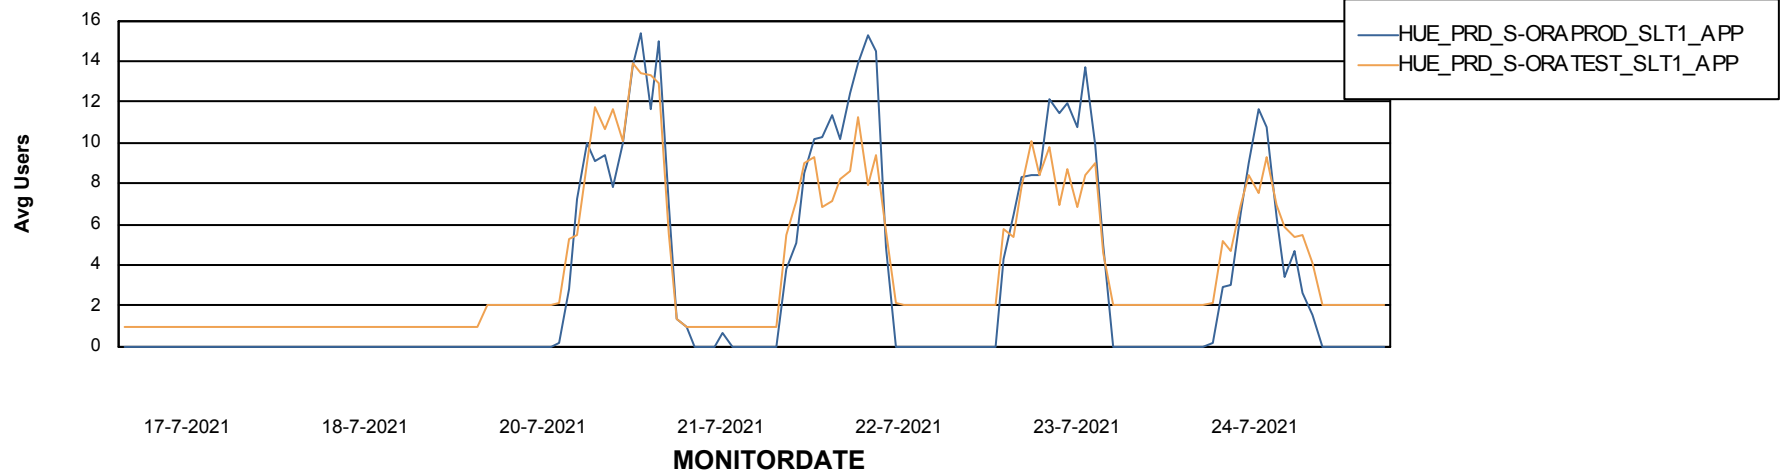

Avg users per day per ABS server