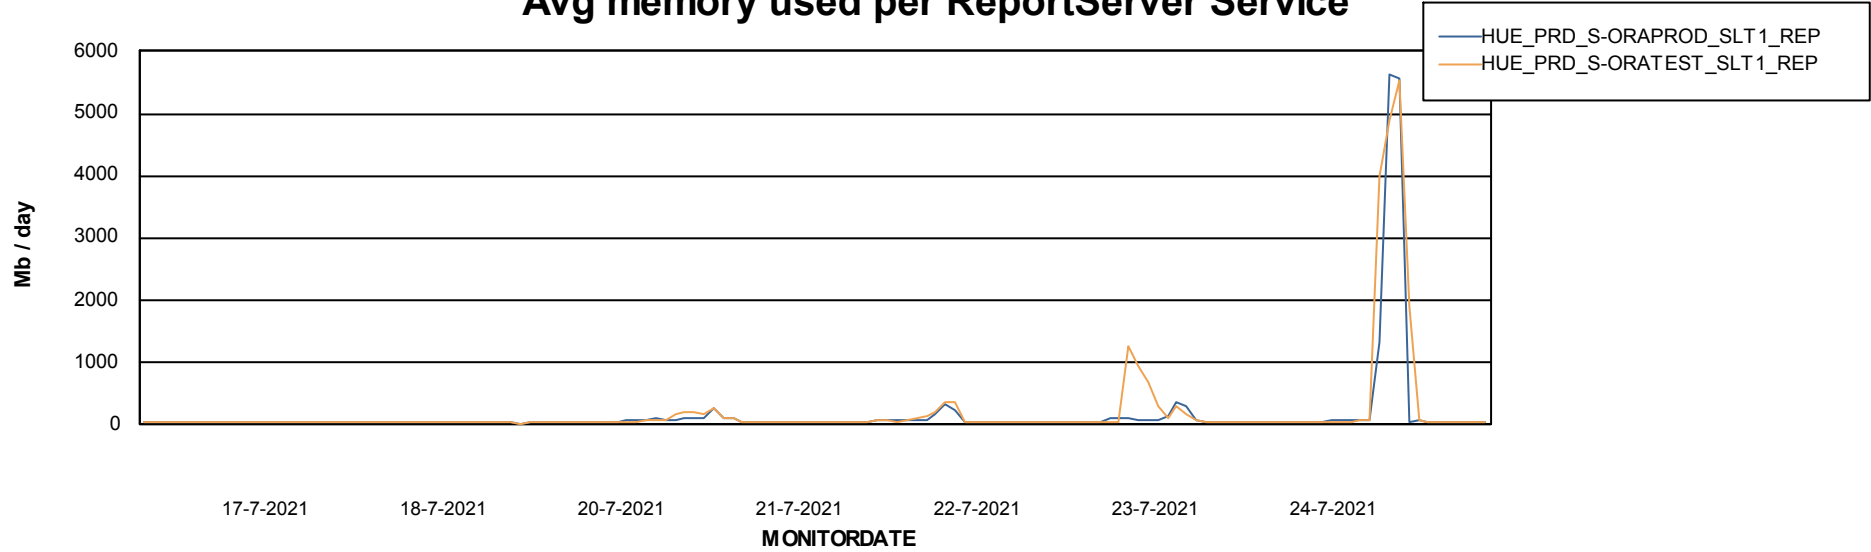

ABSSolute Application ReportServer Services

Avg memory used per ReportServer Service