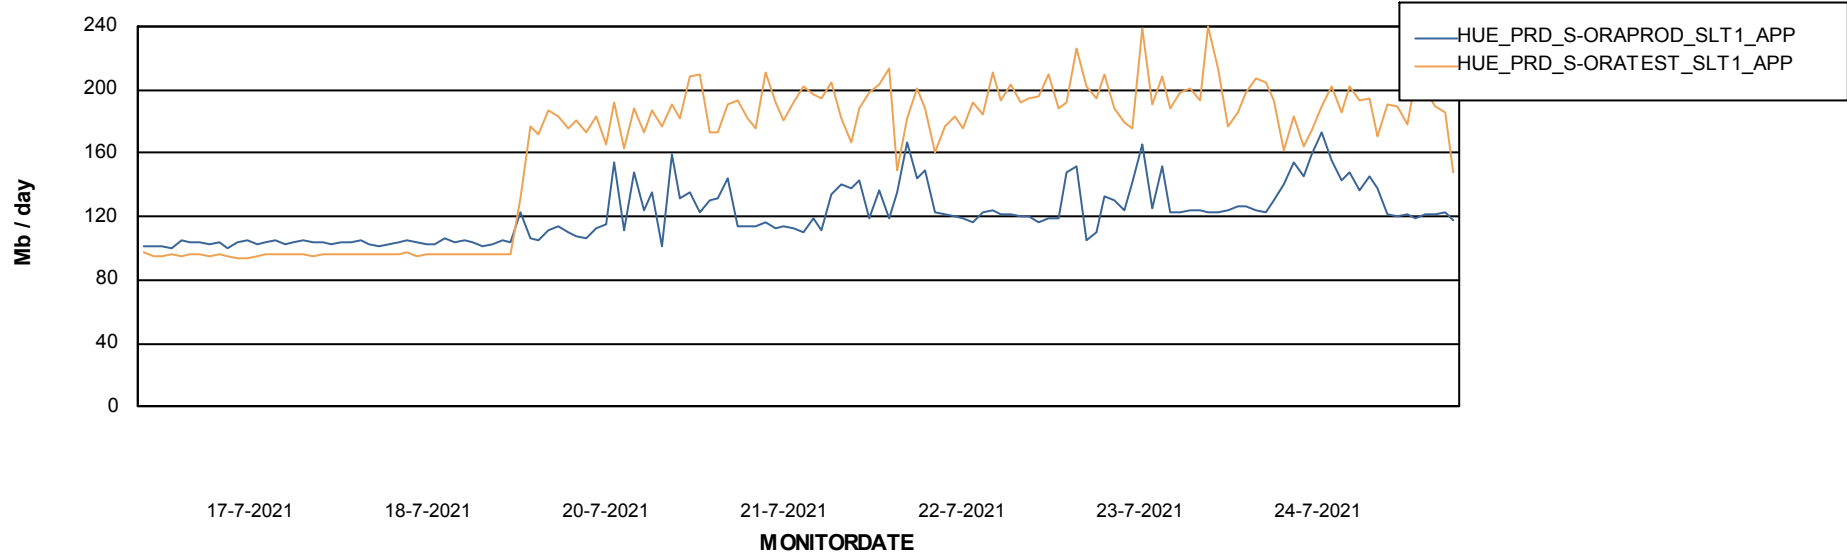

ABSSolute Application Server Services

Avg memory used per ABS Server Service