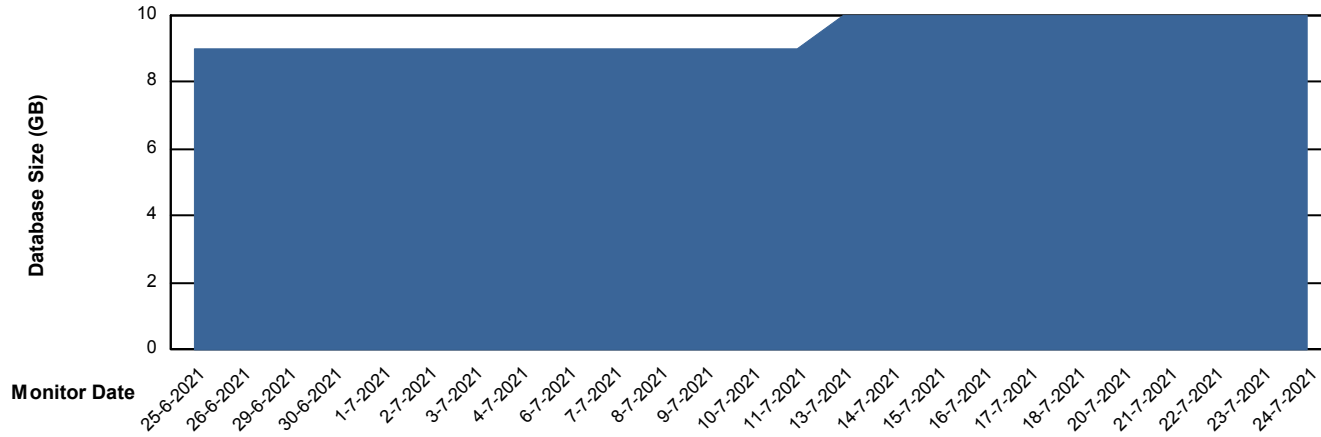

DATABASE SIZE HUE_PRD_S-ORABI_DB

Database growth over last month