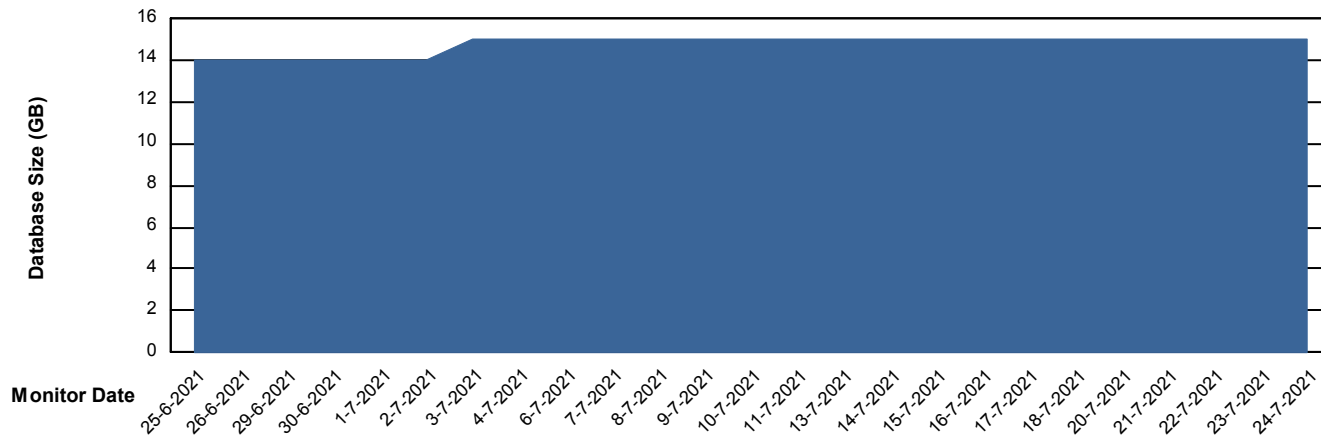

DATABASE SIZE EUT_URM_PRD_URVINA26_DB

Database growth over last month