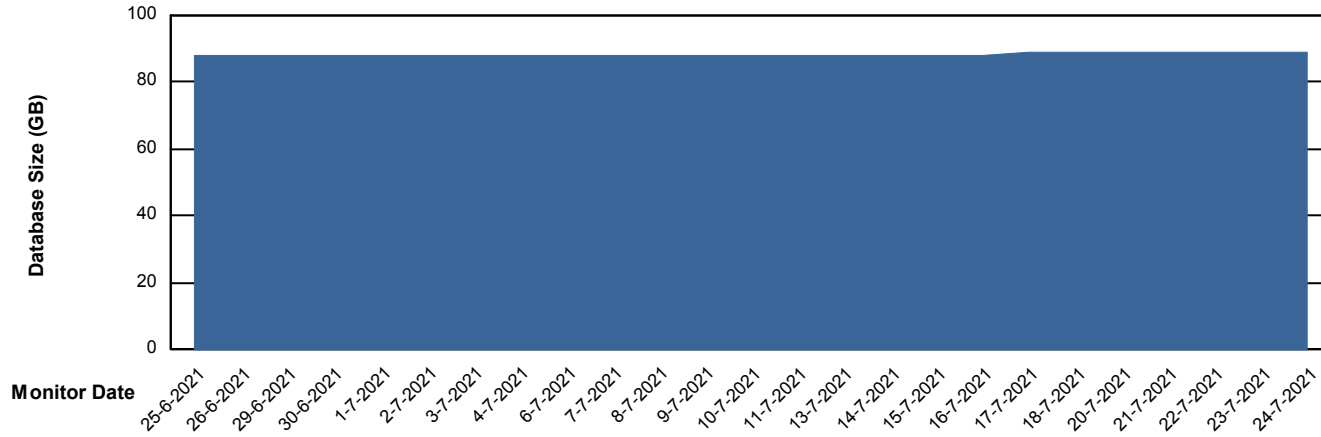

Weekly SLA Customer Report

Customer EUT_Production
Database ID 114

Weekly SLA Customer Report

Customer EUT_Production
 Database ID 114

DATABASE SIZE EUT_EUP_PRD_URVINA22T_DB

Database growth over last month

DATABASE SIZE EUT_URM_PRD_URVINA26_DB

Database growth over last month

Weekly SLA Customer Report

Customer EUT_Production
Database ID 114

Database Tablespace EUT_EUP_PRD_URVINA22T_DB

| Date | Tablespace Name | Filesize (Gb) | Usedsize (Gb) | Percentage free |
|-----------|-----------------|---------------|---------------|-----------------|
| 24-7-2021 | ABSDATA | 100 | 64 | 36 |
| | INDX | 20 | 13 | 35 |
| 23-7-2021 | ABSDATA | 100 | 64 | 36 |
| | INDX | 20 | 13 | 35 |
| 22-7-2021 | ABSDATA | 100 | 64 | 36 |
| | INDX | 20 | 13 | 35 |
| 21-7-2021 | ABSDATA | 100 | 64 | 36 |
| | INDX | 20 | 13 | 35 |
| 20-7-2021 | ABSDATA | 100 | 64 | 36 |
| | INDX | 20 | 13 | 35 |
| 18-7-2021 | ABSDATA | 100 | 64 | 36 |
| | INDX | 20 | 13 | 35 |