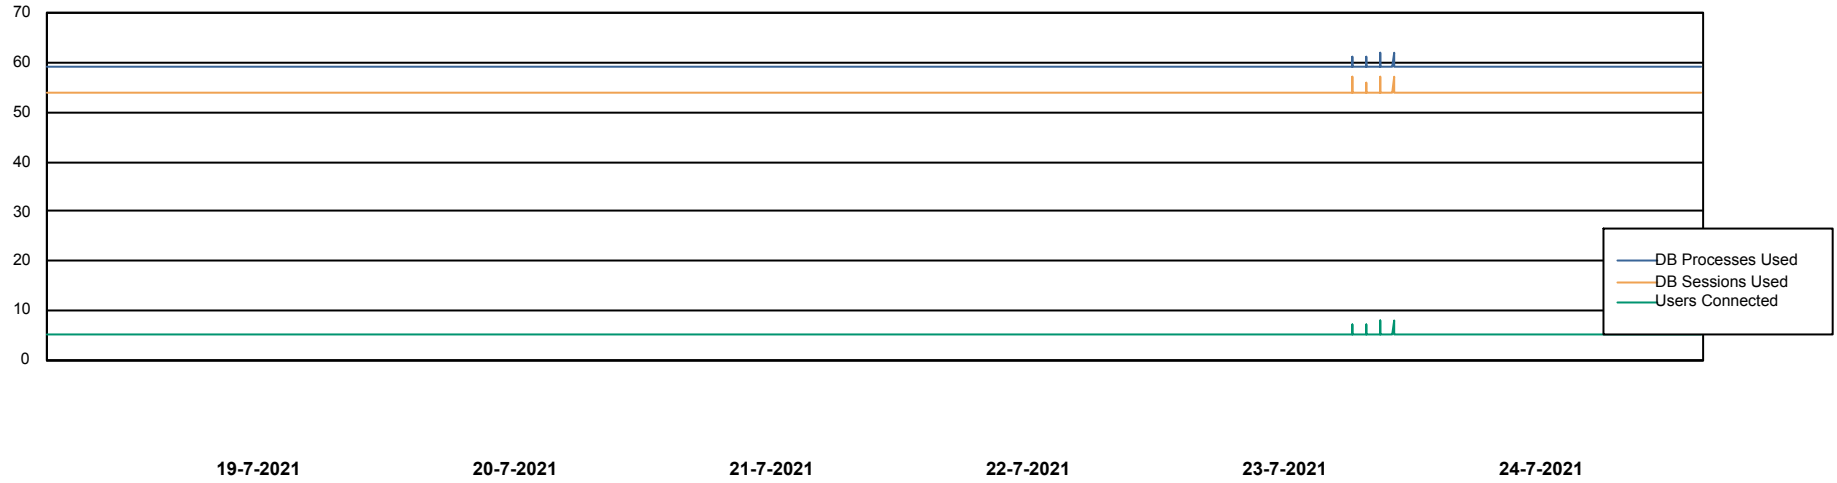

Weekly SLA Customer Report

Customer ELJ Production
Database ID 72

Database Performance ELJDB_PRD_BI

Weekly SLA Customer Report

Customer ELJ Production
Database ID 72

Database Performance ELJDB_Production

Weekly SLA Customer Report

Customer ELJ Production
Database ID 72

Database Performance ELJDB_Standby

Weekly SLA Customer Report

Customer ELJ Production
Database ID 72

DATABASE SIZE ELJDB_PRD_BI

Database growth over last month

DATABASE SIZE ELJDB_Production