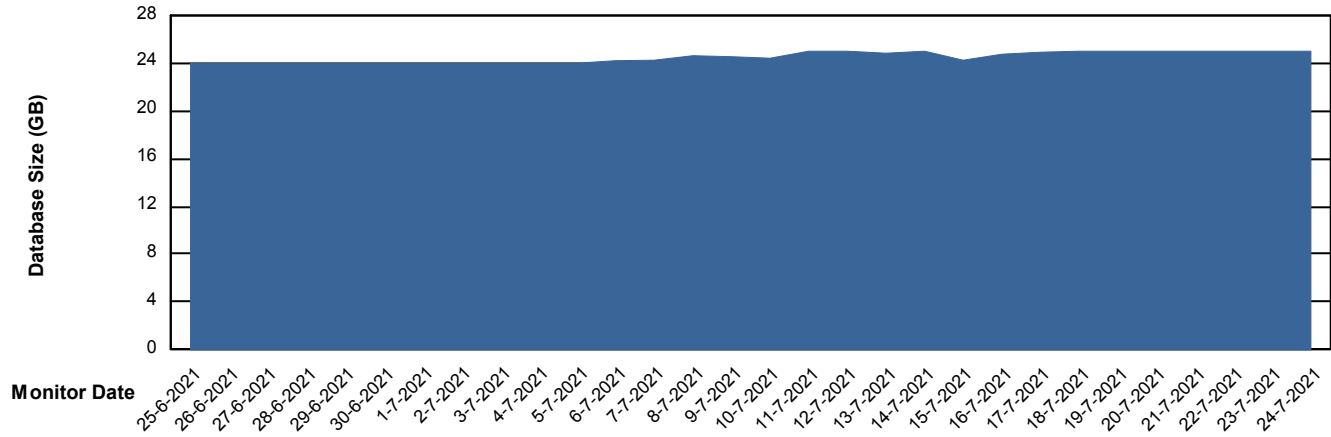

Customer ELJ Production
Database ID 72

Database Performance ELJDB_Standby

Weekly SLA Customer Report

Customer ELJ Production
Database ID 72

DATABASE SIZE ELJDB_PRD_BI

Database growth over last month

DATABASE SIZE ELJDB_Production