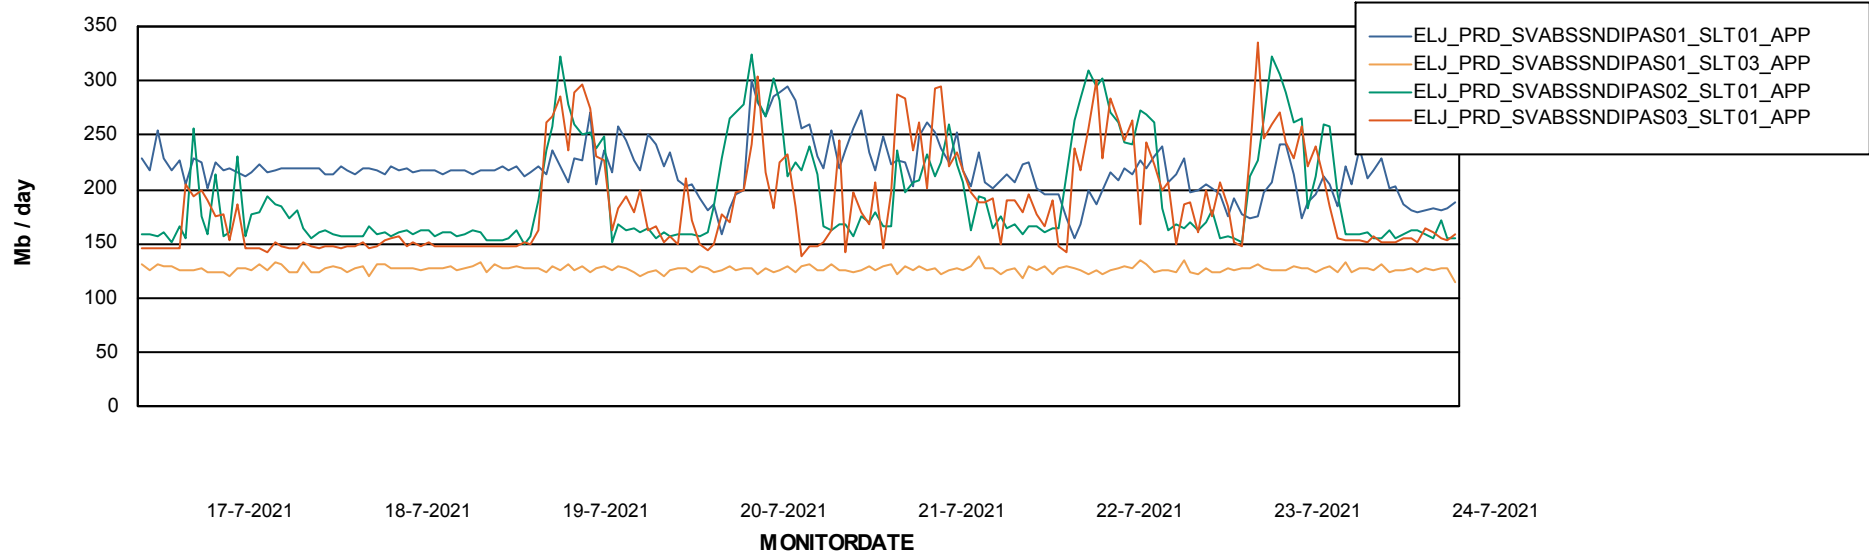

BI Status and last ETL error for ELJDB_PRD_BI

| | zo 18/7/2021 | ma 19/7/2021 | di 20/7/2021 | wo 21/7/2021 | do 22/7/2021 | vr 23/7/2021 | za 24/7/2021 |
|-------------------------------------|--------------|--------------|--------------|--------------|--------------|--------------|--------------|
| ABS DataWarehouse ETL Health | OK | OK | OK | OK | OK | OK | OK |
| ABS DWHStaging ETL Health | OK | OK | OK | OK | OK | OK | OK |

Weekly SLA Customer Report

Customer ELJ Production
Database ID 72

ABSSolute Application Server Services

Avg memory used per ABS Server Service

Avg users per day per ABS server

Weekly SLA Customer Report

Customer ELJ Production
Database ID 72