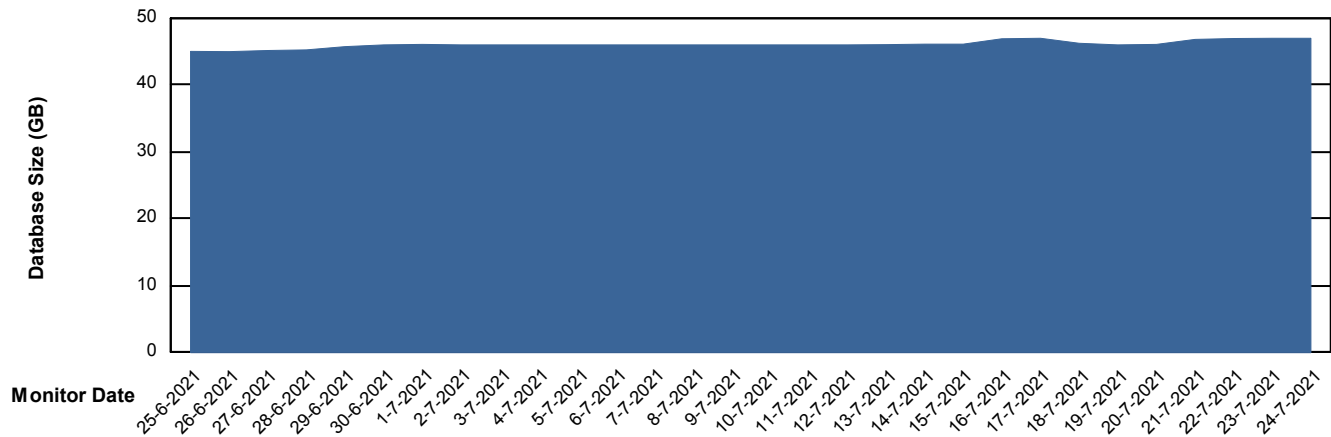

DATABASE SIZE ELJDB_Production

Database growth over last month