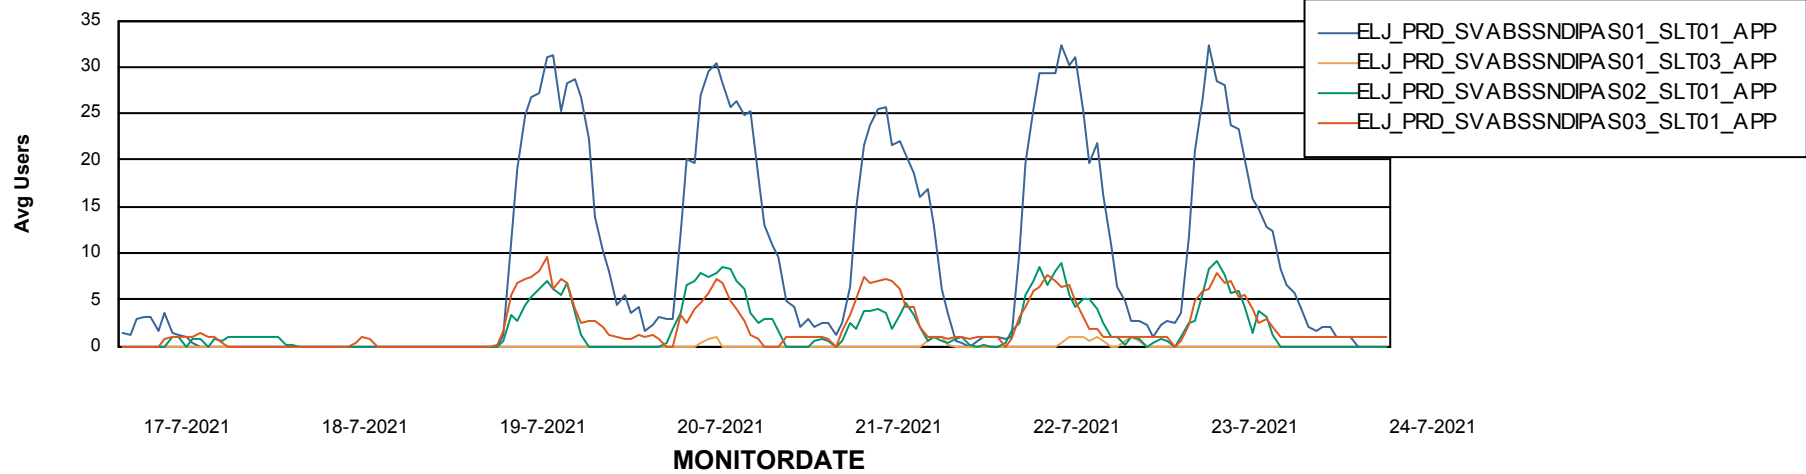

Weekly SLA Customer Report

Customer ELJ Production
Database ID 72

ABSSolute Application Server Services

Avg memory used per ABS Server Service

Avg users per day per ABS server

Weekly SLA Customer Report

Customer ELJ Production
Database ID 72