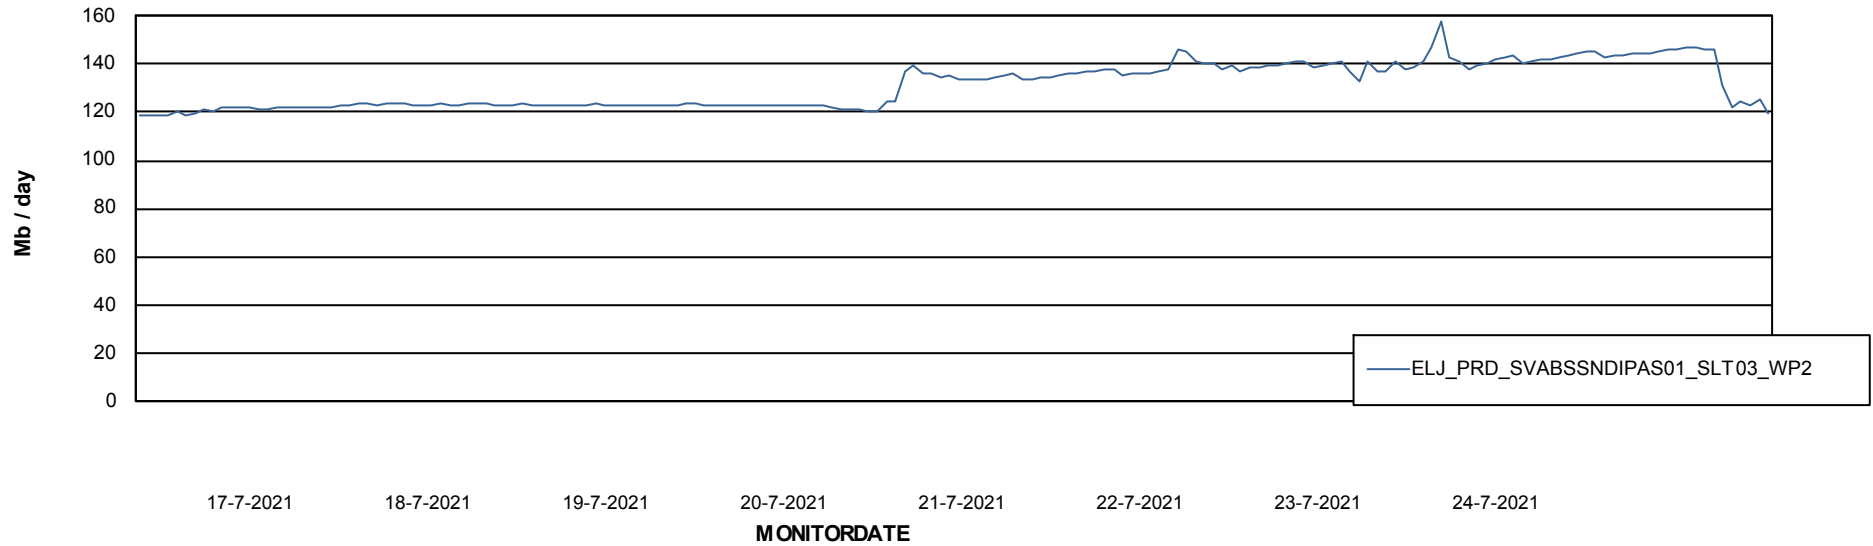

ABSSolute Application ReportServer Services

Avg memory used per ReportServer Service

Weekly SLA Customer Report

Customer ELJ Production
Database ID 72

ABSSolute Web Component Services

Avg memory used per ABS Web component