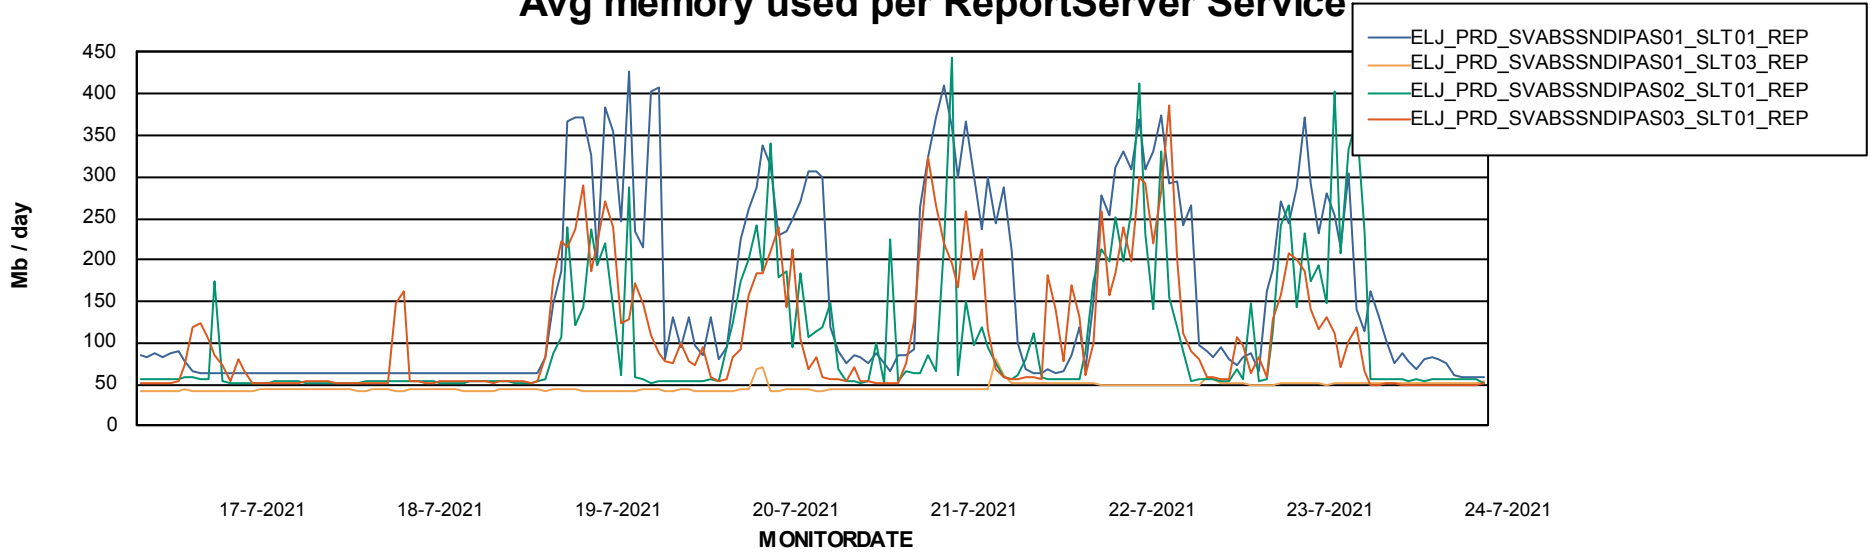

ABSSolute Application ReportServer Services

Avg memory used per ReportServer Service