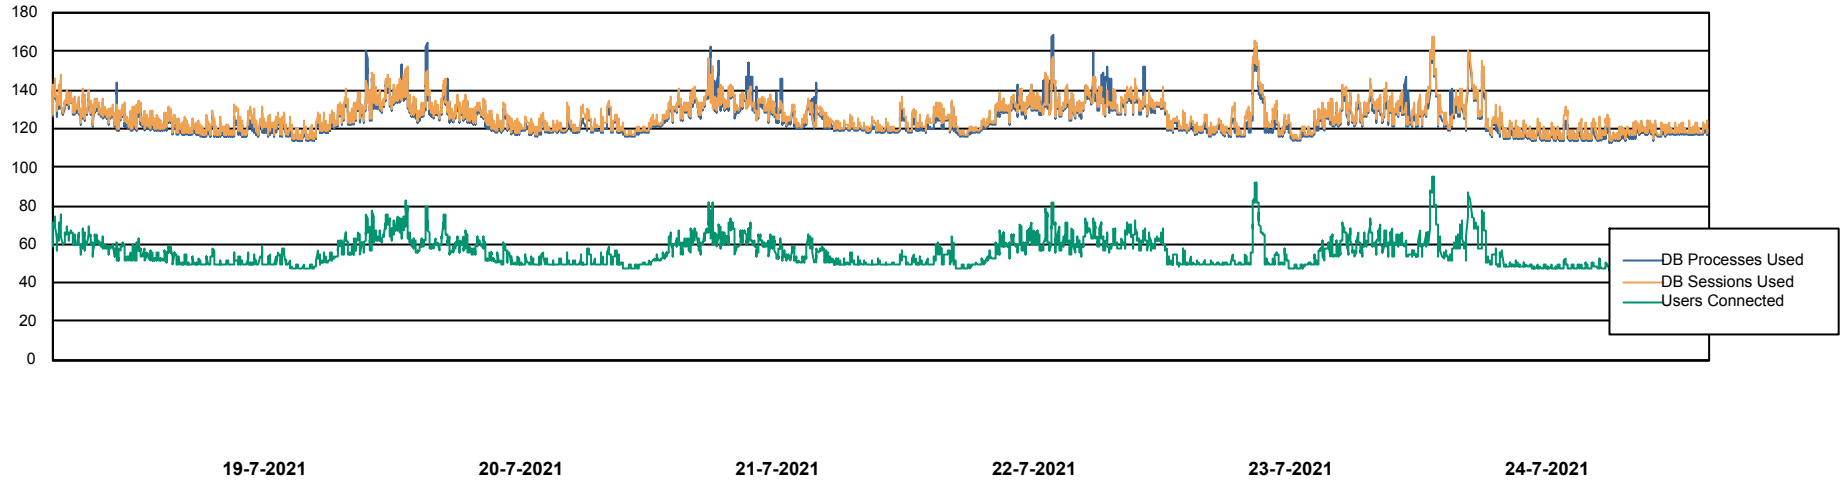

Weekly SLA Customer Report

Customer ELJ Production
Database ID 72

Database Performance ELJDB_PRD_BI

Weekly SLA Customer Report

Customer ELJ Production
Database ID 72

Database Performance ELJDB_Production

Weekly SLA Customer Report