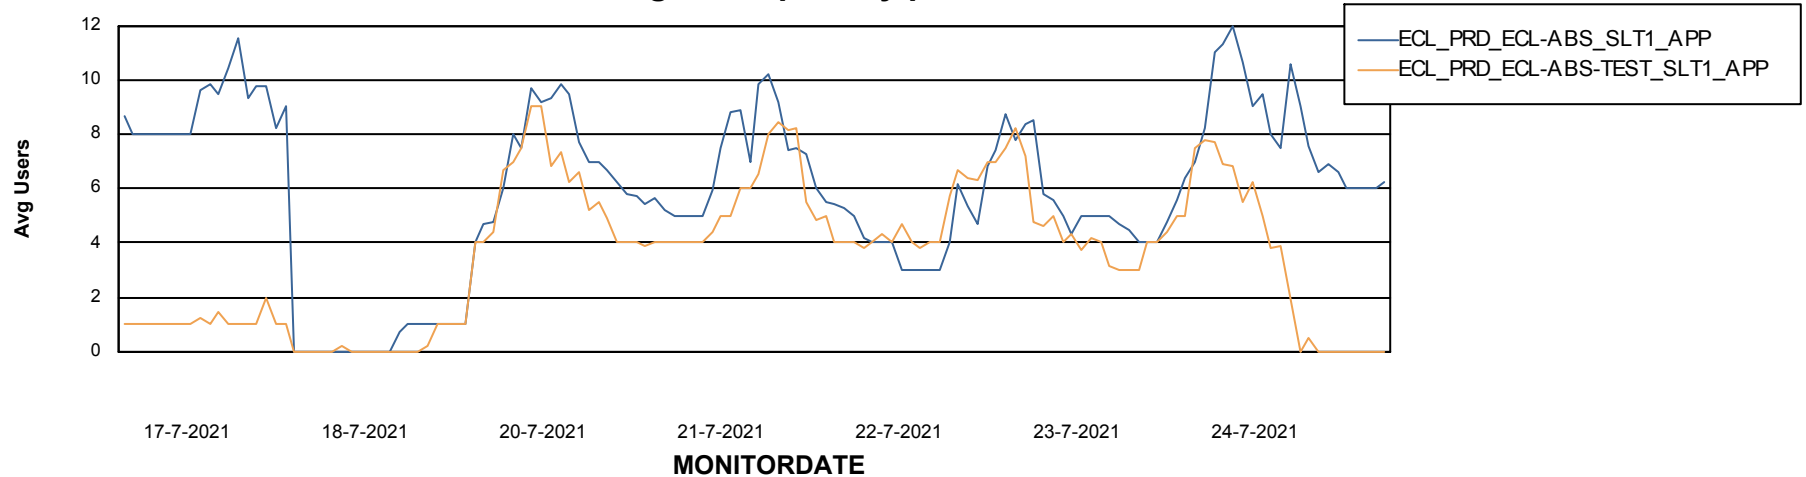

Weekly SLA Customer Report

Customer ECL_Production
Database ID 77

ABSSolute Application Server Services

Avg memory used per ABS Server Service

Avg users per day per ABS server

Weekly SLA Customer Report

Customer ECL_Production
Database ID 77