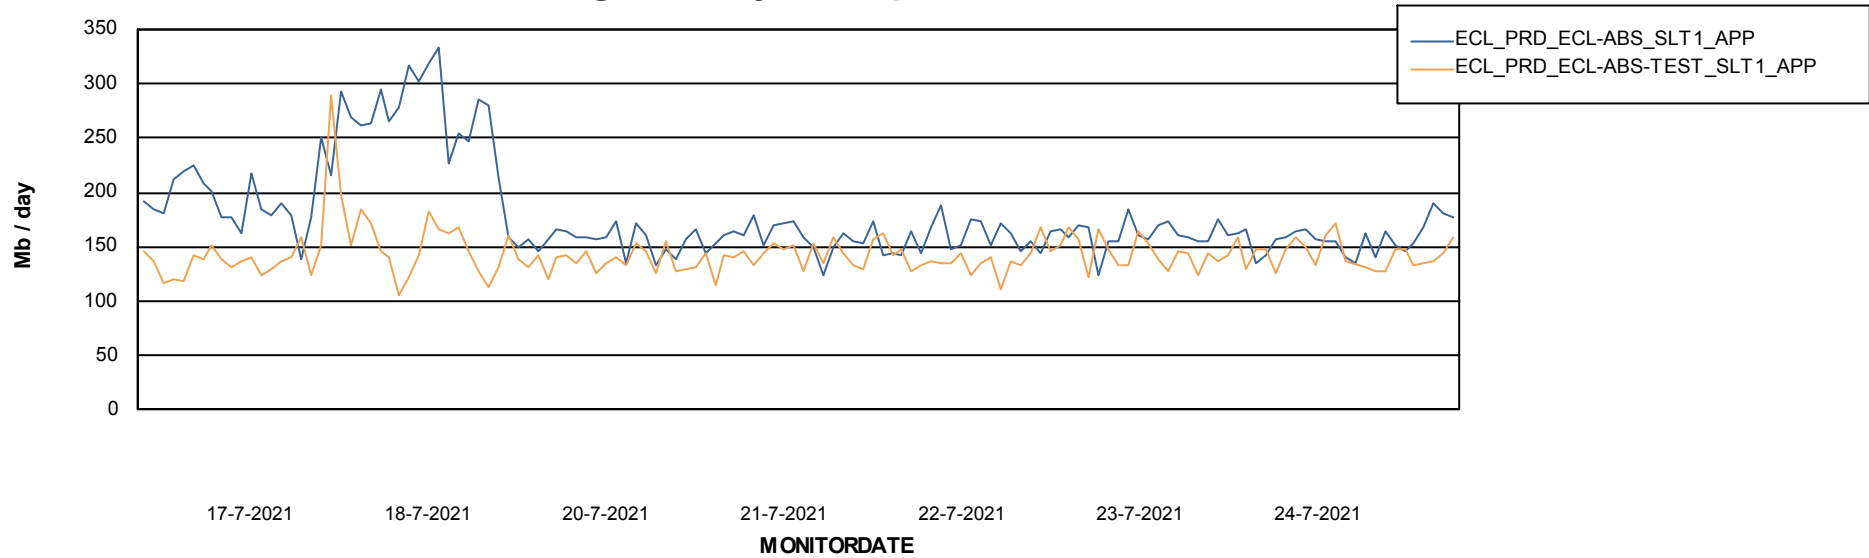

Weekly SLA Customer Report

Customer ECL_Production
 Database ID 77

DATABASE SIZE ECLDB_Production

Database growth over last month

Database Tablespace ECLDB_Production

Date	Tablespace Name	Filesize (Gb)	Usedsize (Gb)	Percentage free
24-7-2021	ABSDATA	40	33	17
	INDX	8	3	58
23-7-2021	ABSDATA	40	33	18
	INDX	8	3	58
21-7-2021	ABSDATA	40	33	18
	INDX	8	3	58
20-7-2021	ABSDATA	40	33	18
	INDX	8	3	58
18-7-2021	ABSDATA	40	33	18
	INDX	8	3	58

Weekly SLA Customer Report

Customer ECL_Production
Database ID 77

ABSSolute Application Server Services

Avg memory used per ABS Server Service

Avg users per day per ABS server

Weekly SLA Customer Report

Customer ECL_Production
Database ID 77