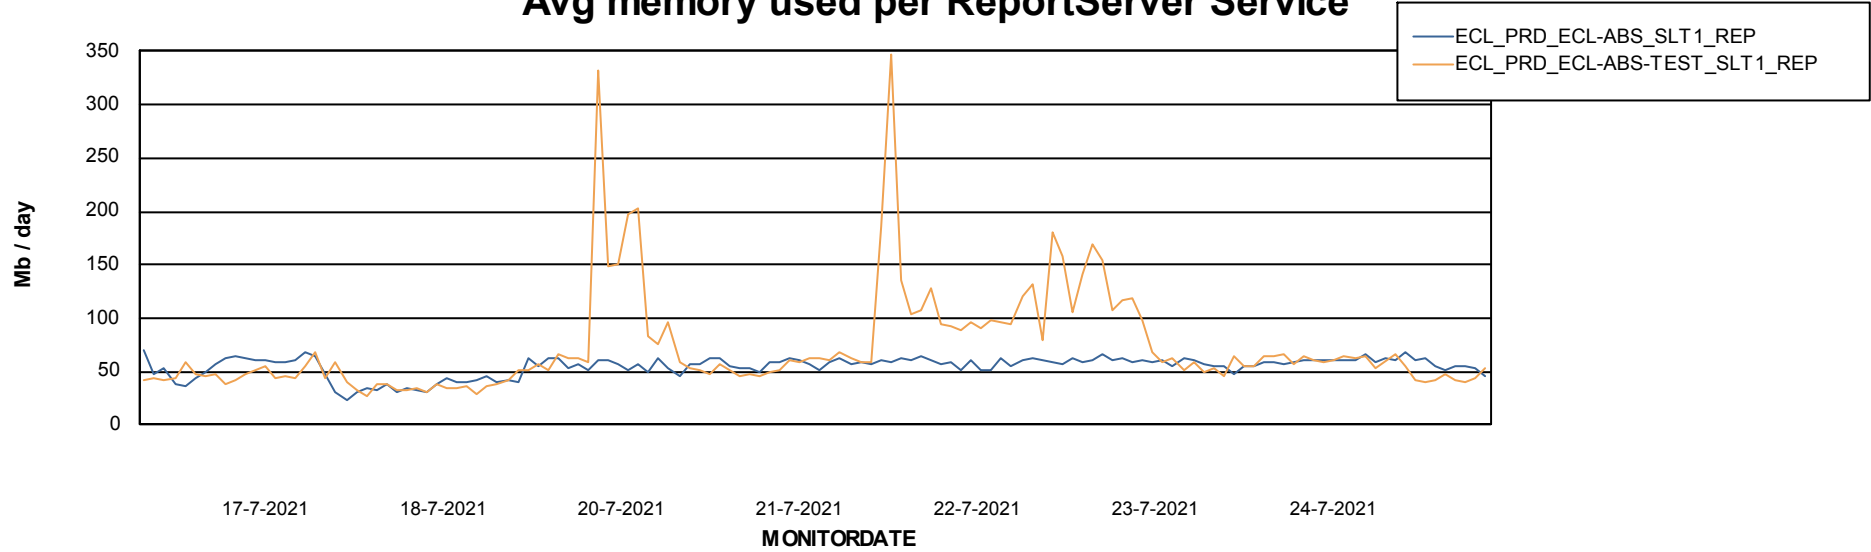

ABSSolute Application ReportServer Services

Avg memory used per ReportServer Service