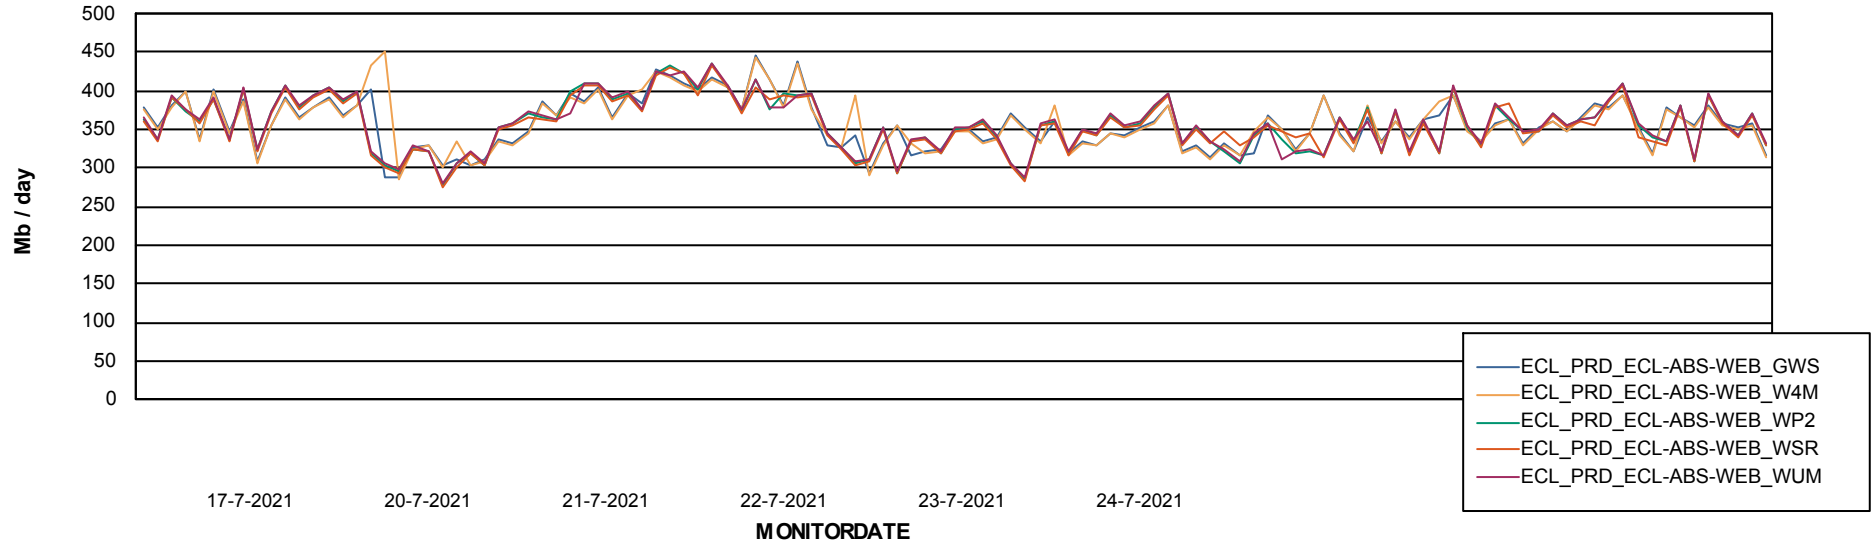

ABSSolute Application ReportServer Services

Avg memory used per ReportServer Service

Weekly SLA Customer Report

Customer ECL_Production
Database ID 77

ABSSolute Web Component Services

Avg memory used per ABS Web component