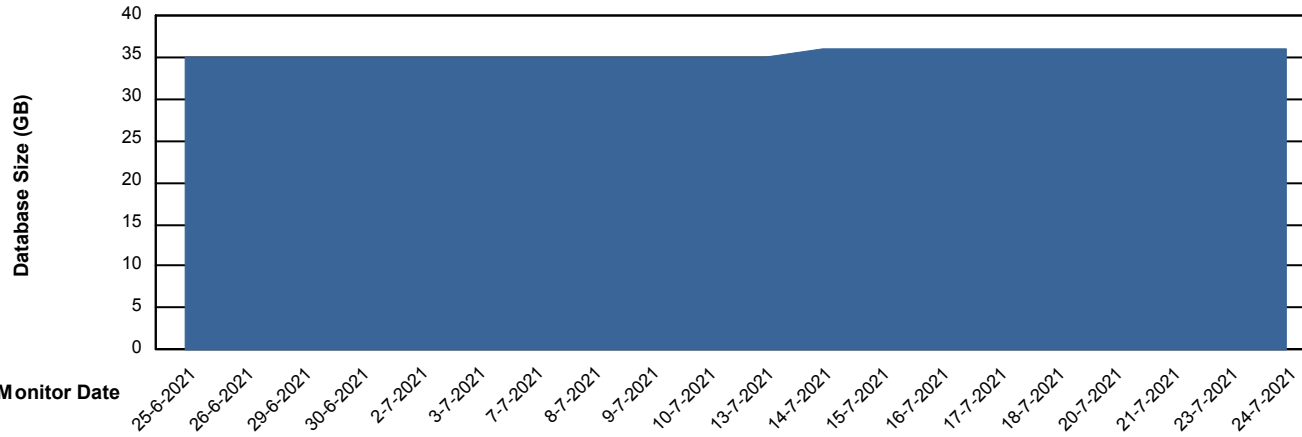

Weekly SLA Customer Report

Customer ECL_Production
Database ID 77

Harddisk Usage ECL_PRD_ECL-ABS-WEB

	Free disk space on C: (%)	Total disk space on C: (Gb)	Used disk space on C: (Gb)
24-7-2021	67	127	42
23-7-2021	67	127	42
22-7-2021	68	127	41
21-7-2021	68	127	41
20-7-2021	68	127	40
19-7-2021	69	0	0
18-7-2021	62	127	48

Weekly SLA Customer Report

Customer ECL_Production
 Database ID 77

DATABASE SIZE ECLDB_Production

Database growth over last month

Database Tablespace ECLDB_Production

Date	Tablespace Name	Filesize (Gb)	Usedsize (Gb)	Percentage free
24-7-2021	ABSDATA	40	33	17
	INDX	8	3	58
23-7-2021	ABSDATA	40	33	18
	INDX	8	3	58
21-7-2021	ABSDATA	40	33	18
	INDX	8	3	58
20-7-2021	ABSDATA	40	33	18
	INDX	8	3	58
18-7-2021	ABSDATA	40	33	18
	INDX	8	3	58