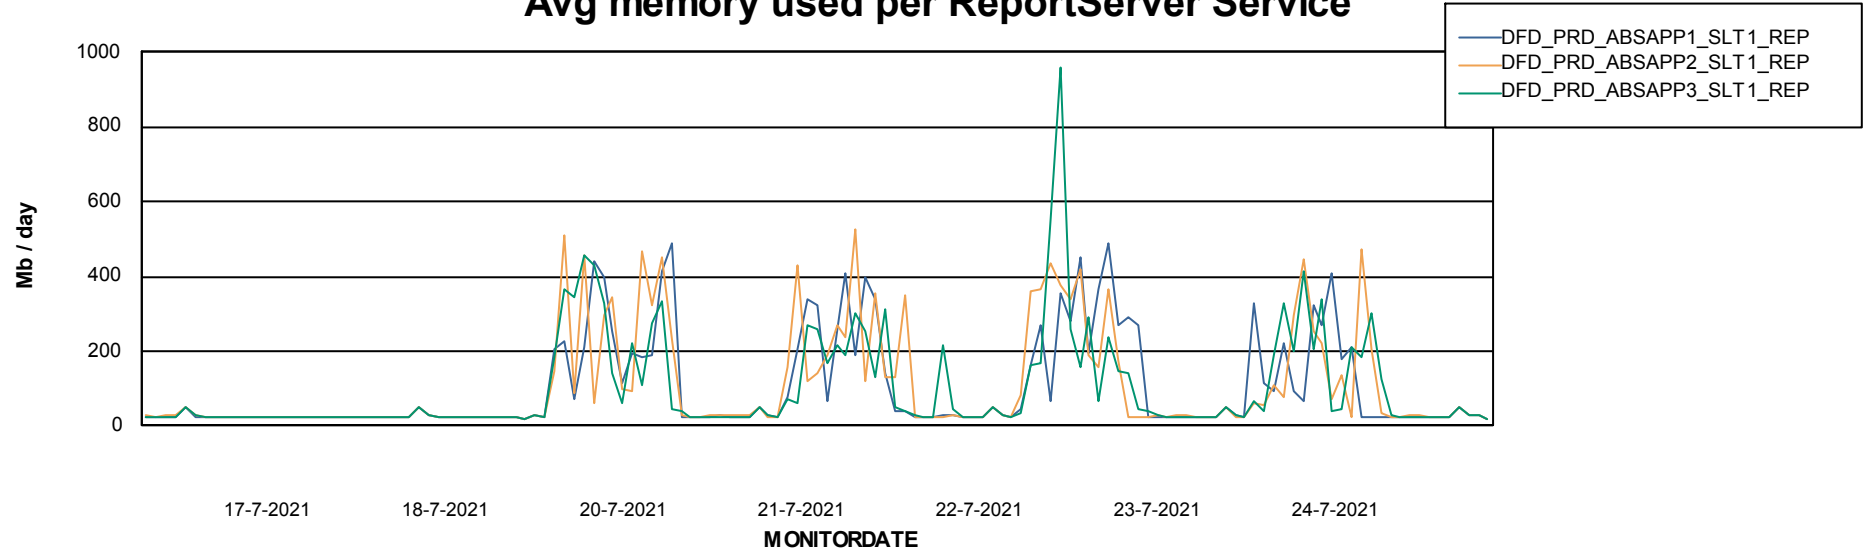

ABSSolute Application ReportServer Services

Avg memory used per ReportServer Service