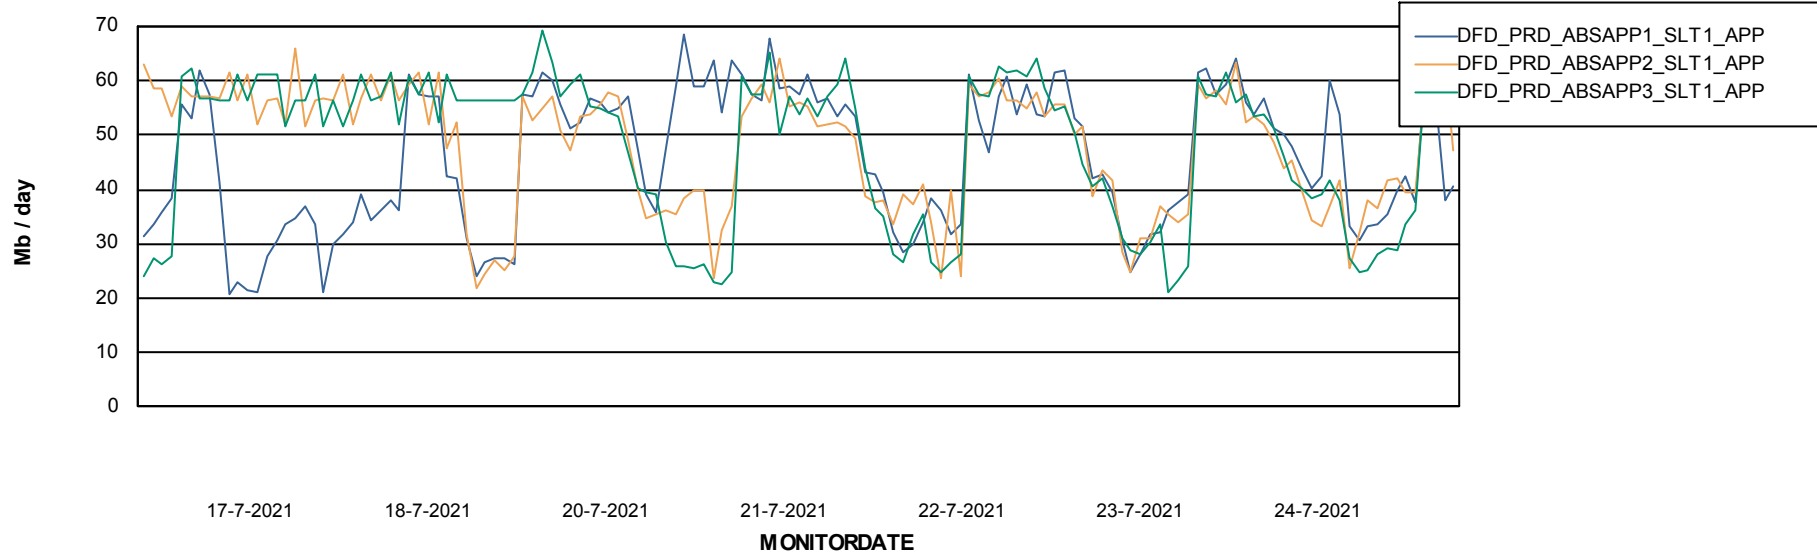

Weekly SLA Customer Report

Customer DFD_Production
Database ID 39

Database Performance DFDDDB_Production

Weekly SLA Customer Report

Customer DFD_Production
Database ID 39

Database Performance DFDDDBI_Production

DATABASE SIZE DFDDDB_Production

Database growth over last month

Weekly SLA Customer Report

Customer DFD_Production
Database ID 39

Database Tablespace DFDDB_Production

Date	Tablespace Name	Filesize (Gb)	Usedsize (Gb)	Percentage free
24-7-2021	ABSDATA	83	0	100
	INDX	161	0	100
23-7-2021	ABSDATA	83	0	100
	INDX	161	0	100
22-7-2021	ABSDATA	83	0	100
	INDX	161	0	100
21-7-2021	ABSDATA	83	0	100
	INDX	161	0	100
20-7-2021	ABSDATA	83	0	100
	INDX	161	0	100
18-7-2021	ABSDATA	83	0	100
	INDX	161	0	100

Weekly SLA Customer Report

Customer DFD_Production
Database ID 39

ABSSolute Application Server Services

Avg memory used per ABS Server Service

Avg users per day per ABS server

Weekly SLA Customer Report

Customer DFD_Production
Database ID 39