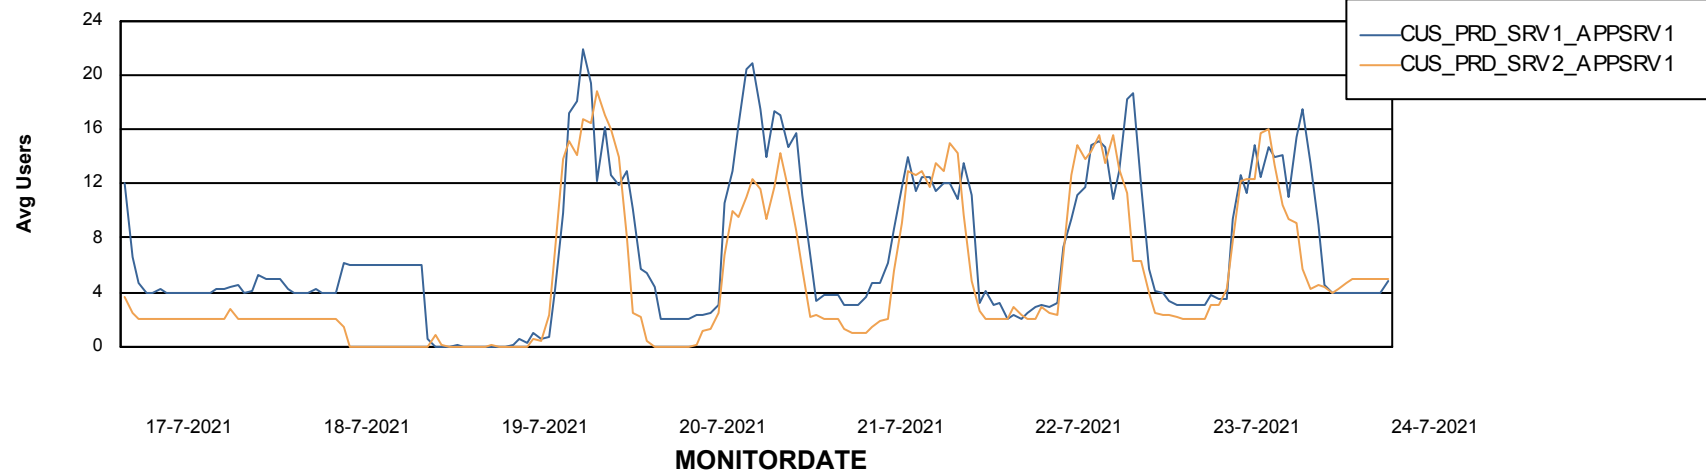

Avg users per day per ABS server