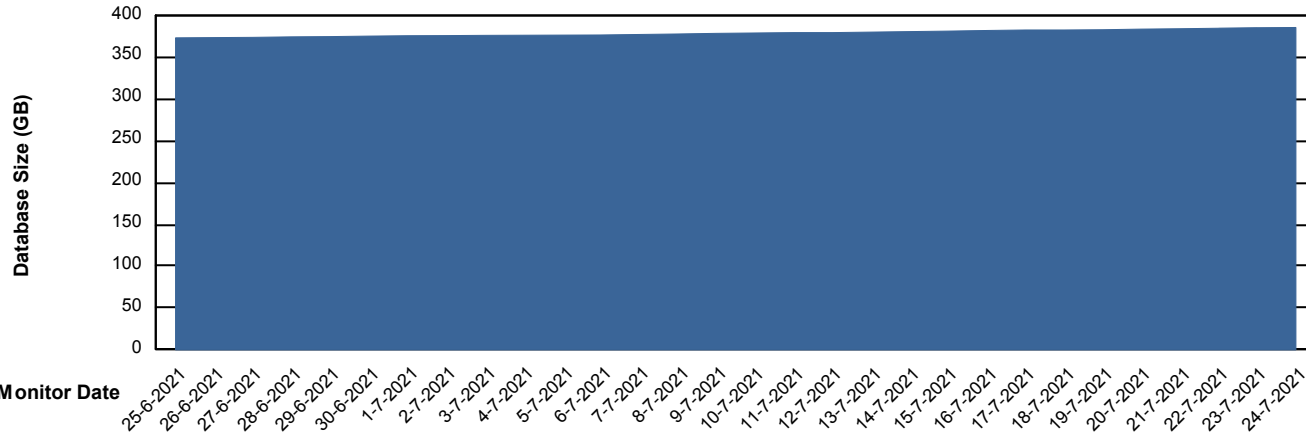

Database growth over last month

Database Tablespace CUS_ProdDB_Primary

Date	Tablespace Name	Filesize (Gb)	Usedsize (Gb)	Percentage free
24-7-2021	ABSDATA	162	120	26
	INDX	249	205	18
23-7-2021	ABSDATA	162	120	26
	INDX	249	205	18
22-7-2021	ABSDATA	162	120	26
	INDX	249	205	18
21-7-2021	ABSDATA	162	120	26
	INDX	249	205	18
20-7-2021	ABSDATA	162	120	26
	INDX	249	205	18
19-7-2021	ABSDATA	162	119	27
	INDX	249	205	18
18-7-2021	ABSDATA	162	119	27
	INDX	249	205	18