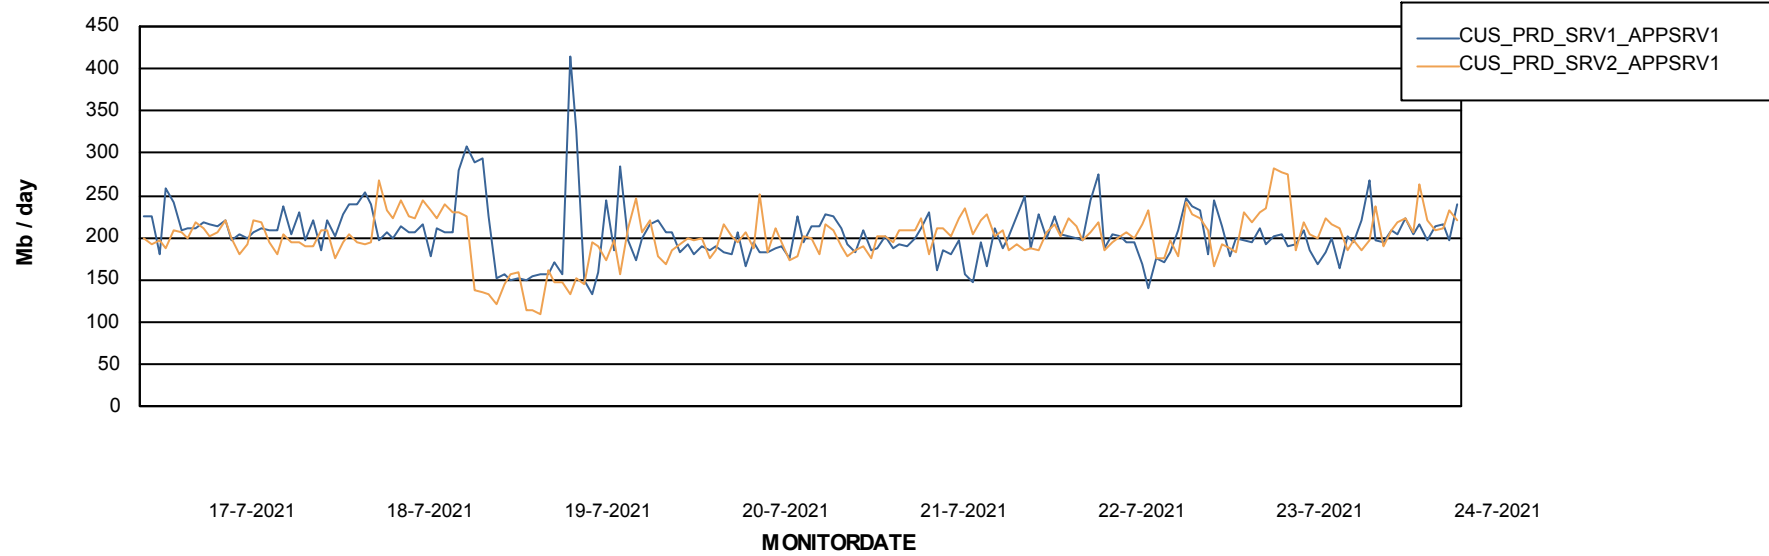

ABSSolute Application Server Services

Avg memory used per ABS Server Service