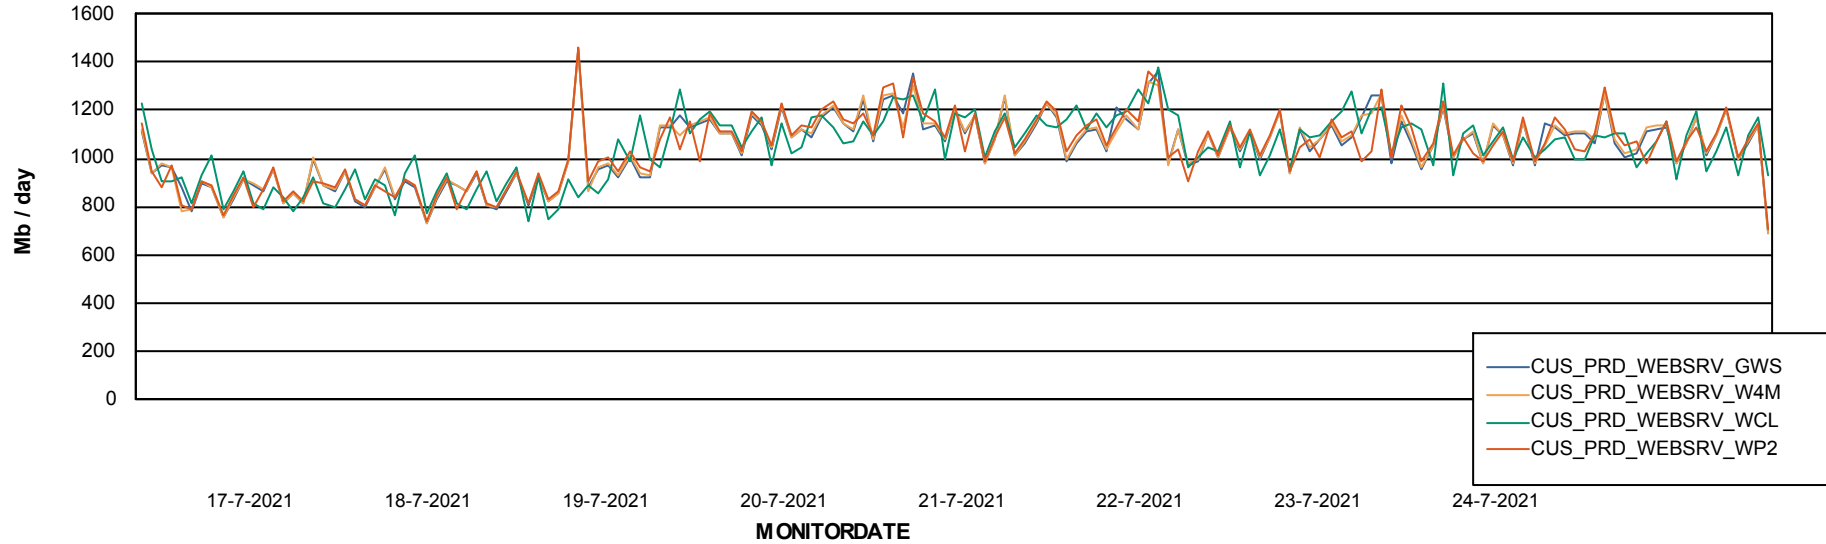

ABSSolute Web Component Services

Avg memory used per ABS Web component