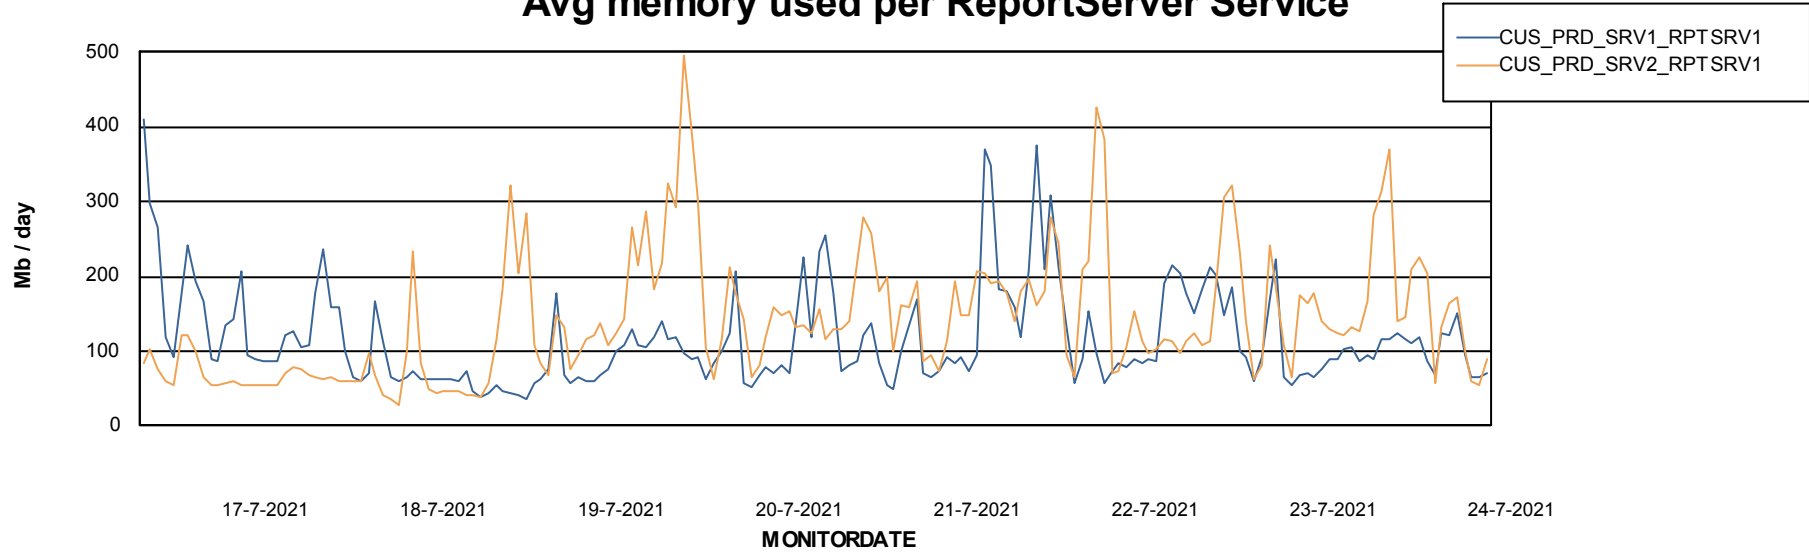

ABSSolute Web Component Services

Avg memory used per ReportServer Service