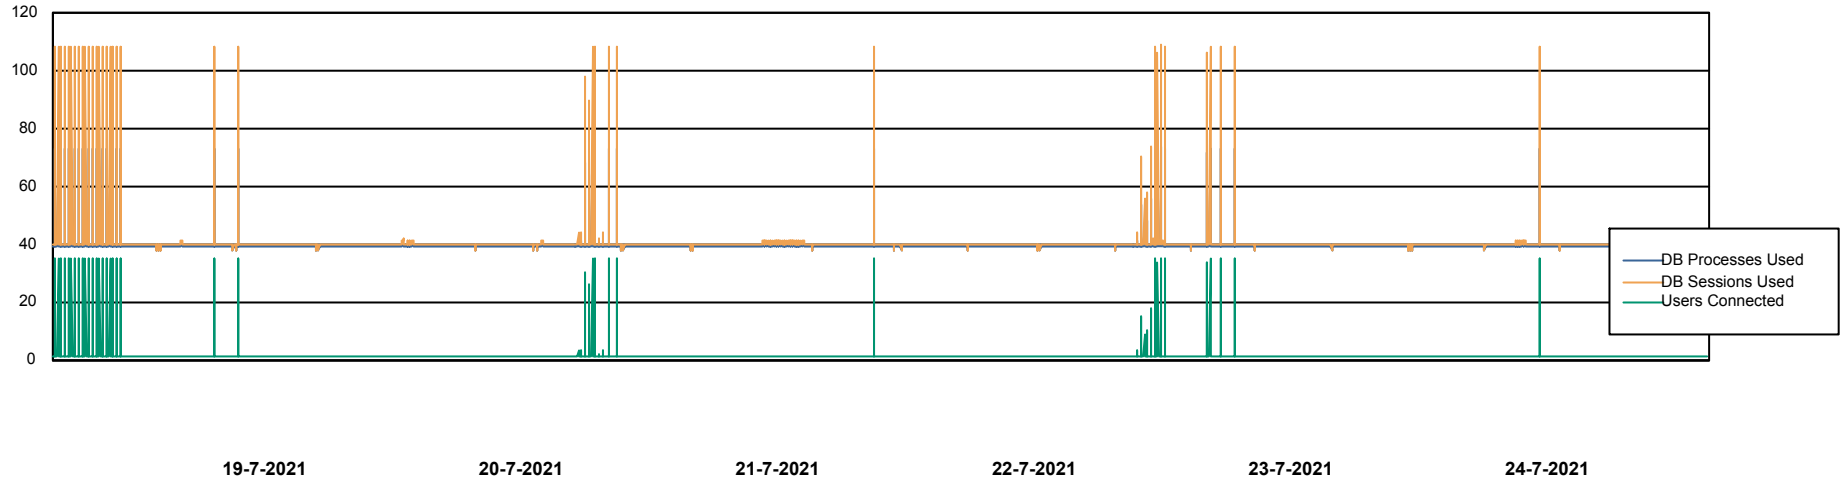

Database Performance CLODB_PRD_Standby