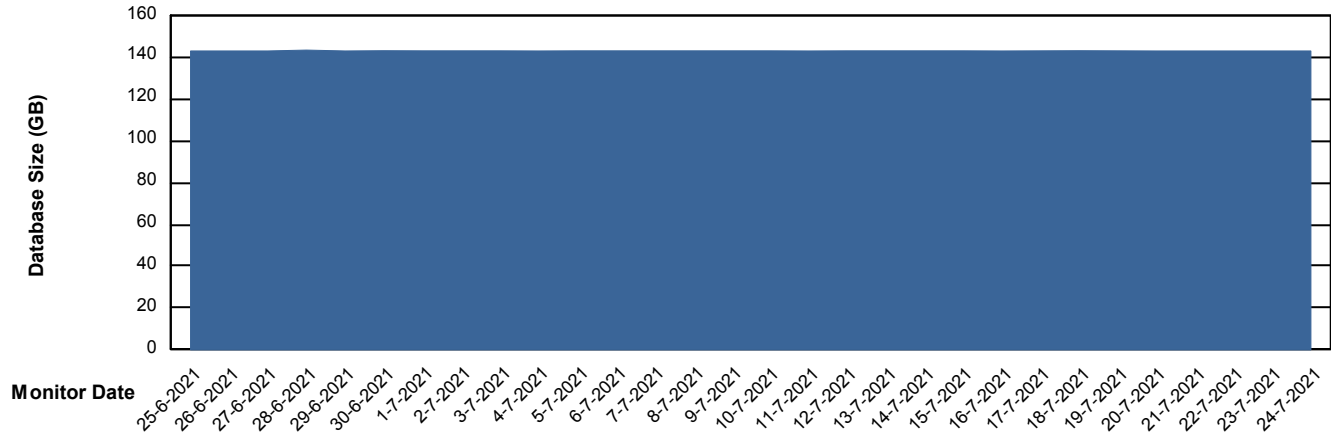

DATABASE SIZE CLODB_PRD_Test

Database growth over last month