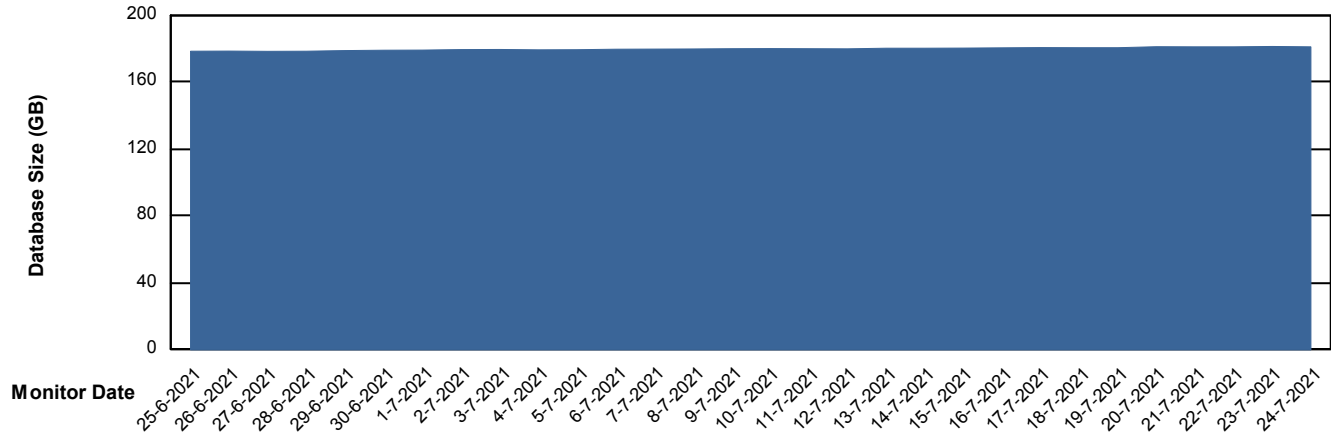

DATABASE SIZE CLODB_PRD_BI

Database growth over last month