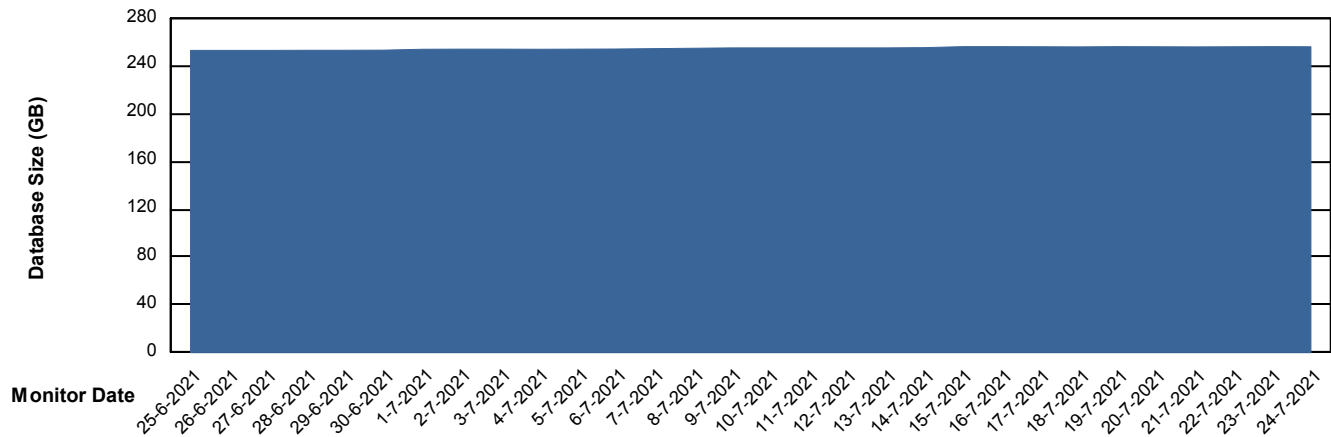

Weekly SLA Customer Report

Customer CLO Production
Database ID 38

DATABASE SIZE CLODB_PRD_BI

Database growth over last month

DATABASE SIZE CLODB_PRD_Production

Database growth over last month

Weekly SLA Customer Report