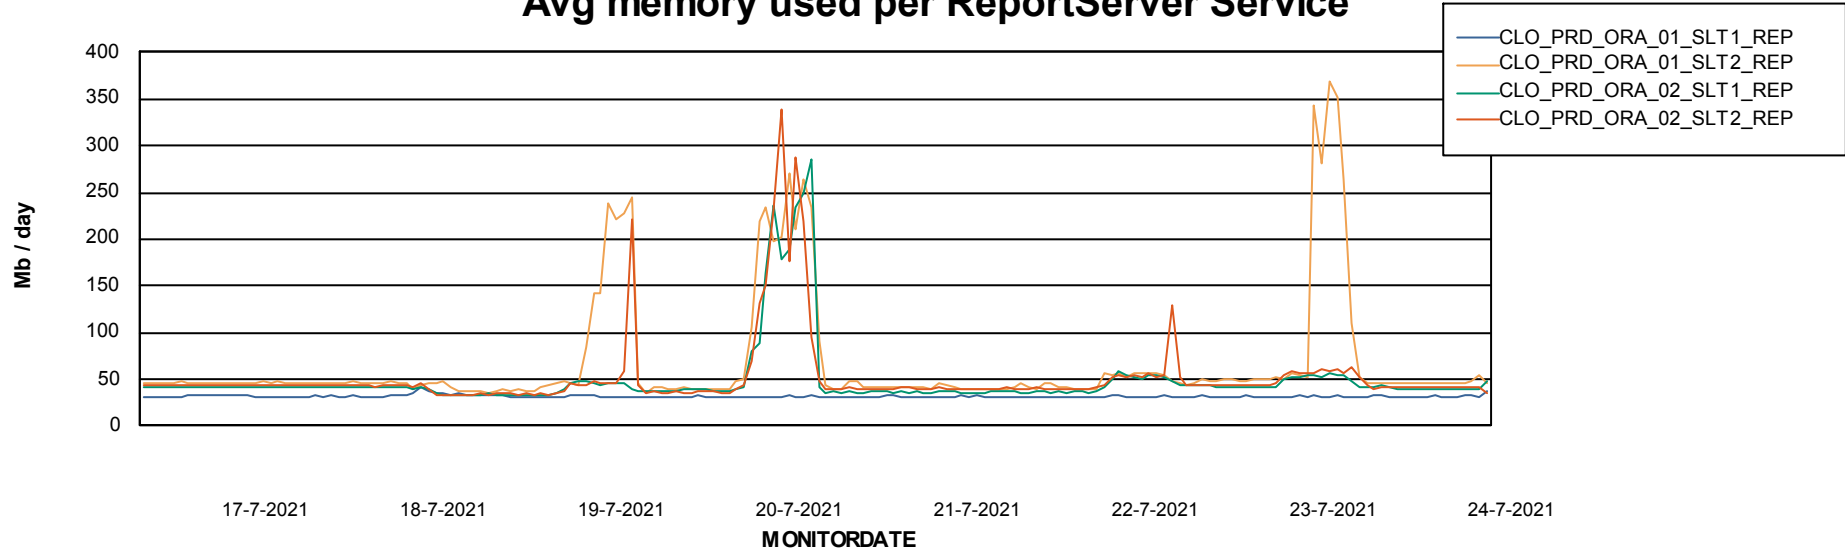

Avg memory used per ABS Server Service

Avg users per day per ABS server

Weekly SLA Customer Report

Customer CLO Production
Database ID 38

ABSSolute Application ReportServer Services

Avg memory used per ReportServer Service