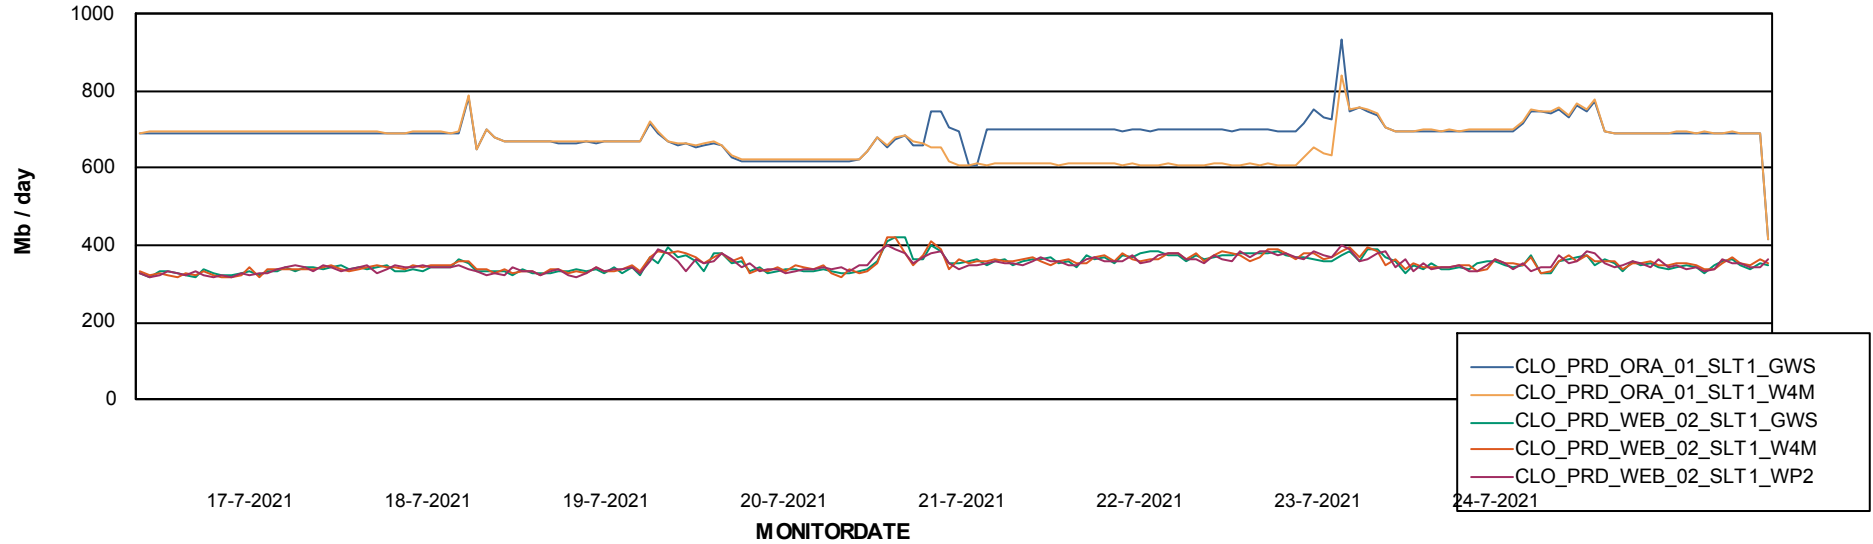

ABSSolute Web Component Services

Avg memory used per ABS Web component