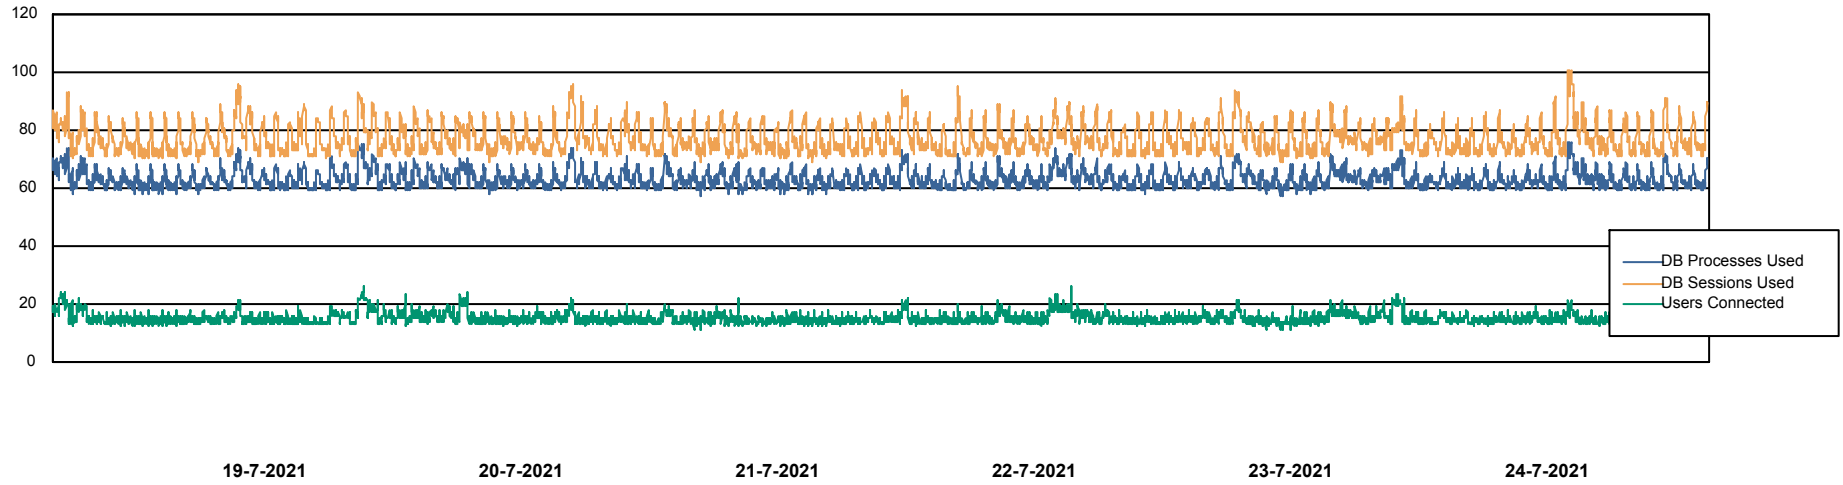

Weekly SLA Customer Report

Customer CLO Production
Database ID 38

Database Performance CLODB_PRD_BI

Weekly SLA Customer Report

Customer CLO Production
Database ID 38

Database Performance CLODB_PRD_Production