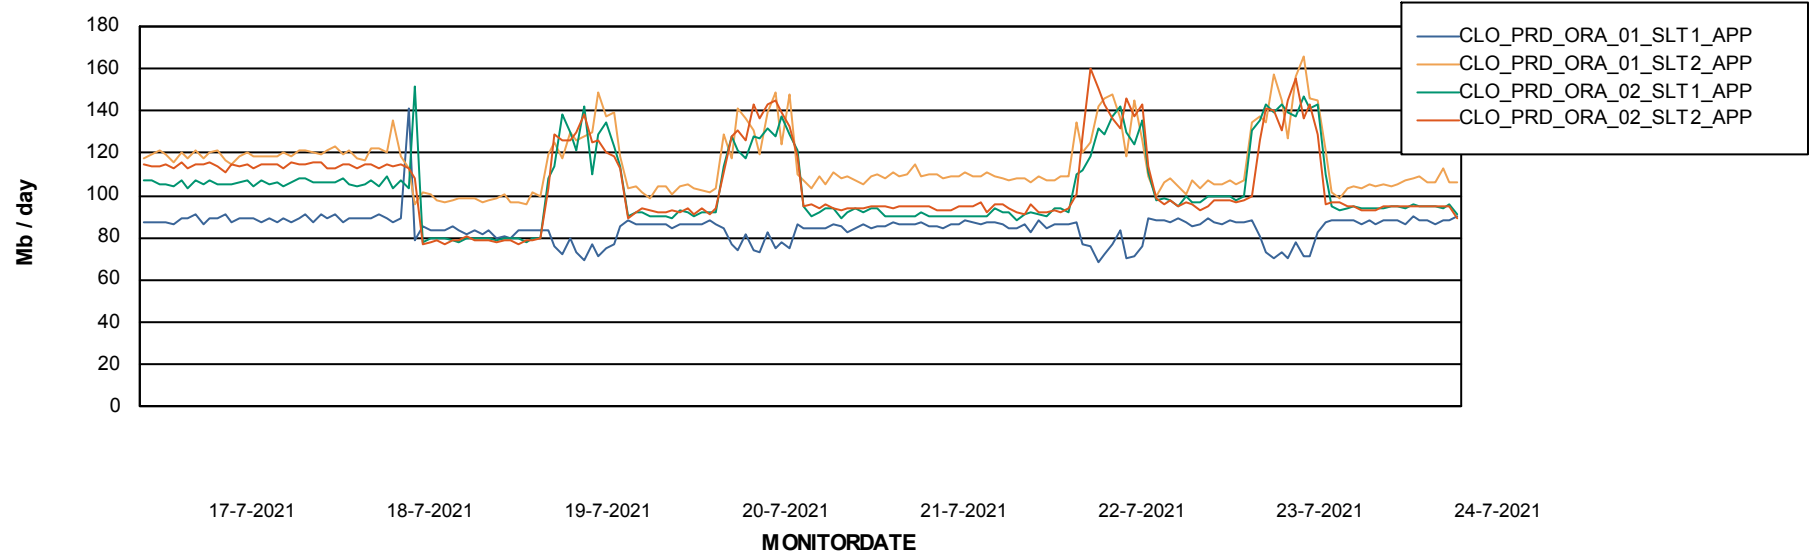

ABSSolute Application Server Services

Avg memory used per ABS Server Service