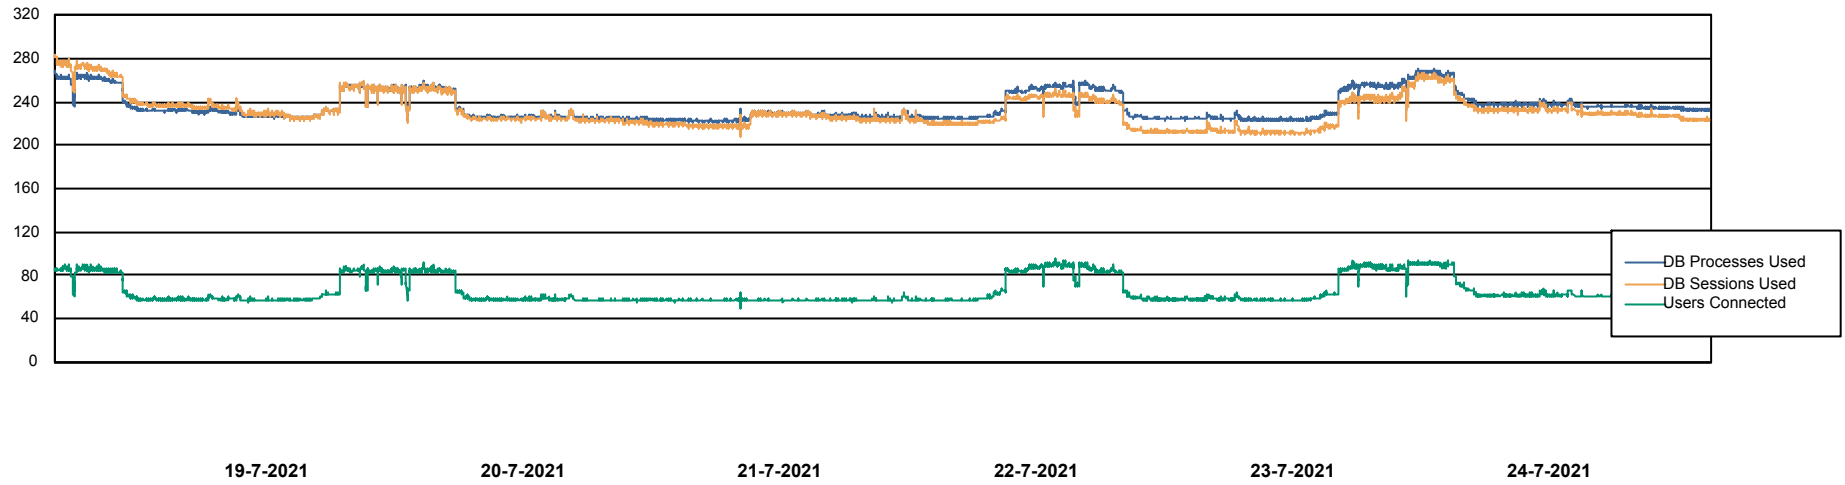

Weekly SLA Customer Report

Customer CLO Production
Database ID 38

Database Performance CLODB_PRD_BI

Weekly SLA Customer Report

Customer CLO Production
Database ID 38

Database Performance CLODB_PRD_Production