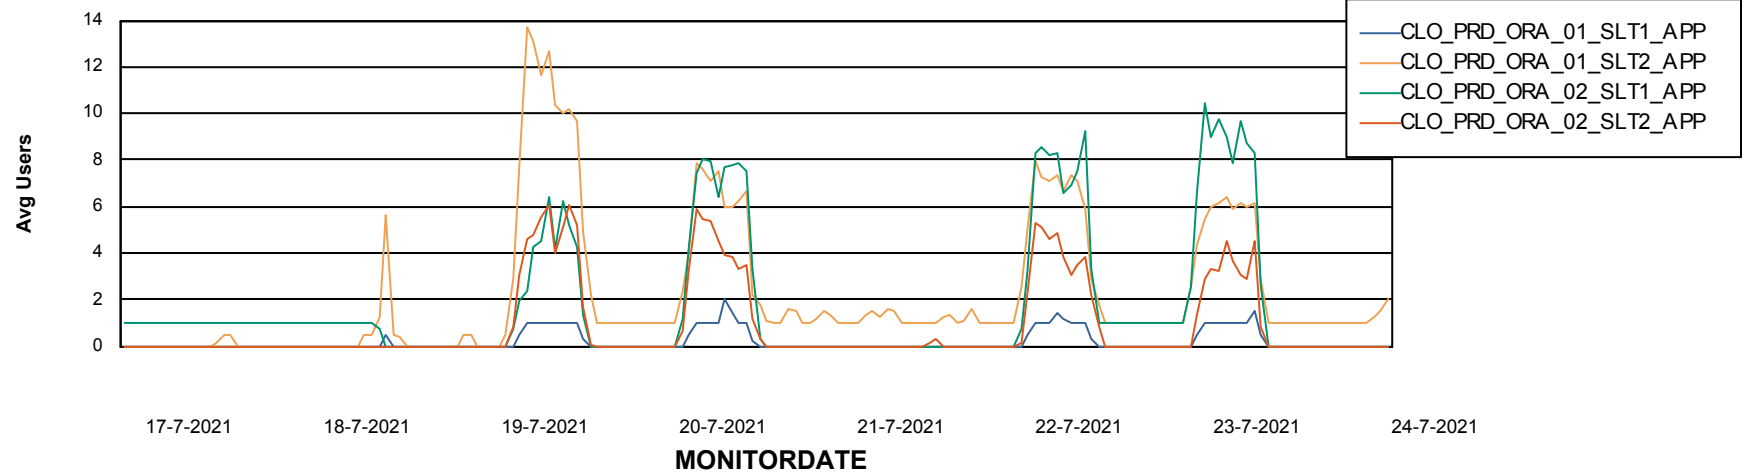

Avg users per day per ABS server