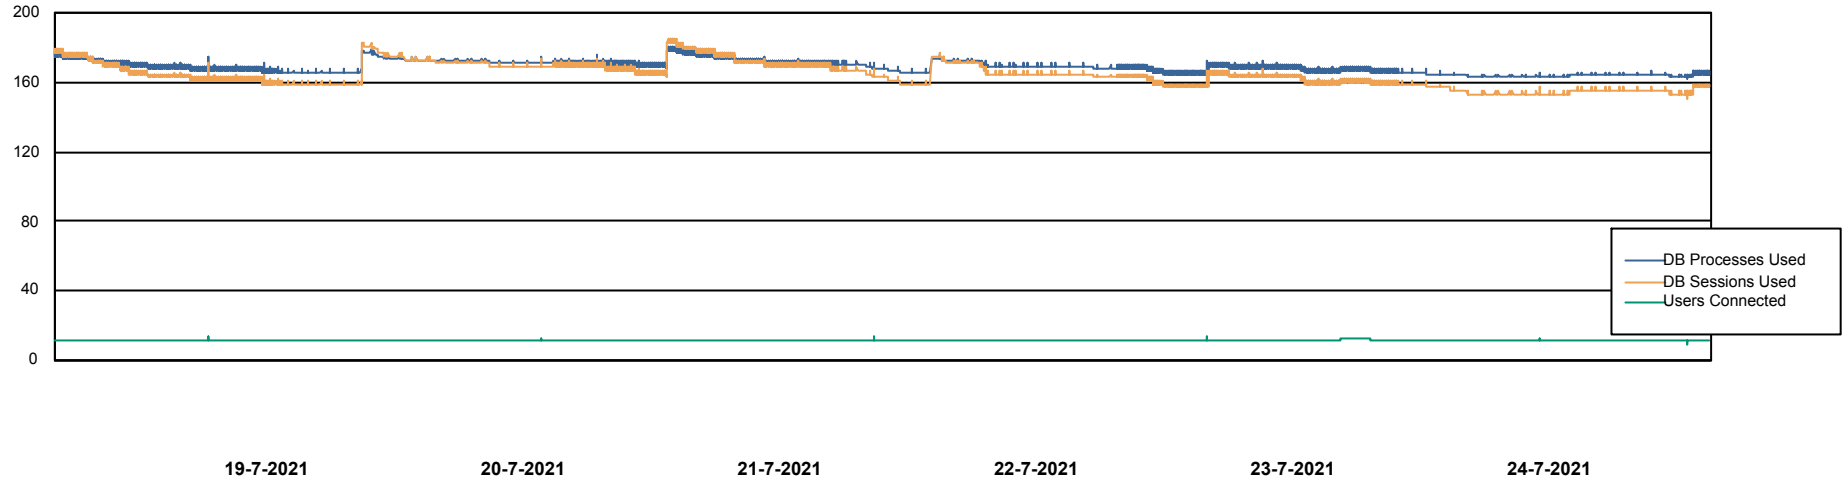

Weekly SLA Customer Report

Customer CLO Production
Database ID 38

Database Performance CLODB_PRD_Standby

Weekly SLA Customer Report

Customer CLO Production
Database ID 38

Database Performance CLODB_PRD_Test