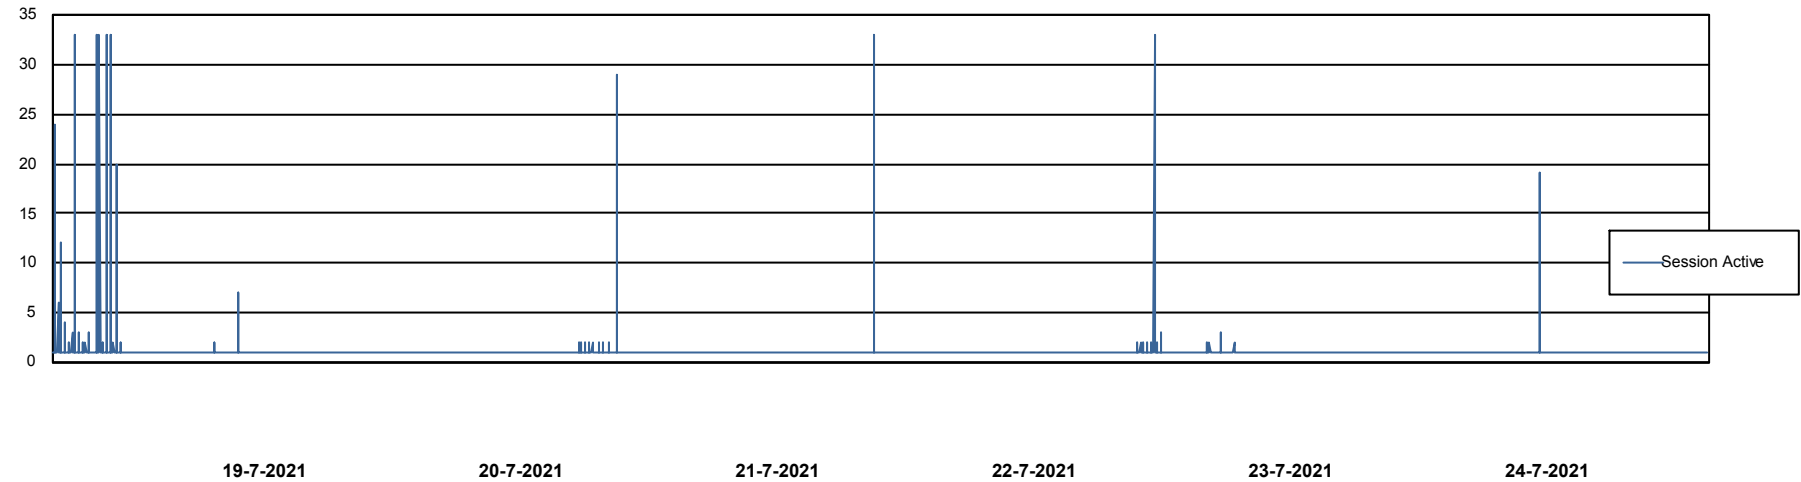

Database Performance CLODB_PRD_Standby