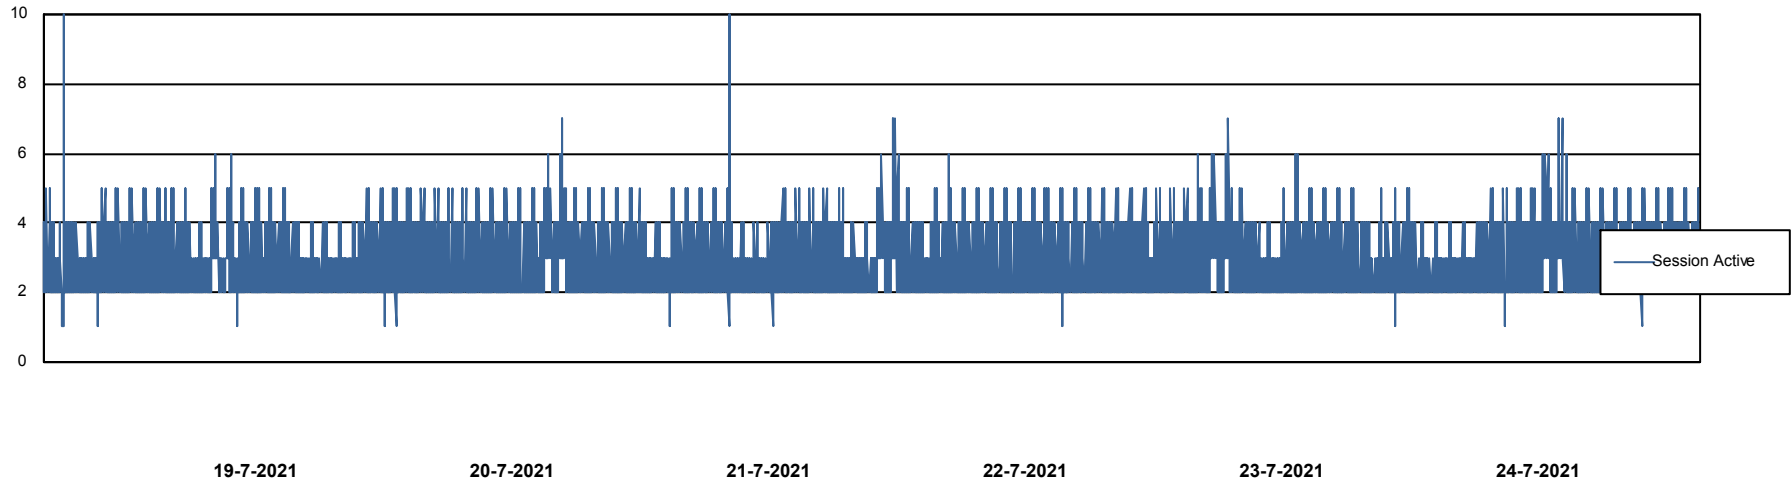

Database Performance CLODB_PRD_BI