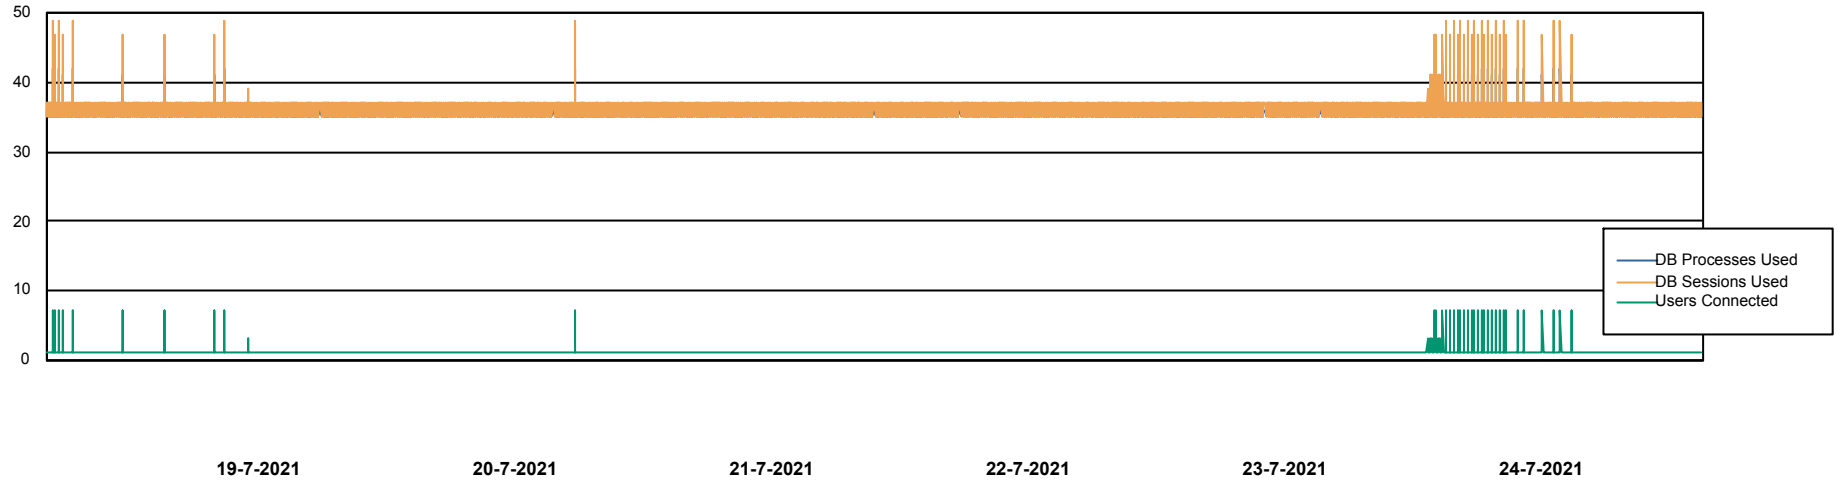

Weekly SLA Customer Report

Customer CIW Production
Database ID 45

Database Performance CIWDB_Production

Weekly SLA Customer Report

Customer CIW Production
Database ID 45

Database Performance CIWDB_Standby

Weekly SLA Customer Report

Customer CIW Production
 Database ID 45

DATABASE SIZE CIWDB_Production

Database growth over last month

Database Tablespace CIWDB_Production

Date	Tablespace Name	Filesize (Gb)	Usedsize (Gb)	Percentage free
24-7-2021	ABSDATA	51	41	20
	INDX	12	6	50
23-7-2021	ABSDATA	51	41	20
	INDX	12	6	50
22-7-2021	ABSDATA	51	41	20
	INDX	12	6	50
21-7-2021	ABSDATA	51	41	20
	INDX	12	6	50
20-7-2021	ABSDATA	51	41	20
	INDX	12	6	50
19-7-2021	ABSDATA	51	41	20
	INDX	12	6	50
18-7-2021	ABSDATA	51	41	20
	INDX	12	6	50