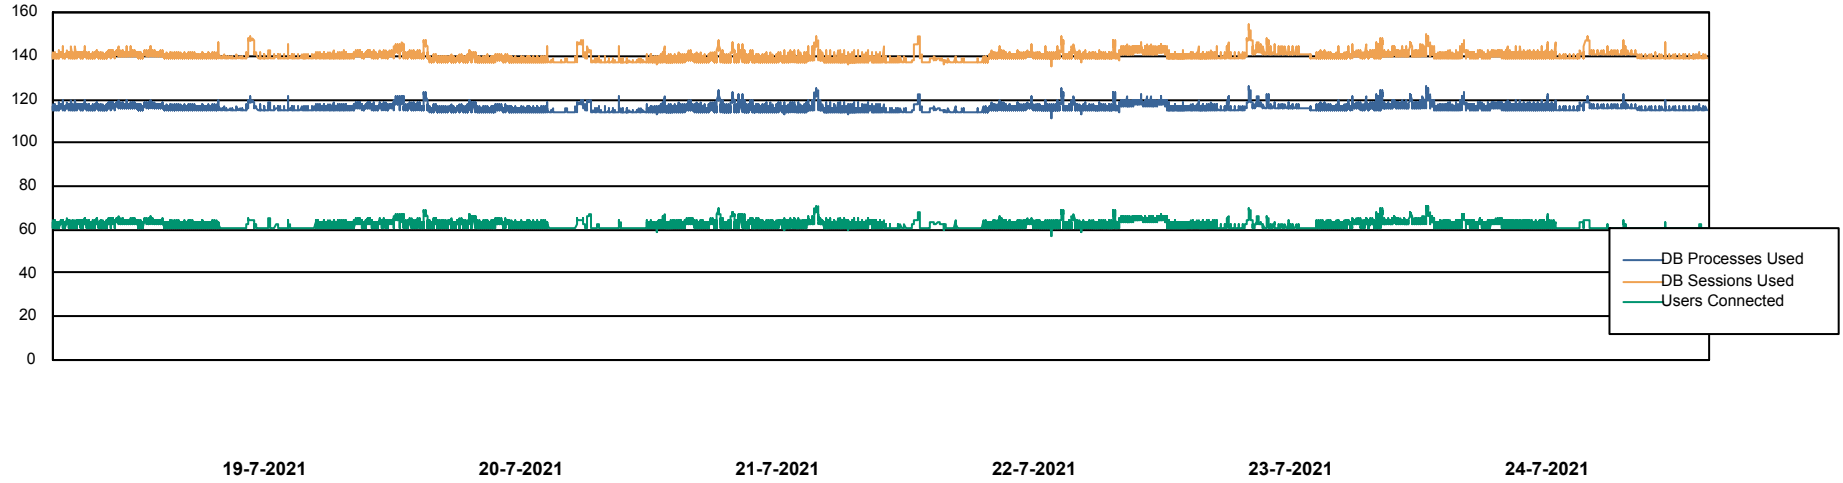

Harddisk Usage CIW_PRD_ORACLE2

	Free disk space on c: (%)	Total disk space on c: (Gb)	Free disk space on d: (%)	Total disk space on d: (Gb)	Free disk space on e: (%)	Total disk space on e: (Gb)
24-7-2021	92	701	62	700	100	830
23-7-2021	92	701	61	700	100	830
22-7-2021	92	701	61	700	100	830
21-7-2021	92	701	61	700	100	830
20-7-2021	92	701	61	700	100	830
19-7-2021	92	701	61	700	100	830
18-7-2021	92	701	62	700	100	830

Weekly SLA Customer Report

Customer CIW Production
Database ID 45

Database Performance CIWDB_Production

Weekly SLA Customer Report

Customer CIW Production
Database ID 45

Database Performance CIWDB_Standby

Weekly SLA Customer Report