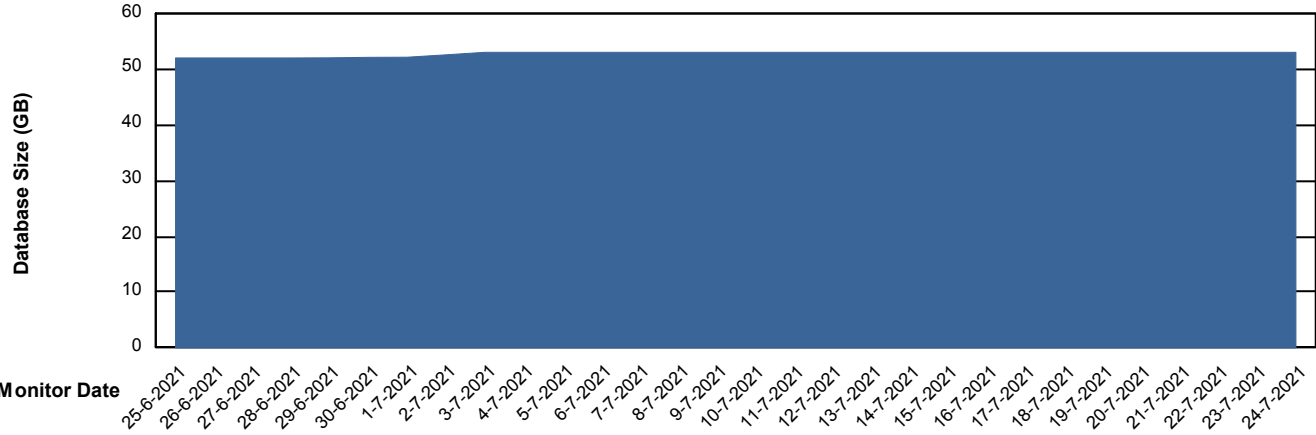

Weekly SLA Customer Report

Customer CIW Production
Database ID 45

Database Performance CIWDB_Production

Weekly SLA Customer Report

Customer CIW Production
Database ID 45

Database Performance CIWDB_Standby

Weekly SLA Customer Report

Customer CIW Production
 Database ID 45

DATABASE SIZE CIWDB_Production

Database growth over last month

Database Tablespace CIWDB_Production

Date	Tablespace Name	Filesize (Gb)	Usedsize (Gb)	Percentage free
24-7-2021	ABSDATA	51	41	20
	INDX	12	6	50
23-7-2021	ABSDATA	51	41	20
	INDX	12	6	50
22-7-2021	ABSDATA	51	41	20
	INDX	12	6	50
21-7-2021	ABSDATA	51	41	20
	INDX	12	6	50
20-7-2021	ABSDATA	51	41	20
	INDX	12	6	50
19-7-2021	ABSDATA	51	41	20
	INDX	12	6	50
18-7-2021	ABSDATA	51	41	20
	INDX	12	6	50