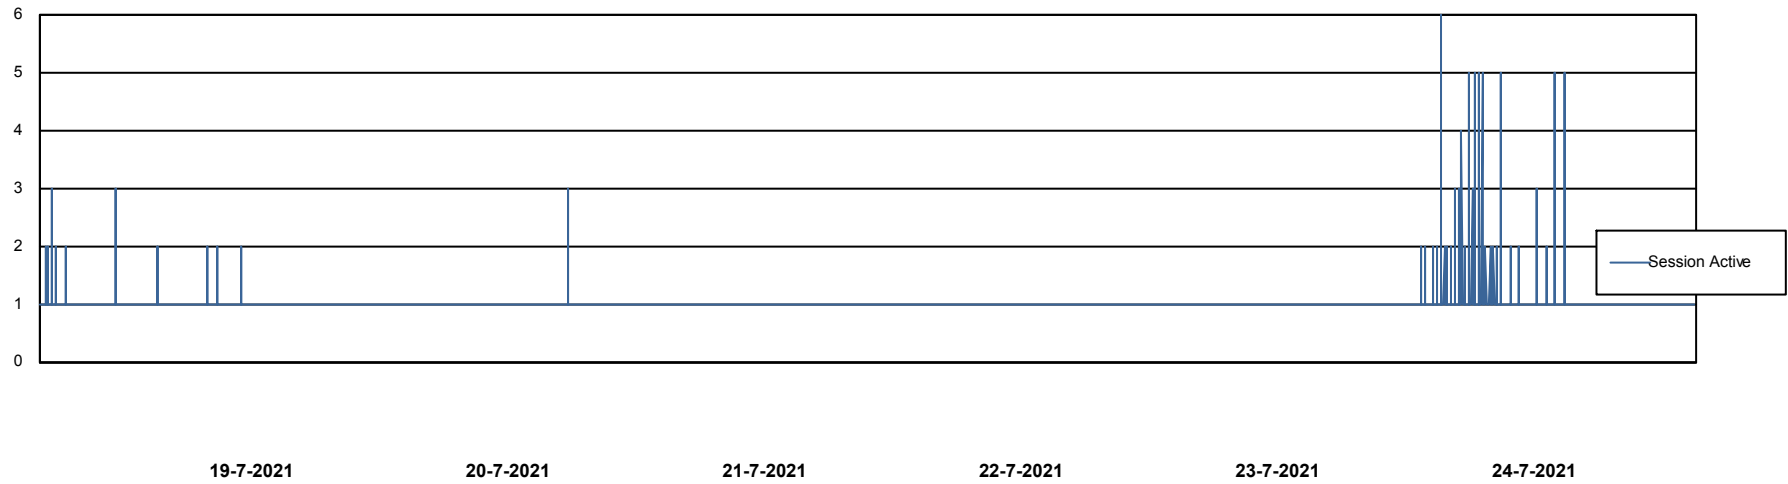

Weekly SLA Customer Report

Customer CIW Production
Database ID 45

Database Performance CIWDB_Production

Weekly SLA Customer Report

Customer CIW Production
Database ID 45

Database Performance CIWDB_Standby

Weekly SLA Customer Report

Customer CIW Production
 Database ID 45

DATABASE SIZE CIWDB_Production

Database growth over last month

Database Tablespace CIWDB_Production

Date	Tablespace Name	Filesize (Gb)	Usedsize (Gb)	Percentage free
24-7-2021	ABSDATA	51	41	20
	INDX	12	6	50
23-7-2021	ABSDATA	51	41	20
	INDX	12	6	50
22-7-2021	ABSDATA	51	41	20
	INDX	12	6	50
21-7-2021	ABSDATA	51	41	20
	INDX	12	6	50
20-7-2021	ABSDATA	51	41	20
	INDX	12	6	50
19-7-2021	ABSDATA	51	41	20
	INDX	12	6	50
18-7-2021	ABSDATA	51	41	20
	INDX	12	6	50