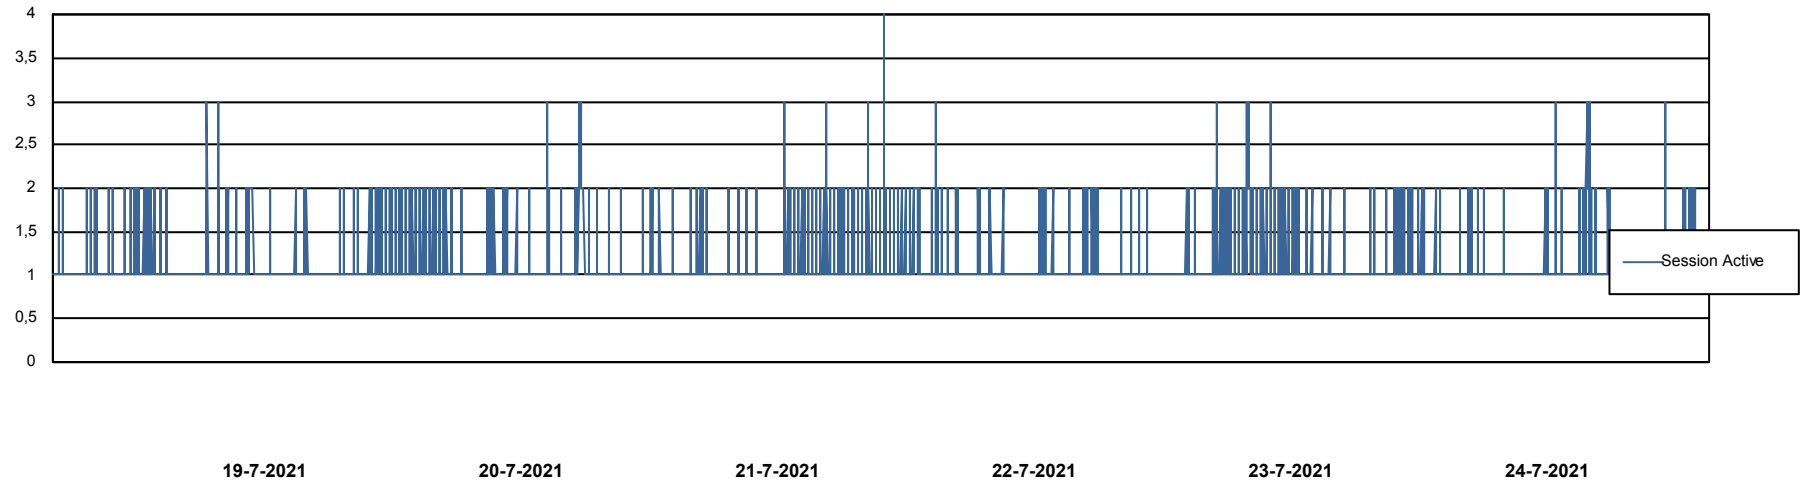

Database Performance CIWDB_Production