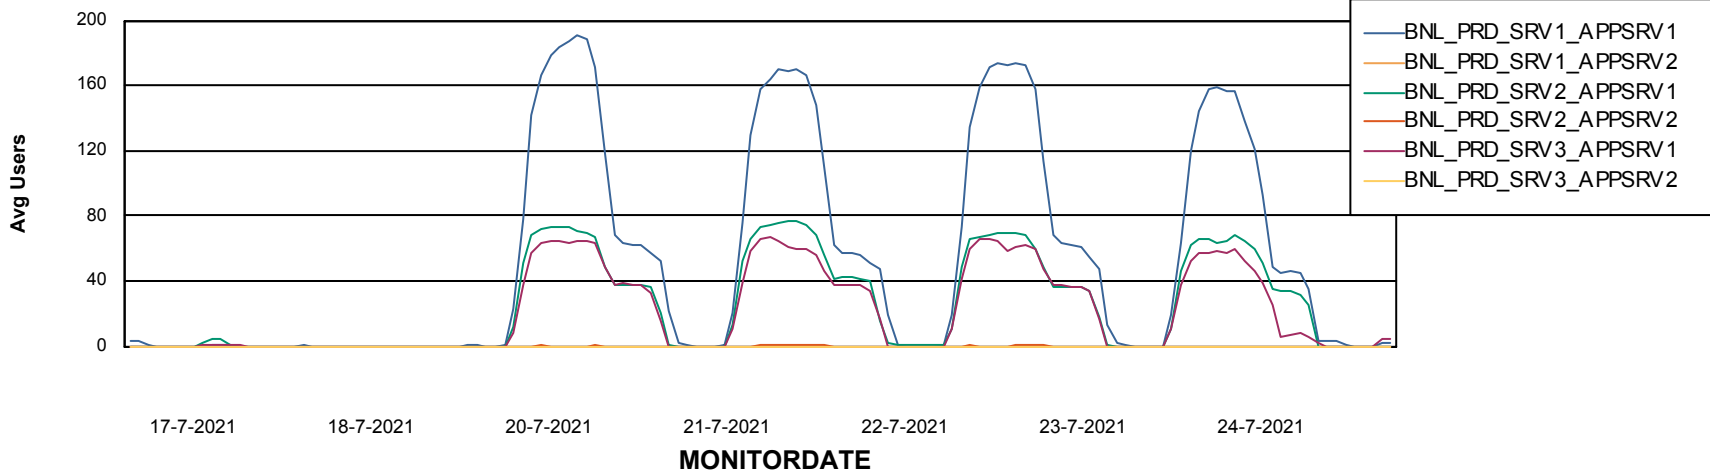

Database Performance BNLDB_Production

Weekly SLA Customer Report

Customer BNL_Production
 Database ID 83

DATABASE SIZE BNLDB_Production

Database growth over last month

Database Tablespace BNLDB_Production

Date	Tablespace Name	Filesize (Gb)	Usedsize (Gb)	Percentage free
24-7-2021	ABSDATA	122	66	46
	INDX	340	119	65
23-7-2021	ABSDATA	122	66	46
	INDX	340	119	65
22-7-2021	ABSDATA	122	66	46
	INDX	340	119	65
21-7-2021	ABSDATA	122	66	46
	INDX	340	119	65
20-7-2021	ABSDATA	122	66	46
	INDX	340	118	65
18-7-2021	ABSDATA	122	66	46
	INDX	340	118	65

Weekly SLA Customer Report

Customer BNL_Production
Database ID 83

ABSSolute Application Server Services

Avg memory used per ABS Server Service

Avg users per day per ABS server

Weekly SLA Customer Report

Customer BNL_Production
Database ID 83