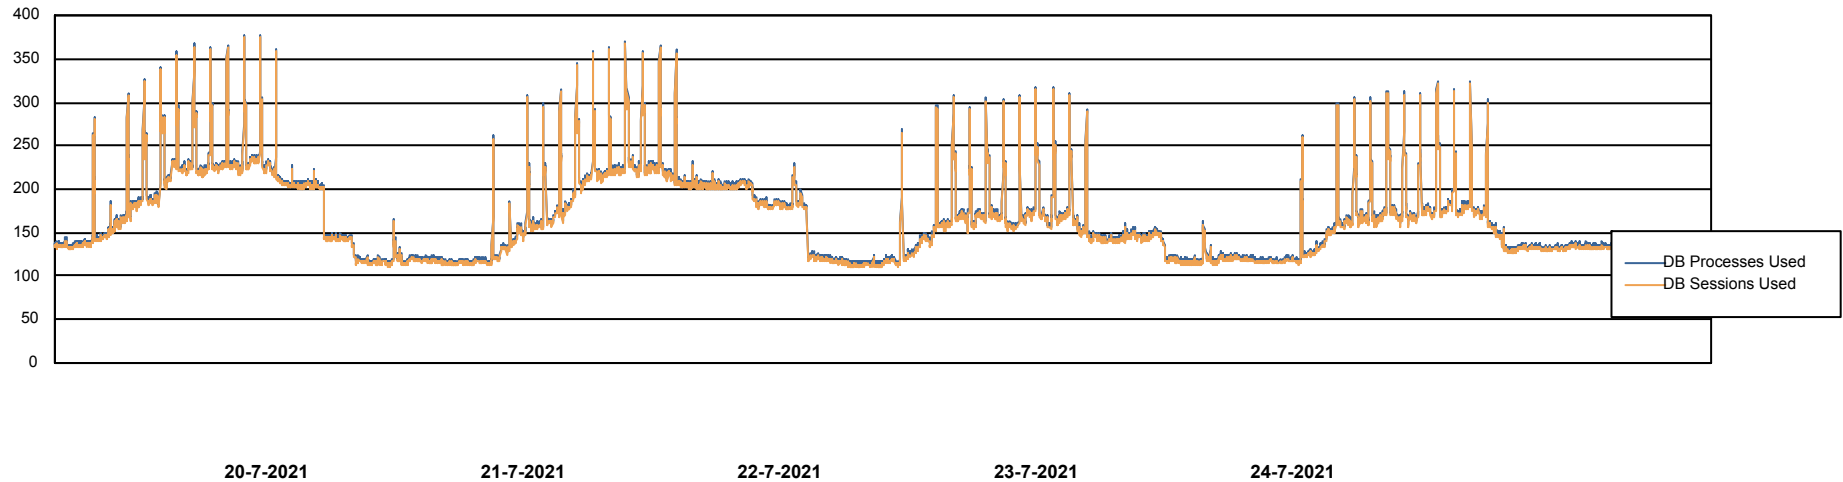

Database Performance BNLDB_Production