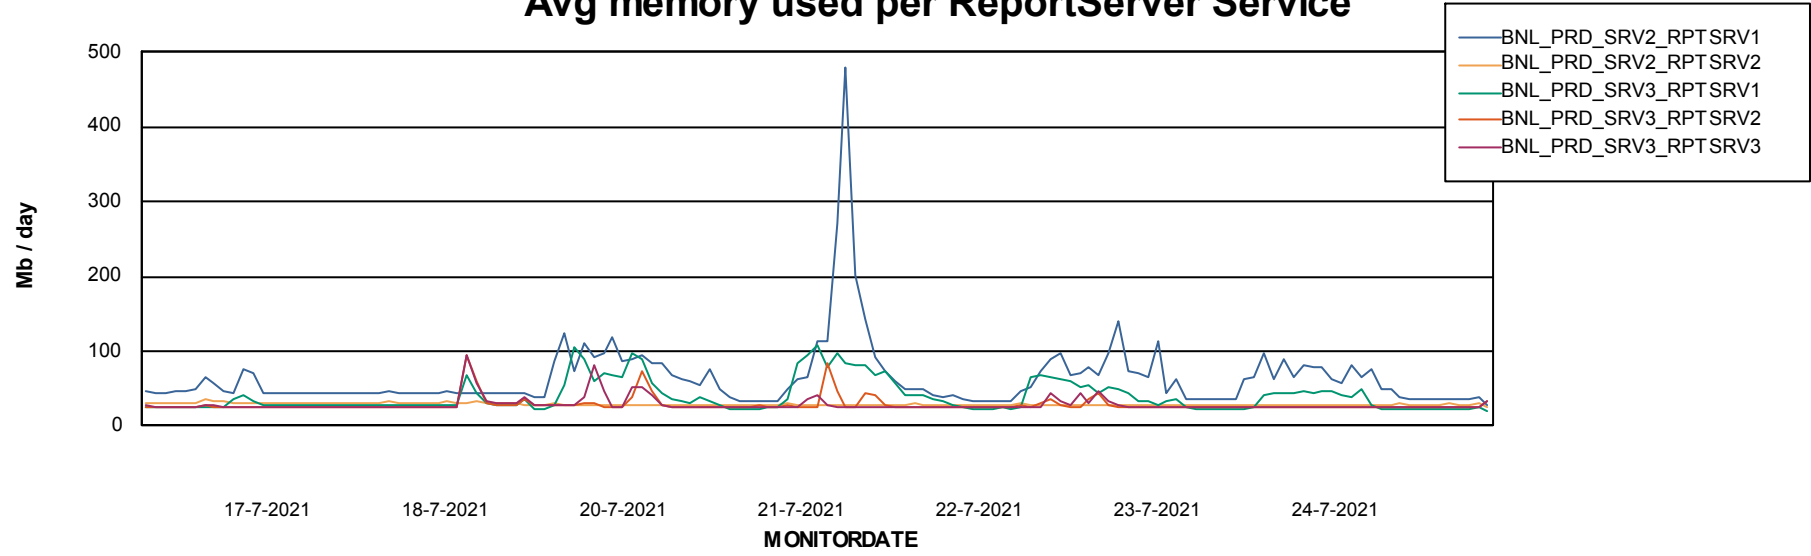

ABSSolute Web Component Services

Avg memory used per ReportServer Service