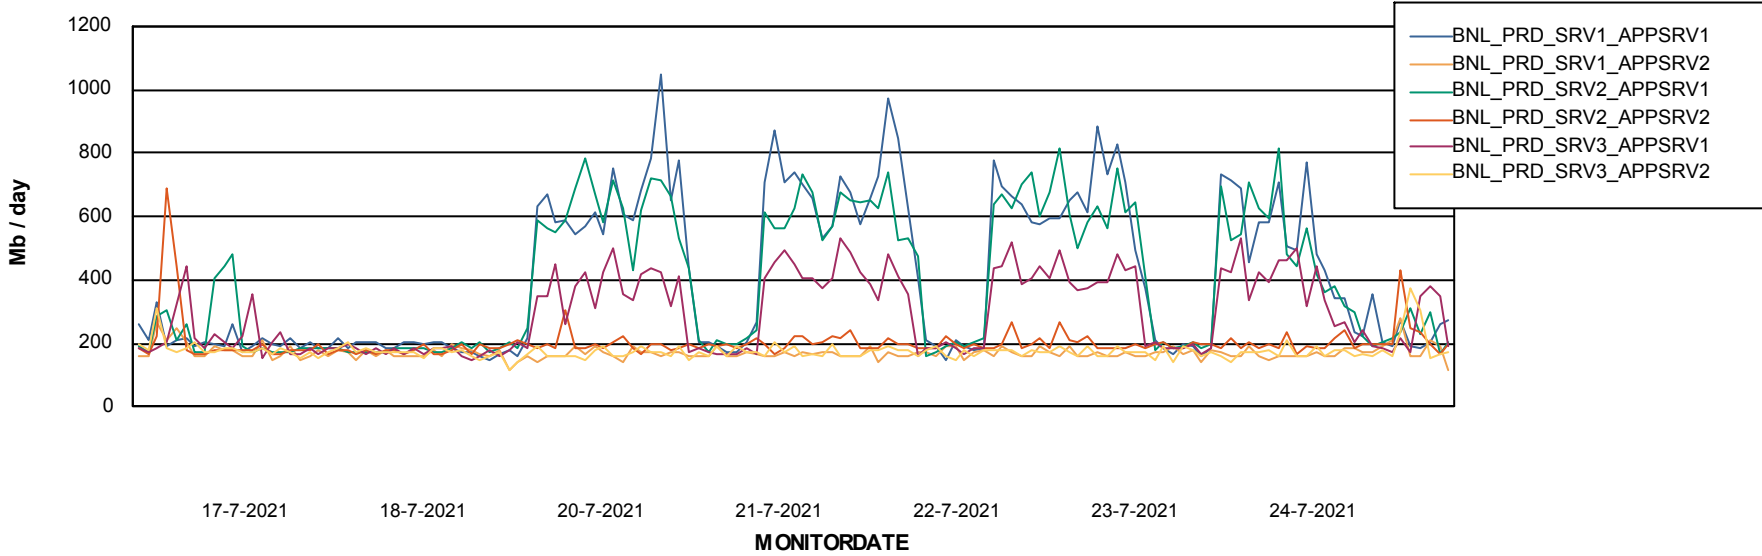

Weekly SLA Customer Report

Customer BNL_Production
 Database ID 83

Harddisk Usage BNL_PRD_vm-absa03

	Free disk space on C: (%)	Total disk space on C: (Gb)	Used disk space on C: (Gb)	Free disk space on D: (%)	Total disk space on D: (Gb)	Used disk space on D: (Gb)	Free disk space on F: (%)	Total disk space on F: (Gb)	Used disk space on F: (Gb)
24-7-2021	69	127	39	50	127	63	92	64	5
23-7-2021	68	127	41	50	127	63	92	64	5
22-7-2021	68	127	41	50	127	63	92	64	5
21-7-2021	68	127	41	50	127	63	92	64	5
20-7-2021	68	127	41	50	127	63	92	64	5
18-7-2021	68	127	41	50	127	63	92	64	5

Database Performance BNLDB_Production

Weekly SLA Customer Report

Customer BNL_Production
 Database ID 83

DATABASE SIZE BNLDB_Production

Database growth over last month

Database Tablespace BNLDB_Production

Date	Tablespace Name	Filesize (Gb)	Usedsize (Gb)	Percentage free
24-7-2021	ABSDATA	122	66	46
	INDX	340	119	65
23-7-2021	ABSDATA	122	66	46
	INDX	340	119	65
22-7-2021	ABSDATA	122	66	46
	INDX	340	119	65
21-7-2021	ABSDATA	122	66	46
	INDX	340	119	65
20-7-2021	ABSDATA	122	66	46
	INDX	340	118	65
18-7-2021	ABSDATA	122	66	46
	INDX	340	118	65

Weekly SLA Customer Report

Customer BNL_Production
Database ID 83

ABSSolute Application Server Services

Avg memory used per ABS Server Service

Avg users per day per ABS server

Weekly SLA Customer Report

Customer BNL_Production
Database ID 83