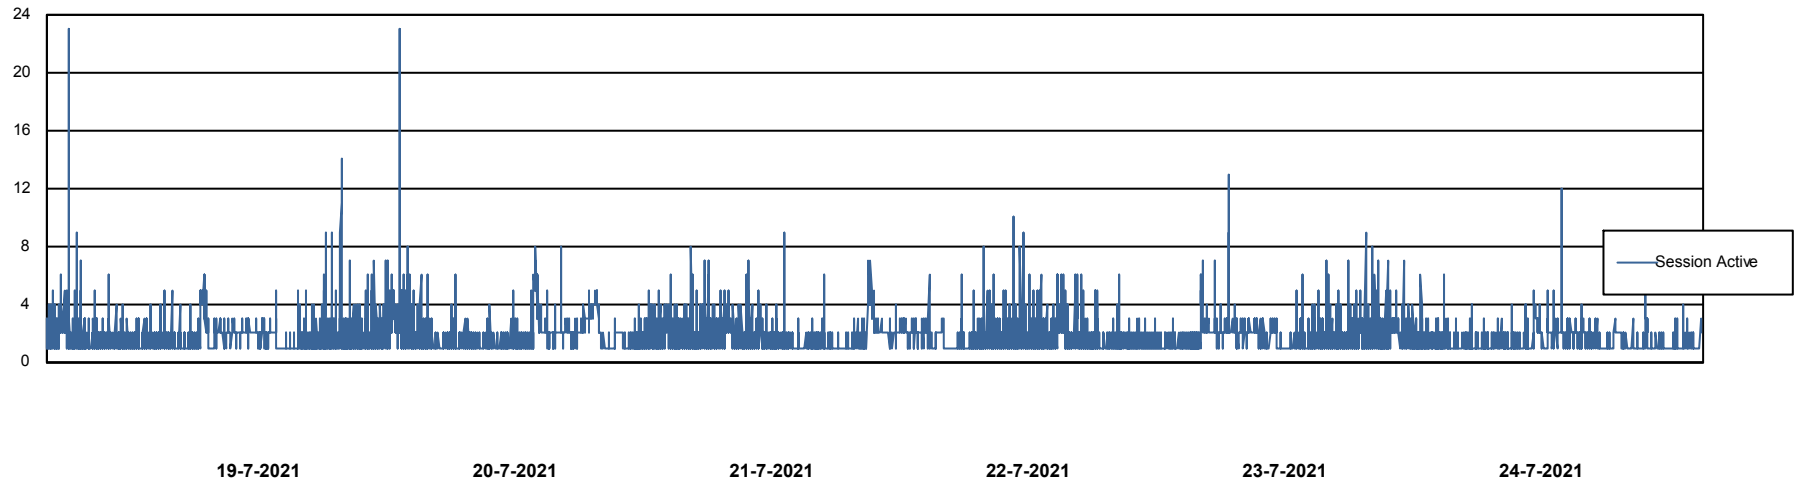

Weekly SLA Customer Report

Customer BGG_Production
Database ID 58

Database Performance BGGDB_BI

Weekly SLA Customer Report

Customer BGG_Production
Database ID 58

Database Performance BGGDB_Production

Weekly SLA Customer Report

Customer BGG_Production
Database ID 58

Database Performance BGGDB_Standby

Weekly SLA Customer Report

Customer BGG_Production
Database ID 58

DATABASE SIZE BGGDB_BI

Database growth over last month

DATABASE SIZE BGGDB_Production