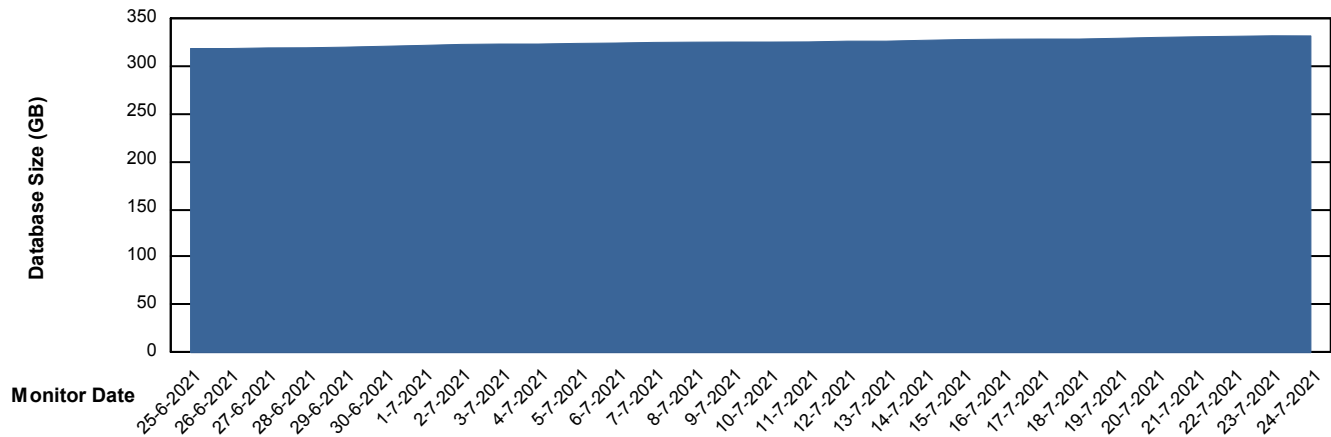

DATABASE SIZE BGGDB_Production

Database growth over last month