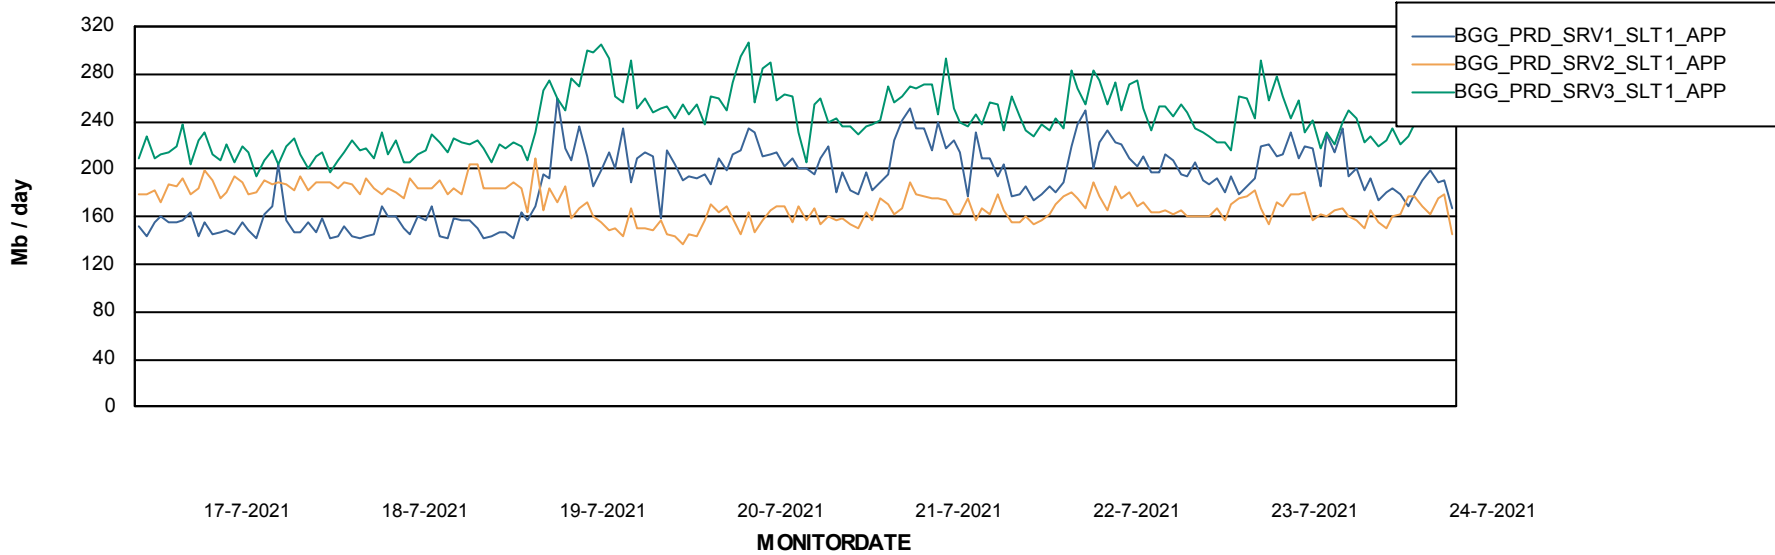

ABSSolute Application Server Services

Avg memory used per ABS Server Service