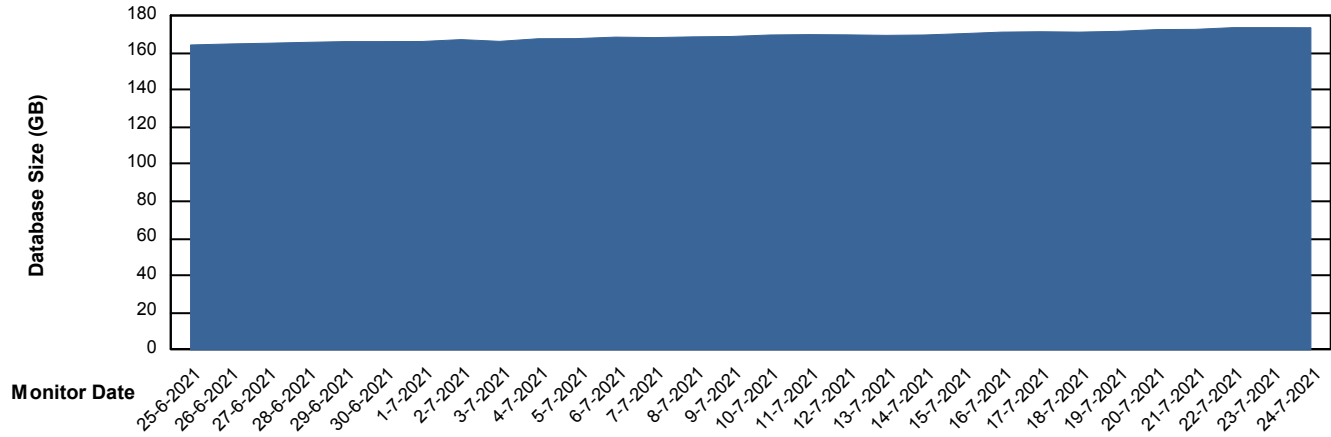

Customer BGG_Production
Database ID 58

Database Performance BGGDB_Standby

Weekly SLA Customer Report

Customer BGG_Production
Database ID 58

DATABASE SIZE BGGDB_BI

Database growth over last month

DATABASE SIZE BGGDB_Production