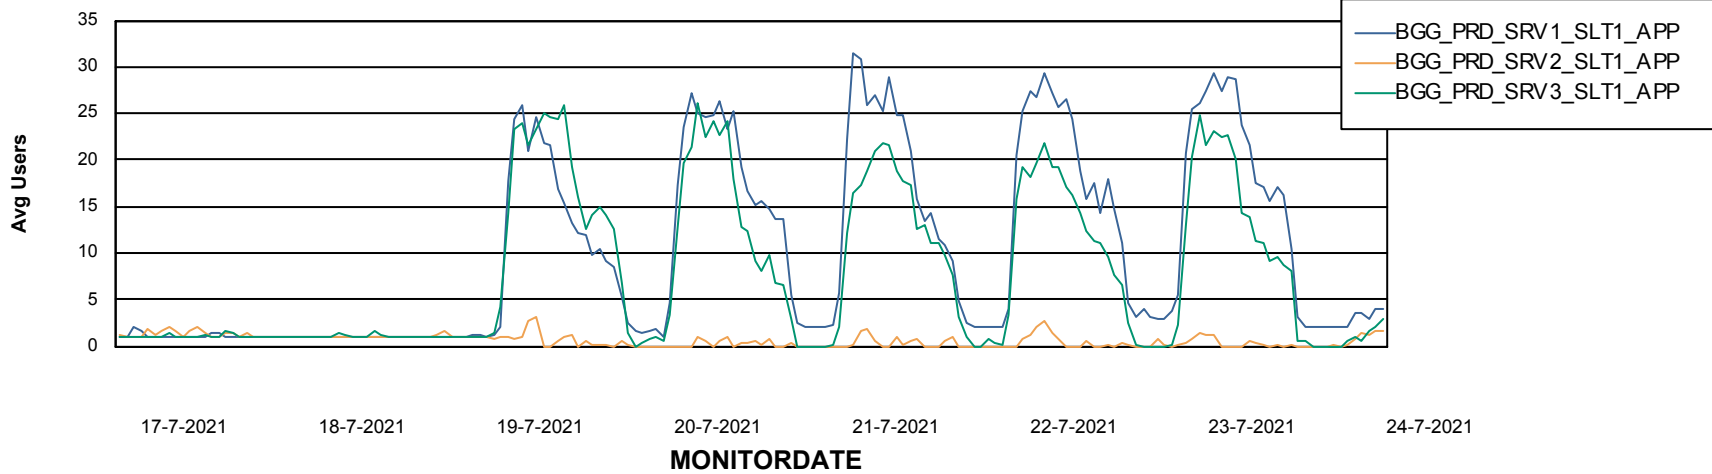

Avg users per day per ABS server