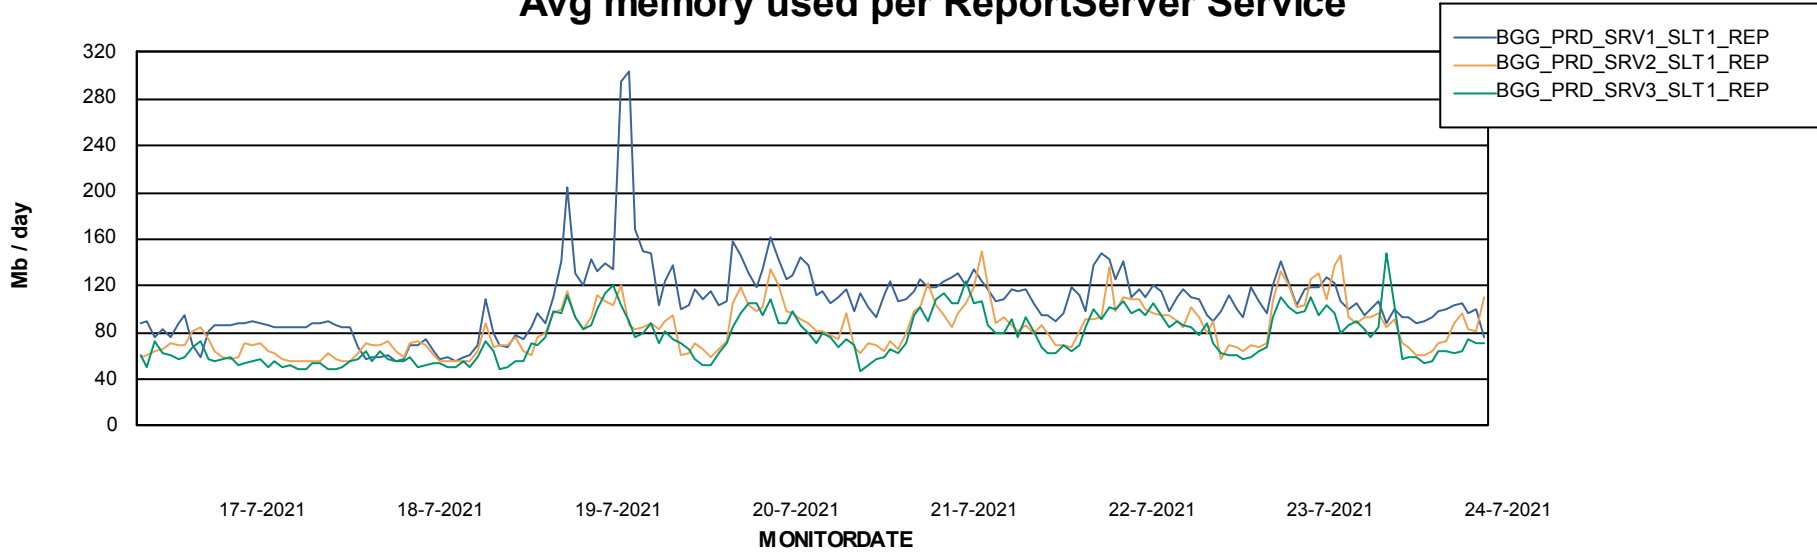

Avg memory used per ABS Server Service

Avg users per day per ABS server

Weekly SLA Customer Report

Customer BGG_Production
Database ID 58

ABSSolute Application ReportServer Services

Avg memory used per ReportServer Service