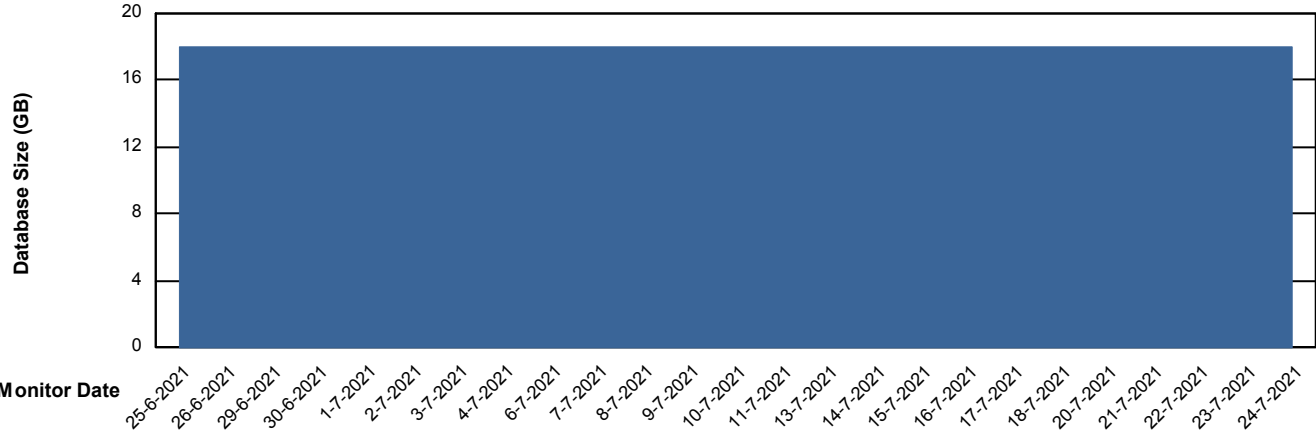

Database growth over last month

Database Tablespace BCMDB_ABS1 Production Database

Date	Tablespace Name	Filesize (Gb)	Usedsize (Gb)	Percentage free
24-7-2021	ABSDATA	6	4	21
	INDX	11	9	22
23-7-2021	ABSDATA	6	4	21
	INDX	11	9	22
22-7-2021	ABSDATA	6	4	21
	INDX	11	9	22
21-7-2021	ABSDATA	6	4	21
	INDX	11	9	22
20-7-2021	ABSDATA	6	4	21
	INDX	11	9	22
18-7-2021	ABSDATA	6	4	21
	INDX	11	9	22