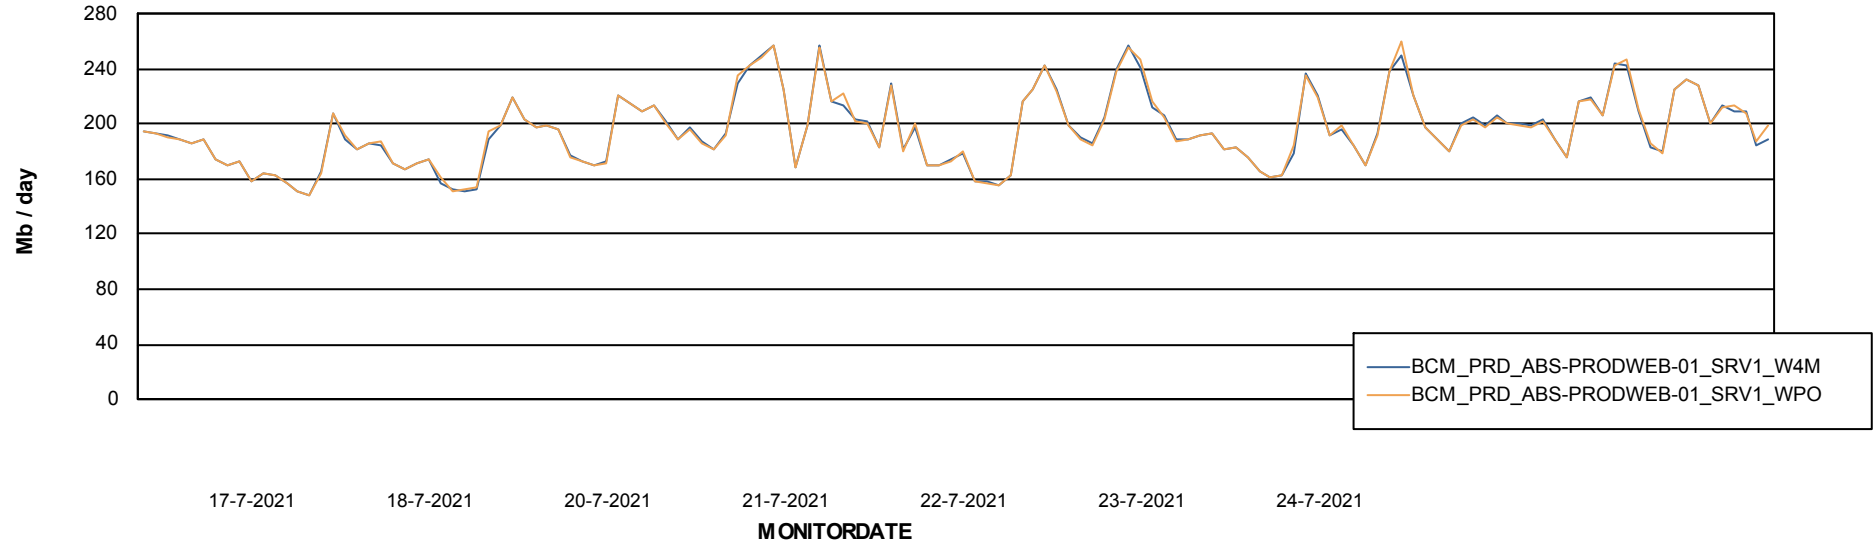

ABSSolute Application ReportServer Services

Avg memory used per ReportServer Service

Weekly SLA Customer Report

Customer BCM_Production
Database ID 81

ABSSolute Web Component Services

Avg memory used per ABS Web component