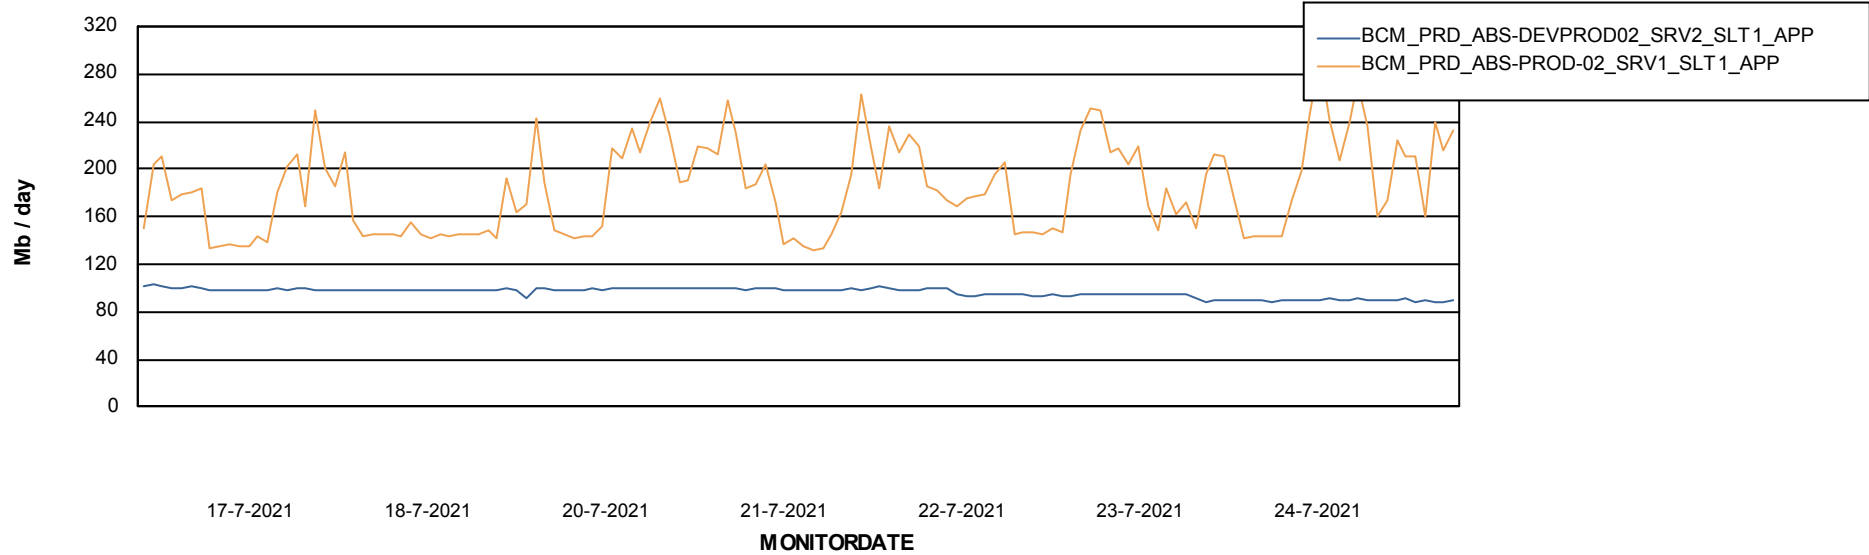

ABSSolute Application Server Services

Avg memory used per ABS Server Service