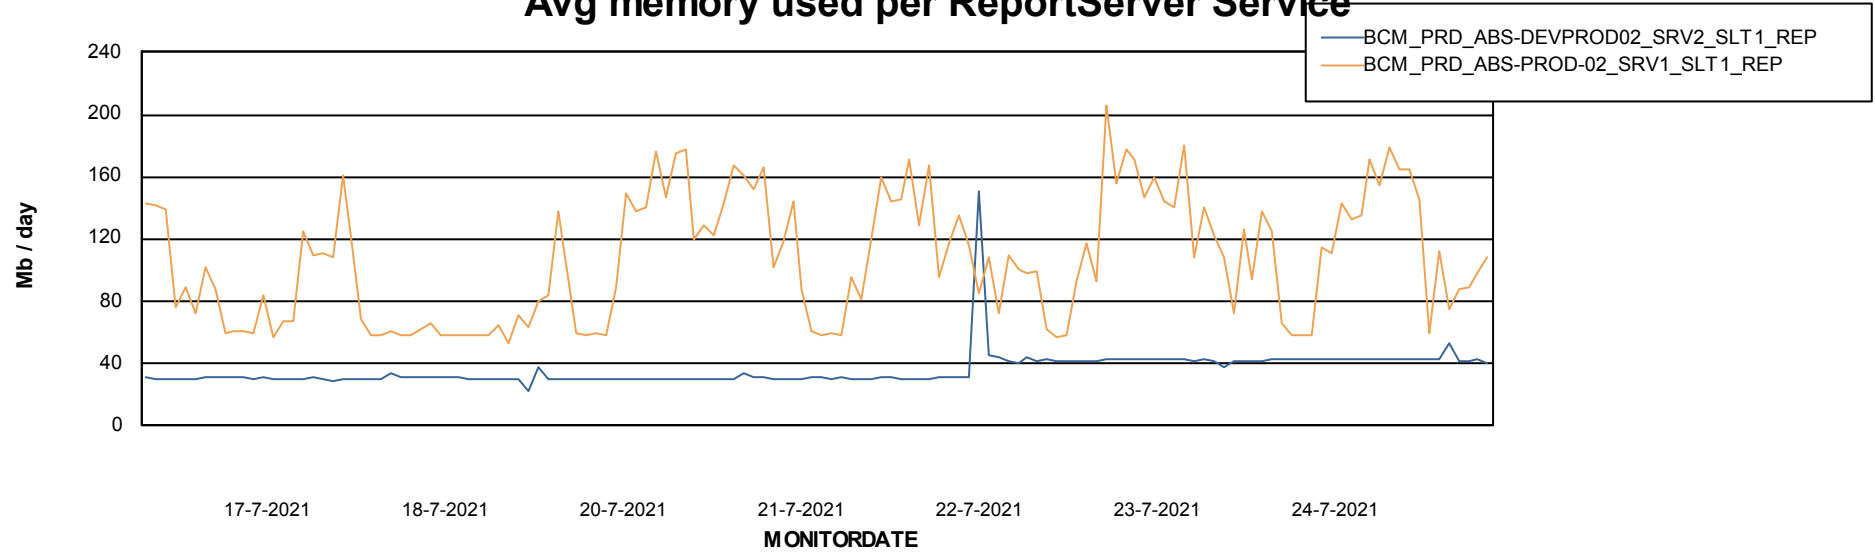

ABSSolute Application ReportServer Services

Avg memory used per ReportServer Service