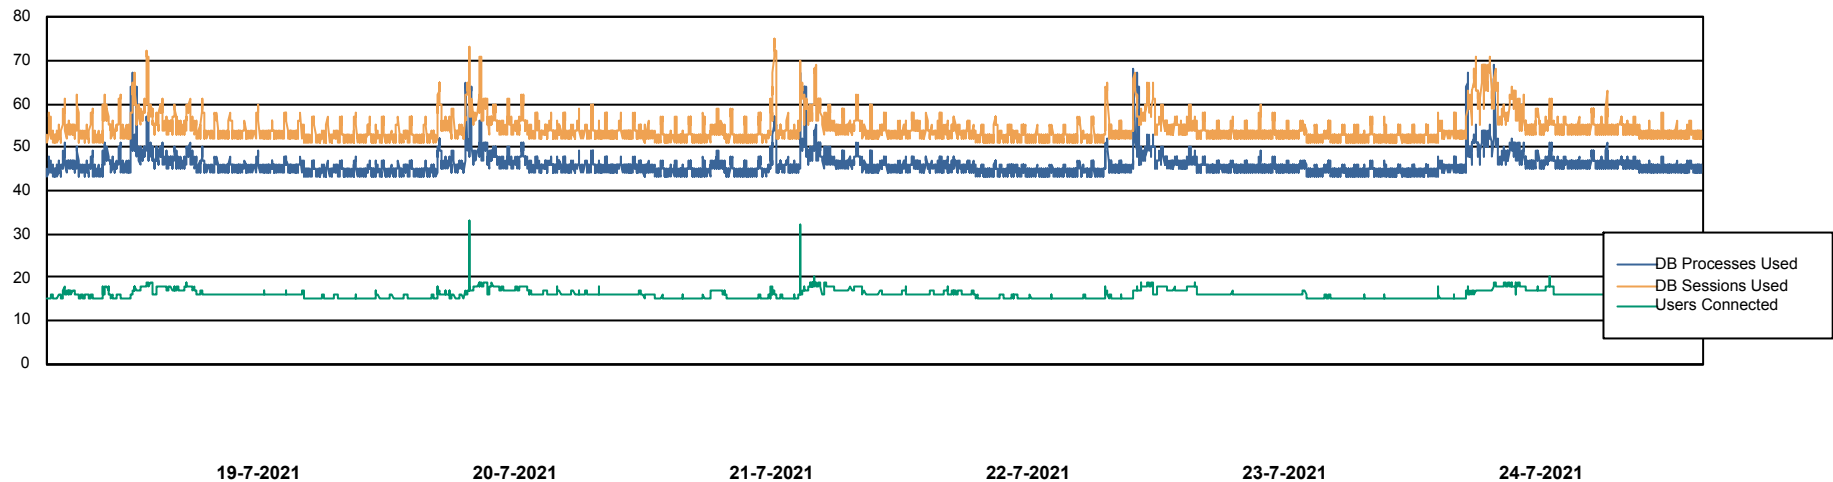

Weekly SLA Customer Report

Customer AUJ_Production
Database ID 41

Database Performance AUJ_DB6_Standby2

Weekly SLA Customer Report

Customer AUJ_Production
Database ID 41

Database Performance AUJDB_BI

Weekly SLA Customer Report