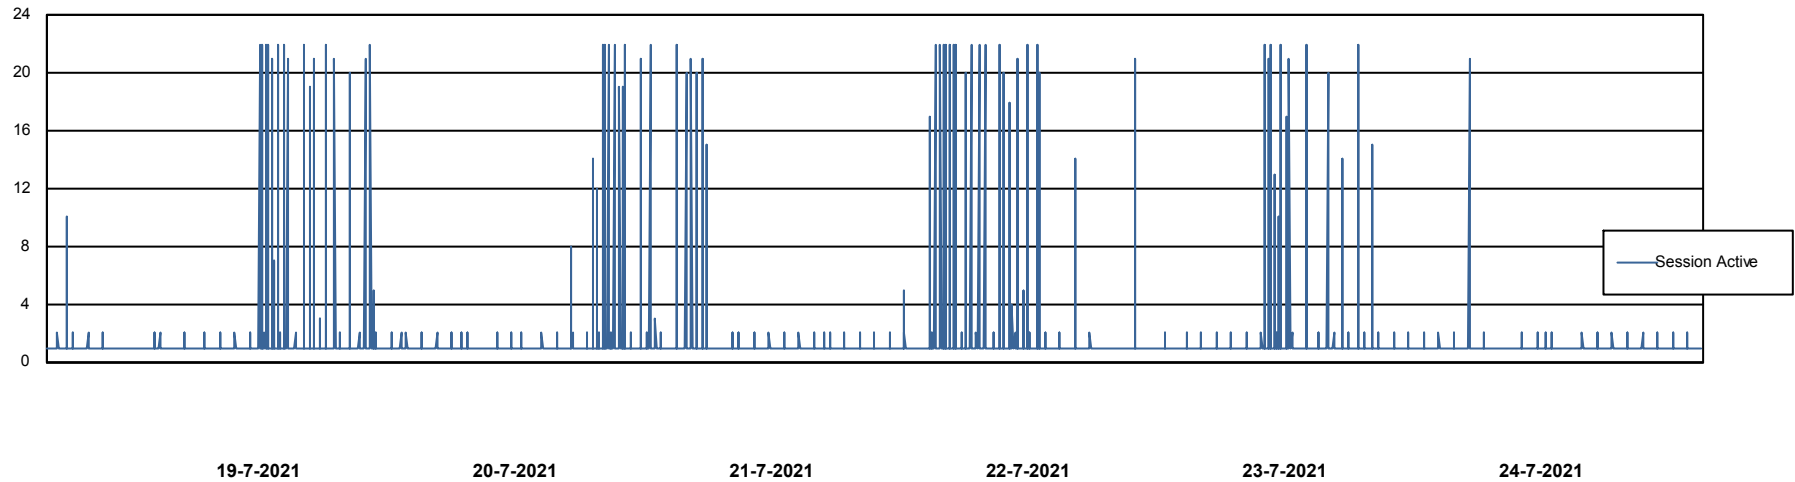

Database Performance AUJ_DB6_Standby2