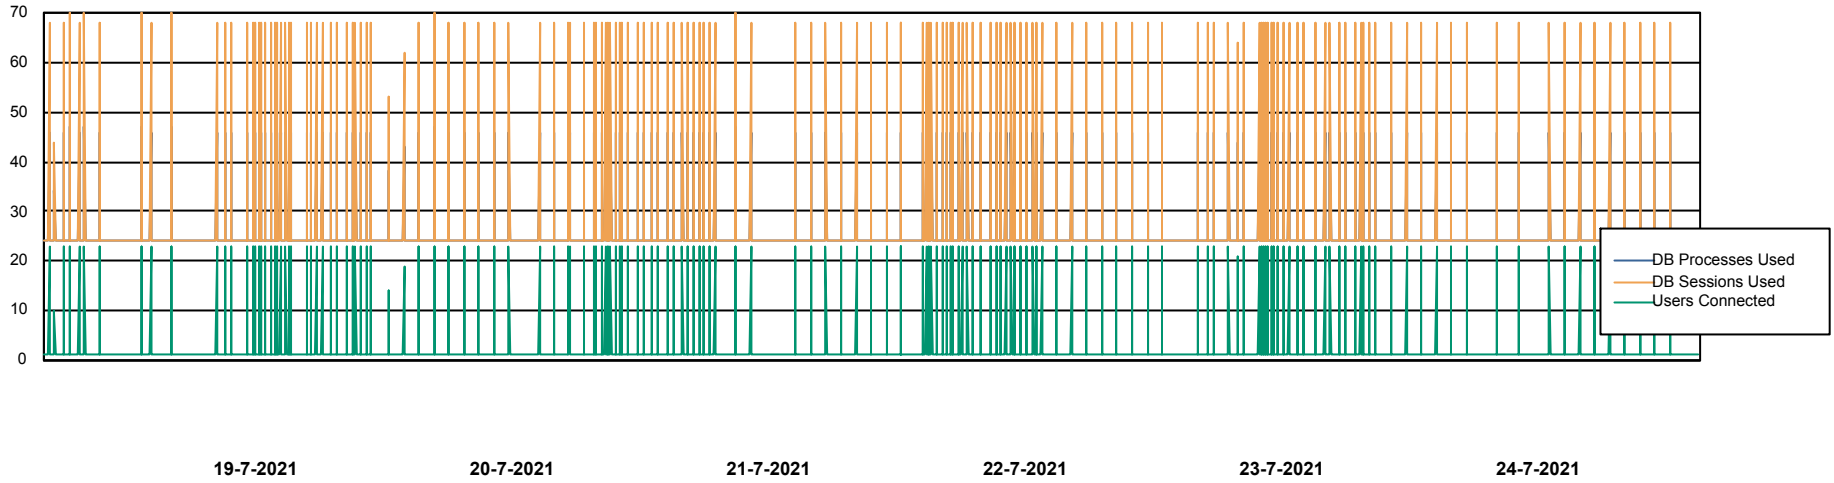

Weekly SLA Customer Report

Customer AUJ_Production
Database ID 41

Database Performance AUJ_DB4_Primary

Weekly SLA Customer Report

Customer AUJ_Production
Database ID 41

Database Performance AUJ_DB5_Standby

Weekly SLA Customer Report

Customer AUJ_Production
Database ID 41

Database Performance AUJ_DB6_Standby2

Weekly SLA Customer Report

Customer AUJ_Production
Database ID 41

Database Performance AUJDB_BI

Weekly SLA Customer Report