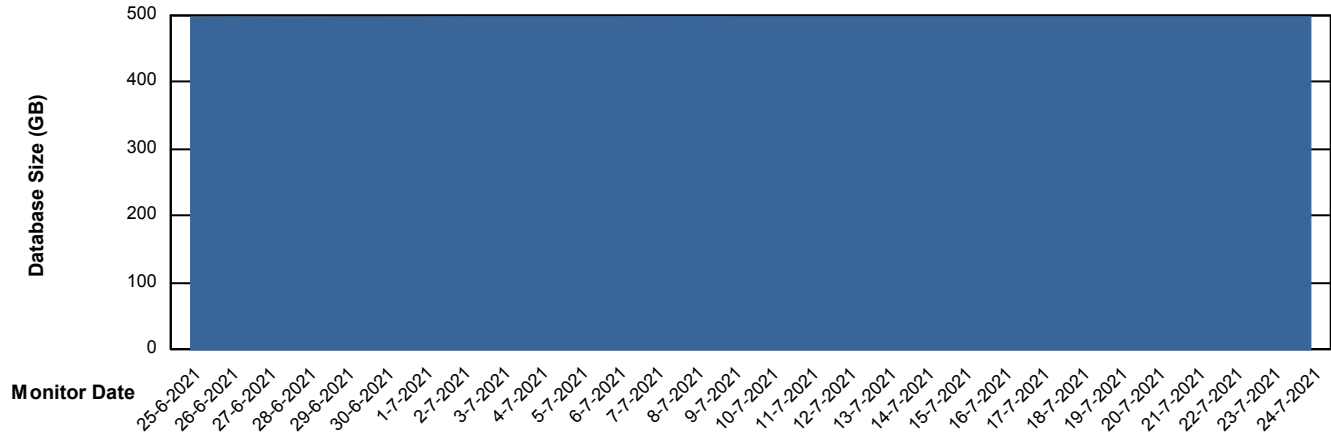

Database growth over last month

Weekly SLA Customer Report

Customer AUJ_Production
Database ID 41

DATABASE SIZE AUJDB_BI_TS1

Database growth over last month

Weekly SLA Customer Report

Customer AUJ_Production
Database ID 41