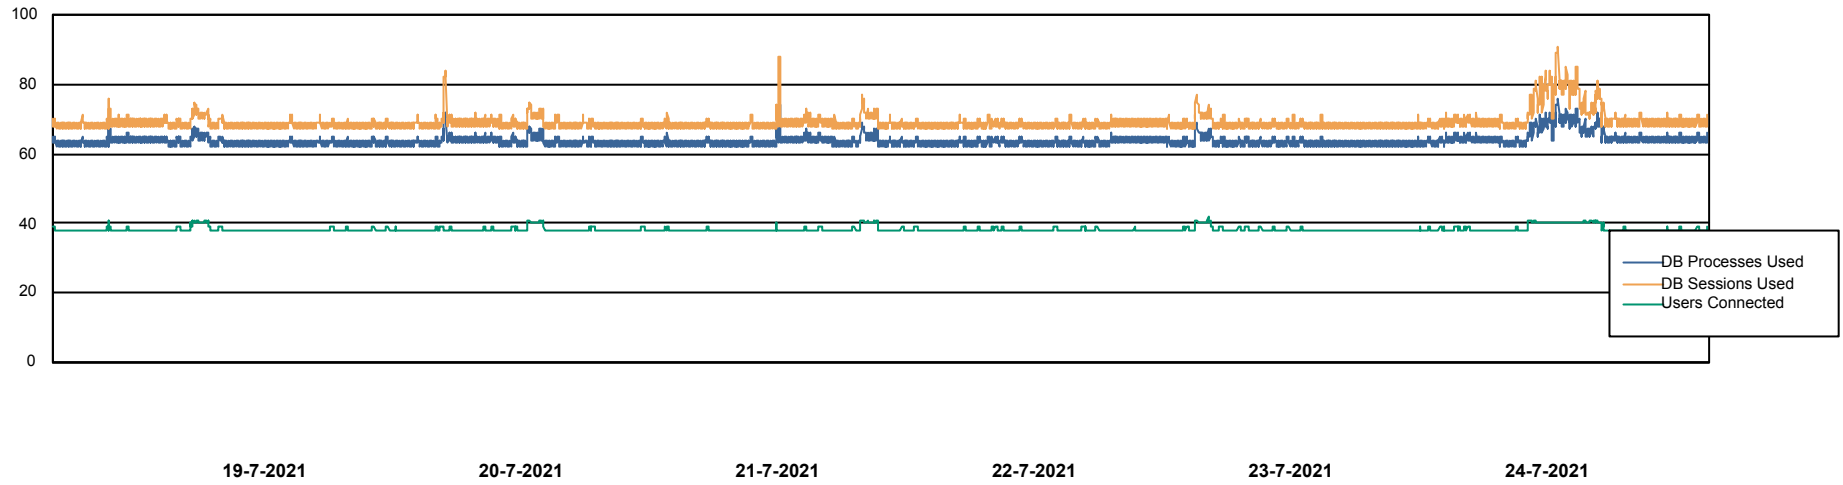

Database Performance AUJDB_BI_TS1