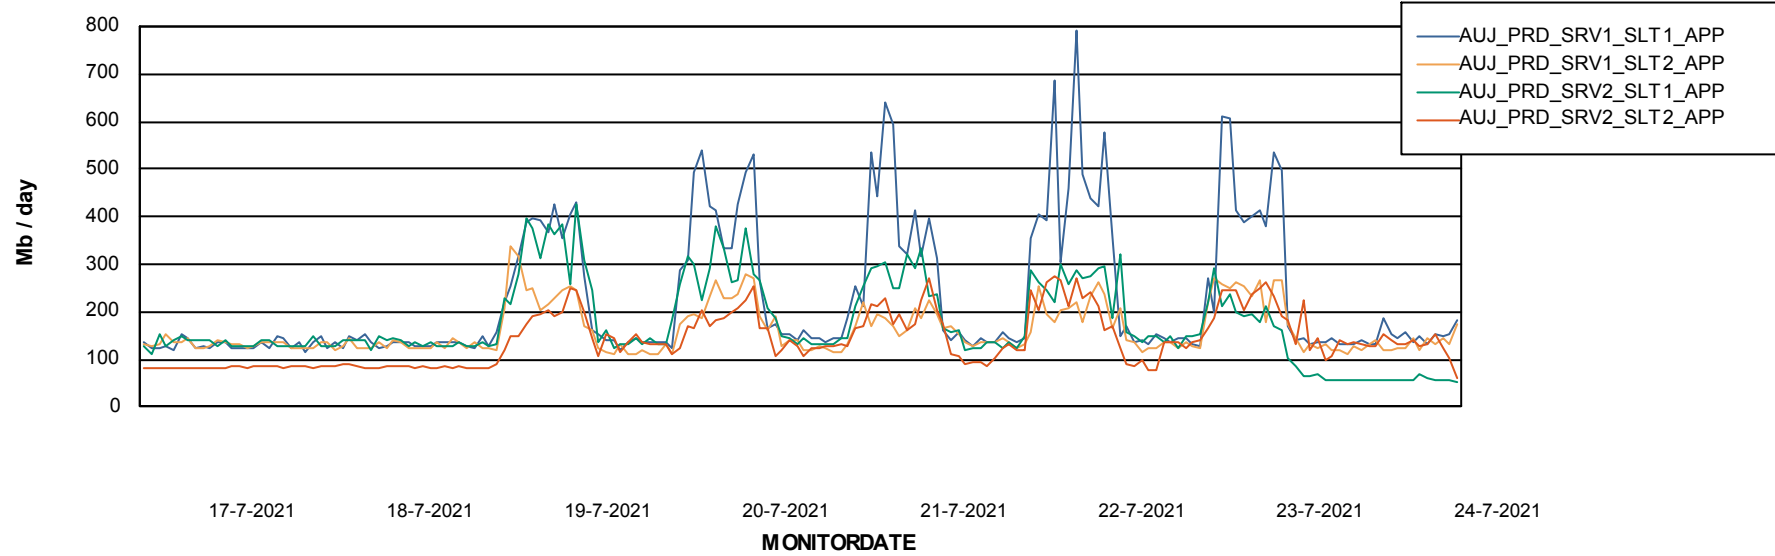

ABSSolute Application Server Services

Avg memory used per ABS Server Service