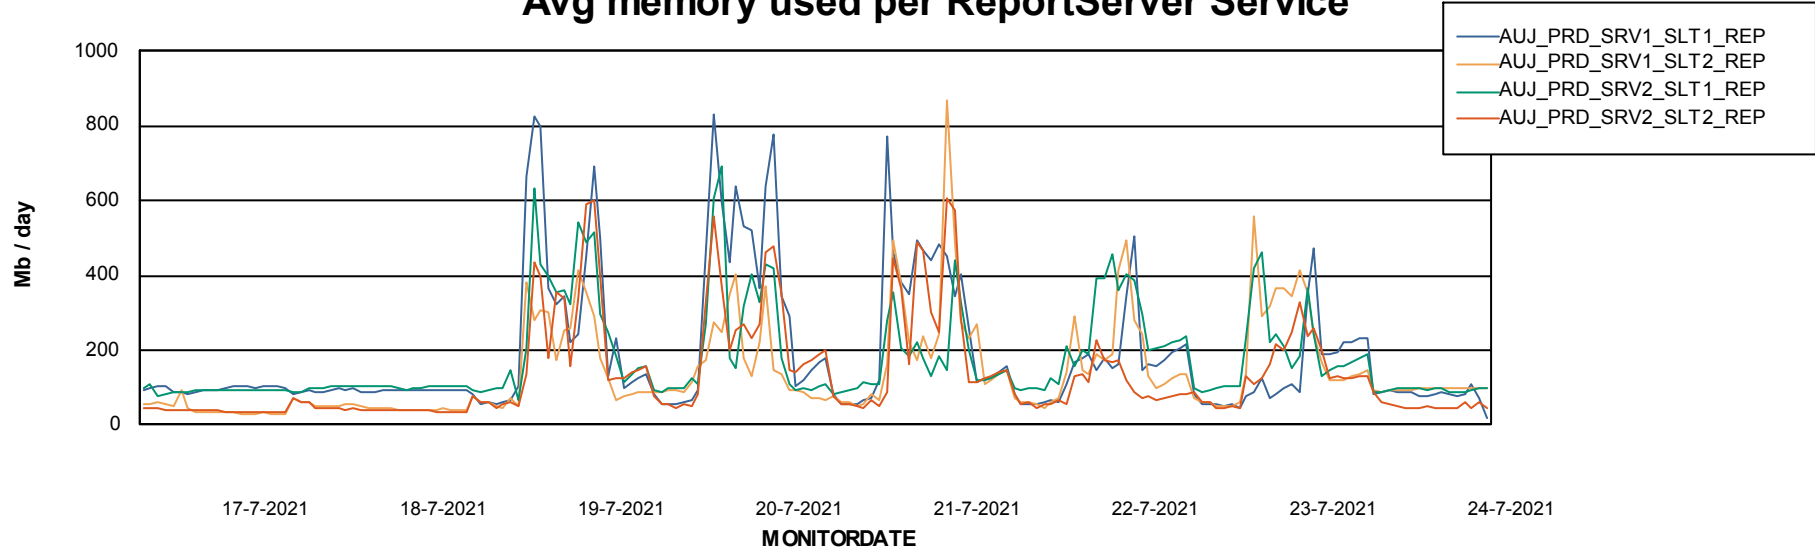

Avg memory used per ABS Server Service

Avg users per day per ABS server

Weekly SLA Customer Report

Customer AUJ_Production
Database ID 41

ABSSolute Application ReportServer Services

Avg memory used per ReportServer Service