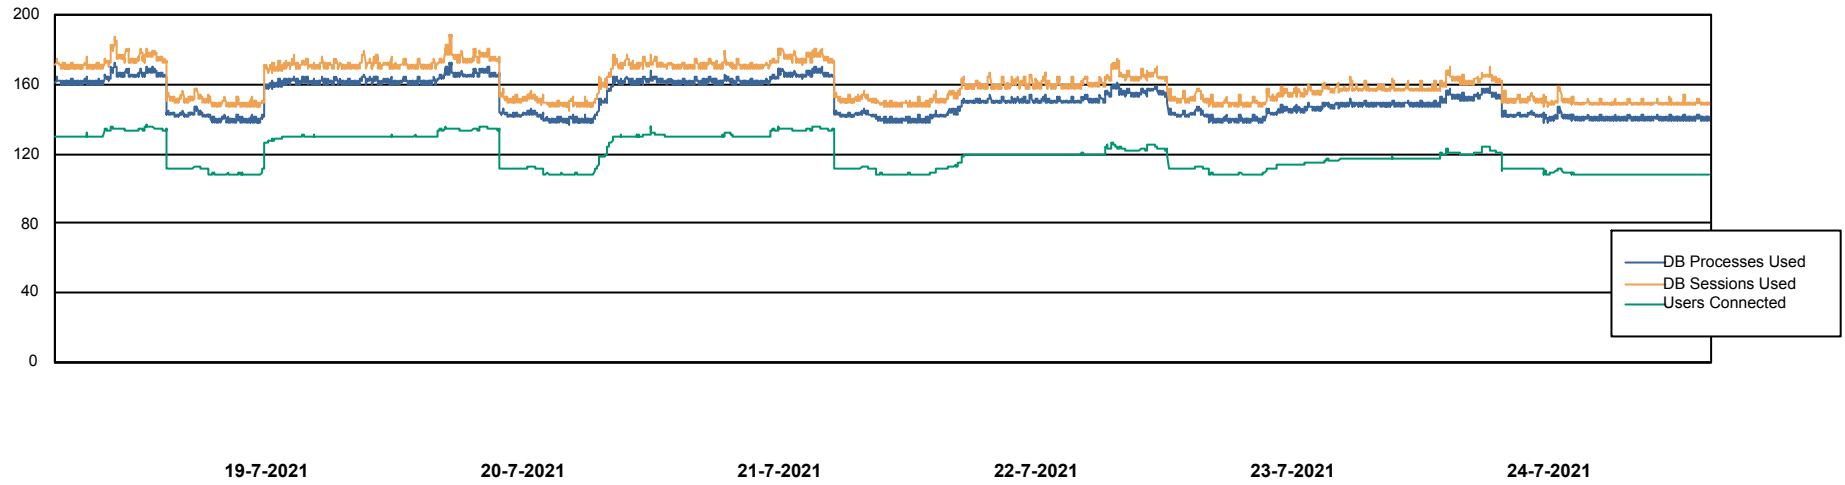

Weekly SLA Customer Report

Customer AUJ_Production
Database ID 41

Harddisk Usage AUJ_PRD_ORACLE_BI1

	Free disk space on / (%)	Total disk space on / (Gb)	Used disk space on / (Gb)
24-7-2021	17	526	414
23-7-2021	17	526	412
22-7-2021	17	526	411
21-7-2021	17	526	412
20-7-2021	17	526	411
19-7-2021	19	526	404
18-7-2021	20	526	400

Weekly SLA Customer Report

Customer AUJ_Production
Database ID 41

Database Performance AUJ_DB4_Primary

Weekly SLA Customer Report

Customer AUJ_Production
Database ID 41

Database Performance AUJ_DB5_Standby