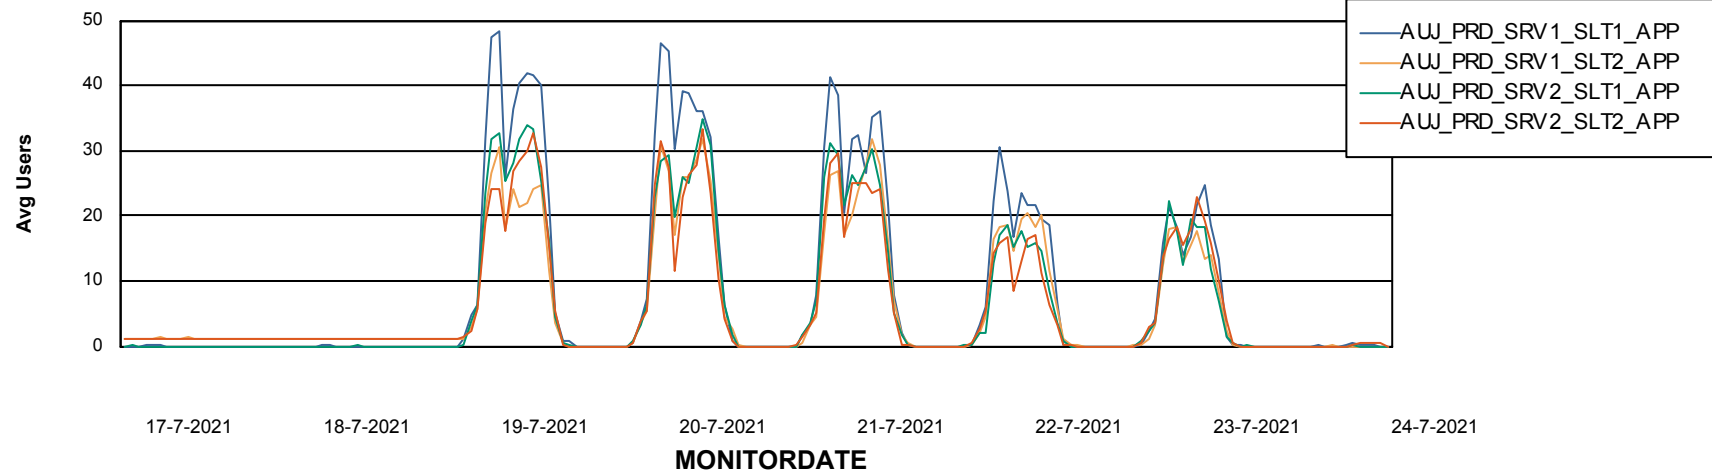

Avg users per day per ABS server