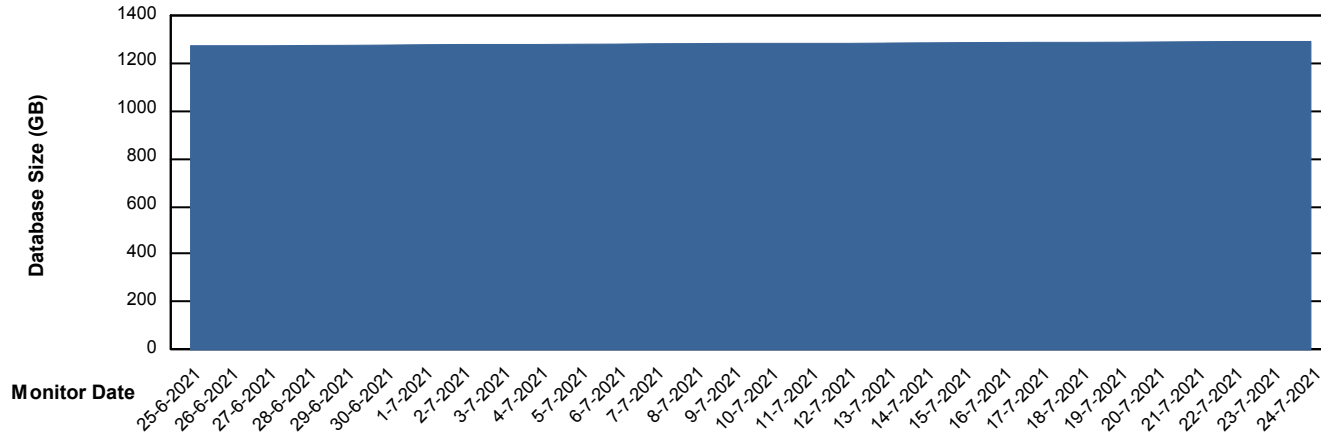

Customer AUJ_Production
Database ID 41

Database Performance AUJDB_BI_TS1

Weekly SLA Customer Report

Customer AUJ_Production
Database ID 41

DATABASE SIZE AUJ_DB4_Primary

Database growth over last month

DATABASE SIZE AUJDB_BI

Database growth over last month

Weekly SLA Customer Report

Customer AUJ_Production
Database ID 41

DATABASE SIZE AUJDB_BI_TS1

Database growth over last month

Weekly SLA Customer Report

Customer AUJ_Production
Database ID 41