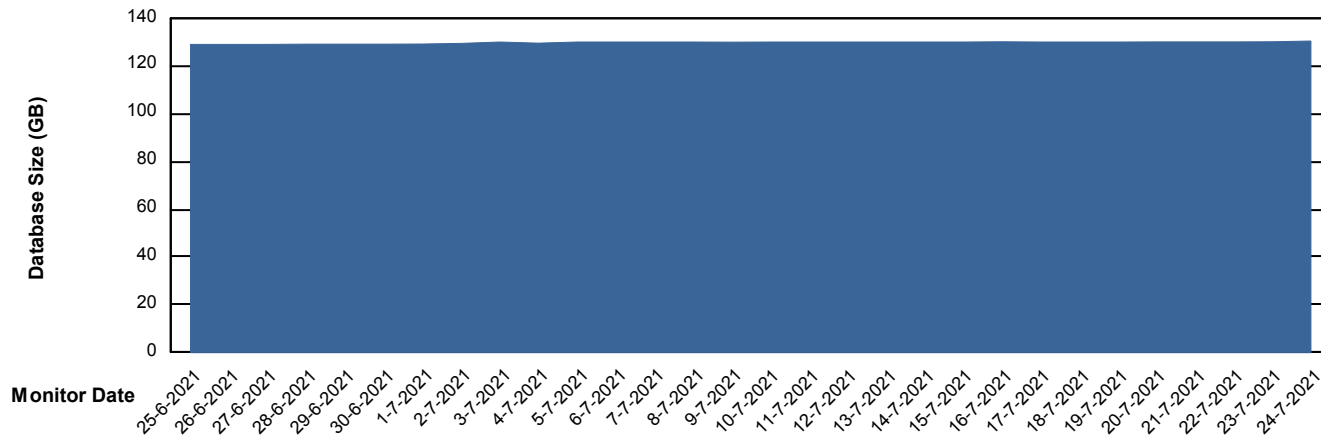

Customer AUJ_Production
Database ID 41

Database Performance AUJDB_BI_TS1

Weekly SLA Customer Report

Customer AUJ_Production
Database ID 41

DATABASE SIZE AUJ_DB4_Primary

Database growth over last month

DATABASE SIZE AUJDB_BI

Database growth over last month

Weekly SLA Customer Report

Customer AUJ_Production
Database ID 41

DATABASE SIZE AUJDB_BI_TS1

Database growth over last month

Weekly SLA Customer Report

Customer AUJ_Production
Database ID 41