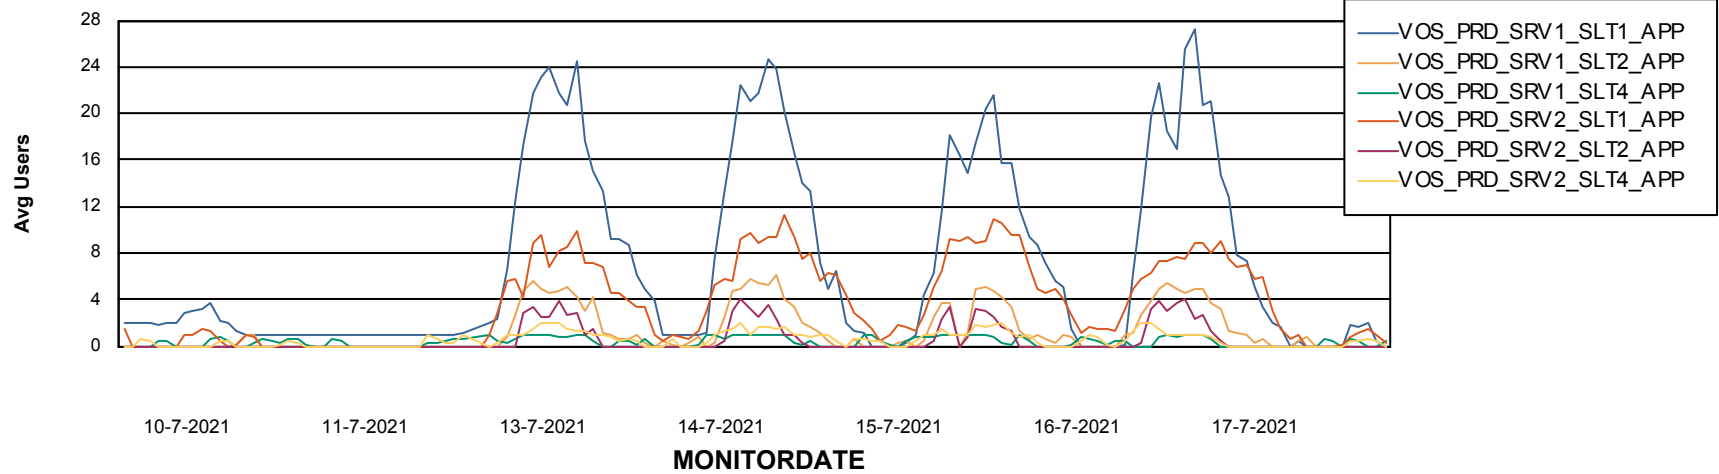

Weekly SLA Customer Report

Customer VOS_Production
Database ID 68

ABSSolute Application Server Services

Avg memory used per ABS Server Service

Avg users per day per ABS server

Weekly SLA Customer Report

Customer VOS_Production
Database ID 68