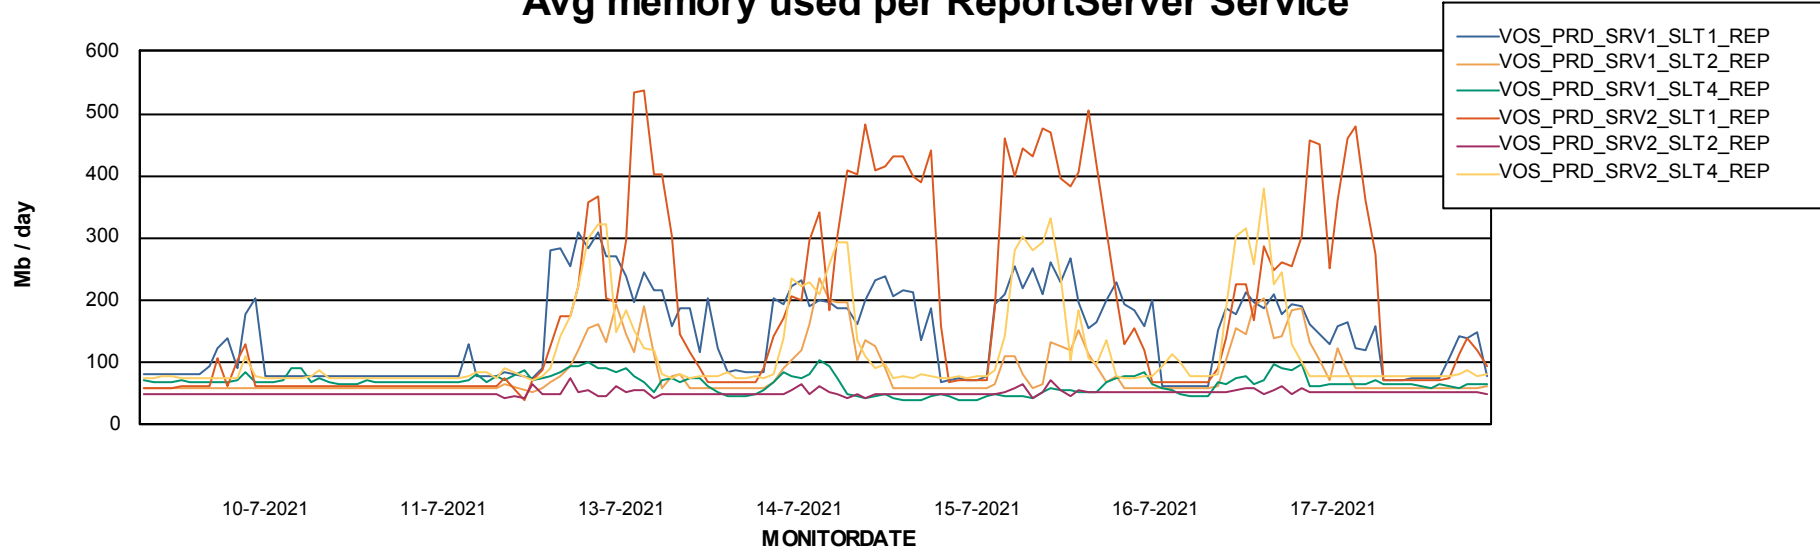

ABSSolute Application ReportServer Services

Avg memory used per ReportServer Service