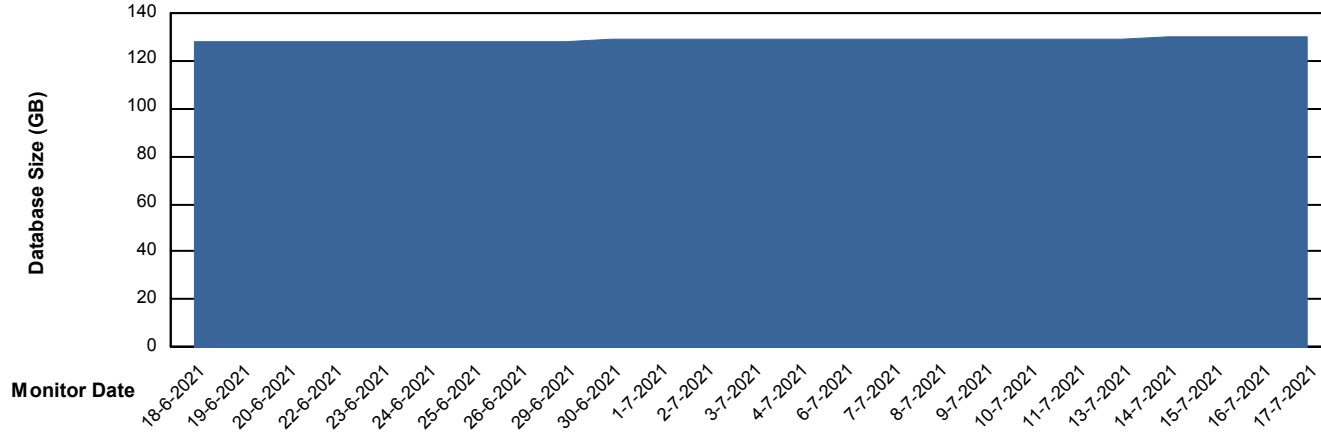

Database Performance VOSDB_Standby

Weekly SLA Customer Report

Customer VOS_Production
Database ID 68

DATABASE SIZE VOSDB_BI

Database growth over last month

DATABASE SIZE VOSDB_Production

Database growth over last month