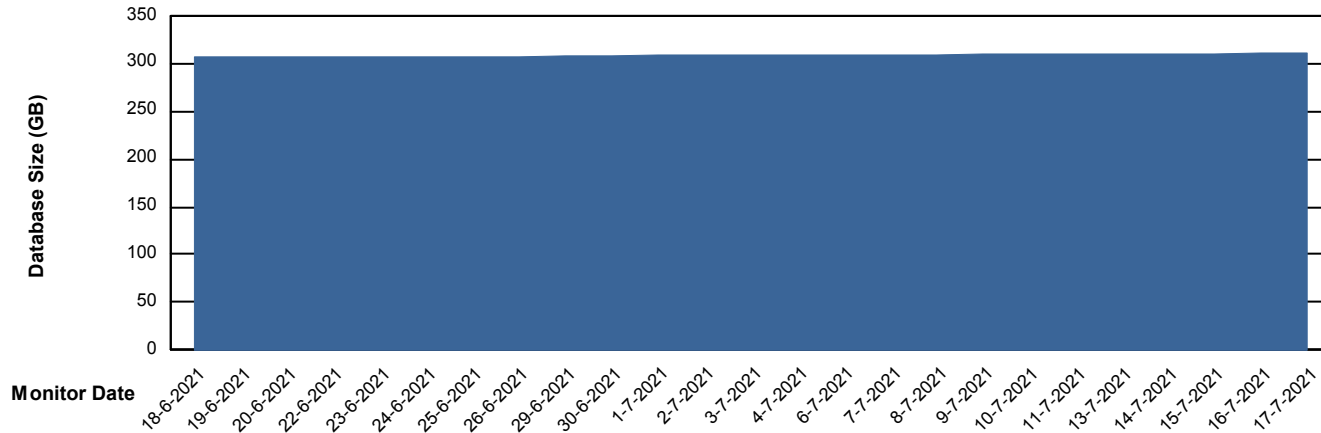

Database Performance VOSDB_Standby

Weekly SLA Customer Report

Customer VOS_Production
Database ID 68

DATABASE SIZE VOSDB_BI

Database growth over last month

DATABASE SIZE VOSDB_Production

Database growth over last month