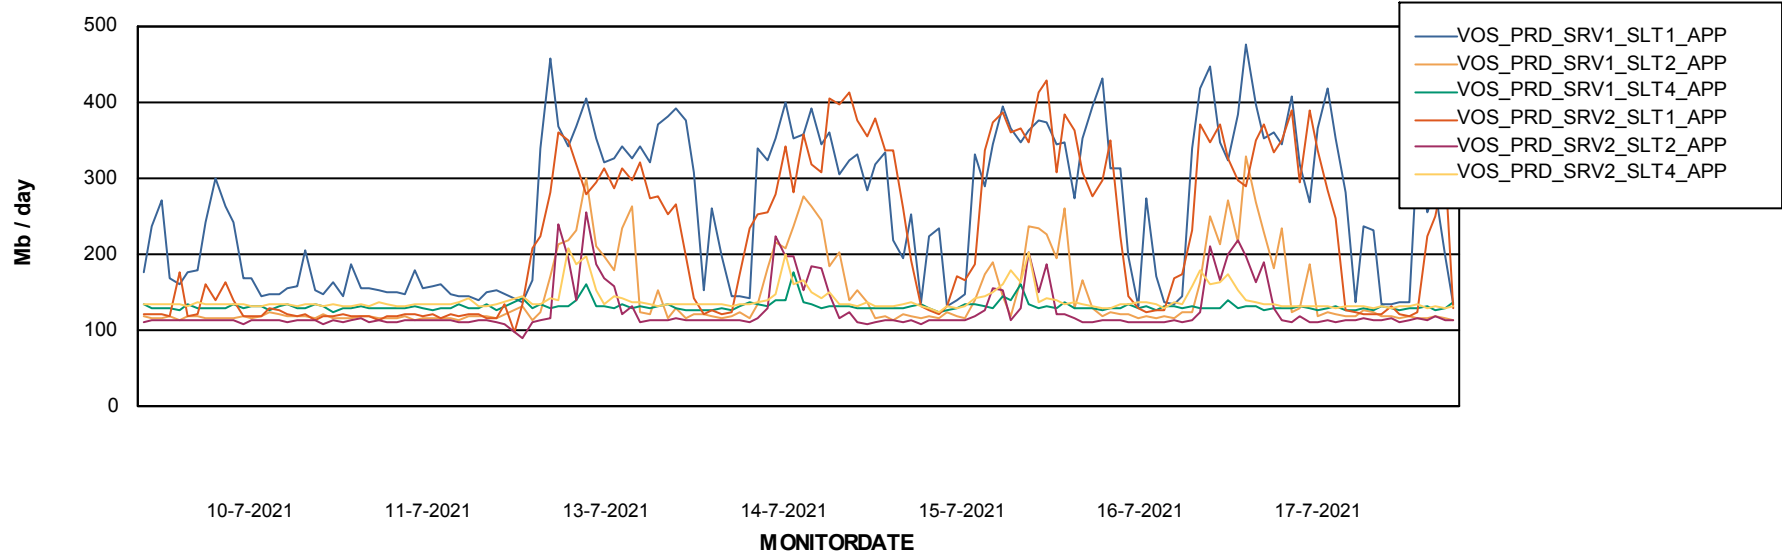

Weekly SLA Customer Report

Customer VOS_Production
 Database ID 68

Database Tablespace VOSDB_Production

Date	Tablespace Name	Filesize (Gb)	Usedsize (Gb)	Percentage free
17-7-2021	ABSDATA	109	87	20
	INDX	234	191	18
16-7-2021	ABSDATA	109	87	20
	INDX	234	191	18
15-7-2021	ABSDATA	109	87	20
	INDX	234	191	18
14-7-2021	ABSDATA	109	87	20
	INDX	234	191	19
13-7-2021	ABSDATA	109	87	20
	INDX	234	191	19
11-7-2021	ABSDATA	109	87	20
	INDX	234	190	19

Weekly SLA Customer Report

Customer VOS_Production
Database ID 68

ABSSolute Application Server Services

Avg memory used per ABS Server Service

Avg users per day per ABS server

Weekly SLA Customer Report

Customer VOS_Production
Database ID 68