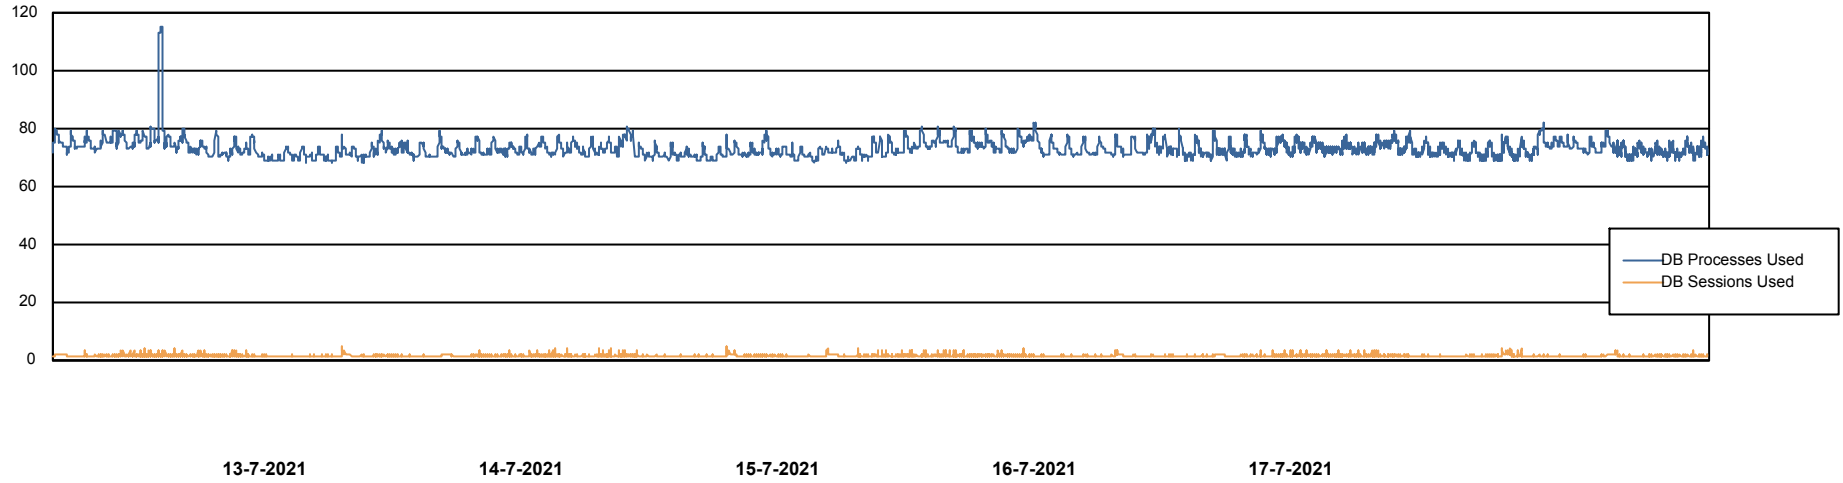

Database Performance VENDB_Production