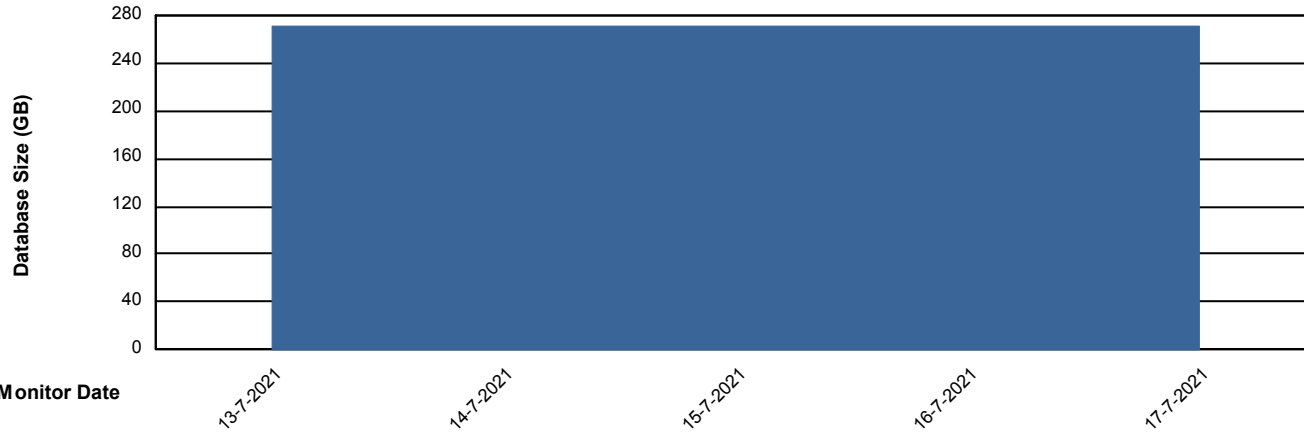

Weekly SLA Customer Report

Customer VEN_Production
Database ID 35

Database Performance VENDB_Production

Weekly SLA Customer Report

Customer VEN_Production
 Database ID 35

DATABASE SIZE VENDB_Production

Database growth over last month

Database Tablespace VENDB_Production

Date	Tablespace Name	Filesize (Gb)	Usedsize (Gb)	Percentage free
17-7-2021	ABSDATA	162	133	18
	INDX	160	129	19
16-7-2021	ABSDATA	162	133	18
	INDX	160	129	19
15-7-2021	ABSDATA	162	133	18
	INDX	160	129	19
14-7-2021	ABSDATA	162	132	18
	INDX	160	129	19
13-7-2021	ABSDATA	162	132	18
	INDX	160	129	19