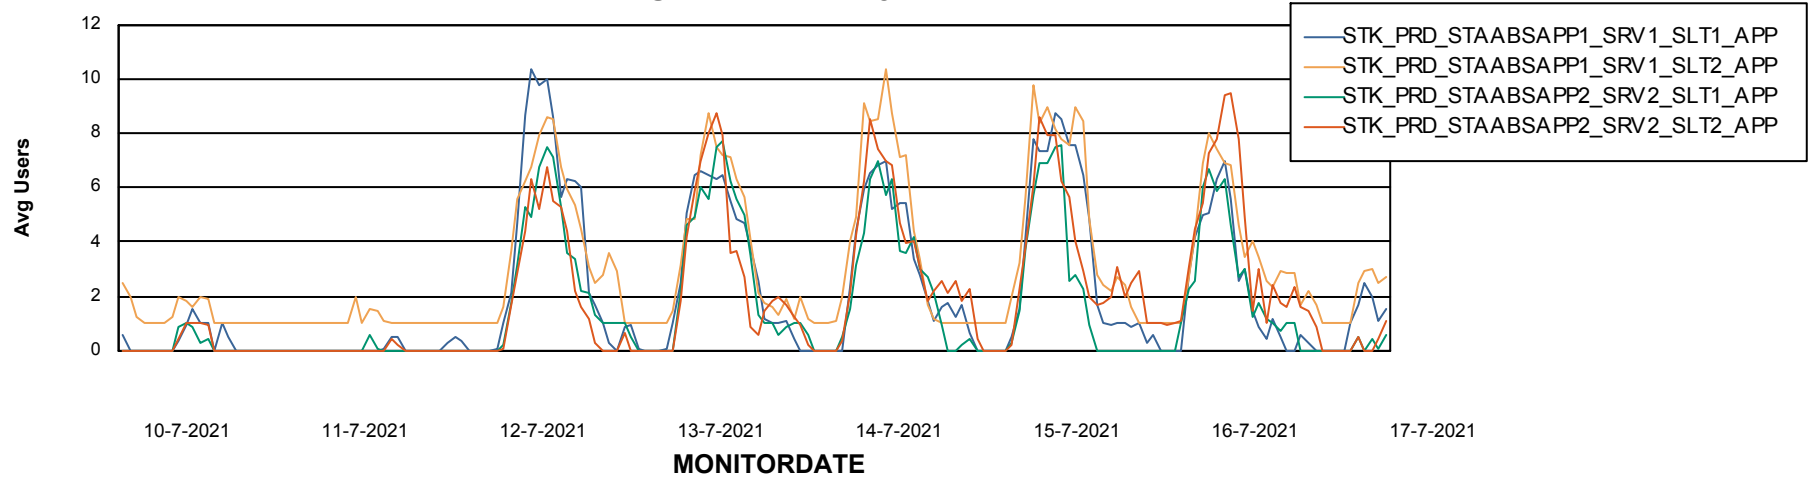

Avg users per day per ABS server