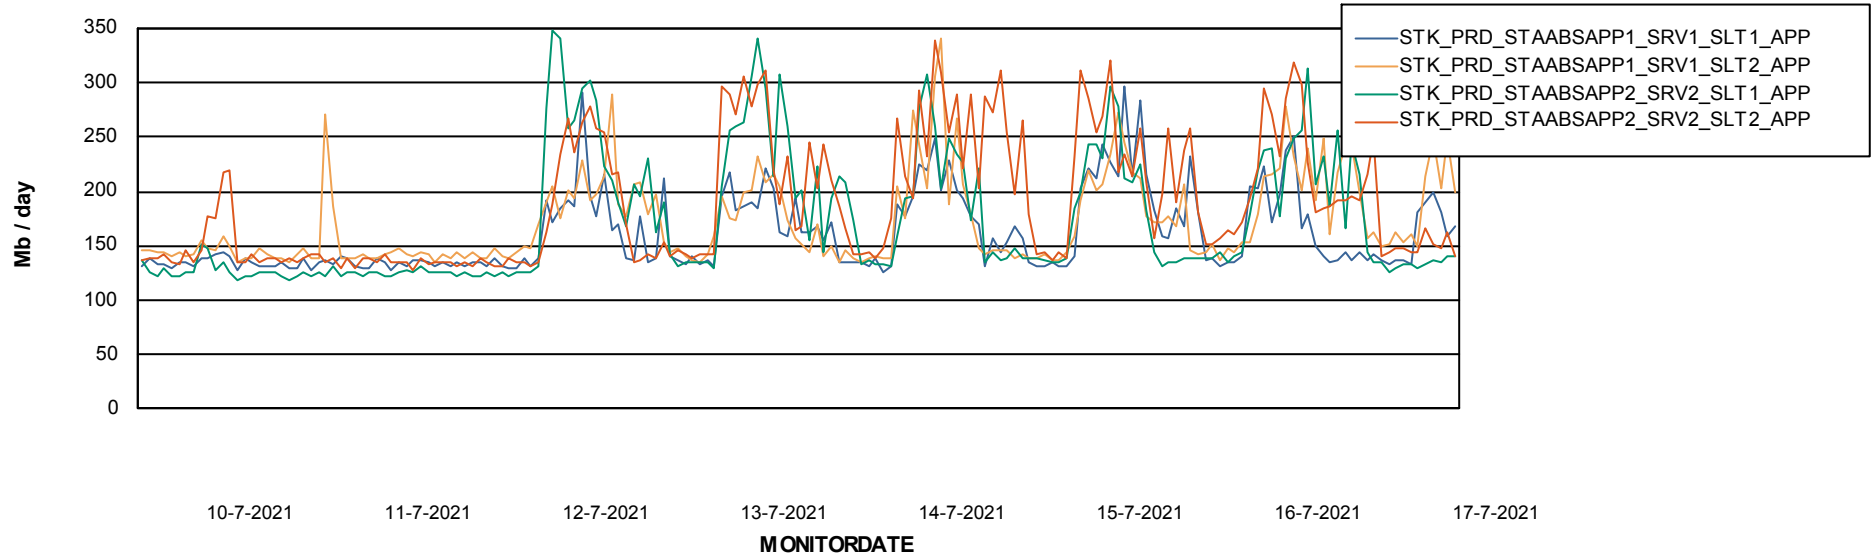

ABSSolute Application Server Services

Avg memory used per ABS Server Service