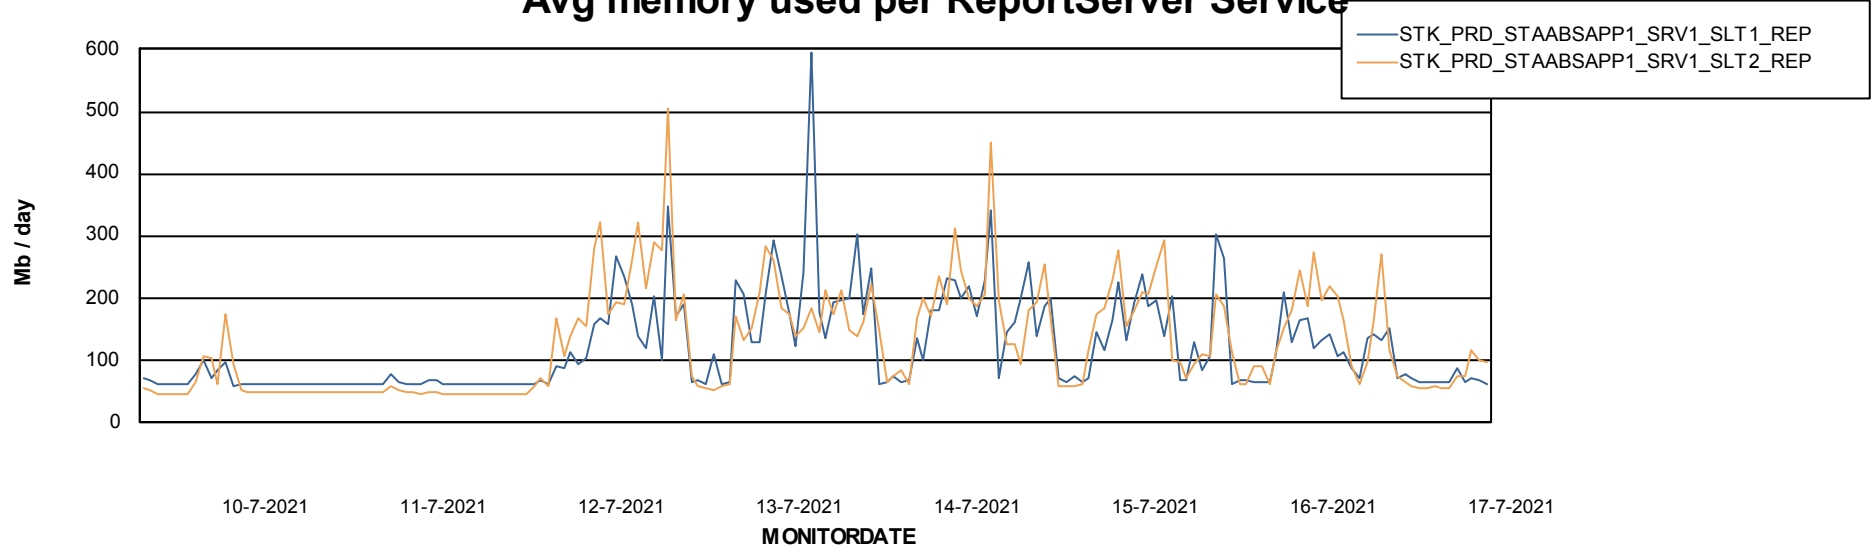

Avg memory used per ABS Server Service

Avg users per day per ABS server

Weekly SLA Customer Report

Customer STK_Production
Database ID 82

ABSSolute Application ReportServer Services

Avg memory used per ReportServer Service