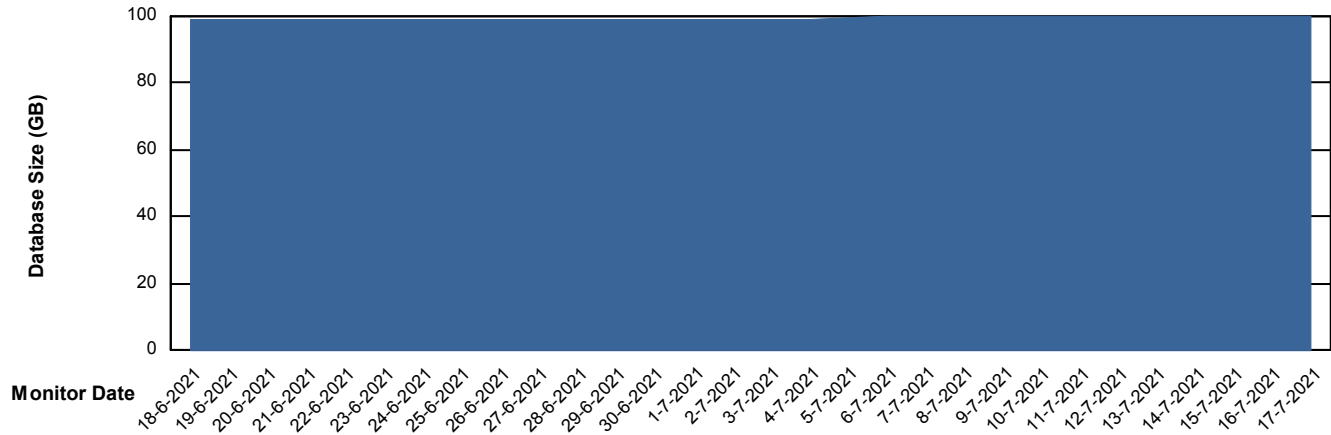

DATABASE SIZE SPODB_Production

Database growth over last month