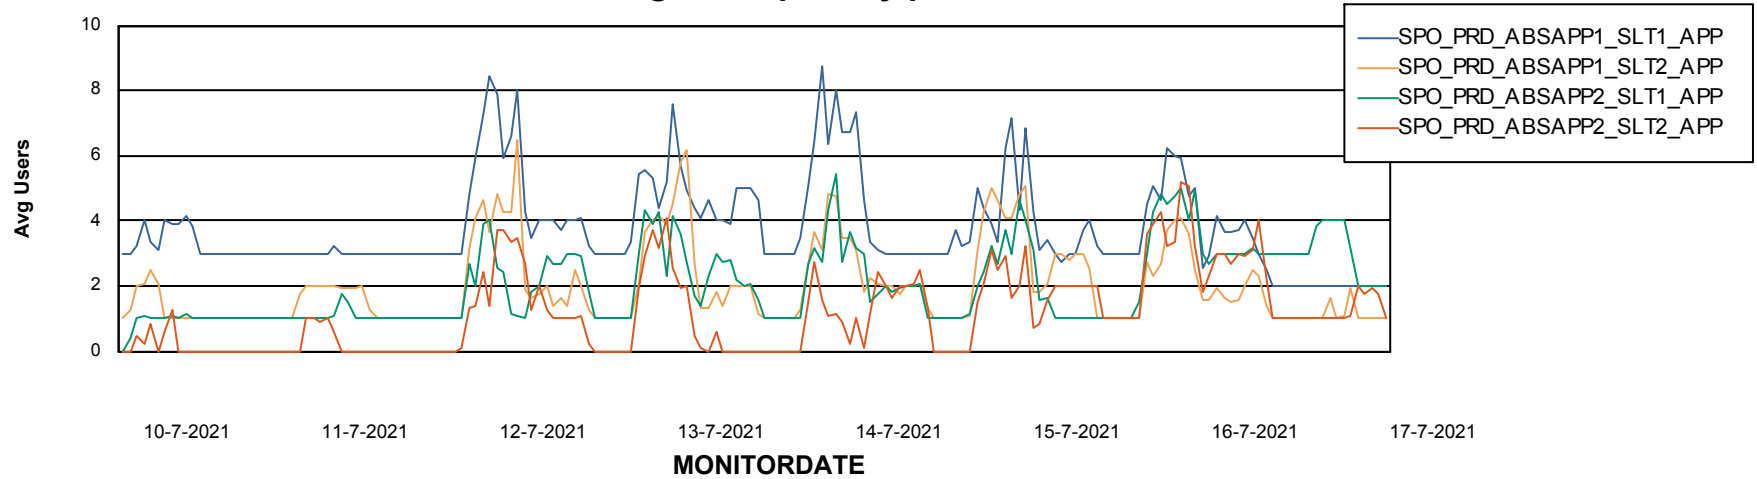

Avg users per day per ABS server