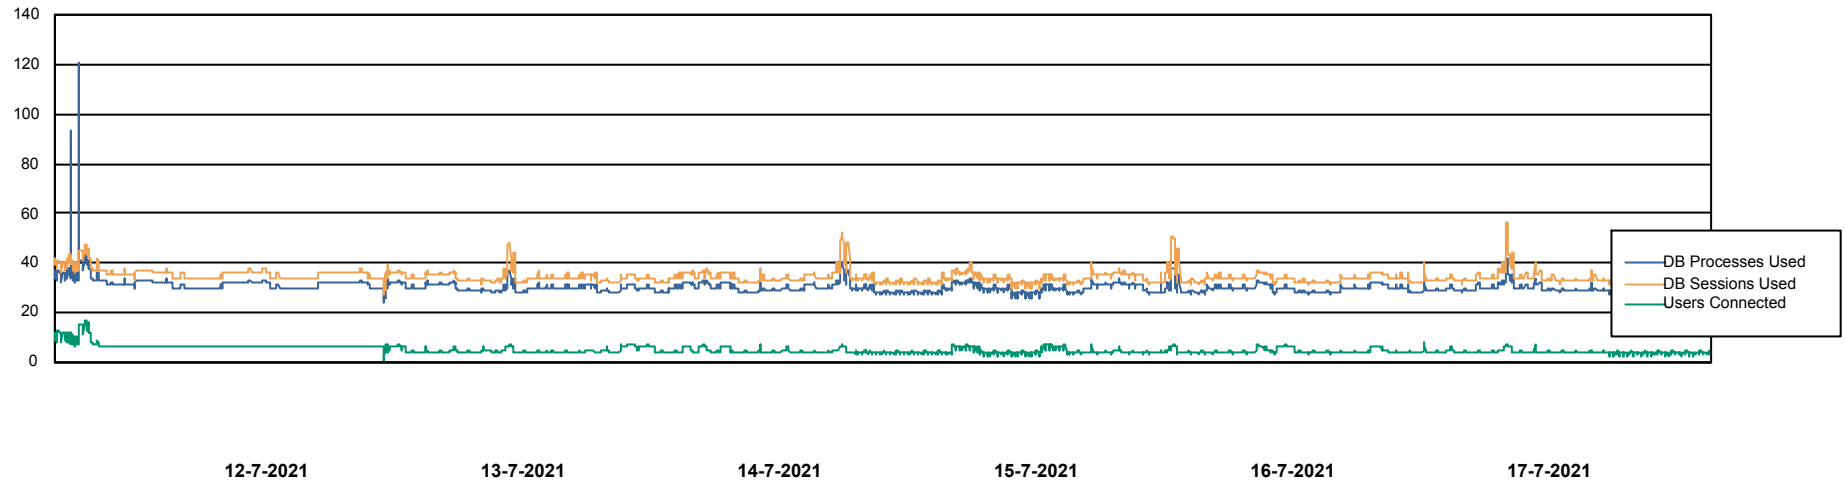

Database Performance SPODB_BI