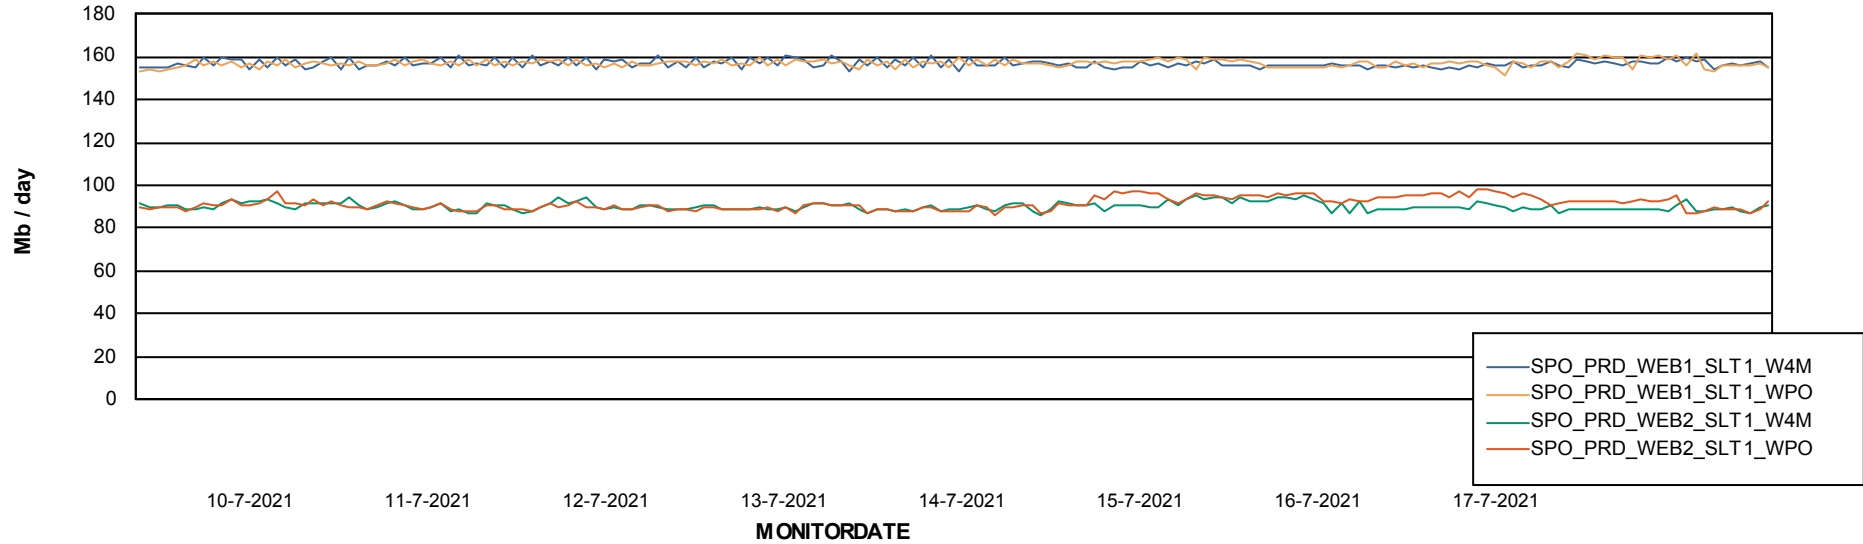

ABSSolute Web Component Services

Avg memory used per ABS Web component