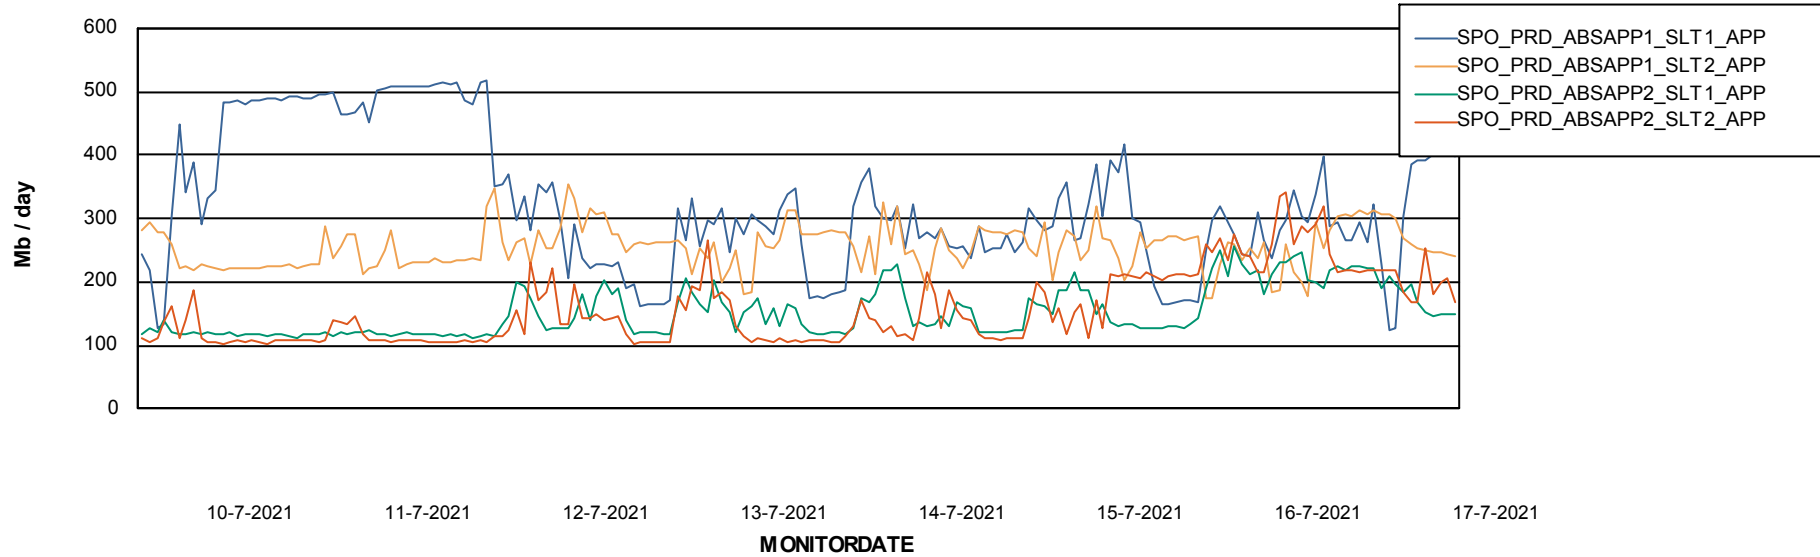

ABSSolute Application Server Services

Avg memory used per ABS Server Service