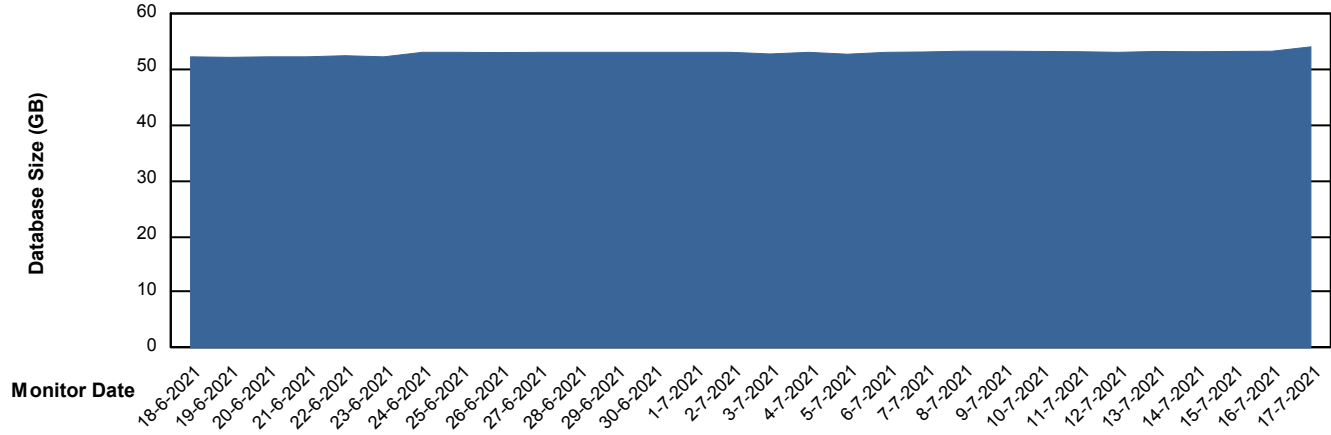

DATABASE SIZE SPODB_BI

Database growth over last month