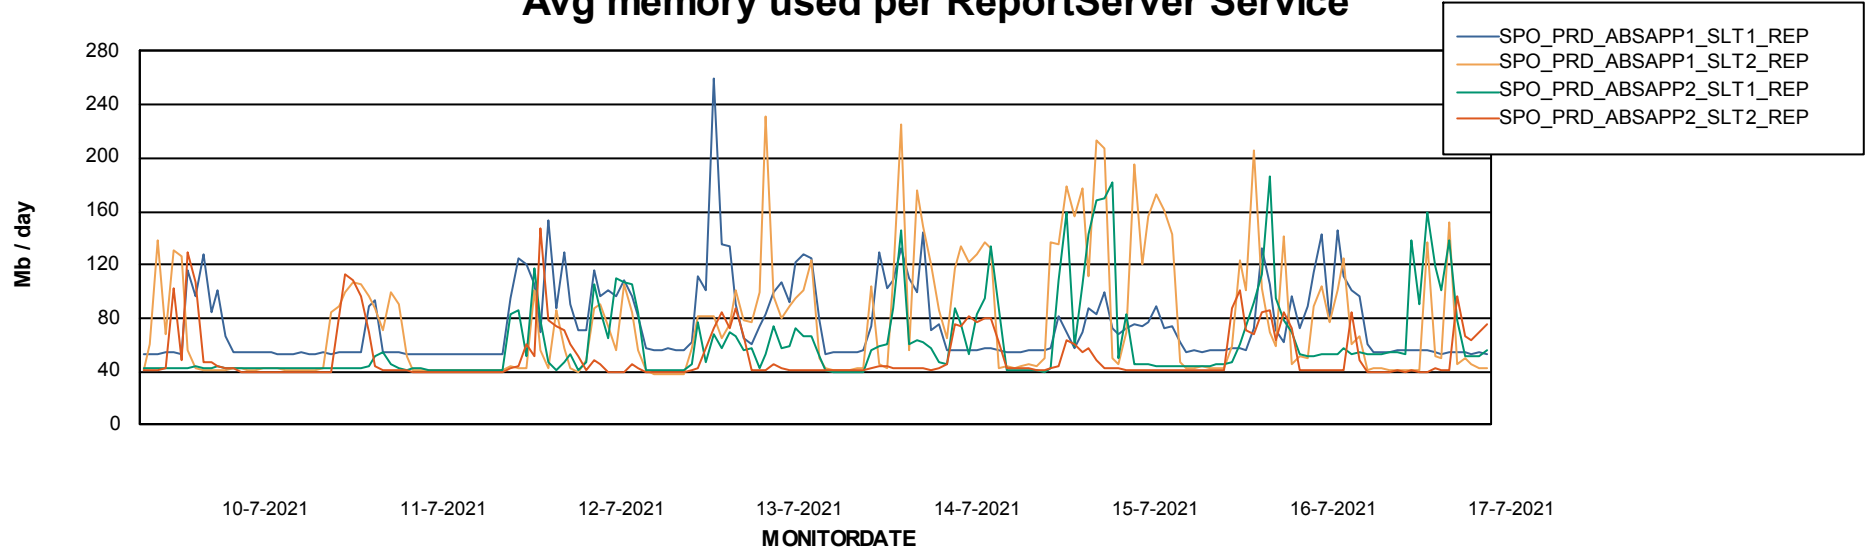

ABSSolute Application ReportServer Services

Avg memory used per ReportServer Service